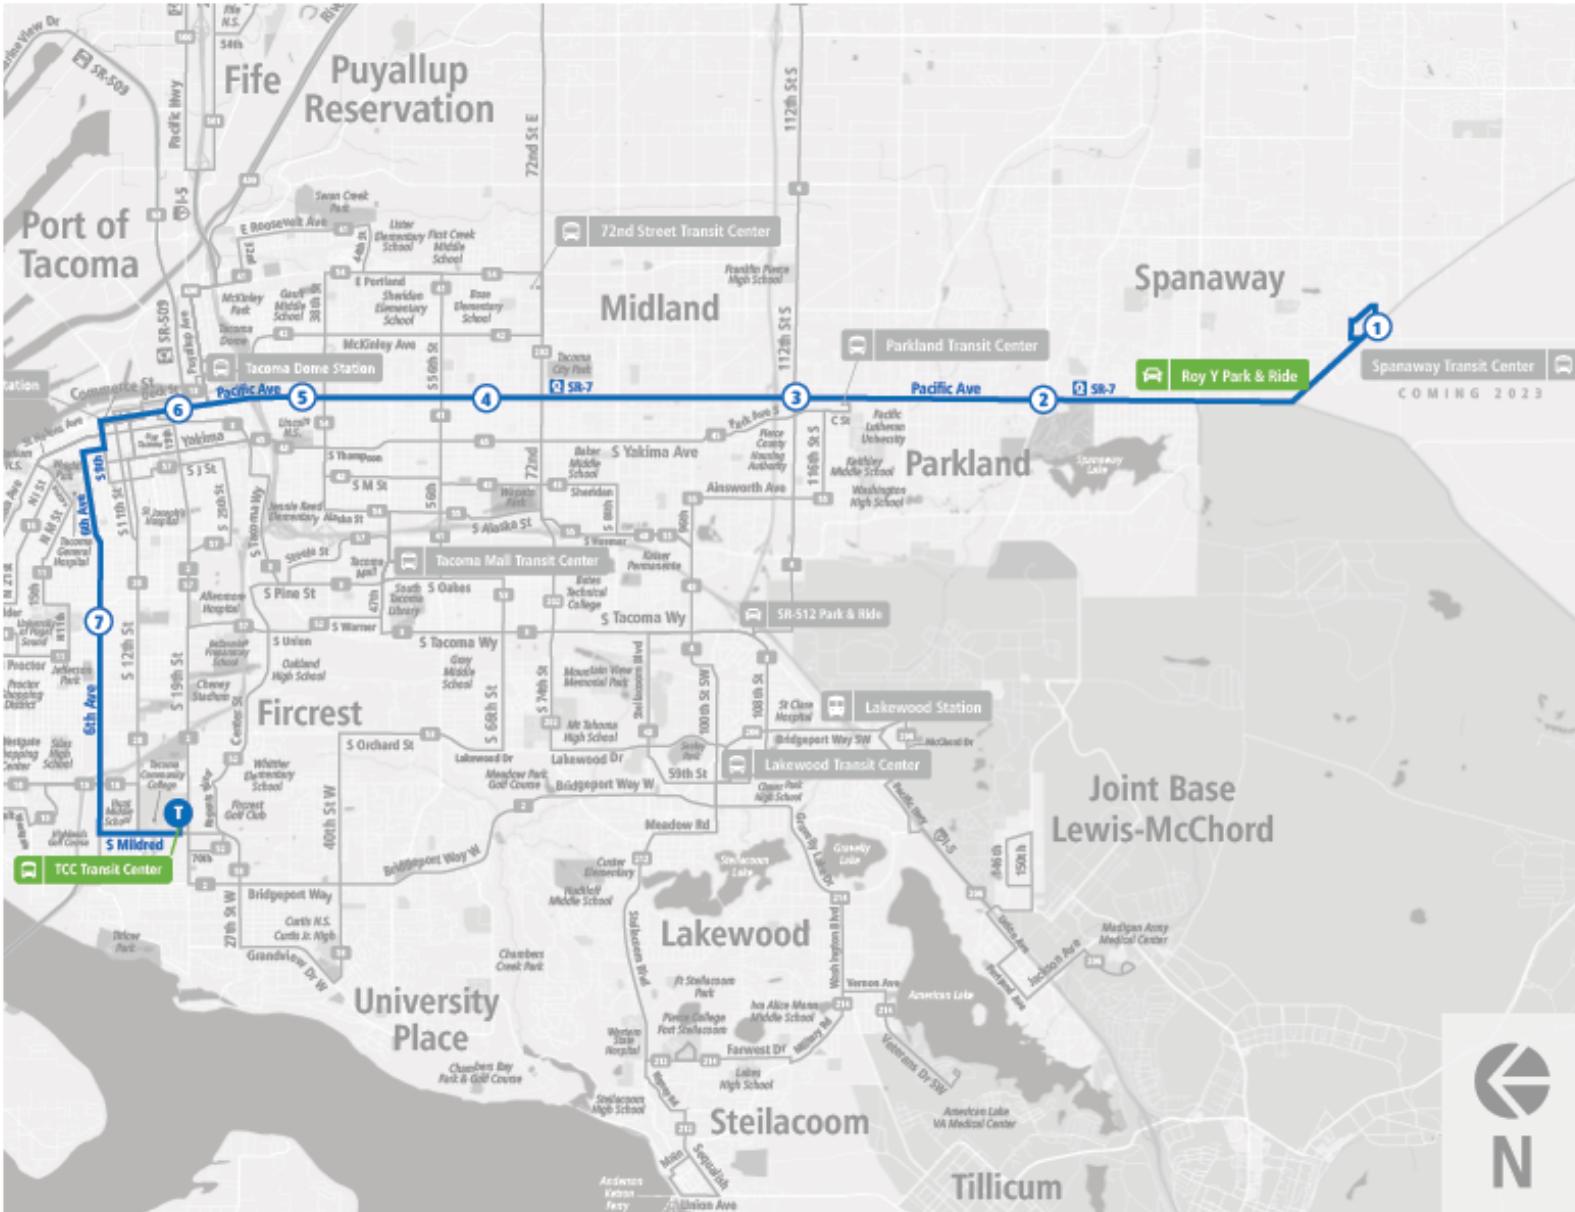

Route 1 6th Ave - Pacific Ave