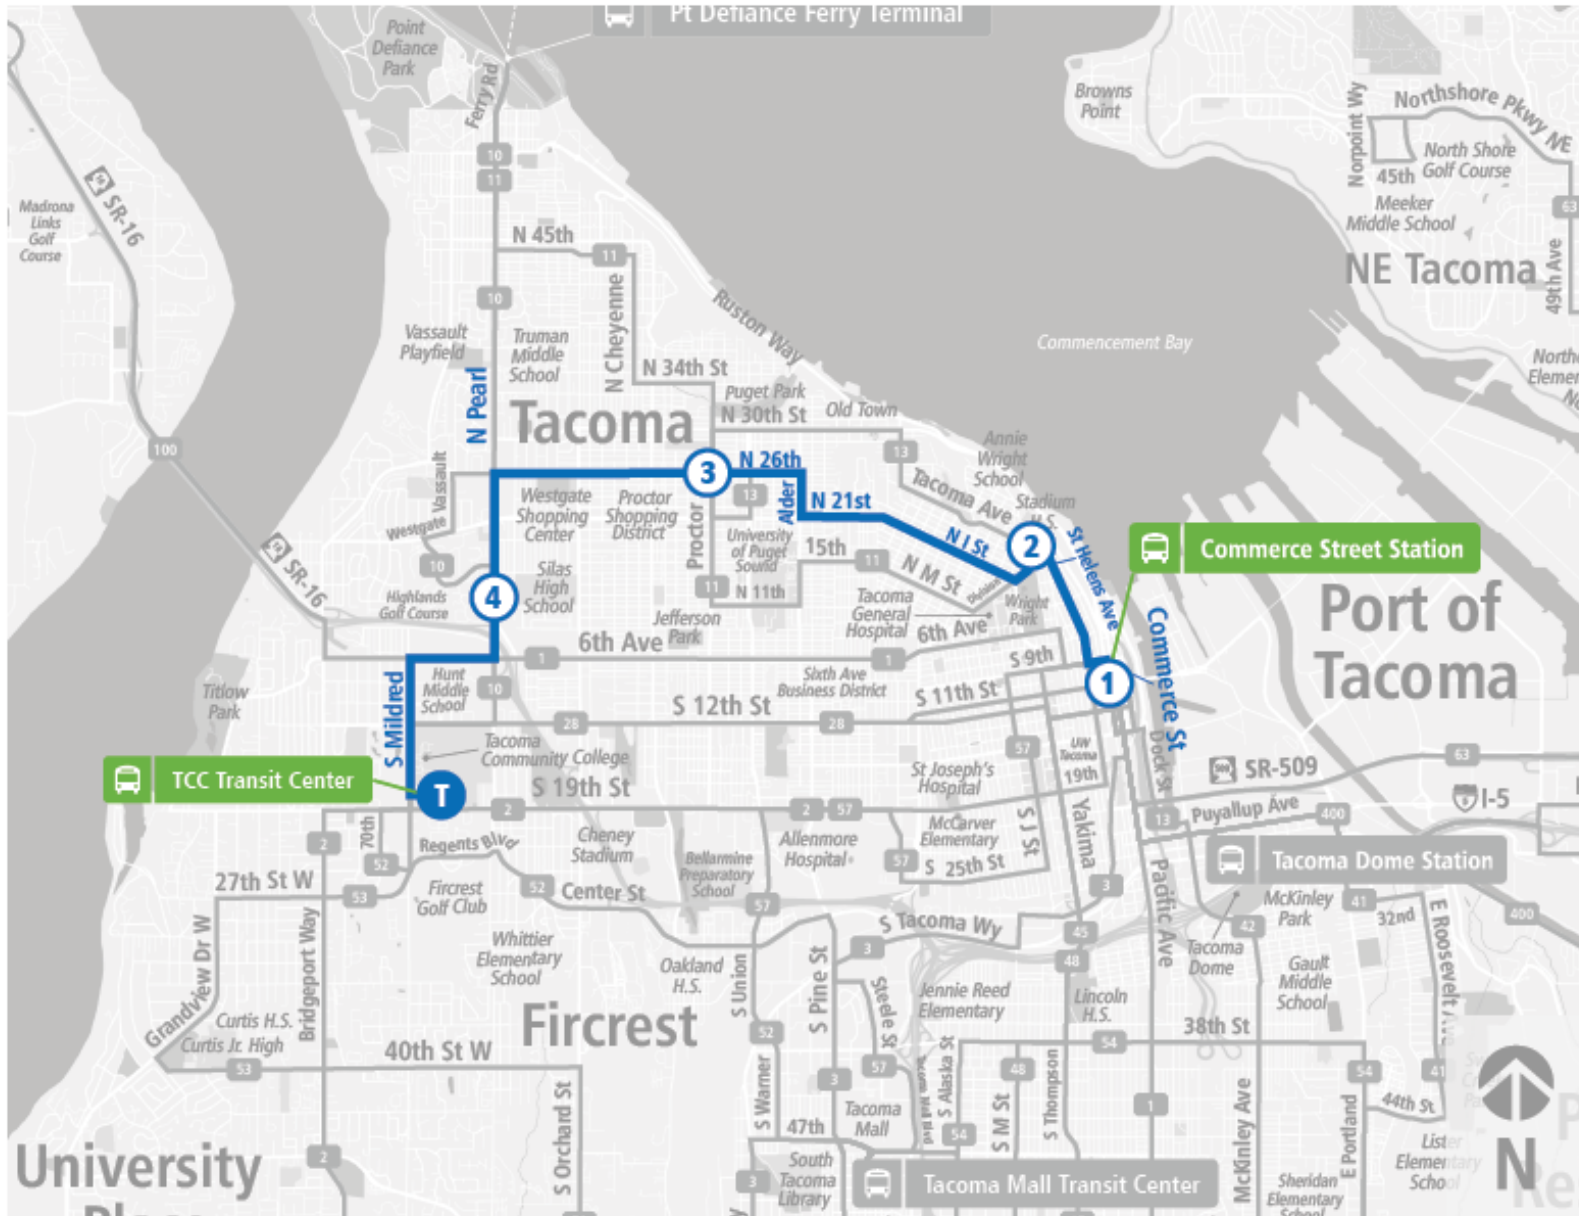

Route 16 North End

Route 16 North End | TCC TC to Commerce St Station - Zone C

WEEKDAY

TCC TC	Pearl St & N 11th St	26th St N & Proctor St	N 1st St & Tacoma Ave	Commerce St Station - Zone C
06:15 AM	06:22 AM	06:29 AM	06:37 AM	06:45 AM
07:15 AM	07:22 AM	07:29 AM	07:38 AM	07:47 AM
08:15 AM	08:22 AM	08:30 AM	08:39 AM	08:48 AM
09:15 AM	09:22 AM	09:30 AM	09:39 AM	09:48 AM
10:15 AM	10:22 AM	10:30 AM	10:39 AM	10:48 AM
11:15 AM	11:22 AM	11:30 AM	11:39 AM	11:49 AM
12:15 PM	12:22 PM	12:30 PM	12:39 PM	12:49 PM
01:15 PM	01:22 PM	01:30 PM	01:39 PM	01:49 PM
02:15 PM	02:22 PM	02:30 PM	02:39 PM	02:49 PM
03:15 PM	03:22 PM	03:30 PM	03:39 PM	03:50 PM
04:15 PM	04:22 PM	04:30 PM	04:39 PM	04:50 PM
05:15 PM	05:22 PM	05:30 PM	05:39 PM	05:49 PM
06:15 PM	06:22 PM	06:30 PM	06:38 PM	06:48 PM
07:15 PM	07:22 PM	07:30 PM	07:37 PM	07:46 PM
08:15 PM	08:22 PM	08:30 PM	08:37 PM	08:45 PM
TCC TC	Pearl St & N 11th St	26th St N & Proctor St	N 1st St & Tacoma Ave	Commerce St Station - Zone C

Route 16 North End | Commerce St Station - Zone F to TCC TC

WEEKDAY

Commerce St Station - Zone F	N 1st St & Tacoma Ave	26th St N & Madison St	Pearl St & N 11th St	TCC TC
05:15 AM	05:20 AM	05:29 AM	05:36 AM	05:45 AM
06:15 AM	06:20 AM	06:29 AM	06:36 AM	06:45 AM
07:21 AM	07:26 AM	07:36 AM	07:43 AM	07:52 AM
08:15 AM	08:21 AM	08:31 AM	08:38 AM	08:47 AM
09:15 AM	09:21 AM	09:31 AM	09:38 AM	09:48 AM
10:15 AM	10:21 AM	10:31 AM	10:38 AM	10:48 AM
11:15 AM	11:21 AM	11:31 AM	11:38 AM	11:48 AM
12:15 PM	12:21 PM	12:31 PM	12:38 PM	12:49 PM
01:15 PM	01:21 PM	01:31 PM	01:38 PM	01:50 PM
02:15 PM	02:21 PM	02:31 PM	02:38 PM	02:50 PM
03:15 PM	03:21 PM	03:31 PM	03:39 PM	03:51 PM
04:15 PM	04:21 PM	04:33 PM	04:41 PM	04:53 PM
05:17 PM	05:23 PM	05:35 PM	05:43 PM	05:55 PM
06:15 PM	06:21 PM	06:32 PM	06:39 PM	06:49 PM
07:15 PM	07:20 PM	07:29 PM	07:35 PM	07:45 PM
08:15 PM	08:20 PM	08:29 PM	08:35 PM	08:44 PM
Commerce St Station - Zone F	N 1st St & Tacoma Ave	26th St N & Madison St	Pearl St & N 11th St	TCC TC