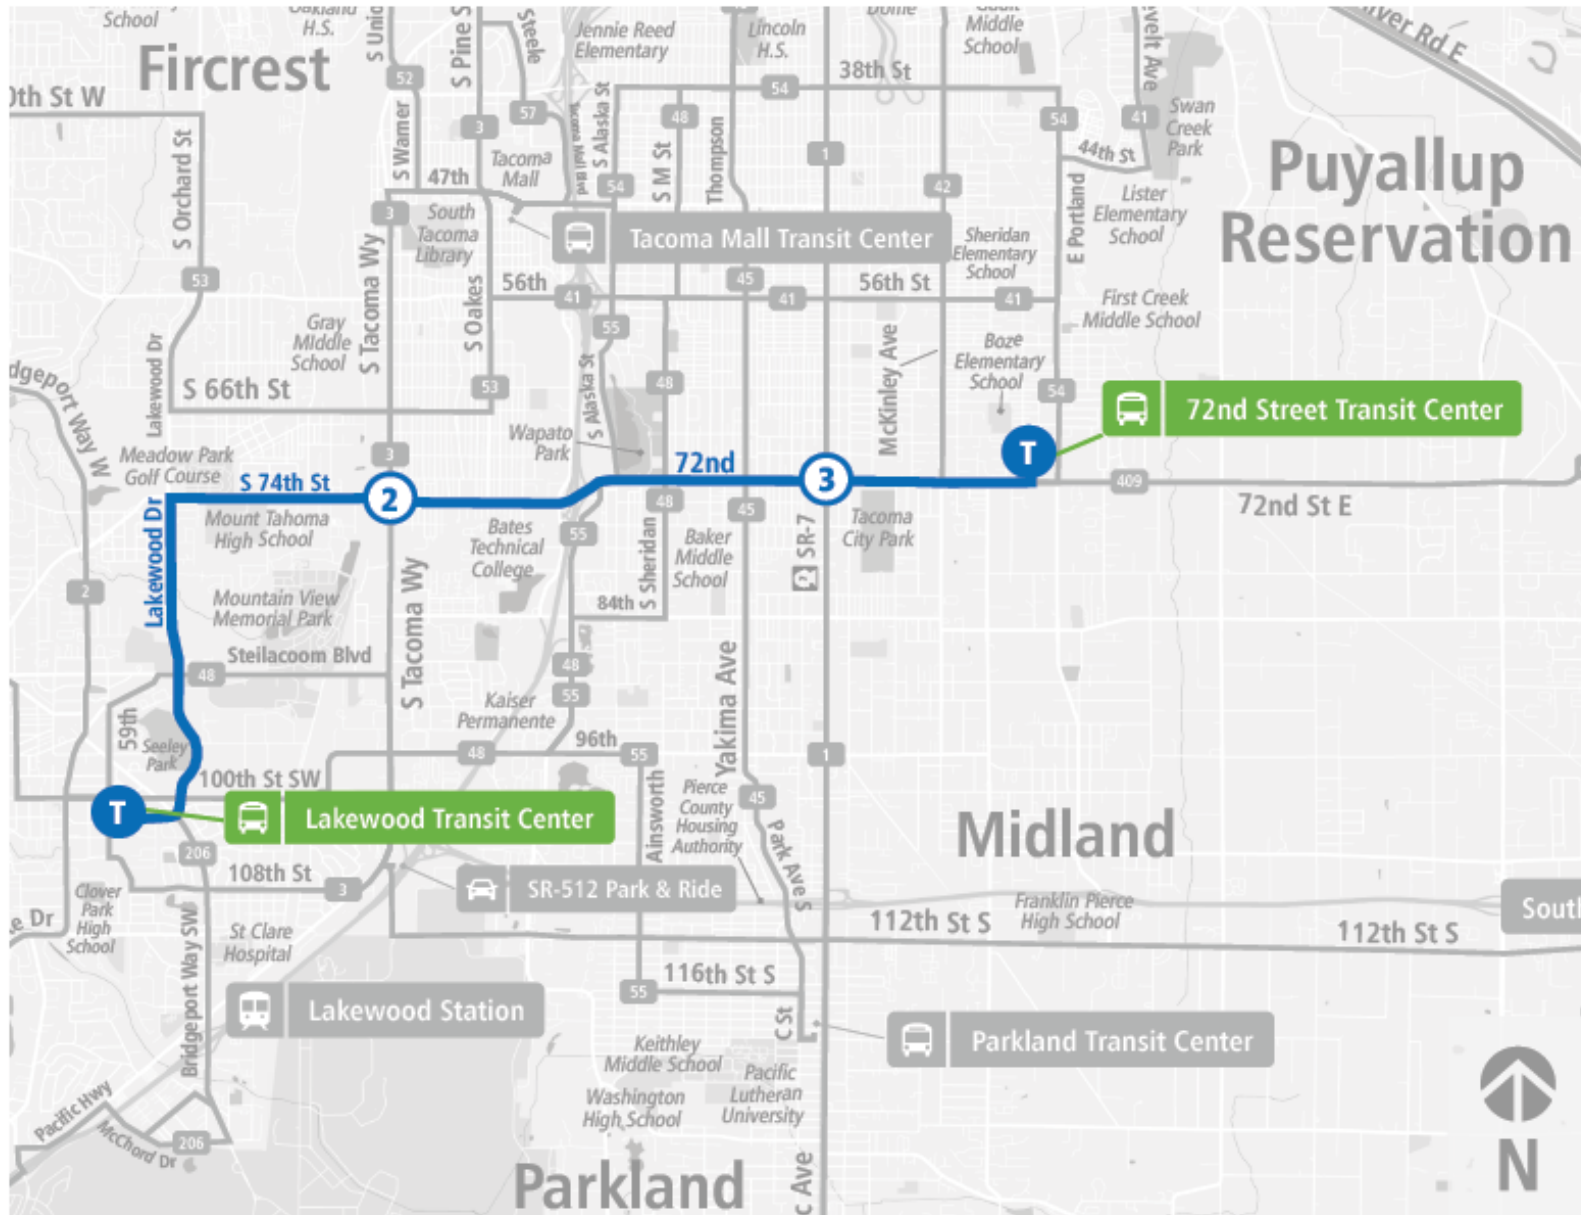

Route 202 72nd St

Route 202 72nd St | Lakewood TC to 72nd St TC

WEEKDAY

Lakewood TC	74th St S & S Puget Sound Ave	72nd St S & Pacific Ave	72nd St TC
06:00 AM	06:10 AM	06:19 AM	06:25 AM
06:30 AM	06:40 AM	06:49 AM	06:55 AM
07:00 AM	07:11 AM	07:20 AM	07:26 AM
07:30 AM	07:41 AM	07:50 AM	07:57 AM
08:00 AM	08:11 AM	08:20 AM	08:27 AM
08:30 AM	08:41 AM	08:51 AM	08:58 AM
09:00 AM	09:11 AM	09:21 AM	09:28 AM
09:30 AM	09:41 AM	09:51 AM	09:58 AM
10:00 AM	10:11 AM	10:21 AM	10:28 AM
10:30 AM	10:41 AM	10:51 AM	10:59 AM
11:00 AM	11:11 AM	11:22 AM	11:30 AM
11:30 AM	11:41 AM	11:52 AM	12:00 PM
12:00 PM	12:11 PM	12:22 PM	12:30 PM
12:30 PM	12:41 PM	12:52 PM	01:00 PM
01:00 PM	01:12 PM	01:23 PM	01:31 PM
01:30 PM	01:42 PM	01:53 PM	02:01 PM
02:00 PM	02:13 PM	02:24 PM	02:32 PM
02:10 PM	02:23 PM	02:35 PM	02:45 PM
02:30 PM	02:43 PM	02:55 PM	03:05 PM
03:00 PM	03:13 PM	03:25 PM	03:35 PM
03:30 PM	03:43 PM	03:55 PM	04:04 PM
04:00 PM	04:13 PM	04:25 PM	04:34 PM
04:32 PM	04:45 PM	04:57 PM	05:06 PM
05:02 PM	05:15 PM	05:27 PM	05:36 PM
05:30 PM	05:42 PM	05:54 PM	06:03 PM
06:00 PM	06:12 PM	06:23 PM	06:30 PM
07:00 PM	07:12 PM	07:22 PM	07:28 PM
08:00 PM	08:11 PM	08:21 PM	08:27 PM
09:00 PM	09:11 PM	09:21 PM	09:26 PM
Lakewood TC	74th St S & S Puget Sound Ave	72nd St S & Pacific Ave	72nd St TC