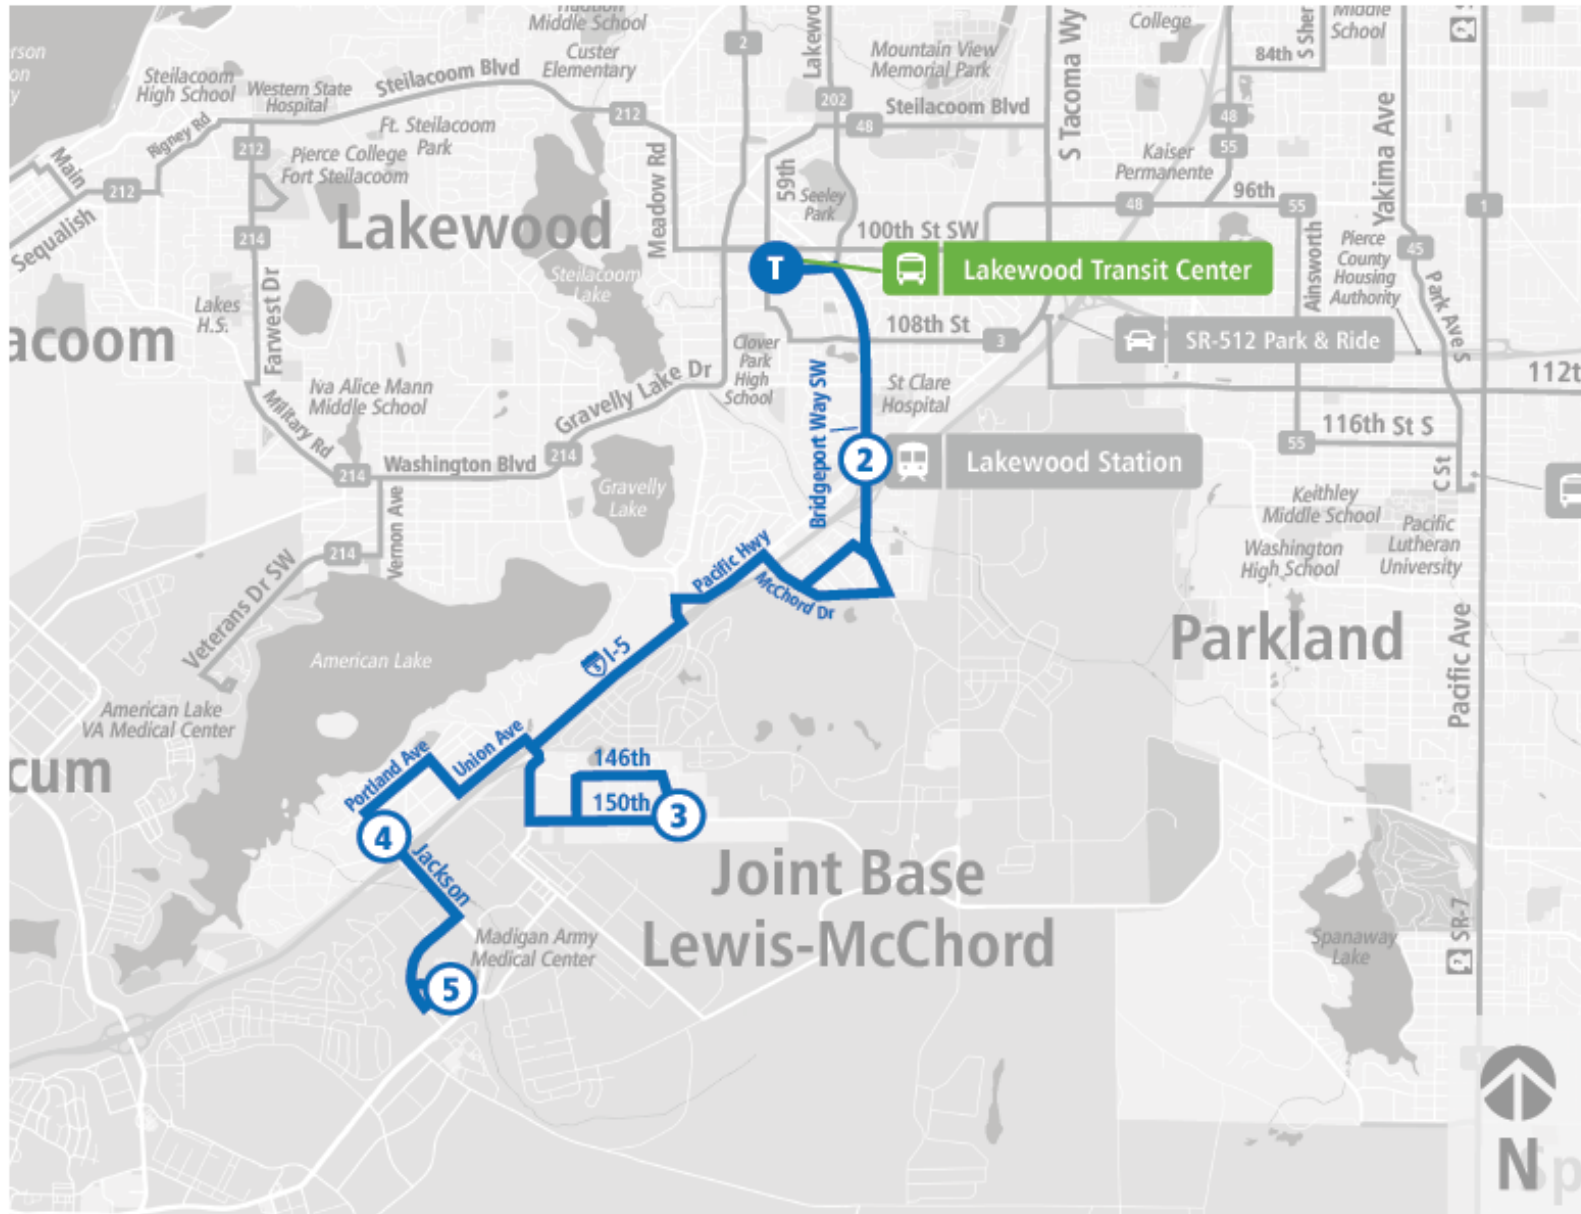

Route 206 Pacific Hwy/Tillicum/Madigan

Route 206 Pacific Hwy/Tillicum/Madigan | JBLM Madigan Hospital to Lakewood TC

WEEKDAY

JBLM Madigan Hospital	Berkeley St SW & Washington Ave SW	150th St SW & Woodbrook Rd SW	Bridgeport Way SW & Pacific Hwy SW	Lakewood TC
--	05:22 AM	05:33 AM	05:46 AM	05:53 AM
--	05:52 AM	06:03 AM	06:16 AM	06:23 AM
--	06:22 AM	06:33 AM	06:46 AM	06:53 AM
06:46 AM	06:52 AM	07:04 AM	07:17 AM	07:24 AM
07:16 AM	07:22 AM	07:34 AM	07:48 AM	07:56 AM
07:46 AM	07:52 AM	08:04 AM	08:18 AM	08:26 AM
08:16 AM	08:22 AM	08:34 AM	08:48 AM	08:58 AM
08:46 AM	08:52 AM	09:04 AM	09:18 AM	09:28 AM
09:16 AM	09:21 AM	09:33 AM	09:46 AM	09:56 AM
09:46 AM	09:51 AM	10:03 AM	10:16 AM	10:26 AM
10:16 AM	10:21 AM	10:33 AM	10:46 AM	10:56 AM
10:46 AM	10:51 AM	11:04 AM	11:17 AM	11:27 AM
11:16 AM	11:21 AM	11:34 AM	11:48 AM	11:58 AM
11:46 AM	11:52 AM	12:04 PM	12:18 PM	12:28 PM
12:16 PM	12:22 PM	12:34 PM	12:48 PM	12:58 PM
12:46 PM	12:52 PM	01:04 PM	01:18 PM	01:28 PM
01:16 PM	01:22 PM	01:34 PM	01:48 PM	01:58 PM
01:46 PM	01:52 PM	02:03 PM	02:17 PM	02:27 PM
02:16 PM	02:22 PM	02:33 PM	02:47 PM	02:57 PM
02:46 PM	02:51 PM	03:02 PM	03:16 PM	03:26 PM
03:16 PM	03:21 PM	03:32 PM	03:46 PM	03:56 PM
03:46 PM	03:52 PM	04:04 PM	04:18 PM	04:28 PM
04:16 PM	04:22 PM	04:34 PM	04:48 PM	04:58 PM
04:46 PM	04:52 PM	05:04 PM	05:18 PM	05:27 PM
05:16 PM	05:22 PM	05:33 PM	05:46 PM	05:55 PM
05:46 PM	05:51 PM	06:02 PM	06:15 PM	06:24 PM
06:16 PM	06:21 PM	06:31 PM	06:42 PM	06:51 PM
06:46 PM	06:51 PM	07:01 PM	07:12 PM	07:21 PM
07:16 PM	07:21 PM	07:31 PM	07:42 PM	07:51 PM
--	07:56 PM	08:06 PM	08:17 PM	08:26 PM

--	08:26 PM	08:36 PM	08:47 PM	08:56 PM
--	09:21 PM	09:30 PM	09:41 PM	09:49 PM
JBLM Madigan Hospital	Berkeley St SW & Washington Ave SW	150th St SW & Woodbrook Rd SW	Bridgeport Way SW & Pacific Hwy SW	Lakewood TC