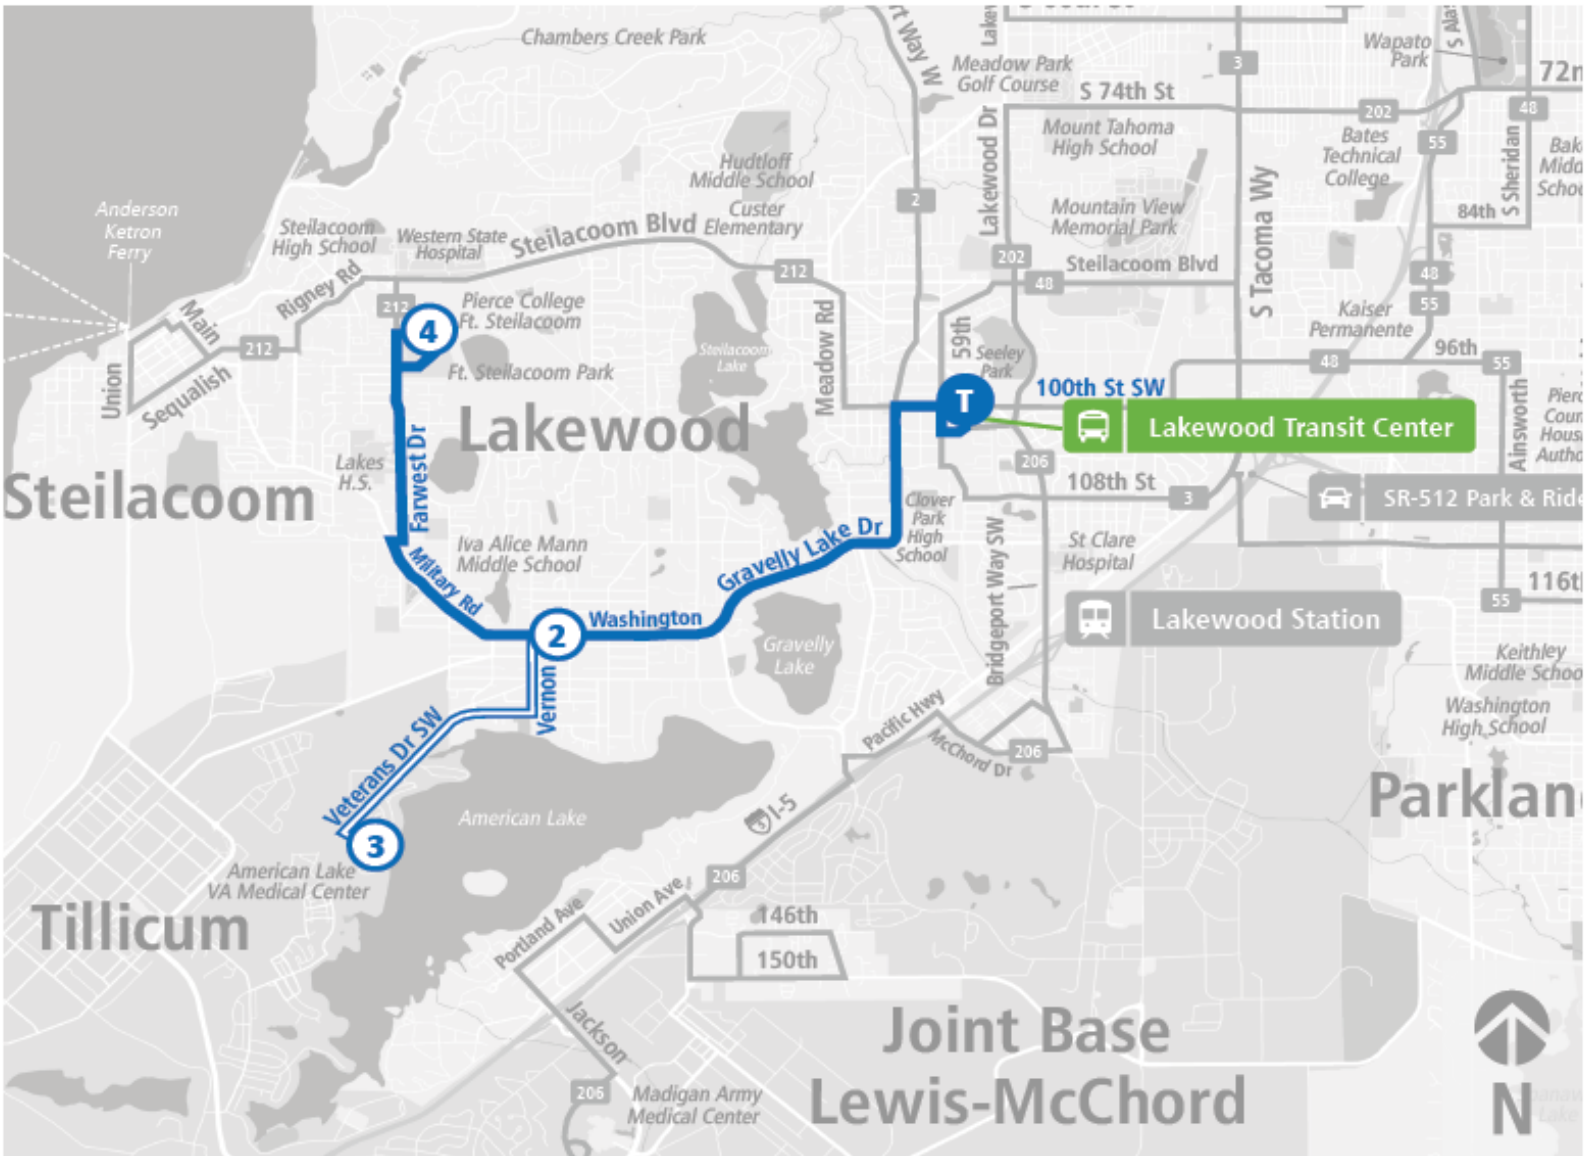

Route 214 Washington

NOTE: WEEKEND TRIPS FROM PIERCE COLLEGE TO LAKEWOOD DO NOT SERVE THE VA HOSPITAL.

Route 214 Washington | Pierce College - Steilacoom to Lakewood TC

WEEKDAY

Pierce College - Steilacoom	VA Hospital Bldg 61	Washington Blvd SW & Vernon Ave	Lakewood TC
05:16 AM	05:30 AM	05:37 AM	05:48 AM
06:16 AM	06:30 AM	06:37 AM	06:48 AM
06:46 AM	07:00 AM	07:07 AM	07:18 AM
07:16 AM	07:30 AM	07:37 AM	07:48 AM
07:46 AM	08:00 AM	08:07 AM	08:18 AM
08:16 AM	08:30 AM	08:37 AM	08:48 AM
08:46 AM	09:00 AM	09:07 AM	09:18 AM
09:16 AM	09:32 AM	09:41 AM	09:53 AM
09:46 AM	10:02 AM	10:11 AM	10:23 AM
10:16 AM	10:32 AM	10:41 AM	10:53 AM
10:46 AM	11:02 AM	11:11 AM	11:23 AM
11:18 AM	11:34 AM	11:43 AM	11:55 AM
11:48 AM	12:04 PM	12:13 PM	12:25 PM
12:18 PM	12:34 PM	12:43 PM	12:55 PM
12:48 PM	01:04 PM	01:13 PM	01:25 PM
01:18 PM	01:34 PM	01:43 PM	01:55 PM
01:48 PM	02:04 PM	02:13 PM	02:25 PM
02:18 PM	02:34 PM	02:43 PM	02:55 PM
02:48 PM	03:04 PM	03:13 PM	03:25 PM
03:18 PM	03:34 PM	03:43 PM	03:55 PM
03:46 PM	04:02 PM	04:11 PM	04:23 PM
04:16 PM	04:32 PM	04:41 PM	04:53 PM
04:46 PM	05:02 PM	05:11 PM	05:23 PM
05:18 PM	05:34 PM	05:43 PM	05:55 PM
05:48 PM	06:04 PM	06:13 PM	06:25 PM
06:18 PM	06:32 PM	06:39 PM	06:50 PM
07:18 PM	--	07:24 PM	07:35 PM
08:15 PM	--	08:21 PM	08:32 PM
09:15 PM	--	09:21 PM	09:32 PM
10:15 PM	--	10:21 PM	10:32 PM

Route 214 Washington | Pierce College - Steilacoom to Lakewood TC

SATURDAY

Pierce College - Steilacoom	Washington Blvd SW & Vernon Ave	Lakewood TC
08:20 AM	08:26 AM	08:37 AM
09:20 AM	09:26 AM	09:37 AM
10:20 AM	10:26 AM	10:37 AM
11:20 AM	11:26 AM	11:37 AM
12:20 PM	12:26 PM	12:37 PM
01:20 PM	01:26 PM	01:37 PM
02:20 PM	02:26 PM	02:37 PM
03:20 PM	03:26 PM	03:37 PM
04:20 PM	04:26 PM	04:37 PM
05:20 PM	05:26 PM	05:37 PM
06:20 PM	06:26 PM	06:37 PM
07:20 PM	07:26 PM	07:37 PM
08:20 PM	08:26 PM	08:37 PM
Pierce College - Steilacoom	Washington Blvd SW & Vernon Ave	Lakewood TC