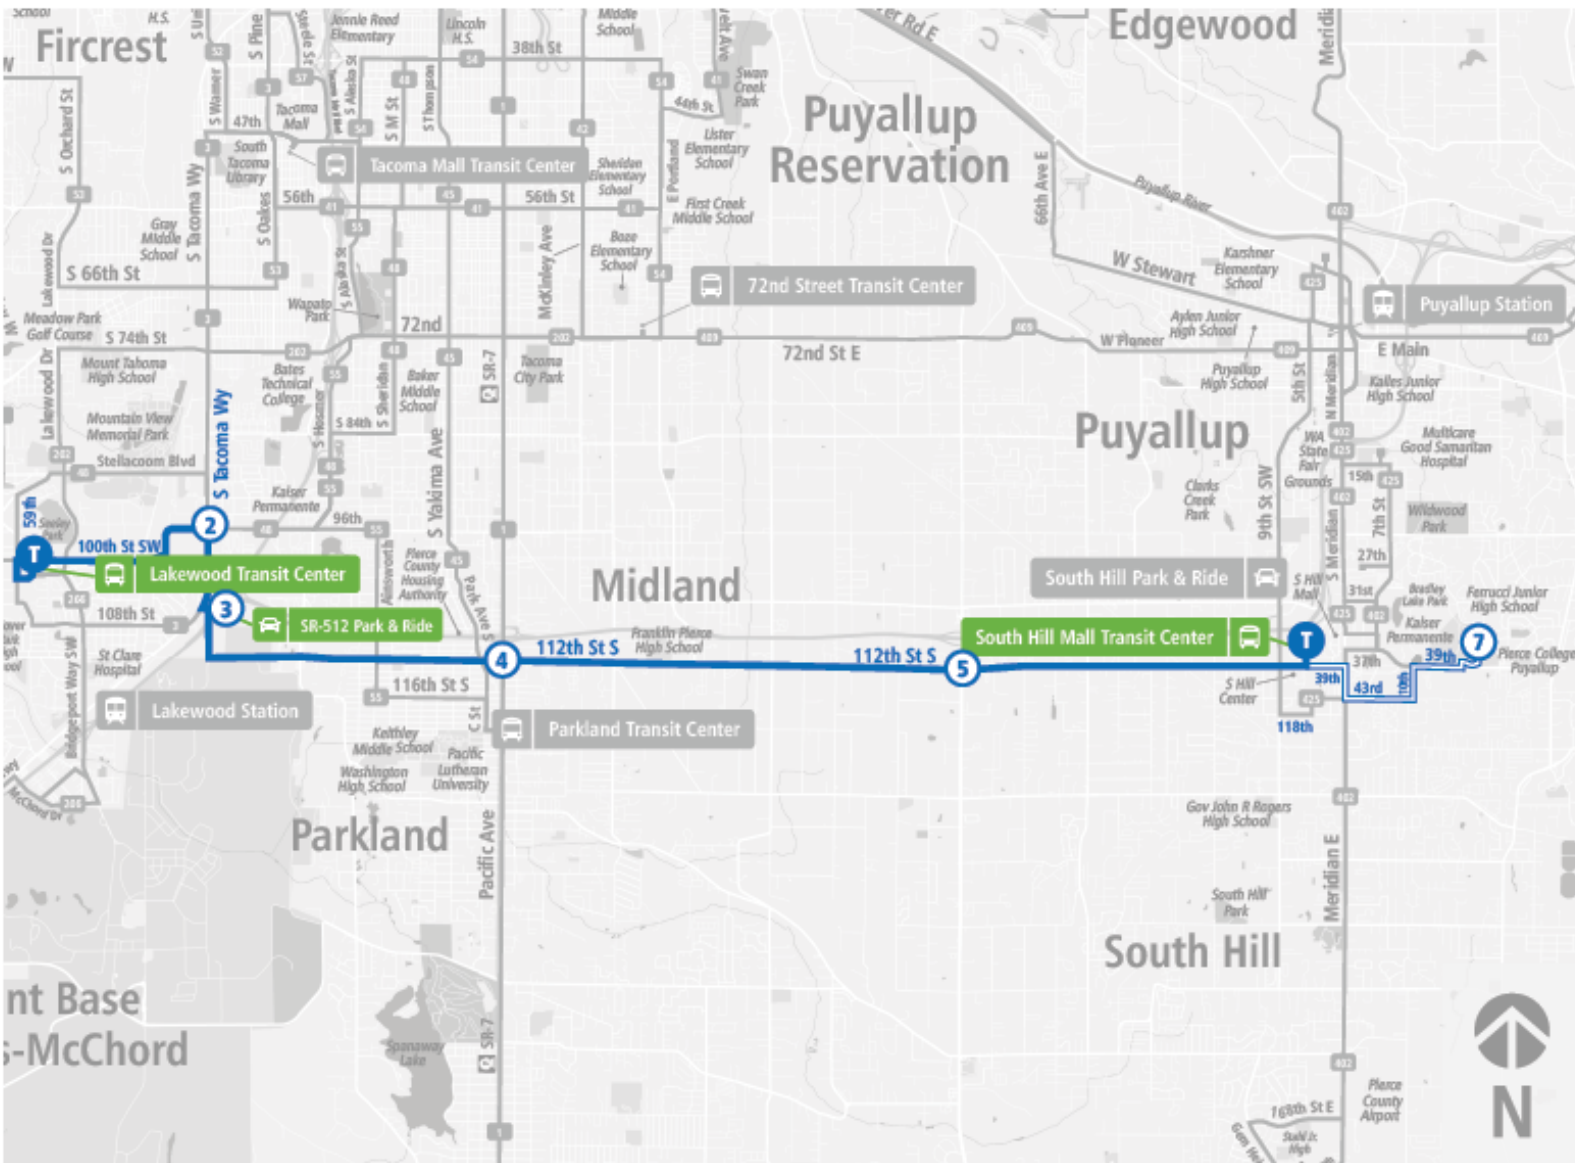

Route 4 Lakewood - South Hill

NOTE: ROUTE 4 DOES NOT TRAVEL TO PIERCE COLLEGE - PUYALLUP ON SATURDAYS OR SUNDAYS