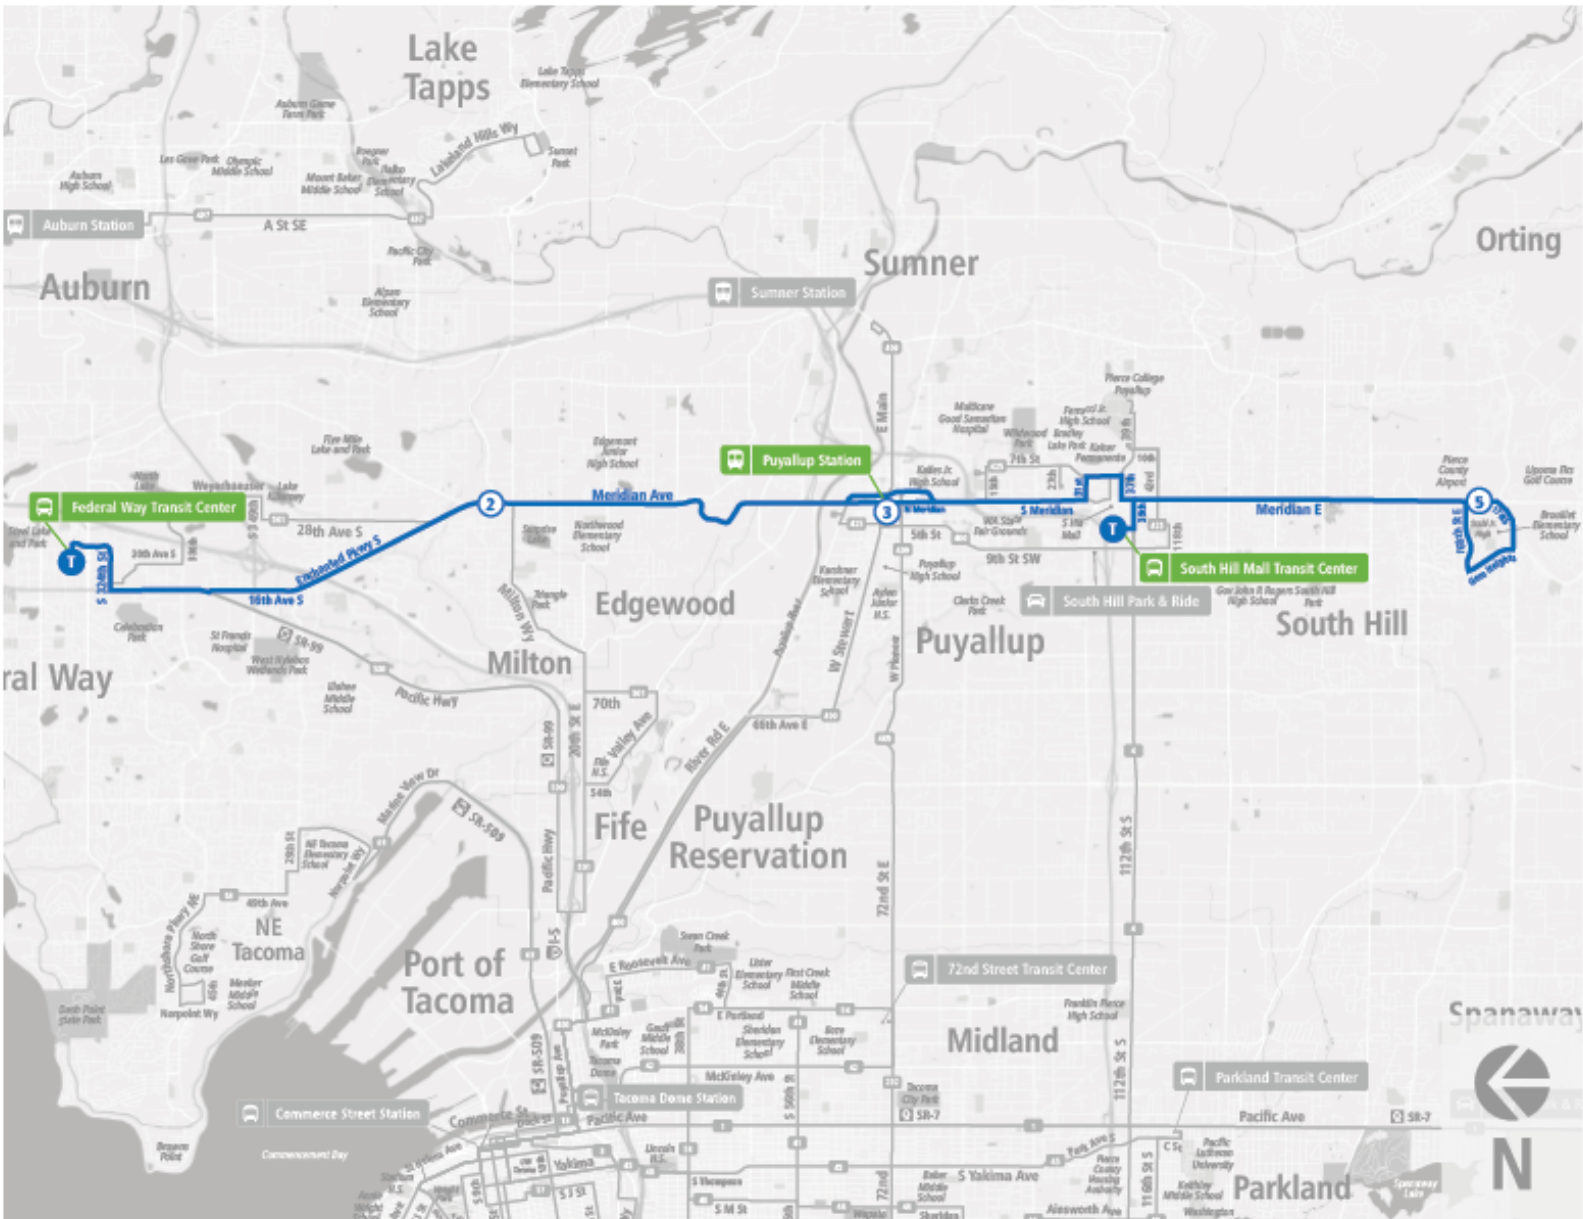

Route 402 Meridian

Route 402 Meridian | Meridian E & 171st St Ct E to Federal Way Tc BAY 1

WEEKDAY

Meridian E & 171st St Ct E	South Hill Mall TC	Puyallup Station - Bay 1	Meridian E & Emerald St	Federal Way Tc BAY 1
05:30 AM	05:52 AM	06:10 AM	06:25 AM	06:45 AM
06:00 AM	06:22 AM	06:40 AM	06:55 AM	07:15 AM
06:30 AM	06:54 AM	07:12 AM	07:27 AM	07:50 AM
07:00 AM	07:25 AM	07:43 AM	07:58 AM	08:22 AM
08:00 AM	08:25 AM	08:43 AM	08:58 AM	09:22 AM
09:00 AM	09:25 AM	09:46 AM	10:01 AM	10:25 AM
10:00 AM	10:25 AM	10:46 AM	11:01 AM	11:25 AM
11:00 AM	11:29 AM	11:50 AM	12:05 PM	12:30 PM
12:00 PM	12:31 PM	12:52 PM	01:07 PM	01:33 PM
01:00 PM	01:31 PM	01:53 PM	02:08 PM	02:35 PM
02:00 PM	02:31 PM	02:53 PM	03:08 PM	03:35 PM
03:00 PM	03:28 PM	03:50 PM	04:05 PM	04:32 PM
04:00 PM	04:28 PM	04:50 PM	05:05 PM	05:32 PM
05:00 PM	05:27 PM	05:47 PM	06:01 PM	06:27 PM
06:00 PM	06:26 PM	06:45 PM	06:59 PM	07:25 PM
07:00 PM	07:23 PM	07:41 PM	07:54 PM	08:16 PM
08:00 PM	08:22 PM	08:40 PM	08:53 PM	09:15 PM
Meridian E & 171st St Ct E	South Hill Mall TC	Puyallup Station - Bay 1	Meridian E & Emerald St	Federal Way Tc BAY 1