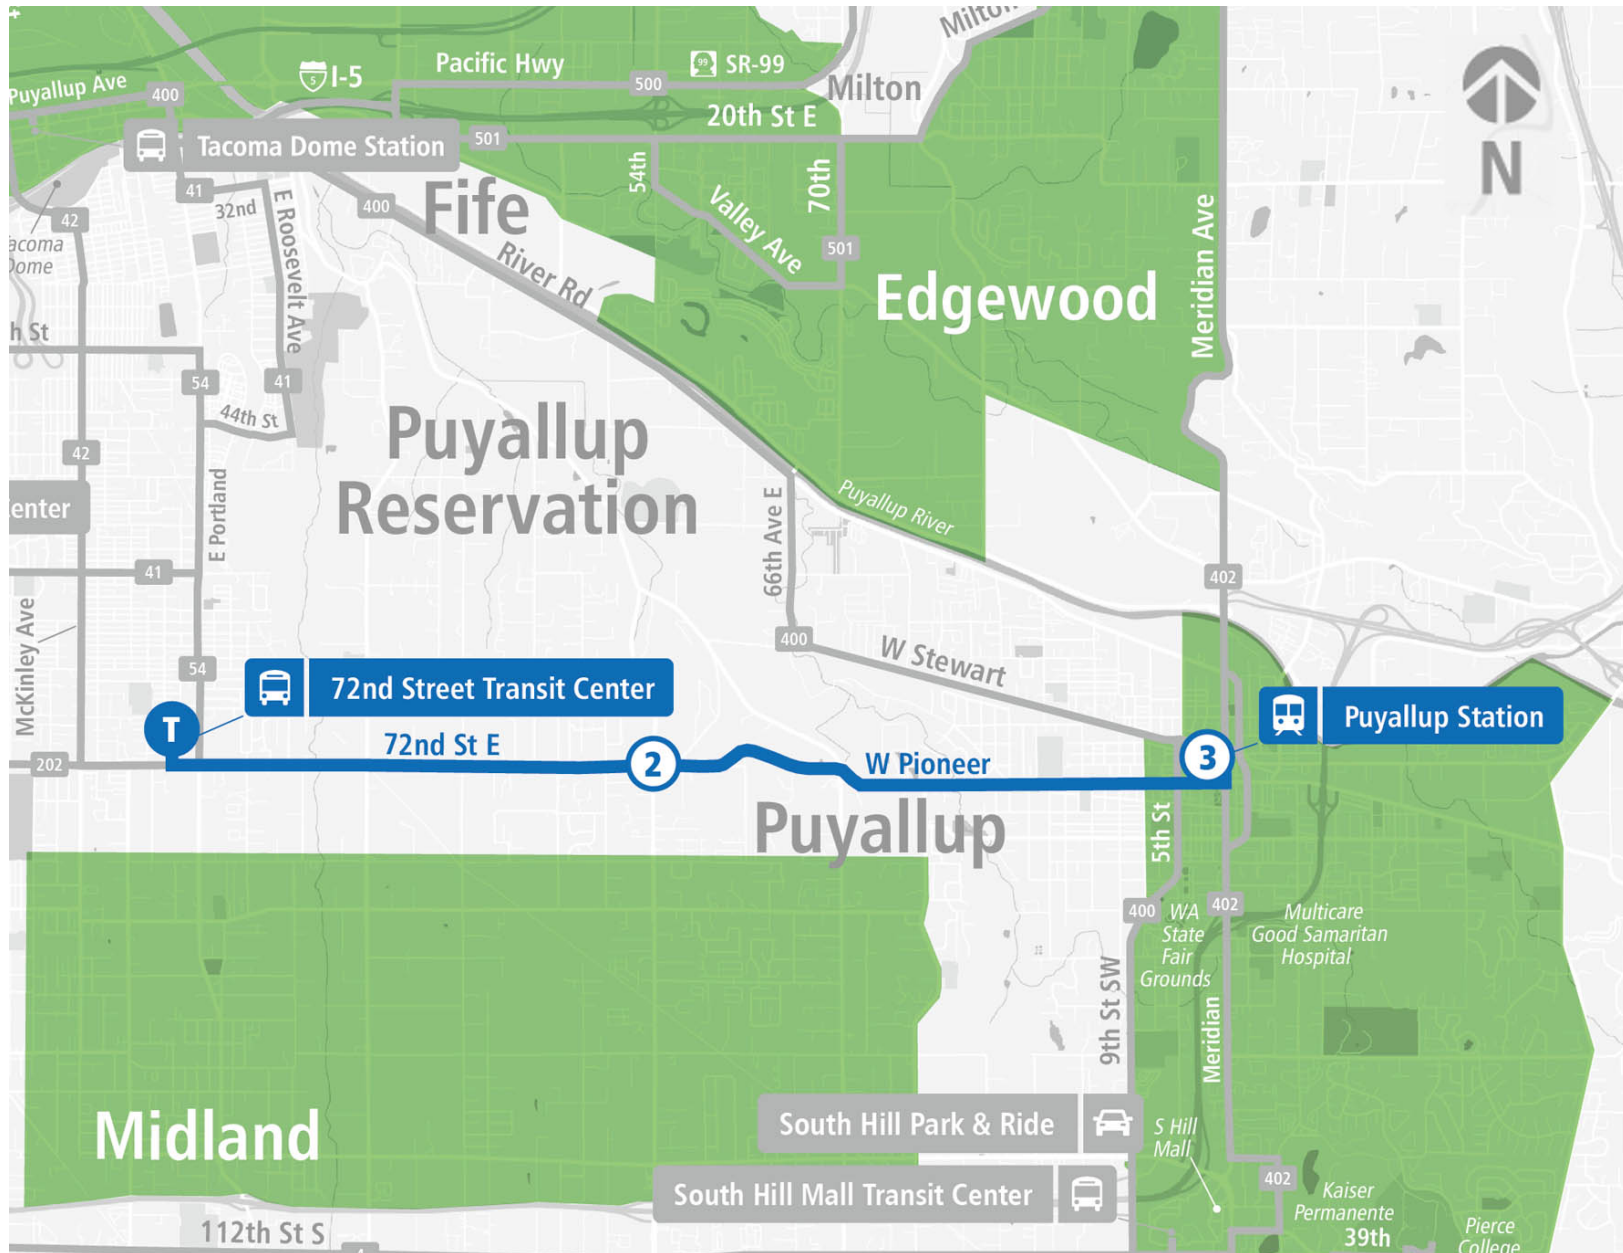

Route 409 Puyallup - 72nd St

Route 409 Puyallup - 72nd St | 72nd St TC to Puyallup Station - Bay 2

WEEKDAY

72nd St TC	72nd St E & Canyon Rd	Puyallup Station - Bay 2
06:10 AM	06:17 AM	06:31 AM
07:10 AM	07:17 AM	07:31 AM
08:10 AM	08:17 AM	08:31 AM
09:10 AM	09:17 AM	09:31 AM
10:10 AM	10:17 AM	10:31 AM
11:10 AM	11:17 AM	11:31 AM
12:10 PM	12:17 PM	12:31 PM
01:10 PM	01:17 PM	01:31 PM
02:10 PM	02:17 PM	02:31 PM
03:10 PM	03:17 PM	03:32 PM
04:10 PM	04:17 PM	04:33 PM
05:10 PM	05:17 PM	05:33 PM
06:10 PM	06:17 PM	06:33 PM
07:10 PM	07:17 PM	07:33 PM
72nd St TC	72nd St E & Canyon Rd	Puyallup Station - Bay 2

Route 409 Puyallup - 72nd St | Puyallup Station - Bay 2 to 72nd St TC

WEEKDAY

Puyallup Station - Bay 2	72nd St E & Canyon Rd	72nd St TC
06:42 AM	06:52 AM	06:59 AM
07:42 AM	07:52 AM	07:59 AM
08:42 AM	08:52 AM	08:59 AM
09:42 AM	09:52 AM	09:59 AM
10:42 AM	10:52 AM	10:59 AM
11:42 AM	11:52 AM	11:59 AM
12:42 PM	12:54 PM	01:01 PM
01:42 PM	01:54 PM	02:01 PM
02:42 PM	02:55 PM	03:03 PM
03:42 PM	03:55 PM	04:03 PM
04:42 PM	04:55 PM	05:03 PM
05:42 PM	05:53 PM	06:01 PM
06:42 PM	06:53 PM	07:01 PM
07:42 PM	07:53 PM	08:01 PM
Puyallup Station - Bay 2	72nd St E & Canyon Rd	72nd St TC

Route 409 Puyallup - 72nd St | 72nd St TC to Puyallup Station - Bay 2

SATURDAY

72nd St TC	72nd St E & Canyon Rd	Puyallup Station - Bay 2
09:46 AM	09:52 AM	10:07 AM
10:46 AM	10:52 AM	11:07 AM
11:46 AM	11:52 AM	12:07 PM
12:46 PM	12:52 PM	01:07 PM
01:46 PM	01:52 PM	02:07 PM
02:46 PM	02:52 PM	03:07 PM
03:46 PM	03:52 PM	04:07 PM
04:46 PM	04:52 PM	05:07 PM
05:46 PM	05:52 PM	06:07 PM
72nd St TC	72nd St E & Canyon Rd	Puyallup Station - Bay 2