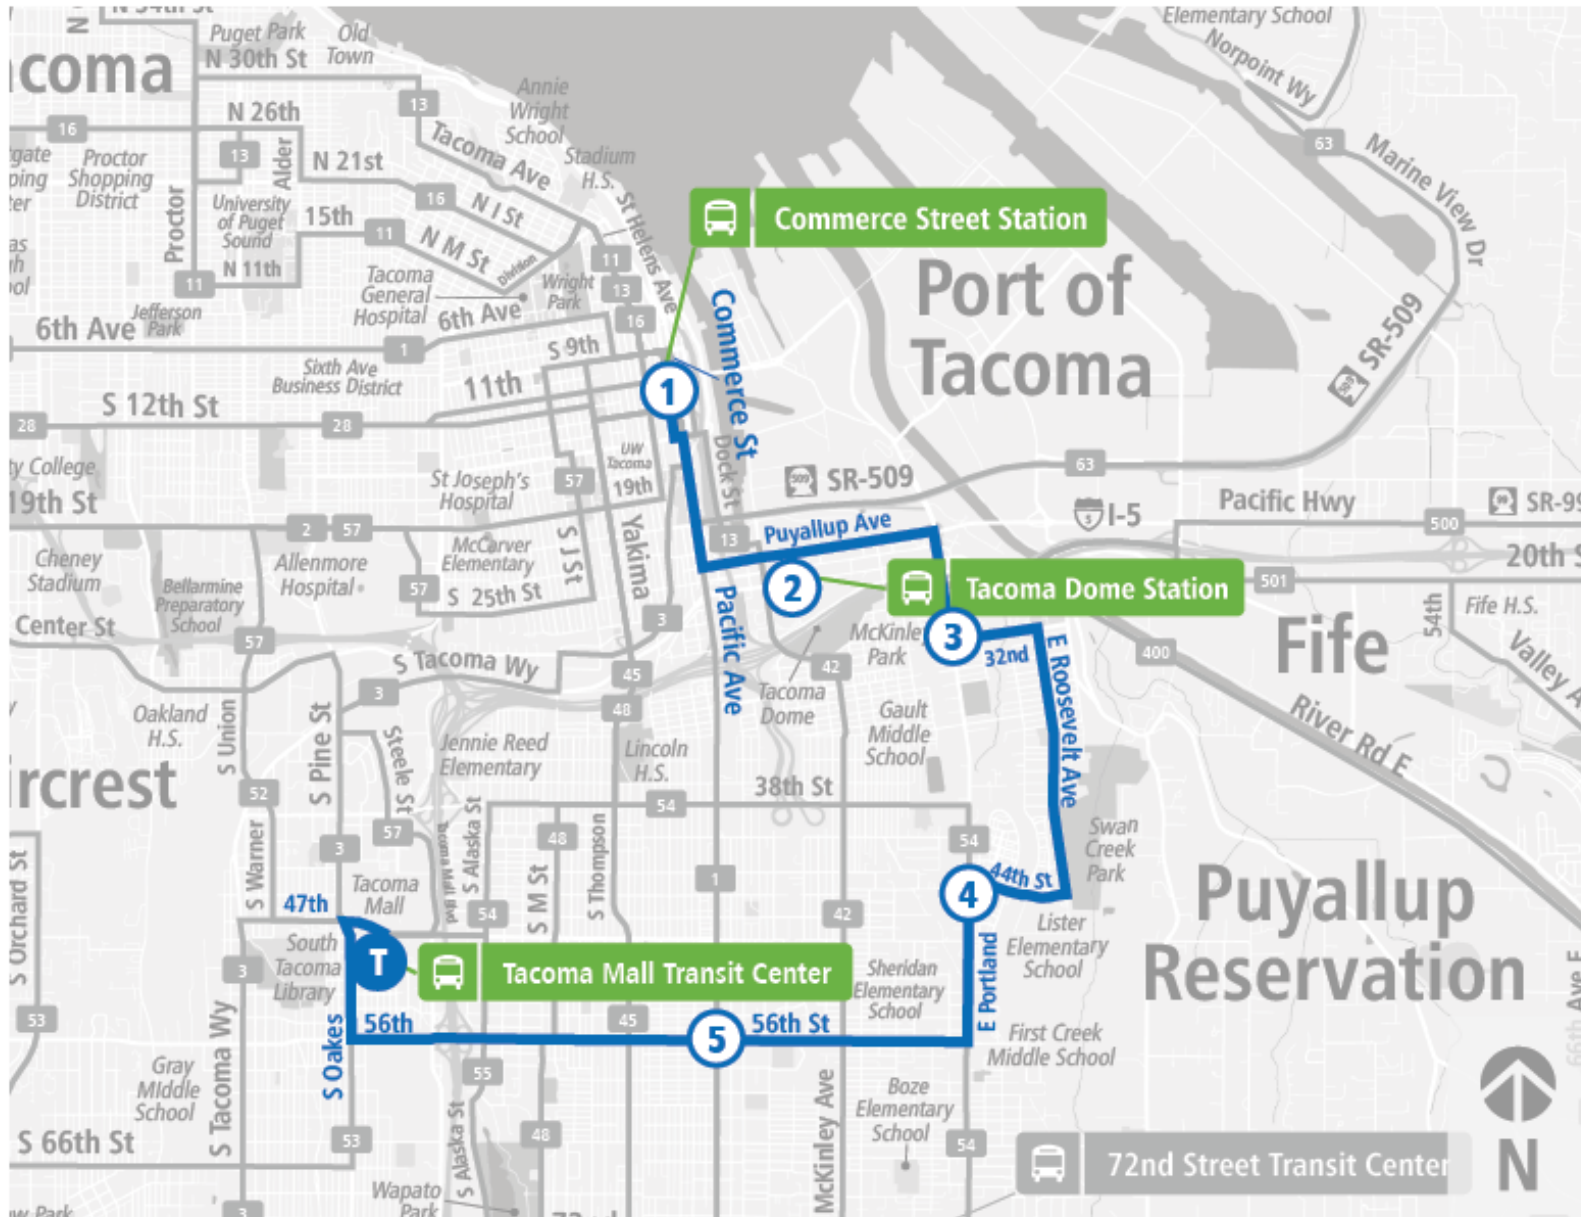

Route 41 S 56th St - Salishan

Route 41 S 56th St - Salishan | Tacoma Mall TC to Commerce St Station - Zone E

**WEEKDAY**

Tacoma Mall TC	56th St S & Pacific Ave	Portland Ave E & E 44th St	Portland Ave E & E 32nd St	Tacoma Dome Station - Zone D	Commerce St Station - Zone E
05:15 AM	05:24 AM	05:30 AM	05:38 AM	05:44 AM	05:55 AM
05:45 AM	05:54 AM	06:00 AM	06:08 AM	06:14 AM	06:25 AM
06:15 AM	06:24 AM	06:31 AM	06:39 AM	06:45 AM	06:56 AM
06:45 AM	06:54 AM	07:01 AM	07:09 AM	07:15 AM	07:26 AM
07:15 AM	07:25 AM	07:32 AM	07:40 AM	07:46 AM	07:58 AM
07:45 AM	07:55 AM	08:02 AM	08:10 AM	08:16 AM	08:28 AM
08:15 AM	08:25 AM	08:32 AM	08:40 AM	08:46 AM	08:58 AM
08:45 AM	08:55 AM	09:02 AM	09:10 AM	09:16 AM	09:28 AM
09:15 AM	09:25 AM	09:32 AM	09:40 AM	09:46 AM	09:58 AM
09:45 AM	09:55 AM	10:02 AM	10:10 AM	10:16 AM	10:28 AM
10:15 AM	10:25 AM	10:32 AM	10:40 AM	10:46 AM	10:58 AM
10:45 AM	10:55 AM	11:02 AM	11:11 AM	11:17 AM	11:29 AM
11:15 AM	11:26 AM	11:33 AM	11:42 AM	11:48 AM	12:00 PM
11:45 AM	11:56 AM	12:03 PM	12:12 PM	12:18 PM	12:30 PM
12:15 PM	12:26 PM	12:33 PM	12:42 PM	12:48 PM	01:00 PM
12:45 PM	12:56 PM	01:04 PM	01:13 PM	01:19 PM	01:31 PM
01:15 PM	01:26 PM	01:34 PM	01:43 PM	01:49 PM	02:01 PM
01:45 PM	01:56 PM	02:04 PM	02:13 PM	02:19 PM	02:32 PM
02:15 PM	02:27 PM	02:35 PM	02:44 PM	02:50 PM	03:04 PM
02:45 PM	02:57 PM	03:05 PM	03:14 PM	03:20 PM	03:34 PM
03:15 PM	03:28 PM	03:36 PM	03:45 PM	03:51 PM	04:06 PM
03:45 PM	03:58 PM	04:06 PM	04:15 PM	04:21 PM	04:36 PM
04:15 PM	04:28 PM	04:36 PM	04:45 PM	04:51 PM	05:06 PM
04:45 PM	04:58 PM	05:06 PM	05:14 PM	05:20 PM	05:34 PM
05:15 PM	05:28 PM	05:35 PM	05:43 PM	05:49 PM	06:01 PM
06:43 PM	06:54 PM	07:01 PM	07:09 PM	07:15 PM	07:27 PM
07:09 PM	07:19 PM	07:26 PM	07:34 PM	07:40 PM	07:52 PM
08:11 PM	08:21 PM	08:28 PM	08:36 PM	08:42 PM	08:54 PM
09:11 PM	09:21 PM	09:27 PM	09:35 PM	09:41 PM	09:51 PM