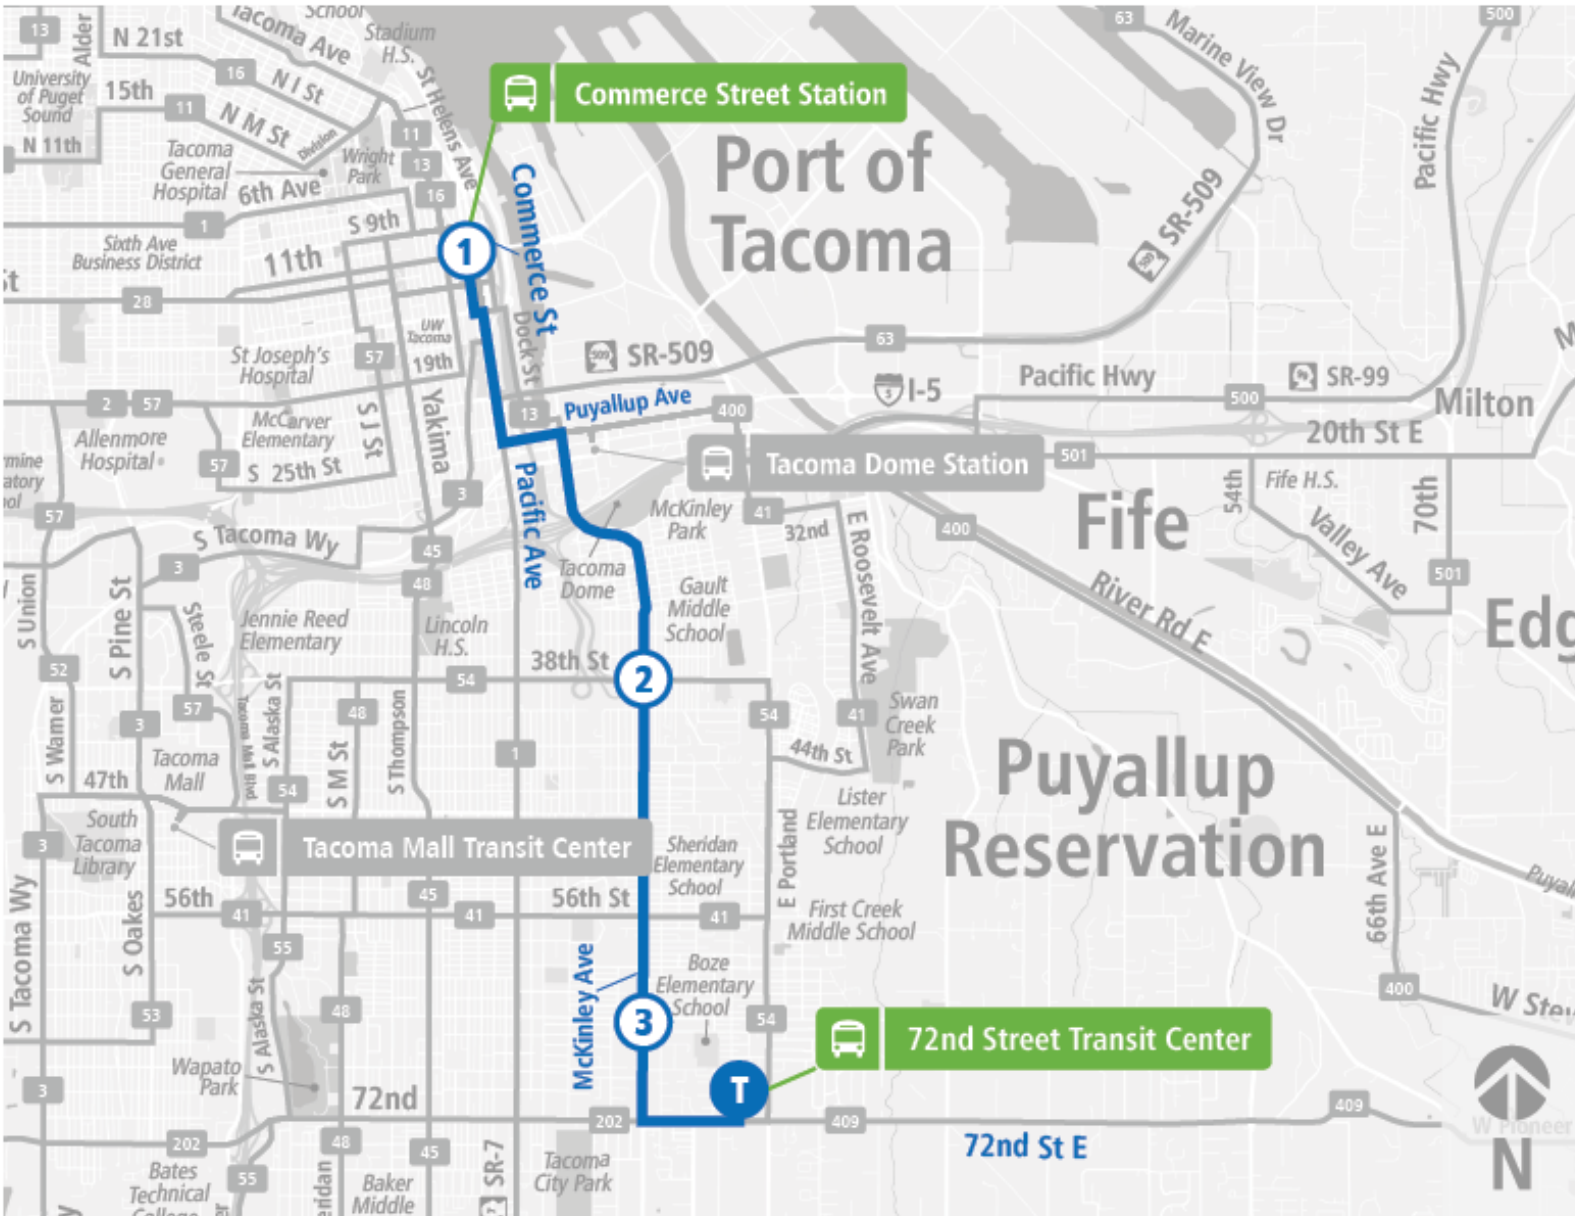

Route 42 McKinley Ave