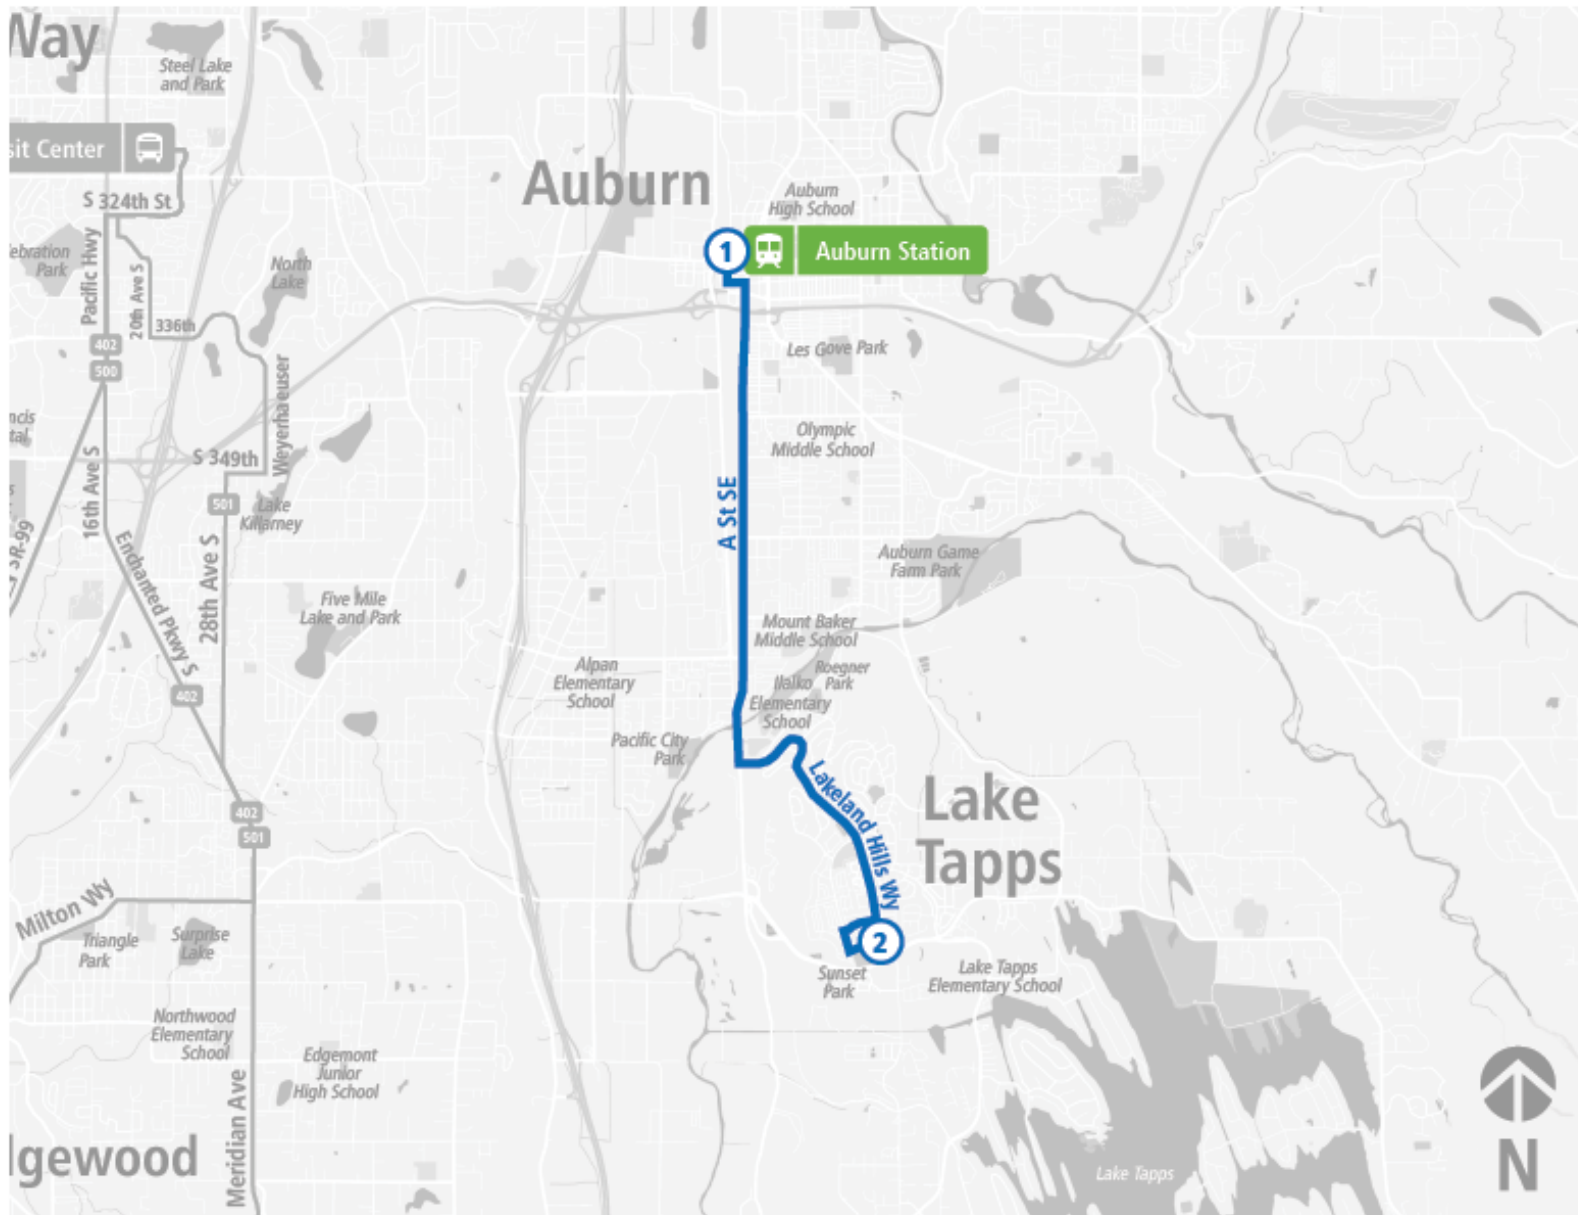

Route 497 Lakeland Hills Express

Route 497 Lakeland Hills Express | 69th St SE & Lakeland Hills Way to Auburn Transit Center BAY 4

WEEKDAY

69th St SE & Lakeland Hills Way	Auburn Transit Center BAY 4
04:49 AM	05:04 AM
05:14 AM	05:29 AM
05:39 AM	05:55 AM
05:59 AM	06:15 AM
06:19 AM	06:35 AM
06:39 AM	06:55 AM
06:59 AM	07:15 AM
07:19 AM	07:35 AM
07:49 AM	08:05 AM
69th St SE & Lakeland Hills Way	Auburn Transit Center BAY 4

Route 497 Lakeland Hills Express | Auburn Transit Center BAY 4 to 69th St SE & Lakeland Hills Way

WEEKDAY

Auburn Transit Center BAY 4	69th St SE & Lakeland Hills Way
03:08 PM	03:28 PM
04:08 PM	04:28 PM
04:38 PM	04:58 PM
05:08 PM	05:27 PM
05:38 PM	05:57 PM
06:08 PM	06:25 PM
06:20 PM	06:55 PM
07:08 PM	07:25 PM
Auburn Transit Center BAY 4	69th St SE & Lakeland Hills Way