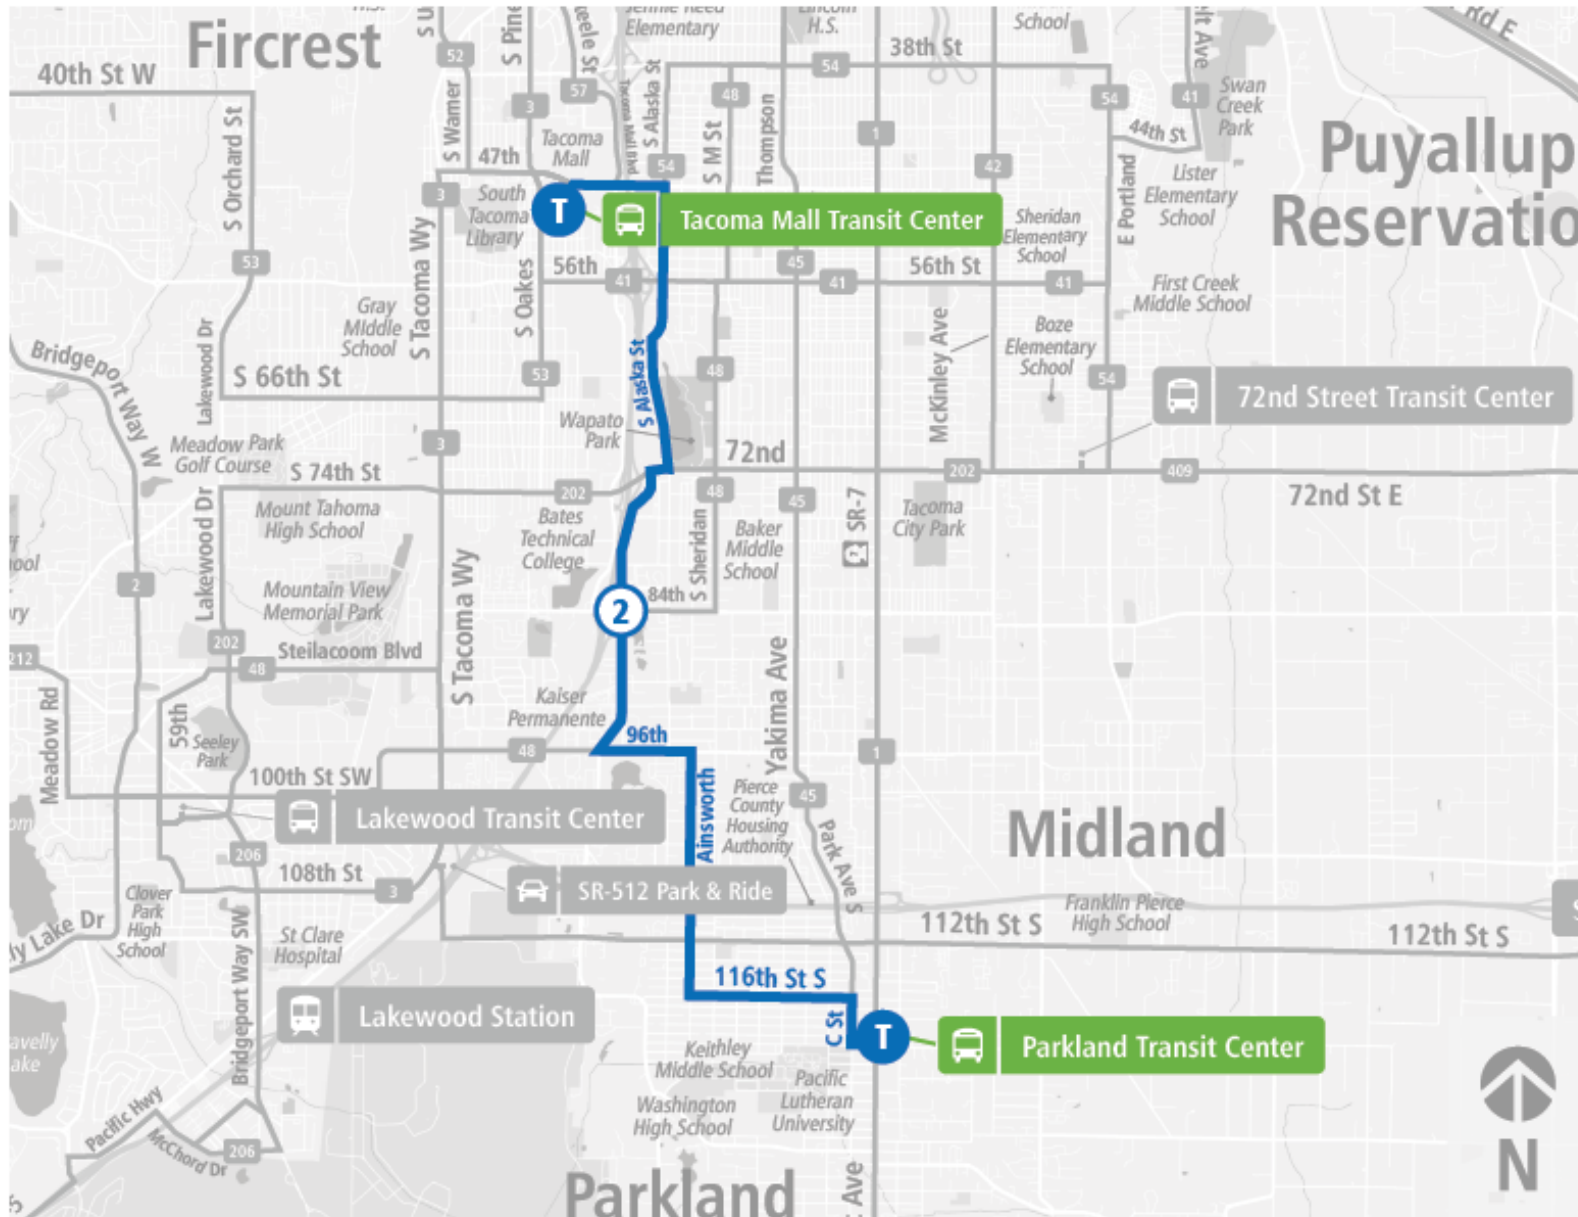

### Route 55 Tacoma Mall

Route 55 Tacoma Mall | Parkland TC to Tacoma Mall TC

**WEEKDAY**

Parkland TC	Hosmer St & S 80th St	Tacoma Mall TC
05:55 AM	06:07 AM	06:17 AM
06:25 AM	06:37 AM	06:47 AM
06:55 AM	07:07 AM	07:19 AM
07:25 AM	07:37 AM	07:49 AM
07:55 AM	08:07 AM	08:19 AM
08:25 AM	08:37 AM	08:49 AM
08:55 AM	09:07 AM	09:19 AM
09:25 AM	09:38 AM	09:50 AM
09:55 AM	10:08 AM	10:20 AM
10:25 AM	10:38 AM	10:50 AM
10:55 AM	11:08 AM	11:20 AM
11:25 AM	11:38 AM	11:50 AM
11:55 AM	12:08 PM	12:20 PM
12:25 PM	12:38 PM	12:50 PM
12:55 PM	01:08 PM	01:20 PM
01:25 PM	01:38 PM	01:50 PM
01:55 PM	02:08 PM	02:20 PM
02:25 PM	02:38 PM	02:50 PM
02:55 PM	03:08 PM	03:20 PM
03:25 PM	03:38 PM	03:52 PM
03:55 PM	04:08 PM	04:24 PM
04:25 PM	04:38 PM	04:54 PM
04:55 PM	05:07 PM	05:19 PM
05:21 PM	05:33 PM	05:45 PM
05:53 PM	06:05 PM	06:17 PM
06:49 PM	07:01 PM	07:13 PM
07:49 PM	08:01 PM	08:12 PM
08:49 PM	09:01 PM	09:12 PM
09:49 PM	10:01 PM	10:12 PM
Parkland TC	Hosmer St & S 80th St	Tacoma Mall TC

## Route 55 Tacoma Mall | Parkland TC to Tacoma Mall TC

**SUNDAY**

Parkland TC	Hosmer St & S 80th St	Tacoma Mall TC
08:25 AM	08:35 AM	08:55 AM
09:25 AM	09:35 AM	09:55 AM
10:25 AM	10:35 AM	10:55 AM
11:25 AM	11:35 AM	11:55 AM
12:25 PM	12:35 PM	12:55 PM
01:25 PM	01:35 PM	01:55 PM
02:25 PM	02:35 PM	02:55 PM
03:25 PM	03:35 PM	03:55 PM
04:25 PM	04:35 PM	04:55 PM
05:25 PM	05:35 PM	05:55 PM
06:25 PM	06:35 PM	06:55 PM
Parkland TC	Hosmer St & S 80th St	Tacoma Mall TC

## Route 55 Tacoma Mall | Tacoma Mall TC to Parkland TC

**SUNDAY**

Tacoma Mall TC	Hosmer St & S 84th St	Parkland TC
09:55 AM	10:07 AM	10:20 AM
10:55 AM	11:07 AM	11:20 AM
11:55 AM	12:05 PM	12:20 PM
12:55 PM	01:05 PM	01:20 PM
01:55 PM	02:05 PM	02:20 PM
02:55 PM	03:05 PM	03:20 PM
03:55 PM	04:05 PM	04:20 PM
04:55 PM	05:05 PM	05:20 PM
05:55 PM	06:05 PM	06:20 PM
06:55 PM	07:05 PM	07:20 PM
07:55 PM	08:05 PM	08:20 PM
Tacoma Mall TC	Hosmer St & S 84th St	Parkland TC