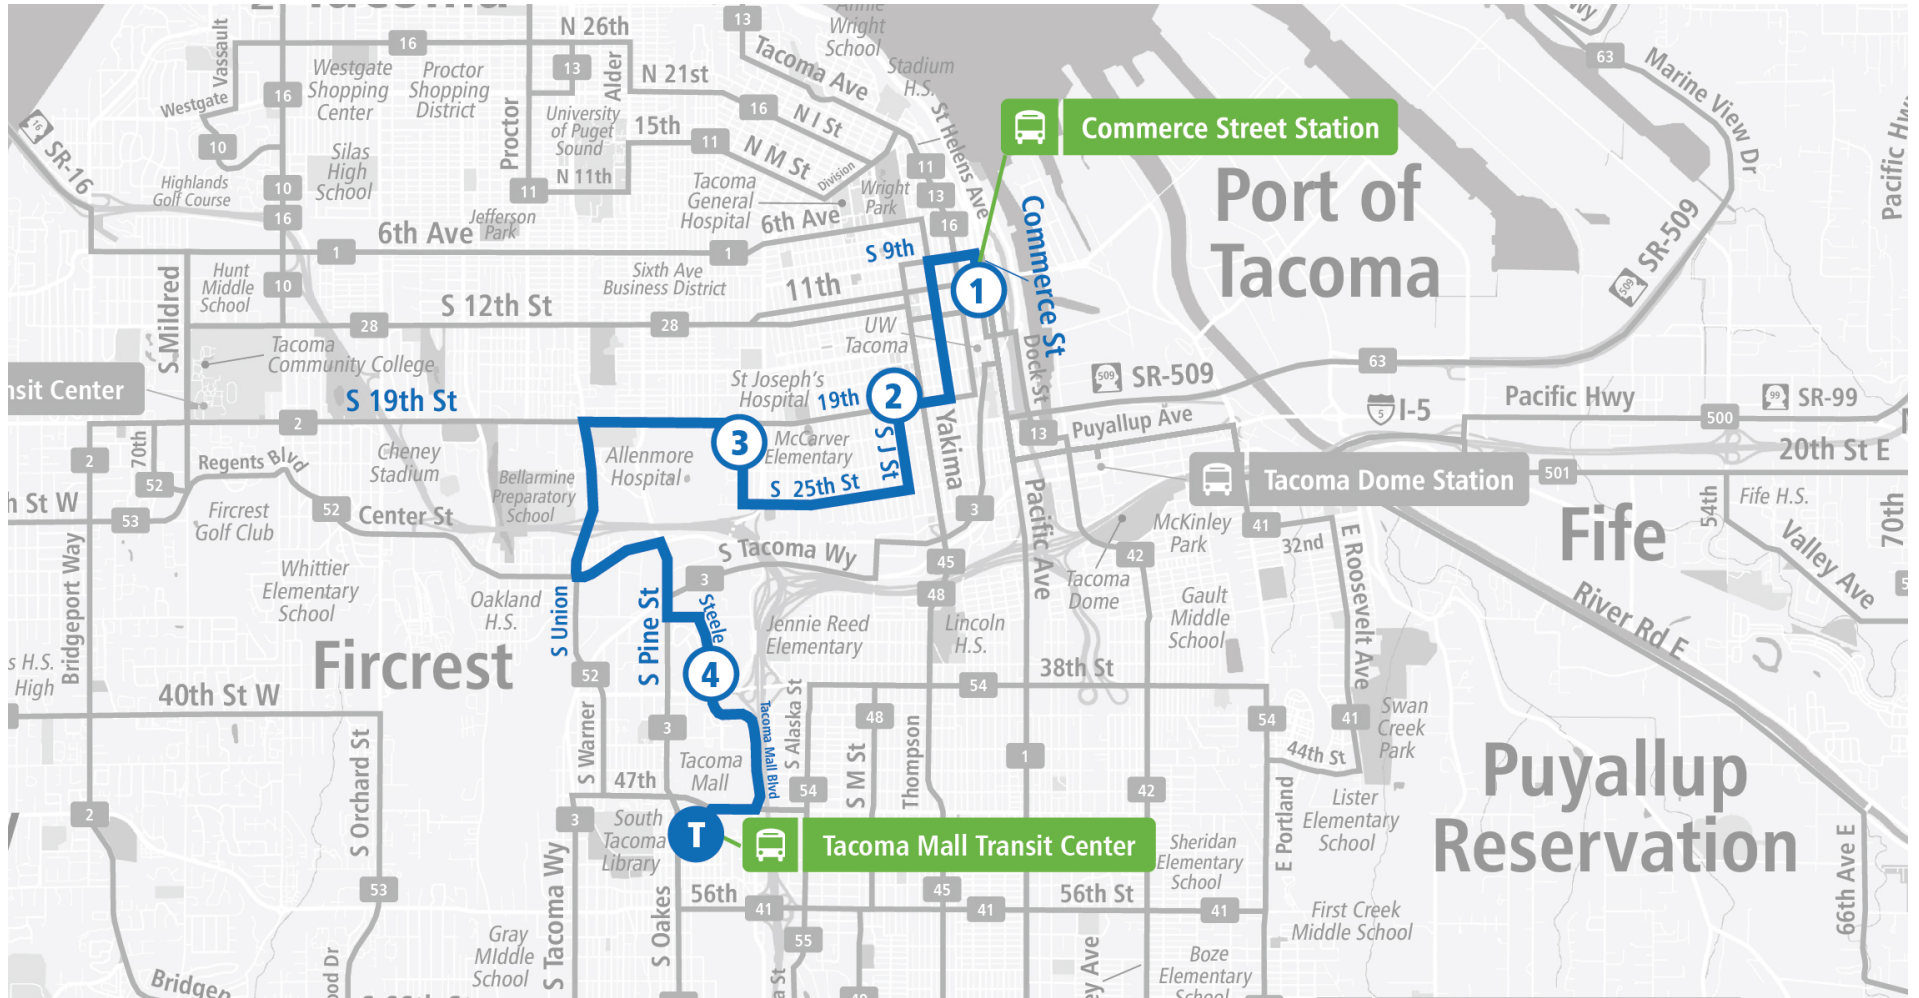

Route 57 Union - S 19th St - Hilltop