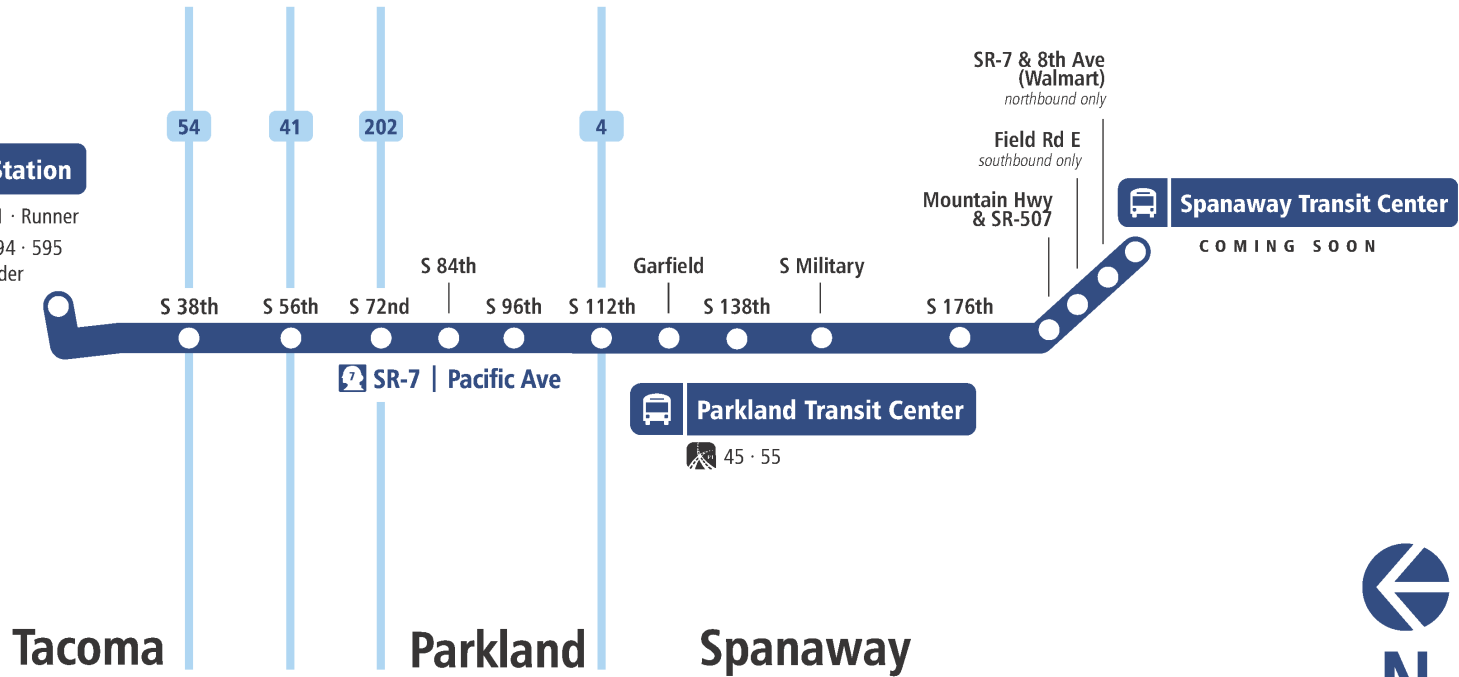

Stream Community Line Tacoma - Spanaway

# COMMUNITY LINE

**Tacoma Dome Station**

41 · 400 · 500 · 501 · Runner  
 574 · 586 · 590 · 594 · 595  
Tacoma Link · Sounder

**Scan To Learn More**  
View an interactive map,  
timetables and fare info

- Community Line Stations
- Transit Hubs
- Intersecting Routes  
*Route 1 connects along  
SR-7 | Pacific Avenue*

Stream Community Line Tacoma - Spanaway | SR 7 & 8th Ave - Walmart to Tacoma Dome Station - Zone D

**WEEKDAY**

SR 7 & 8th Ave - Walmart	Pacific Ave & 112th St	Tacoma Dome Station - Zone D
05:40 AM	05:58 AM	06:19 AM
06:00 AM	06:18 AM	06:39 AM
06:20 AM	06:38 AM	06:59 AM
06:40 AM	06:58 AM	07:19 AM
07:00 AM	07:18 AM	07:39 AM
07:20 AM	07:38 AM	07:59 AM
07:40 AM	07:58 AM	08:19 AM
04:10 PM	04:31 PM	04:55 PM
04:30 PM	04:51 PM	05:15 PM
04:50 PM	05:11 PM	05:35 PM
05:10 PM	05:31 PM	05:55 PM
05:30 PM	05:51 PM	06:15 PM
05:50 PM	06:11 PM	06:35 PM
06:10 PM	06:31 PM	06:55 PM
06:30 PM	06:51 PM	07:15 PM
06:50 PM	07:11 PM	07:35 PM
07:10 PM	07:31 PM	07:55 PM
SR 7 & 8th Ave - Walmart	Pacific Ave & 112th St	Tacoma Dome Station - Zone D

## Stream Community Line Tacoma - Spanaway | Tacoma Dome Station - Zone A to SR 7 &amp; 8th Ave - Walmart

**WEEKDAY**

Tacoma Dome Station - Zone A	Pacific Ave S & S 112th St	SR 7 & 8th Ave - Walmart
05:35 AM	05:56 AM	06:28 AM
05:55 AM	06:16 AM	06:48 AM
06:15 AM	06:36 AM	07:08 AM
06:35 AM	06:56 AM	07:28 AM
06:55 AM	07:16 AM	07:48 AM
07:15 AM	07:36 AM	08:08 AM
07:35 AM	07:56 AM	08:28 AM
04:05 PM	04:29 PM	05:04 PM
04:25 PM	04:49 PM	05:24 PM
04:45 PM	05:09 PM	05:44 PM
05:05 PM	05:29 PM	06:04 PM
05:25 PM	05:49 PM	06:24 PM
05:45 PM	06:09 PM	06:44 PM
06:05 PM	06:29 PM	07:04 PM
06:25 PM	06:49 PM	07:24 PM
06:45 PM	07:09 PM	07:44 PM
07:05 PM	07:29 PM	08:04 PM
Tacoma Dome Station - Zone A	Pacific Ave S & S 112th St	SR 7 & 8th Ave - Walmart