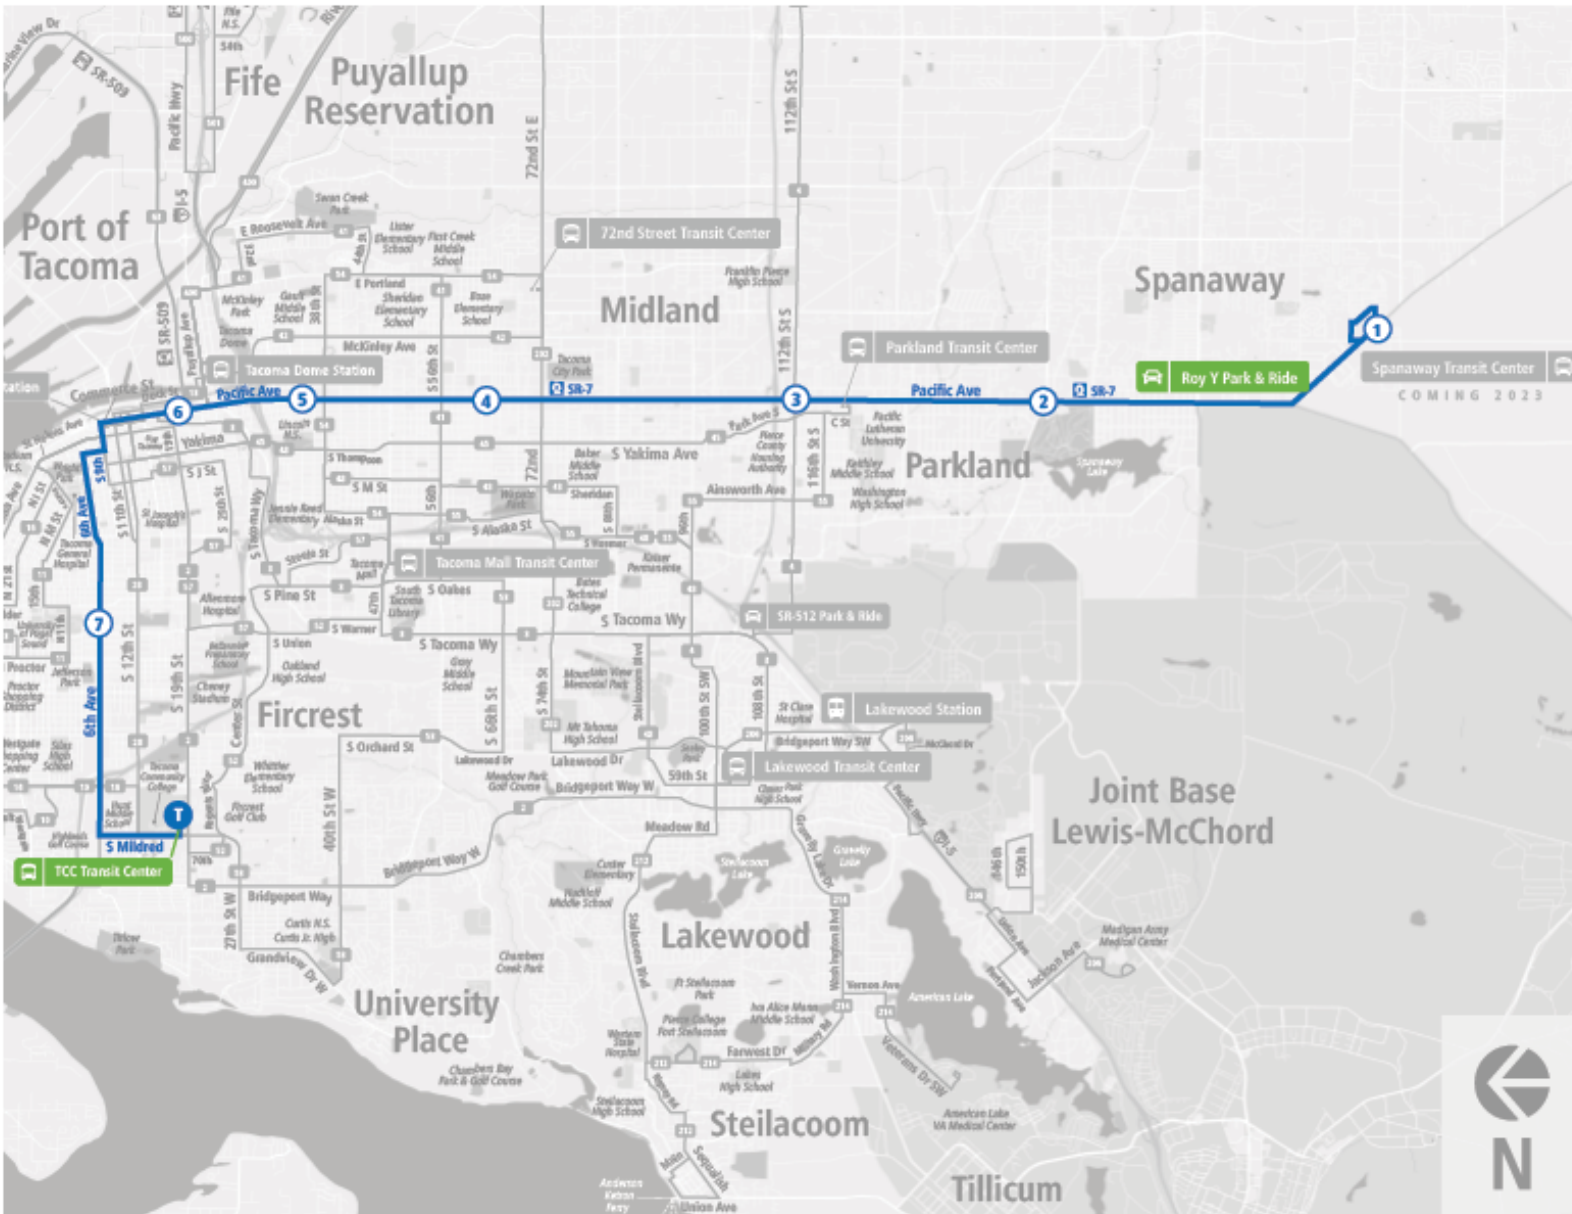

Route 1 6th Ave - Pacific Ave