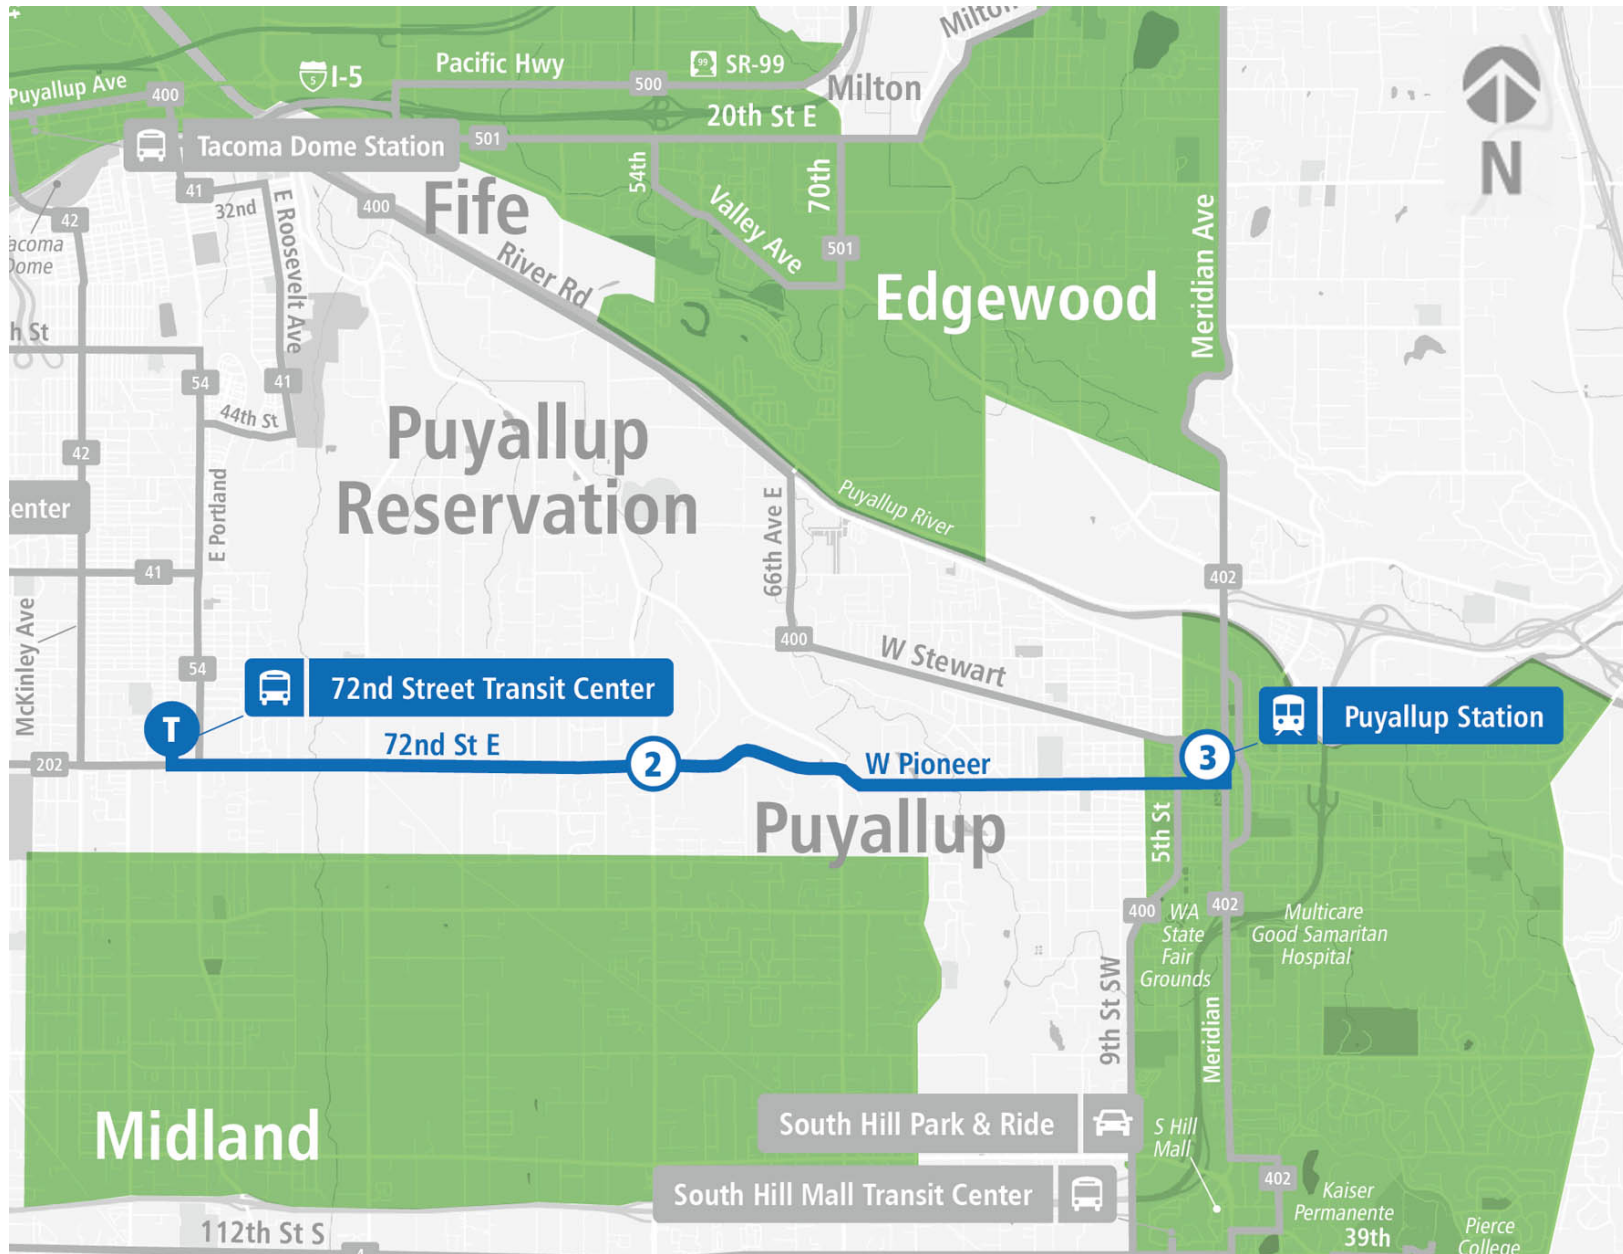

Route 409 Puyallup - 72nd St

## Route 409 Puyallup - 72nd St | 72nd St TC to Puyallup Station - Bay 2

**WEEKDAY**

<b>72nd St TC</b>	<b>72nd St E &amp; Canyon Rd</b>	<b>Puyallup Station - Bay 2</b>
06:10 AM	06:17 AM	06:31 AM
07:10 AM	07:17 AM	07:31 AM
08:10 AM	08:17 AM	08:31 AM
09:10 AM	09:17 AM	09:31 AM
10:10 AM	10:17 AM	10:31 AM
11:10 AM	11:17 AM	11:31 AM
12:10 PM	12:17 PM	12:31 PM
01:10 PM	01:17 PM	01:31 PM
02:10 PM	02:17 PM	02:31 PM
03:10 PM	03:17 PM	03:32 PM
04:10 PM	04:17 PM	04:33 PM
05:10 PM	05:17 PM	05:33 PM
06:10 PM	06:17 PM	06:33 PM
07:10 PM	07:17 PM	07:33 PM
<b>72nd St TC</b>	<b>72nd St E &amp; Canyon Rd</b>	<b>Puyallup Station - Bay 2</b>

**Route 409 Puyallup - 72nd St | Puyallup Station - Bay 2 to 72nd St TC**
**WEEKDAY**

<b>Puyallup Station - Bay 2</b>	<b>72nd St E &amp; Canyon Rd</b>	<b>72nd St TC</b>
06:42 AM	06:52 AM	06:59 AM
07:42 AM	07:52 AM	07:59 AM
08:42 AM	08:52 AM	08:59 AM
09:42 AM	09:52 AM	09:59 AM
10:42 AM	10:52 AM	10:59 AM
11:42 AM	11:52 AM	11:59 AM
12:42 PM	12:54 PM	01:01 PM
01:42 PM	01:54 PM	02:01 PM
02:42 PM	02:55 PM	03:03 PM
03:42 PM	03:55 PM	04:03 PM
04:42 PM	04:55 PM	05:03 PM
05:42 PM	05:53 PM	06:01 PM *
06:42 PM	06:53 PM	07:01 PM *
07:42 PM	07:53 PM	08:01 PM *
<b>Puyallup Station - Bay 2</b>	<b>72nd St E &amp; Canyon Rd</b>	<b>72nd St TC</b>

\* These trips do not continue as Route 202