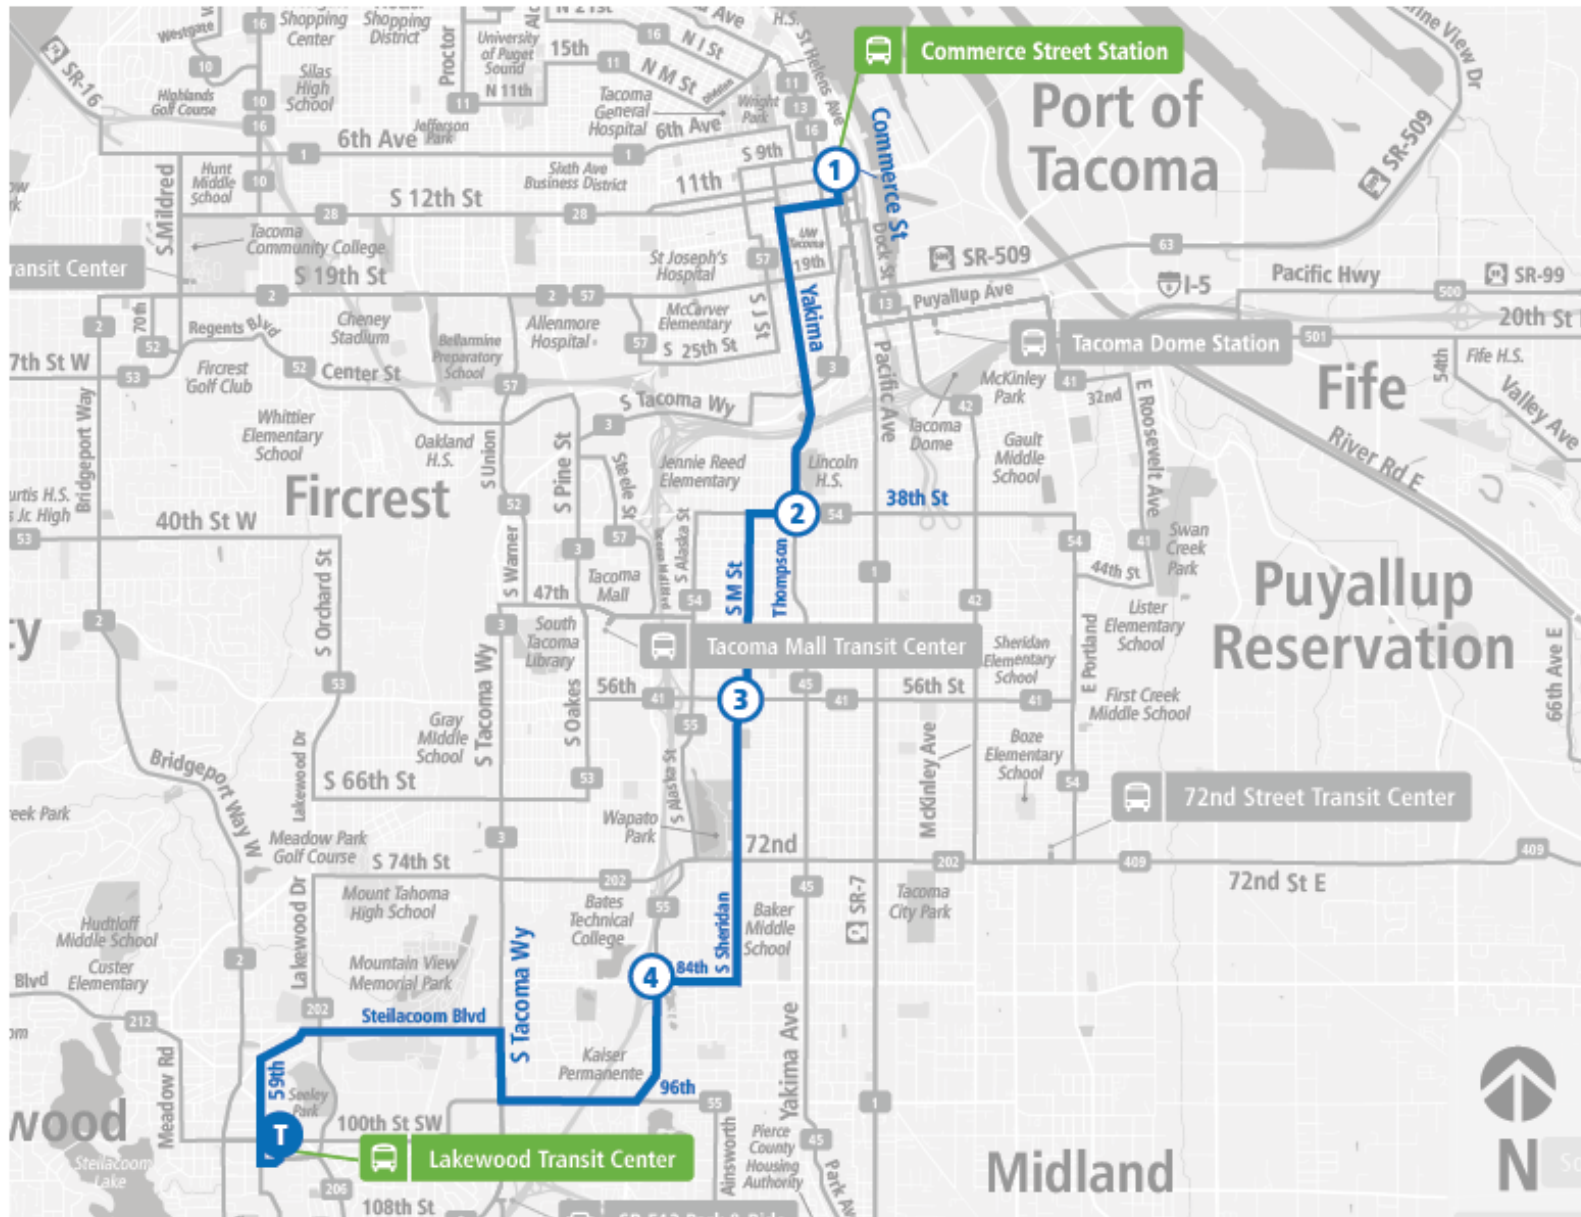

Route 48 Sheridan - M St