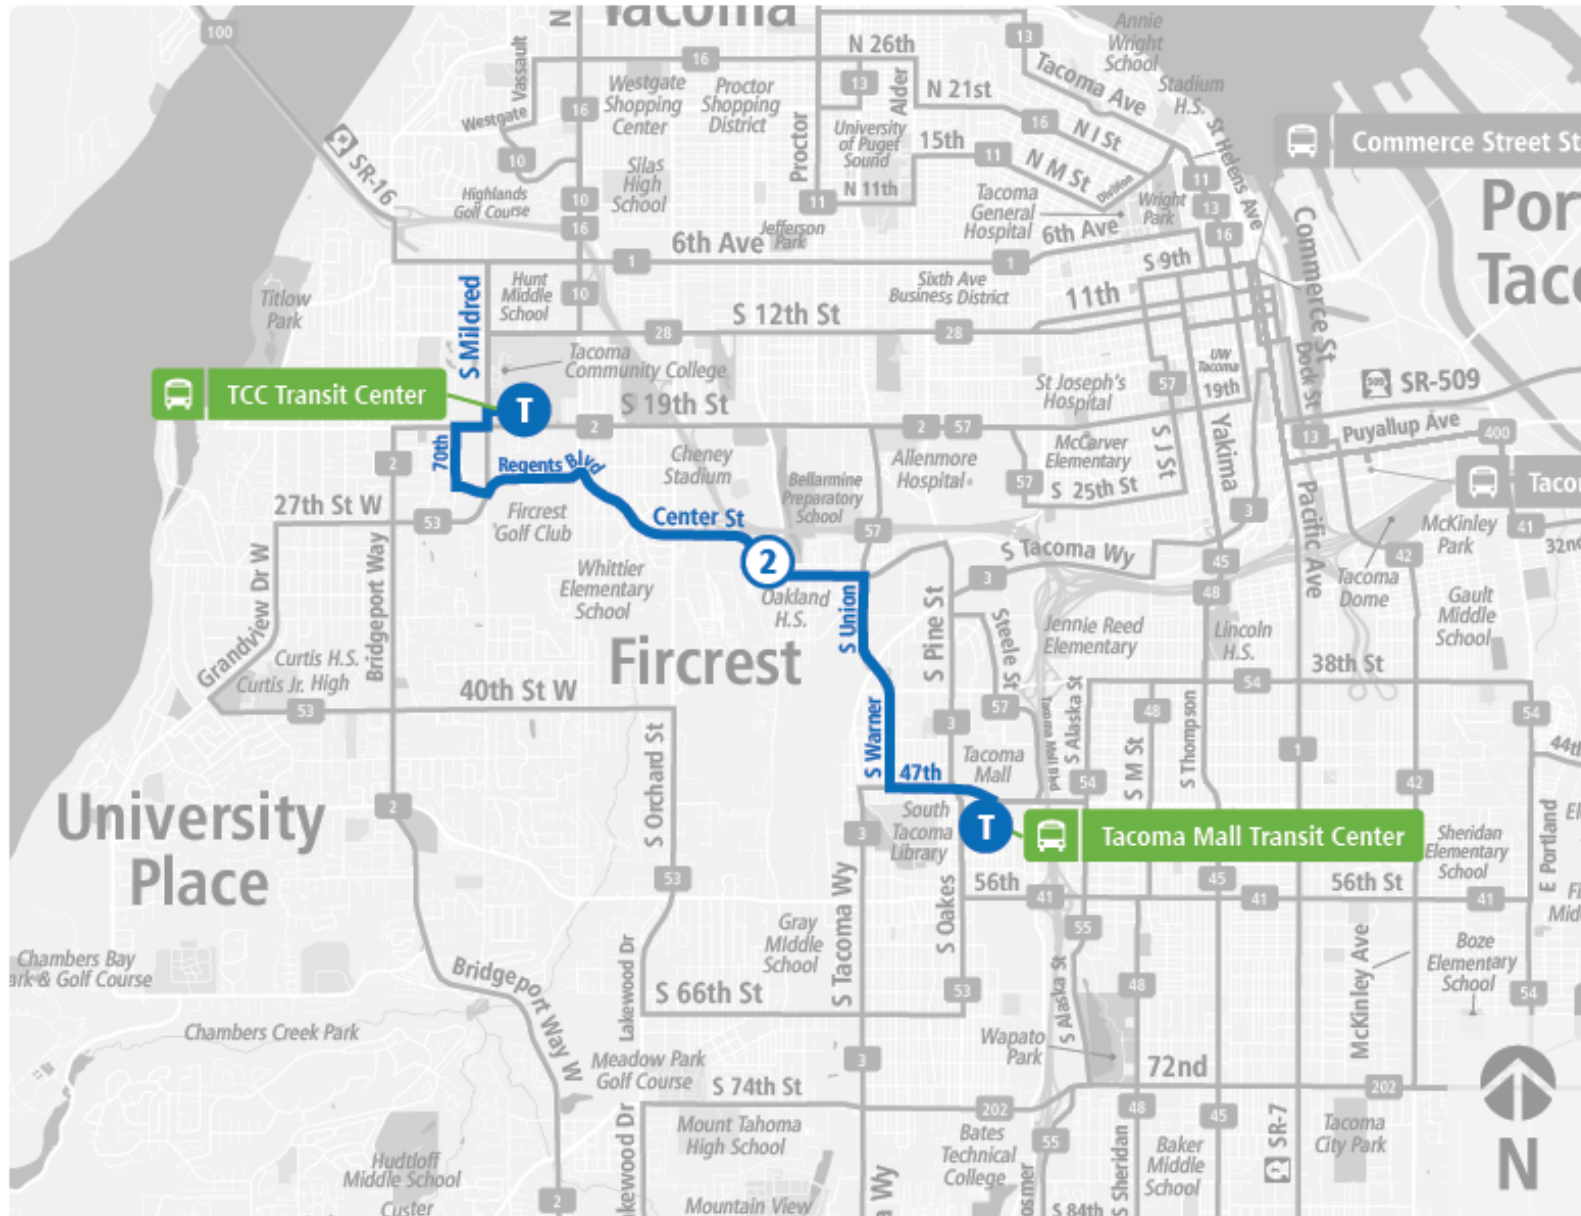

Route 52 Fircrest - TCC