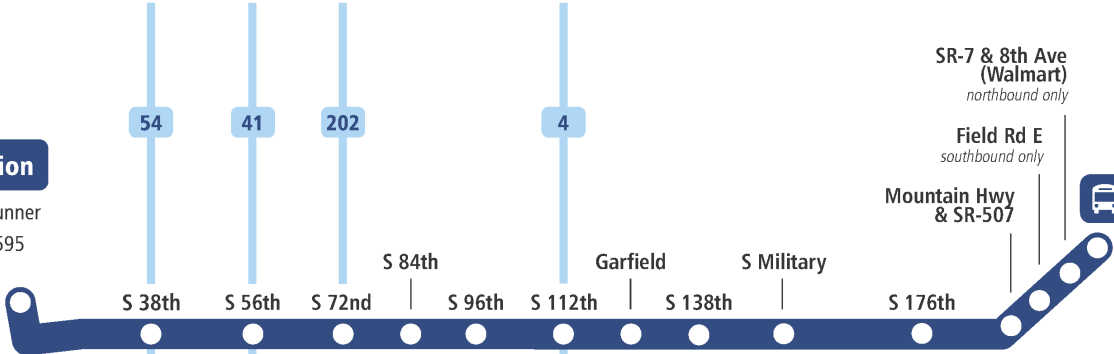

Stream Community Line Tacoma - Spanaway

# COMMUNITY LINE

**Tacoma Dome Station**

41 · 400 · 500 · 501 · Runner  
 574 · 586 · 590 · 594 · 595  
 Tacoma Link · Sounder

**Spanaway Transit Center**

COMING SOON

**Scan To Learn More**  
View an interactive map,  
timetables and fare info

- Community Line Stations
- Transit Hubs
- Intersecting Routes**  
Route 1 connects along  
SR-7 | Pacific Avenue

**Parkland Transit Center**

45 · 55

Tacoma

Parkland

Spanaway

Stream Community Line Tacoma - Spanaway | SR 7 & 8th Ave - Walmart to Tacoma Dome Station - Zone D

\* Estimated arrival

Stream Community Line Tacoma - Spanaway | Tacoma Dome Station - Zone A to SR 7 & 8th Ave - Walmart

**WEEKDAY**

Tacoma Dome Station - Zone A	Pacific Ave S & S 112th St	SR 7 & 8th Ave - Walmart
05:35 AM	05:56 AM *	06:28 AM *
05:55 AM	06:16 AM *	06:48 AM *
06:15 AM	06:36 AM *	07:08 AM *
06:35 AM	06:56 AM *	07:28 AM *
06:55 AM	07:16 AM *	07:48 AM *
07:15 AM	07:36 AM *	08:08 AM *
07:35 AM	07:56 AM *	08:28 AM *
04:05 PM	04:29 PM *	05:04 PM *
04:25 PM	04:49 PM *	05:24 PM *
04:45 PM	05:09 PM *	05:44 PM *
05:05 PM	05:29 PM *	06:04 PM *
05:25 PM	05:49 PM *	06:24 PM *
05:45 PM	06:09 PM *	06:44 PM *
06:05 PM	06:29 PM *	07:04 PM *
06:25 PM	06:49 PM *	07:24 PM *
06:45 PM	07:09 PM *	07:44 PM *
07:05 PM	07:29 PM *	08:04 PM *
Tacoma Dome Station - Zone A	Pacific Ave S & S 112th St	SR 7 & 8th Ave - Walmart