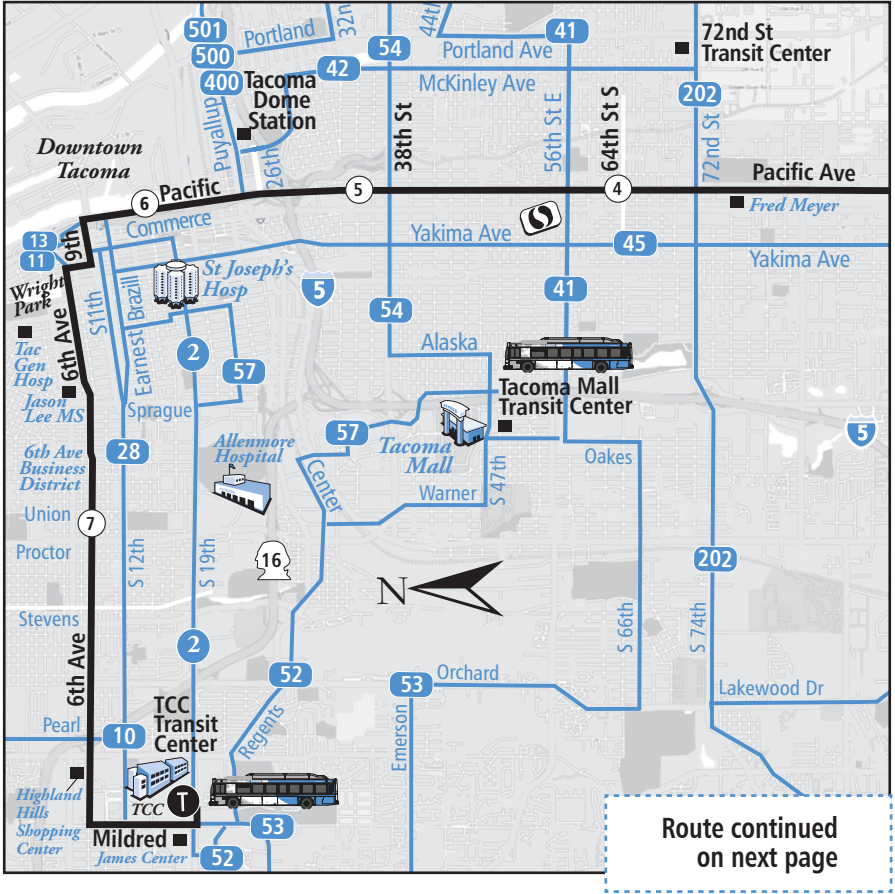

1

6th Ave-Pacific Ave

Revised June 13, 2021