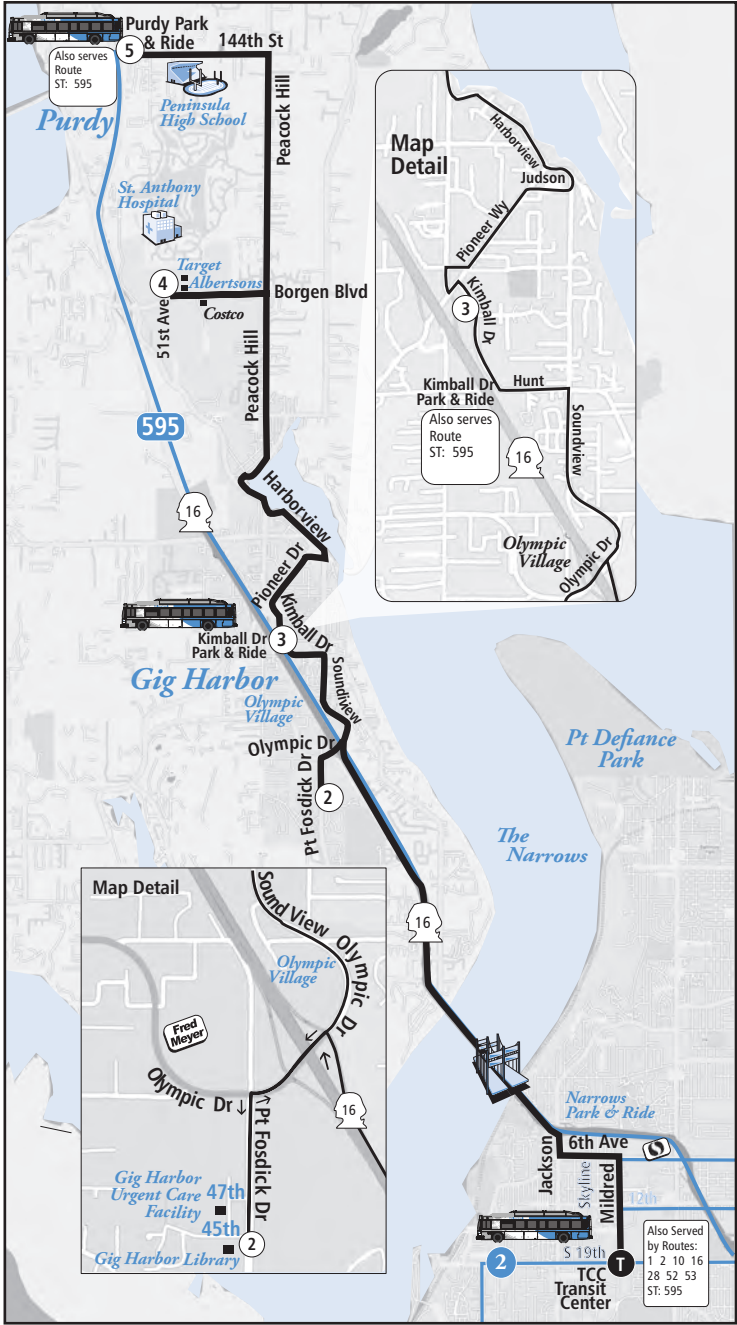

Route 100 Gig Harbor