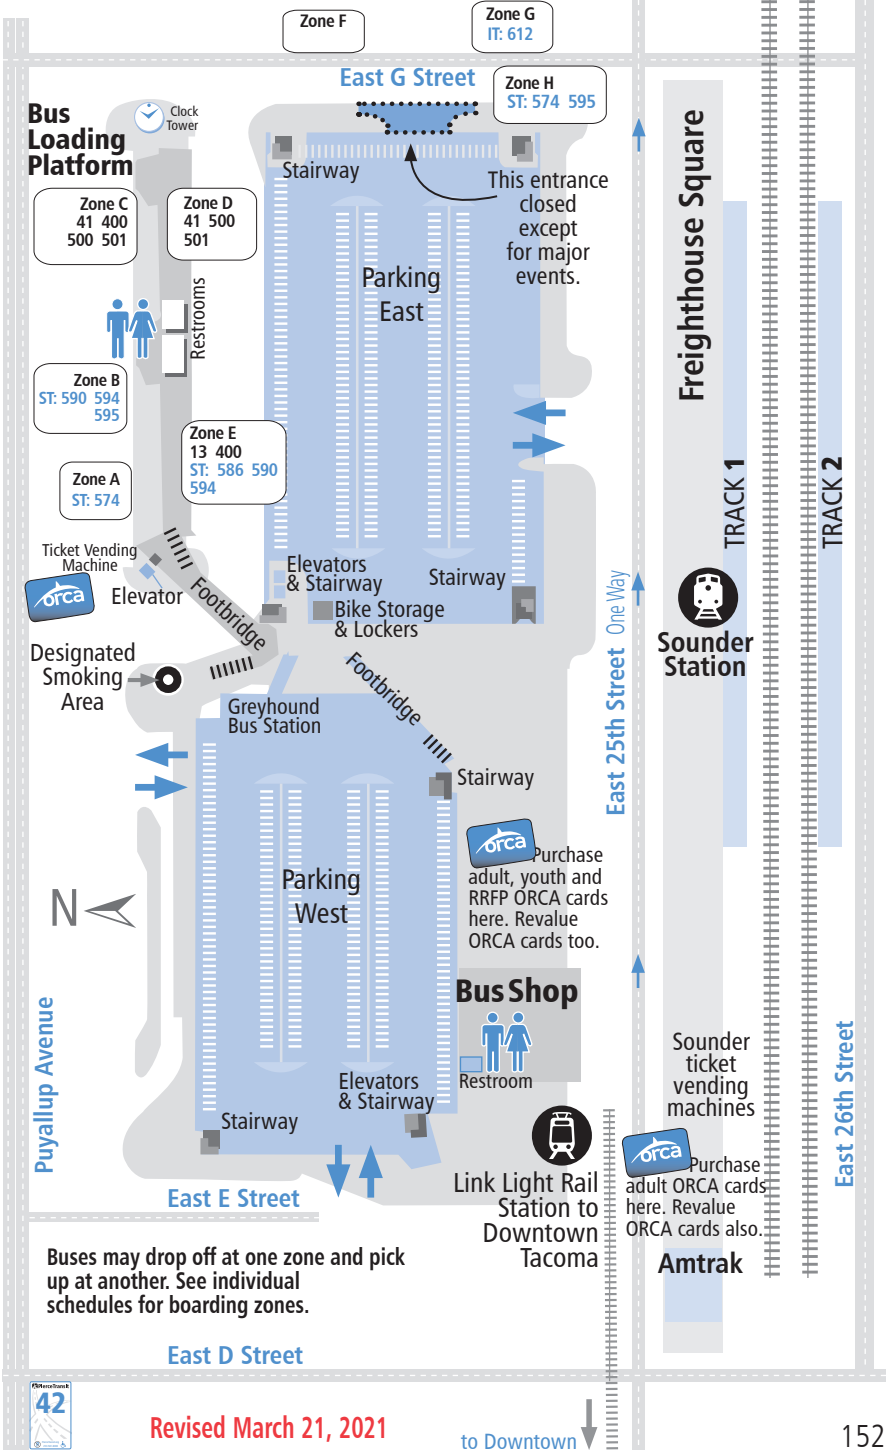

Tacoma Dome Station

Revised March 21, 2021

to Downtown ↓

Pierce Transit passes now on your phone!
**DOWNLOAD THE HOPTHRU APP,
AND WITH PIERCEPAYSM YOU'RE
ON YOUR WAY!**

"This has greatly simplified riding the bus!"