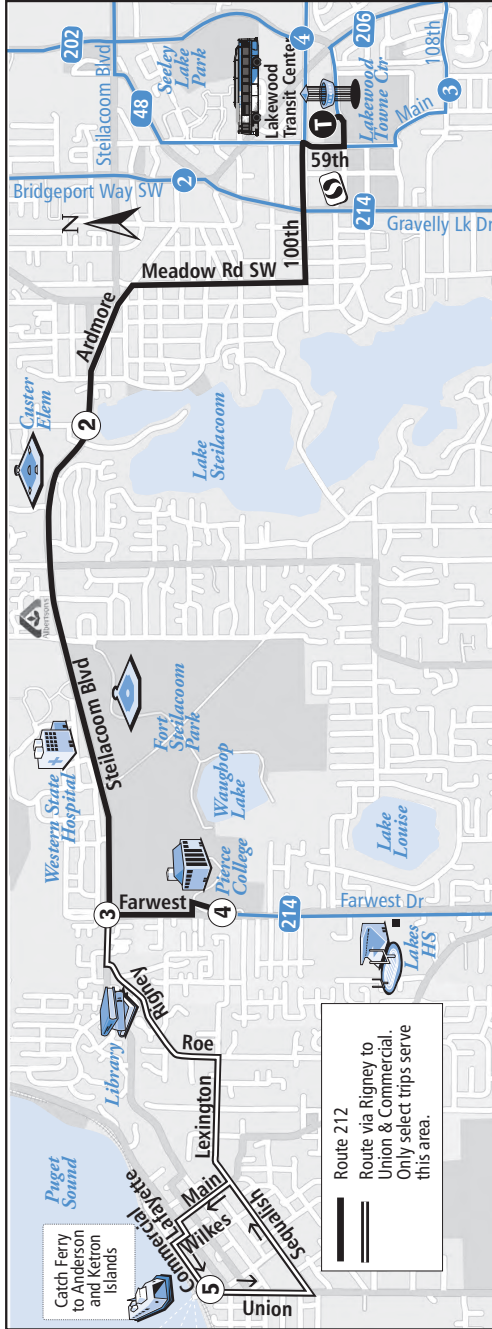

Route **212** Steilacoom

For Anderson and Ketron Island ferry information: 253.588.1950 or piercecounitywa.gov/1793/Ferry