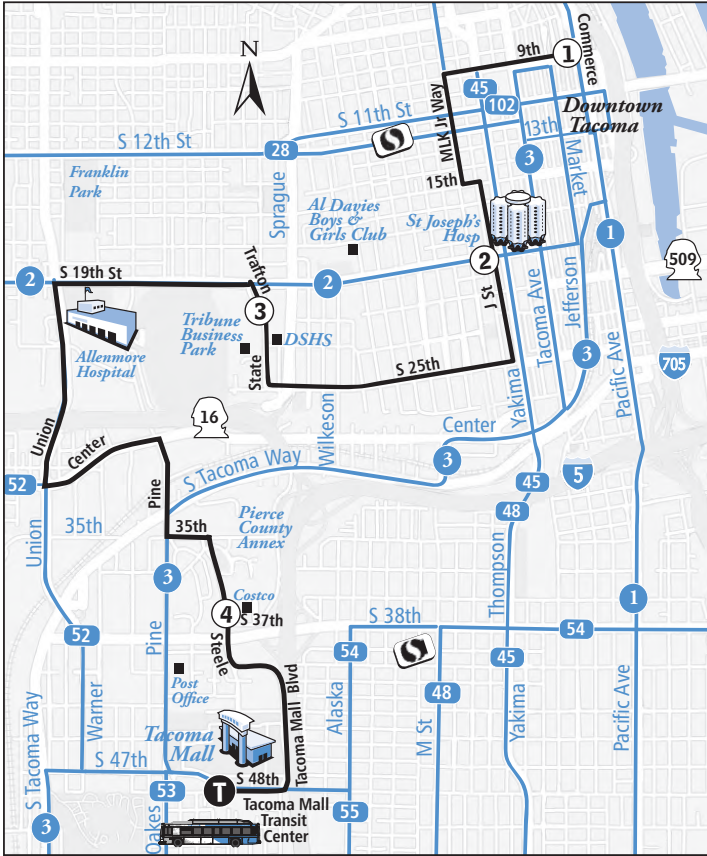

Union-S 19th St-Hilltop