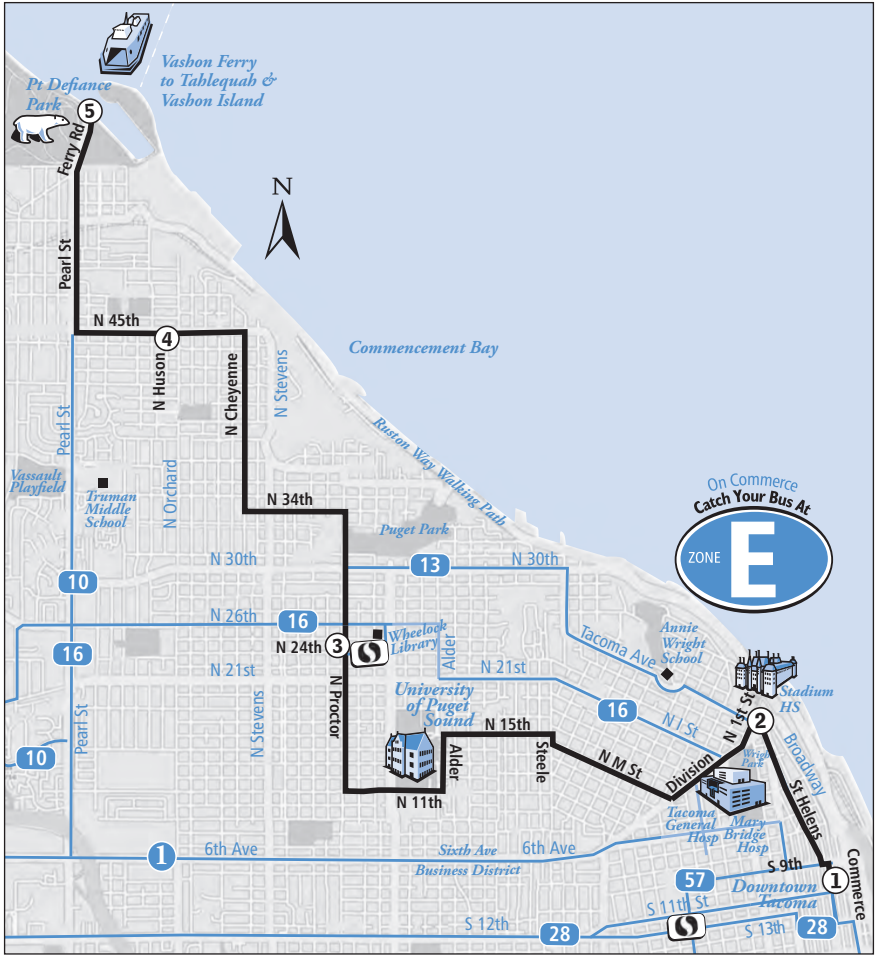

Point Defiance to TCC

Point Defiance	N 26th & Pearl	TCC Transit Center
3	2	T
10:30am	10:38	10:51
12:30pm	12:38	12:51
1:30	1:39	1:52
2:30	2:39	2:52
3:30	3:39	3:52
4:30	4:39	4:52
5:30	5:39	5:52

Revised March 21, 2021