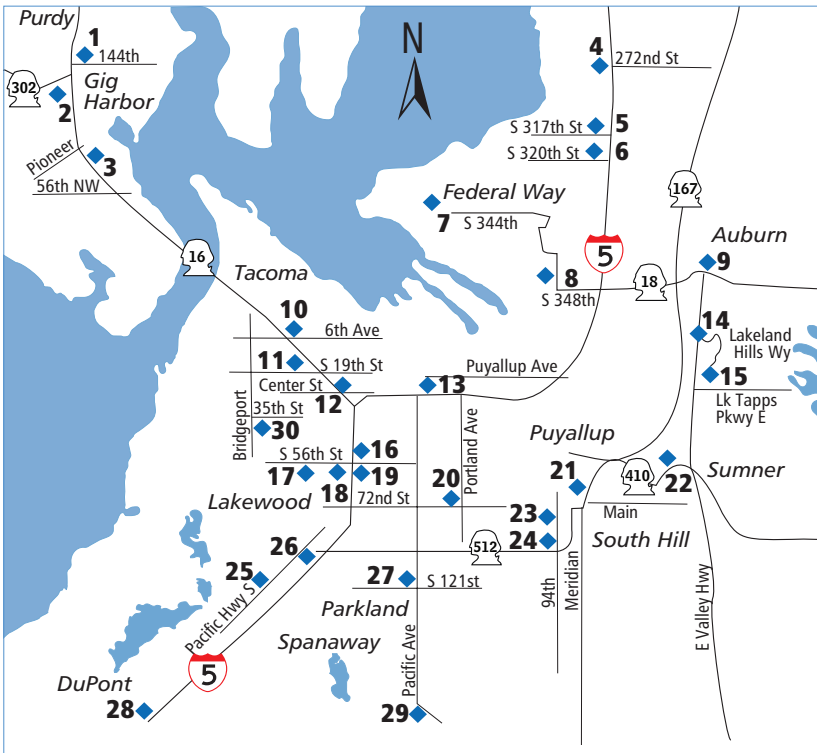

TTY Relay for the hearing impaired: 711

SHUTTLE: 253.581.8000, option 1, then option 2

Route-specific Alerts: PierceTransit.org/StayConnected

Park & Rides

Park & Ride Lot Locations Most Park & Ride lots are conveniently located along local or express bus routes. Many vanpool customers meet their vanpools at our park and rides. Commuters may park their personal vehicles for up to 24 hours. You can even ride your bike to the Park & Ride lot, load it on the rack at the front of the bus, and be on your way. Secure bike lockers are available at many Park & Rides for a nominal rental fee; look for the  symbol on the following page for their locations.