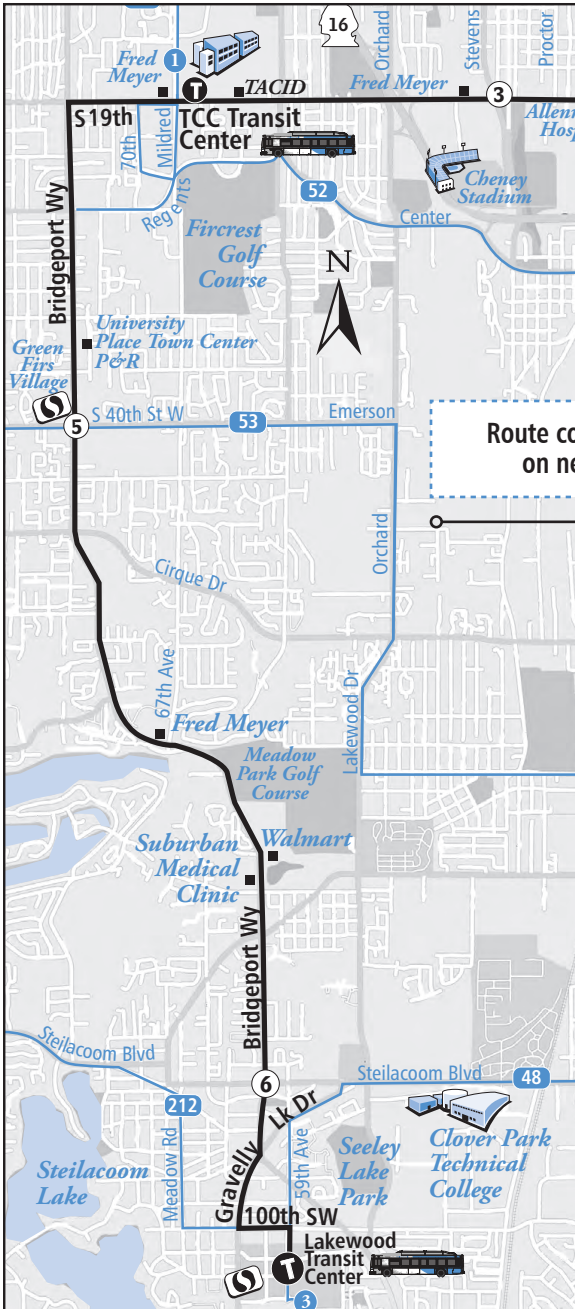

*Revised June 13, 2021

2

S 19th St-Bridgeport

2 S 19th St-Bridgeport

The way 2 go!

You can ride all the way between Downtown Tacoma, Tacoma Community College, and Lakewood—over 12 miles—without changing buses. Popular destinations include Lakewood Towne Center, Green Firs Village in University Place, Allenmore and St. Joseph's Hospitals.