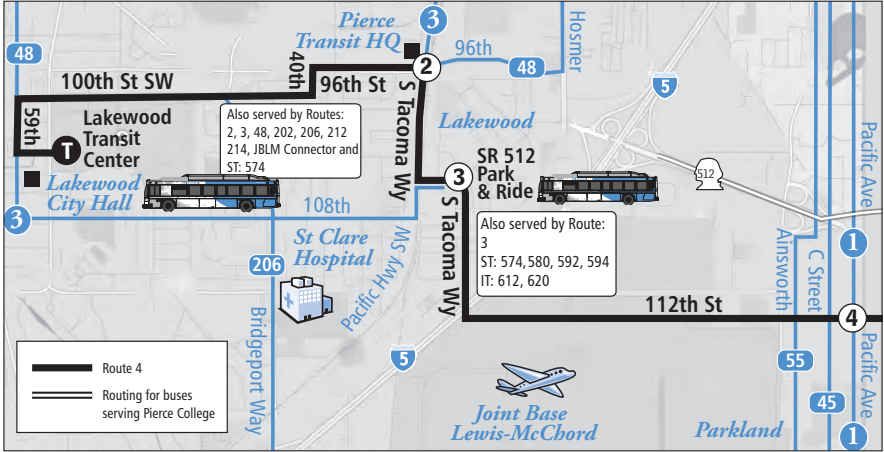

4 Lakewood-South Hill

map is not to scale

Route continued
on next page

→

Route 4 travels from Lakewood Transit Center all the way to South Hill Mall Transit Center and back again, via 112th St E. On weekdays, Route 4 also serves Pierce College Puyallup on most trips.

With frequent trips and popular destinations along the way, find out what's in it 4 you!