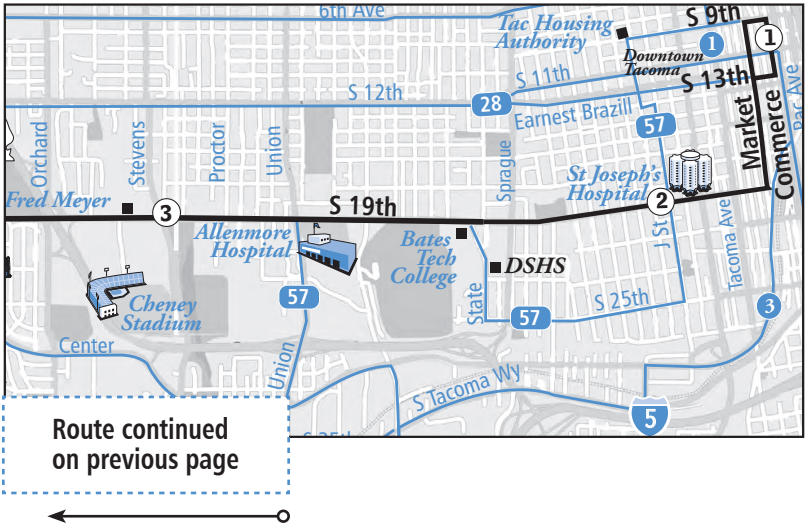

*Revised June 13, 2021

2

S 19th St-Bridgeport

2 S 19th St-Bridgeport

The way 2 go!

You can ride all the way between Downtown Tacoma, Tacoma Community College, and Lakewood—over 12 miles—without changing buses. Popular destinations include Lakewood Towne Center, Green Firs Village in University Place, Allenmore and St. Joseph's Hospitals.