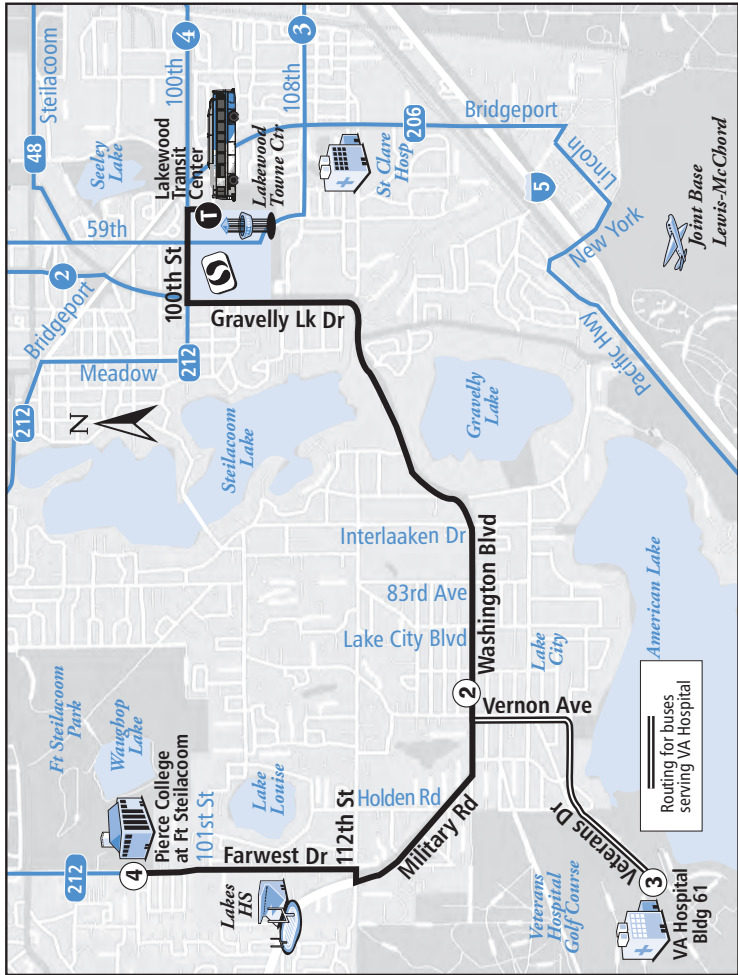

Route
214 Washington

NOTE: Security procedures may affect bus operations at the VA Hospital.
Call 253.581.8000 or visit PierceTransit.org for more information.