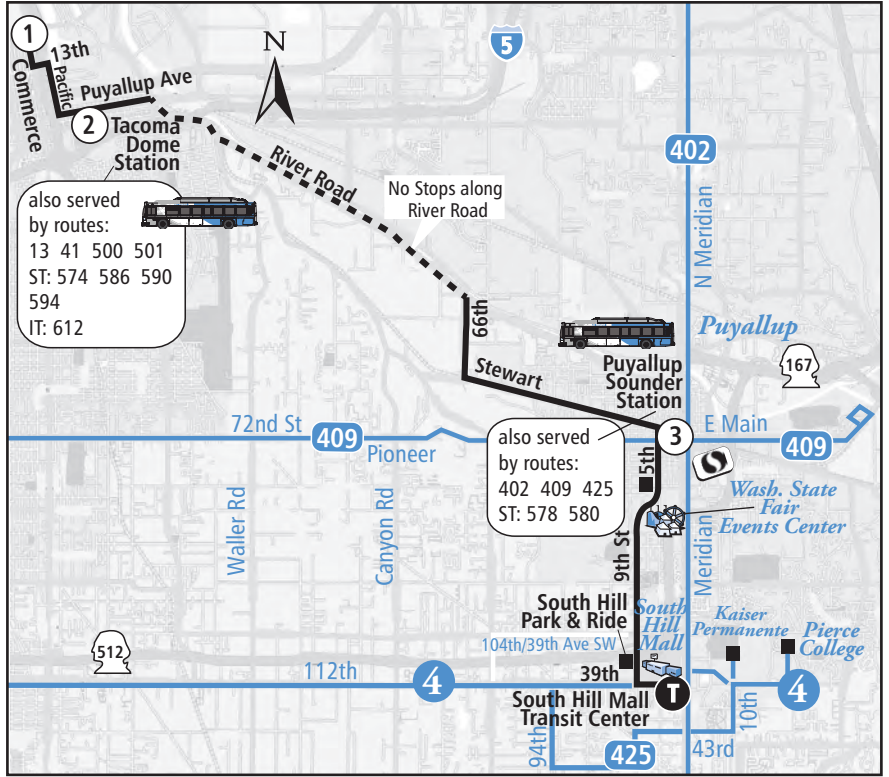

Revised March 21, 2021

* Weekend trips from Pierce College to Lakewood do not serve the VA Hospital

Route 400 Puyallup-Downtown Tacoma

Sounder Train to Seattle

Leaves Tacoma	Leaves Puyallup	Arrives in Seattle
4:50am	5:03	5:52
5:15	5:28	6:17
5:40	5:53	6:42
6:00	6:13	7:02
6:20	6:33	7:22
6:40	6:53	7:42
7:00	7:13	8:02
7:50	8:03	8:52
5:15pm	5:27	6:16