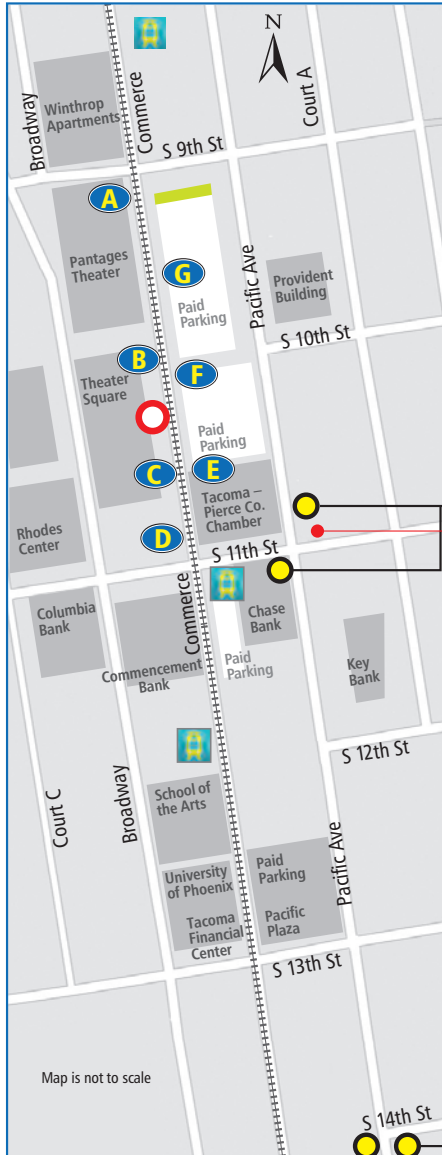

**11 • 63
SHUTTLE**

ZONE F

BOARDING FOR ROUTES:

16 • 57

ZONE G

BOARDING FOR ROUTES:

**45
ST: 594**

PACIFIC & 11TH