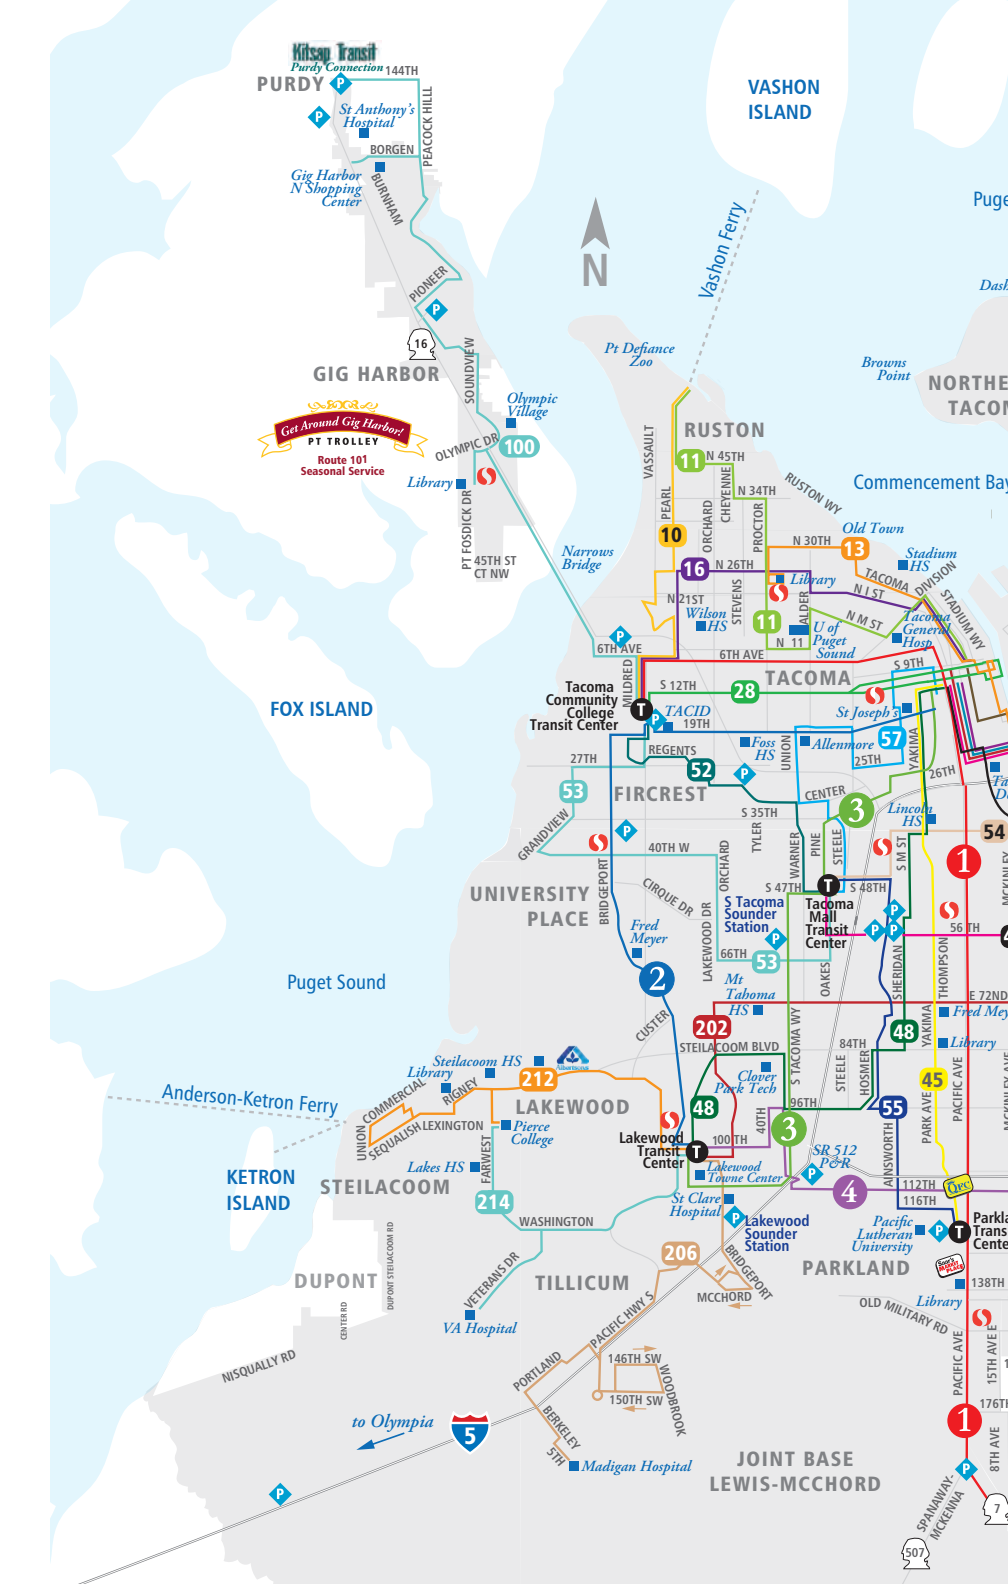

September 20, 2020 - September 18, 2021

Revised June 13, 2021

Routes & Schedules

Help
Conserve
Resources
One Book Per
Customer

253.581.8000 | PierceTransit.org

Kitsap Transit
Purdy Connection 144TH
PURDY
St Anthony's Hospital
BORGEN
Gig Harbor N Shopping Center
BURHAM

Get Around Gig Harbor
PT TROLLEY
Route 101
Seasonal Service

TACOMA
Tacoma Community College Transit Center
TACID 19TH
MILDRED

LAKEWOOD
Steilacoom HS
Library
BIGNAY
SEQUALISH LEXINGTON
Lakes HS
Pierce College
Lakewood Transit Center
St. Clare Hospital
Lakewood Sounder Station