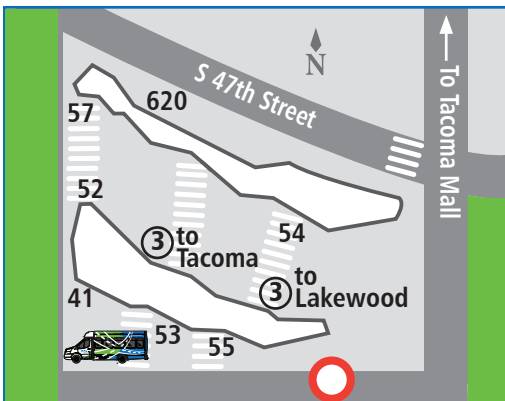

South Hill Mall Transit Center

39th Ave SW

- ④ Lakewood-South Hill
- 400 Puyallup–Downtown Tacoma
- 402 Meridian
- 425 Puyallup Connector

Tacoma Community College Transit Center

S 19th & Mildred

- ① 6th Ave–Pacific Ave
- ② S 19th Street–Bridgeport
- 10 Pearl St
- 16 North End
- 28 S 12th St
- 52 Fircrest–TCC
- 53 University Place
- 100 Gig Harbor–TCC
- 595 Gig Harbor–Seattle

Tacoma Mall Transit Center

S 48th & Oakes

- ③ South Tacoma Way
- 41 S 56th St–Salishan
- 52 Fircrest–TCC
- 53 University Place
- 54 S 38th St–Portland Ave
- 55 Tacoma Mall
- 57 Union–S 19th–Hilltop
- IT 620 Olympia–512 P&R–Lacey