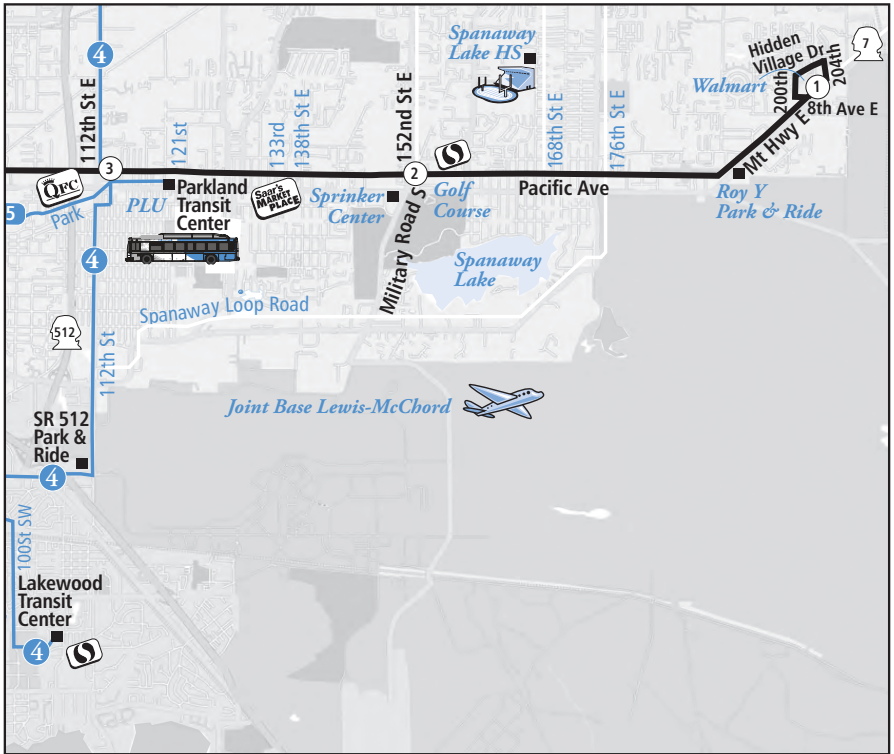

Revised March 21, 2021

1

6th Ave-Pacific Ave

Revised June 13, 2021

1 6th Ave-Pacific Ave

Route continued
on previous page

When you see a **dash (-----)**,
the bus doesn't serve
that timepoint.

SR 7 & 8th Ave Walmart	Pacific & Military
1	2
-----	-----
-----	-----
7:03	7:13
7:36	7:46
8:03	8:13