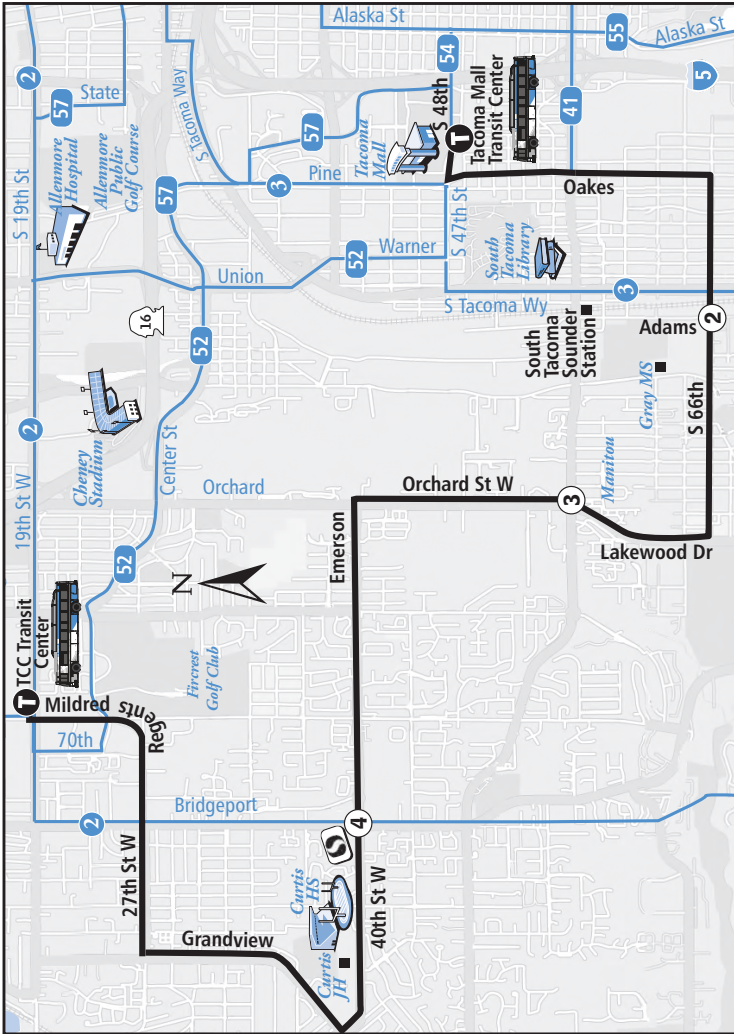

Revised
March 21, 2021

University Place

University Place

53 Weekdays

TCC Transit Center to Tacoma Mall

TCC Transit Center	40th & Bridgeport	Orchard & 56th	66th & Adams	Tacoma Mall Transit Center
T	4	3	2	T
6:00am	6:10	6:18	6:25	6:45
6:30	6:40	6:48	6:55	7:15
7:00	7:10	7:18	7:25	7:45
7:30	7:40	7:48	7:55	8:15
8:00	8:10	8:18	8:25	8:45
8:30	8:40	8:48	8:55	9:15
9:00	9:10	9:18	9:25	9:45
9:30	9:40	9:48	9:55	10:15
10:00	10:10	10:18	10:25	10:45
10:30	10:40	10:48	10:55	11:15
11:00	11:10	11:18	11:25	11:45
11:30	11:40	11:48	11:55	12:15
12:00pm	12:10	12:18	12:25	12:45
12:30	12:41	12:50	12:58	1:15
1:00	1:11	1:20	1:28	1:45
1:30	1:41	1:50	1:58	2:15
2:00	2:11	2:20	2:28	2:45
2:30	2:41	2:50	2:58	3:15
3:00	3:11	3:20	3:28	3:45
3:30	3:41	3:50	3:58	4:15
4:00	4:11	4:20	4:28	4:45
4:30	4:41	4:50	4:58	5:15
5:00	5:11	5:20	5:28	5:45
5:30	5:40	5:48	5:55	6:15
6:00	6:10	6:18	6:25	6:45
7:00	7:10	7:18	7:25	7:45
8:00	8:10	8:18	8:25	8:45
9:00	9:10	9:18	9:25	9:45
10:00	10:10	10:18	10:25	10:45