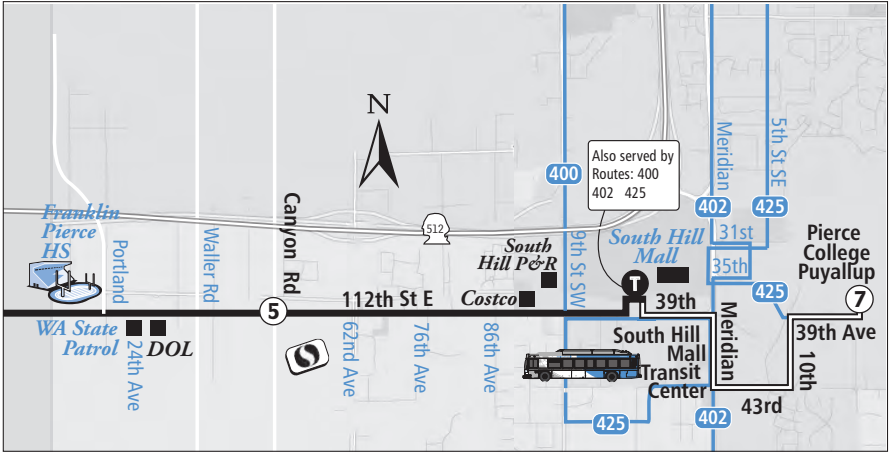

4 Lakewood-South Hill

map is not to scale

Route continued
on previous page

Rider Alert:

Pierce Transit operates its own JBLM Connector, an on-demand service from Lakewood Transit Center onto JBLM, for passengers with appropriate identification. See page 150 for a list of stops and more information.

Revised September 25, 2020