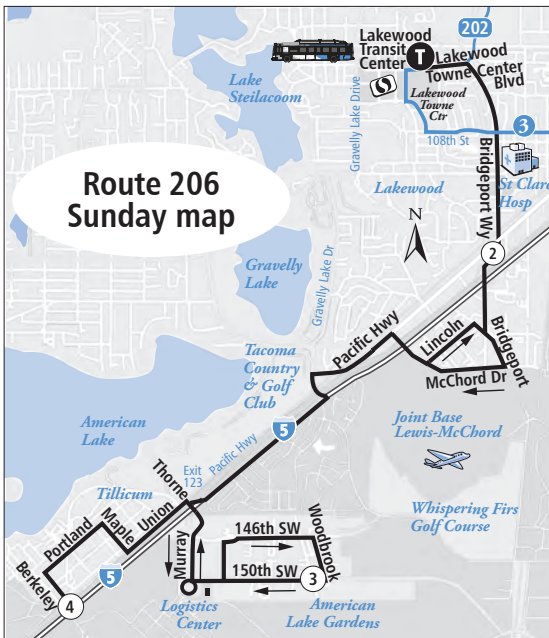

206 Sundays

Lakewood TC to Berkeley & Union

Lakewood Transit Center	Bridgeport & Pacific Hwy	150th & Woodbrook	Berkeley & Washington
T	2	3	4
9:00am	9:05	9:22	9:30
10:00	10:05	10:22	10:30
11:00	11:05	11:22	11:30
12:00pm	12:05	12:22	12:30
1:00	1:05	1:22	1:30
2:00	2:05	2:22	2:30
3:00	3:05	3:22	3:30
4:00	4:05	4:22	4:30
5:00	5:05	5:22	5:30
6:00	6:05	6:22	6:30

Berkeley & Union to Lakewood TC

Berkeley & Washington	150th & Woodbrook	Bridgeport & Pacific Hwy	Lakewood Transit Center
4	3	2	T
7:30am	7:44	7:59	8:07
9:30	9:44	9:59	10:07
10:30	10:44	10:59	11:07
11:30	11:44	11:59	12:07pm
12:30	12:44	12:59	1:07
1:30	1:44	1:59	2:07
2:30	2:44	2:59	3:07
3:30	3:44	3:59	4:07
4:30	4:44	4:59	5:07
5:30	5:44	5:59	6:07
6:30	6:44	6:59	7:07

Revised March 21, 2021