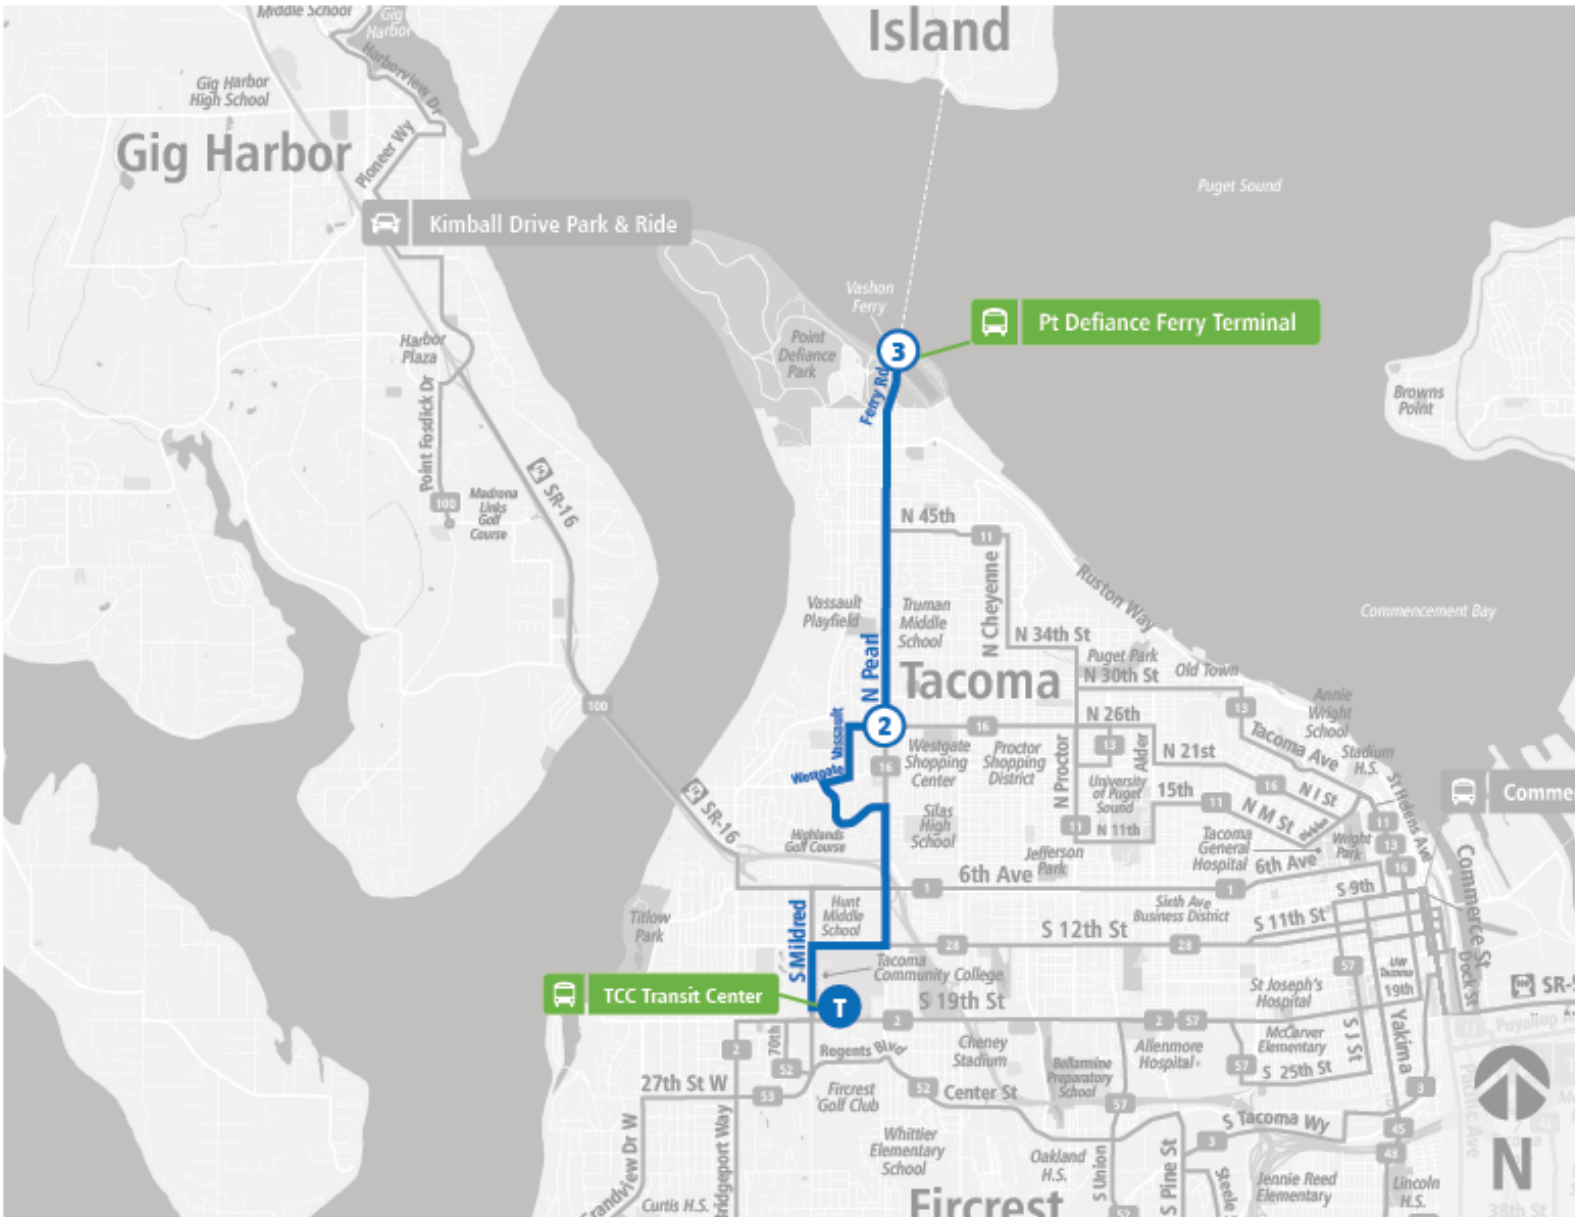

Route 10 Pearl St

Route 10 Pearl St | TCC TC to Pt Defiance Ferry Terminal
WEEKDAY

TCC TC	Pearl St & N 26th St	Pt Defiance Ferry Terminal
05:15 AM	05:26 AM	05:36 AM
05:45 AM	05:56 AM	06:06 AM
06:15 AM	06:26 AM	06:36 AM
06:45 AM	06:56 AM	07:06 AM
07:15 AM	07:27 AM	07:37 AM
07:45 AM	07:57 AM	08:07 AM
08:15 AM	08:27 AM	08:37 AM
08:45 AM	08:57 AM	09:07 AM
09:15 AM	09:27 AM	09:37 AM
09:45 AM	09:57 AM	10:07 AM
10:15 AM	10:27 AM	10:37 AM
10:45 AM	10:57 AM	11:07 AM
11:15 AM	11:27 AM	11:37 AM
11:45 AM	11:58 AM	12:09 PM
12:15 PM	12:28 PM	12:39 PM
12:45 PM	12:58 PM	01:09 PM
01:15 PM	01:28 PM	01:40 PM
01:45 PM	01:58 PM	02:10 PM
02:15 PM	02:28 PM	02:40 PM
02:45 PM	02:58 PM	03:10 PM
03:15 PM	03:28 PM	03:40 PM
03:45 PM	03:58 PM	04:10 PM
04:15 PM	04:28 PM	04:39 PM
04:45 PM	04:58 PM	05:09 PM
05:15 PM	05:28 PM	05:39 PM
05:45 PM	05:58 PM	06:09 PM
06:15 PM	06:28 PM	06:38 PM
07:15 PM	07:28 PM	07:37 PM
08:15 PM	08:28 PM	08:37 PM
09:15 PM	09:28 PM	09:37 PM

Route 10 Pearl St | Pt Defiance Ferry Terminal to TCC TC
SUNDAY

Pt Defiance Ferry Terminal	26th St N & Pearl St	TCC TC
09:30 AM	09:38 AM	09:51 AM
10:30 AM	10:38 AM	10:51 AM
11:30 AM	11:38 AM	11:51 AM
12:30 PM	12:38 PM	12:51 PM
01:30 PM	01:39 PM	01:52 PM
02:30 PM	02:39 PM	02:52 PM
03:30 PM	03:39 PM	03:52 PM
04:30 PM	04:39 PM	04:52 PM
05:30 PM	05:39 PM	05:52 PM
Pt Defiance Ferry Terminal	26th St N & Pearl St	TCC TC