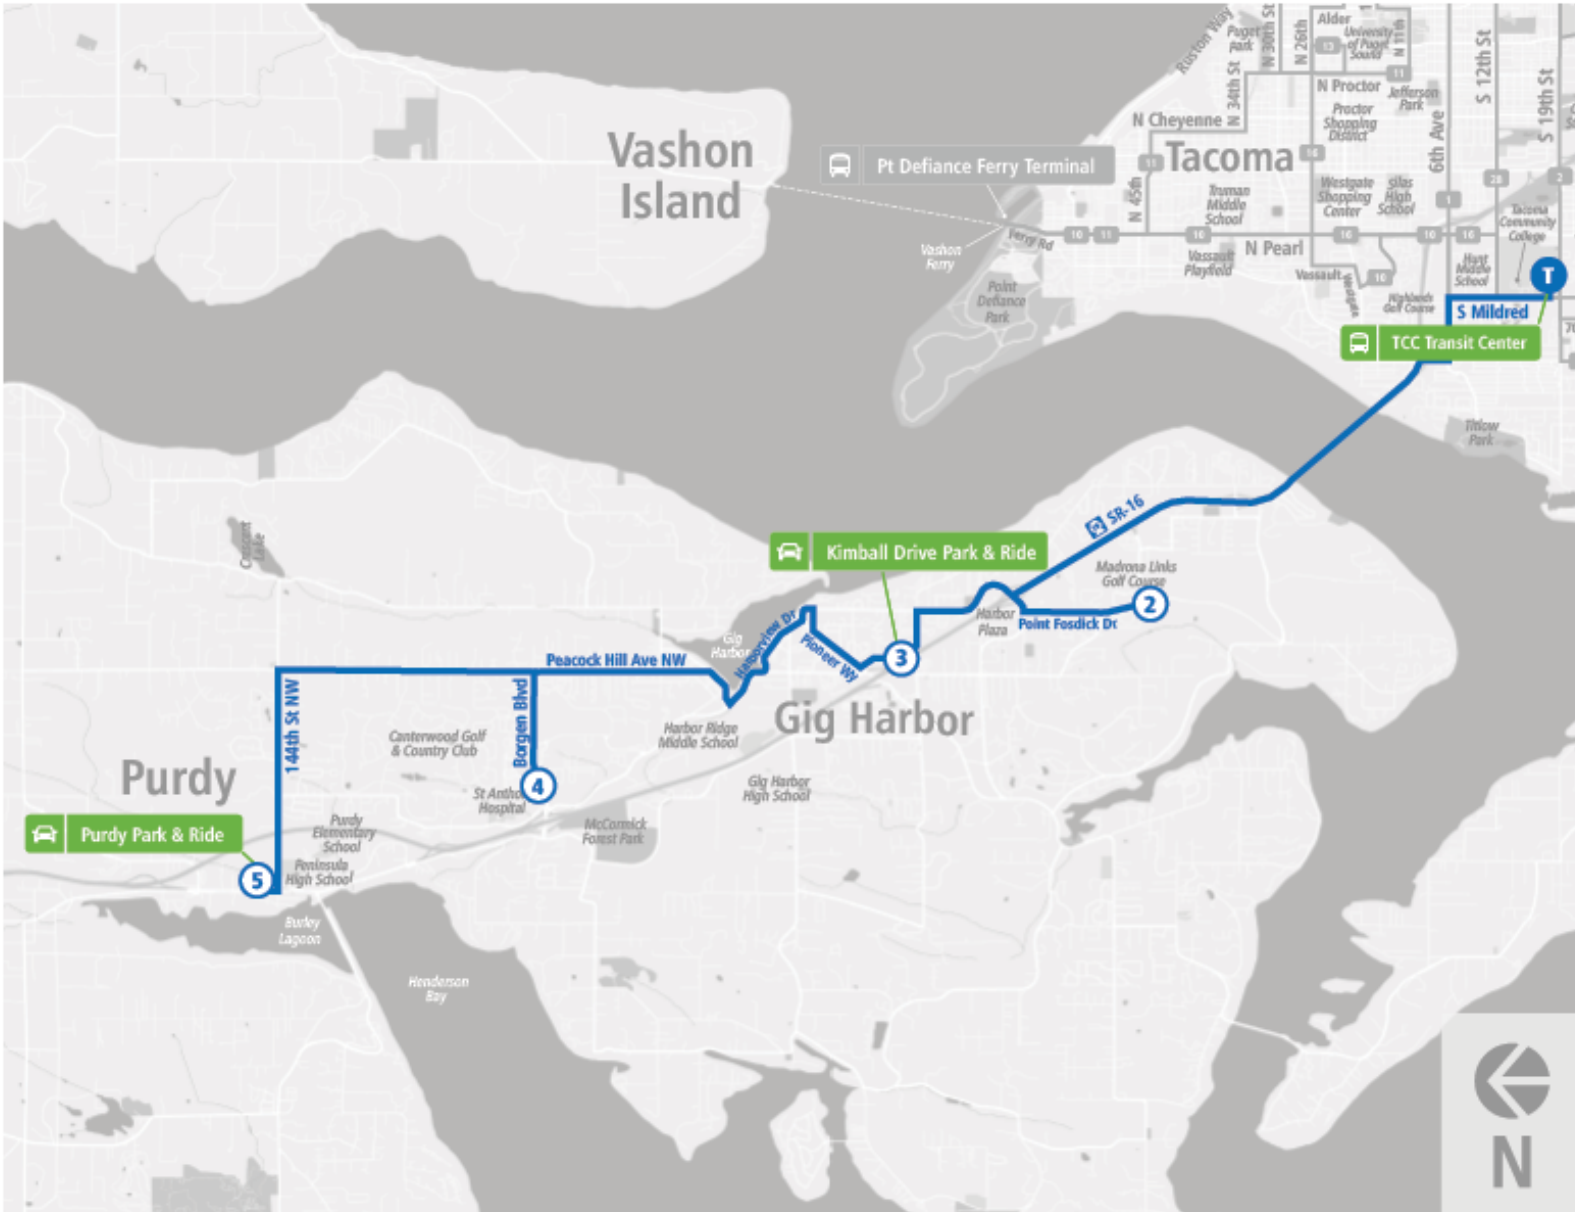

Route 100 Gig Harbor

Route 100 Gig Harbor | TCC TC to Purdy P&R

WEEKDAY

TCC TC	Pt Fosdick Dr NW & 45th St Ct NW	Kimball Dr P&R - Bay 4	Borgen Blvd & 51st Ave NW	Purdy P&R
07:15 AM	07:29 AM	07:39 AM	07:54 AM	08:08 AM
08:15 AM	08:31 AM	08:41 AM	08:56 AM	09:10 AM
09:15 AM	09:31 AM	09:41 AM	09:58 AM	10:12 AM
10:15 AM	10:31 AM	10:41 AM	10:58 AM	11:12 AM
11:15 AM	11:31 AM	11:41 AM	11:58 AM	12:12 PM
12:15 PM	12:31 PM	12:41 PM	12:58 PM	01:12 PM
01:15 PM	01:31 PM	01:41 PM	01:58 PM	02:13 PM
02:15 PM	02:32 PM	02:42 PM	02:59 PM	03:15 PM
03:15 PM	03:32 PM	03:42 PM	03:59 PM	04:16 PM
04:15 PM	04:32 PM	04:42 PM	04:59 PM	05:16 PM
05:15 PM	05:31 PM	05:41 PM	05:57 PM	06:13 PM
06:15 PM	06:29 PM	06:39 PM	06:55 PM	07:09 PM
07:15 PM	07:29 PM	07:39 PM	07:55 PM	08:09 PM
08:15 PM	08:29 PM	08:39 PM	08:55 PM	09:09 PM
TCC TC	Pt Fosdick Dr NW & 45th St Ct NW	Kimball Dr P&R - Bay 4	Borgen Blvd & 51st Ave NW	Purdy P&R

Route 100 Gig Harbor | Purdy P&R to TCC TC

WEEKDAY

Purdy P&R	Borgen Blvd & 51st Ave NW	Kimball Dr P&R - Bay 1	Pt Fosdick Dr NW & 45th St Ct NW	TCC TC
07:18 AM	07:29 AM	07:44 AM	07:51 AM	08:08 AM
08:18 AM	08:29 AM	08:45 AM	08:52 AM	09:09 AM
09:18 AM	09:30 AM	09:45 AM	09:52 AM	10:10 AM
10:18 AM	10:30 AM	10:45 AM	10:52 AM	11:10 AM
11:18 AM	11:29 AM	11:44 AM	11:52 AM	12:10 PM
12:18 PM	12:29 PM	12:44 PM	12:51 PM	01:09 PM
01:18 PM	01:29 PM	01:44 PM	01:51 PM	02:09 PM
02:18 PM	02:29 PM	02:44 PM	02:51 PM	03:09 PM
03:18 PM	03:29 PM	03:44 PM	03:51 PM	04:09 PM
04:18 PM	04:29 PM	04:44 PM	04:51 PM	05:09 PM
05:18 PM	05:29 PM	05:44 PM	05:51 PM	06:08 PM
06:18 PM	06:29 PM	06:43 PM	06:50 PM	07:07 PM
07:18 PM	07:29 PM	07:43 PM	07:50 PM	08:07 PM
08:18 PM	08:29 PM	08:43 PM	08:50 PM	09:07 PM
Purdy P&R	Borgen Blvd & 51st Ave NW	Kimball Dr P&R - Bay 1	Pt Fosdick Dr NW & 45th St Ct NW	TCC TC