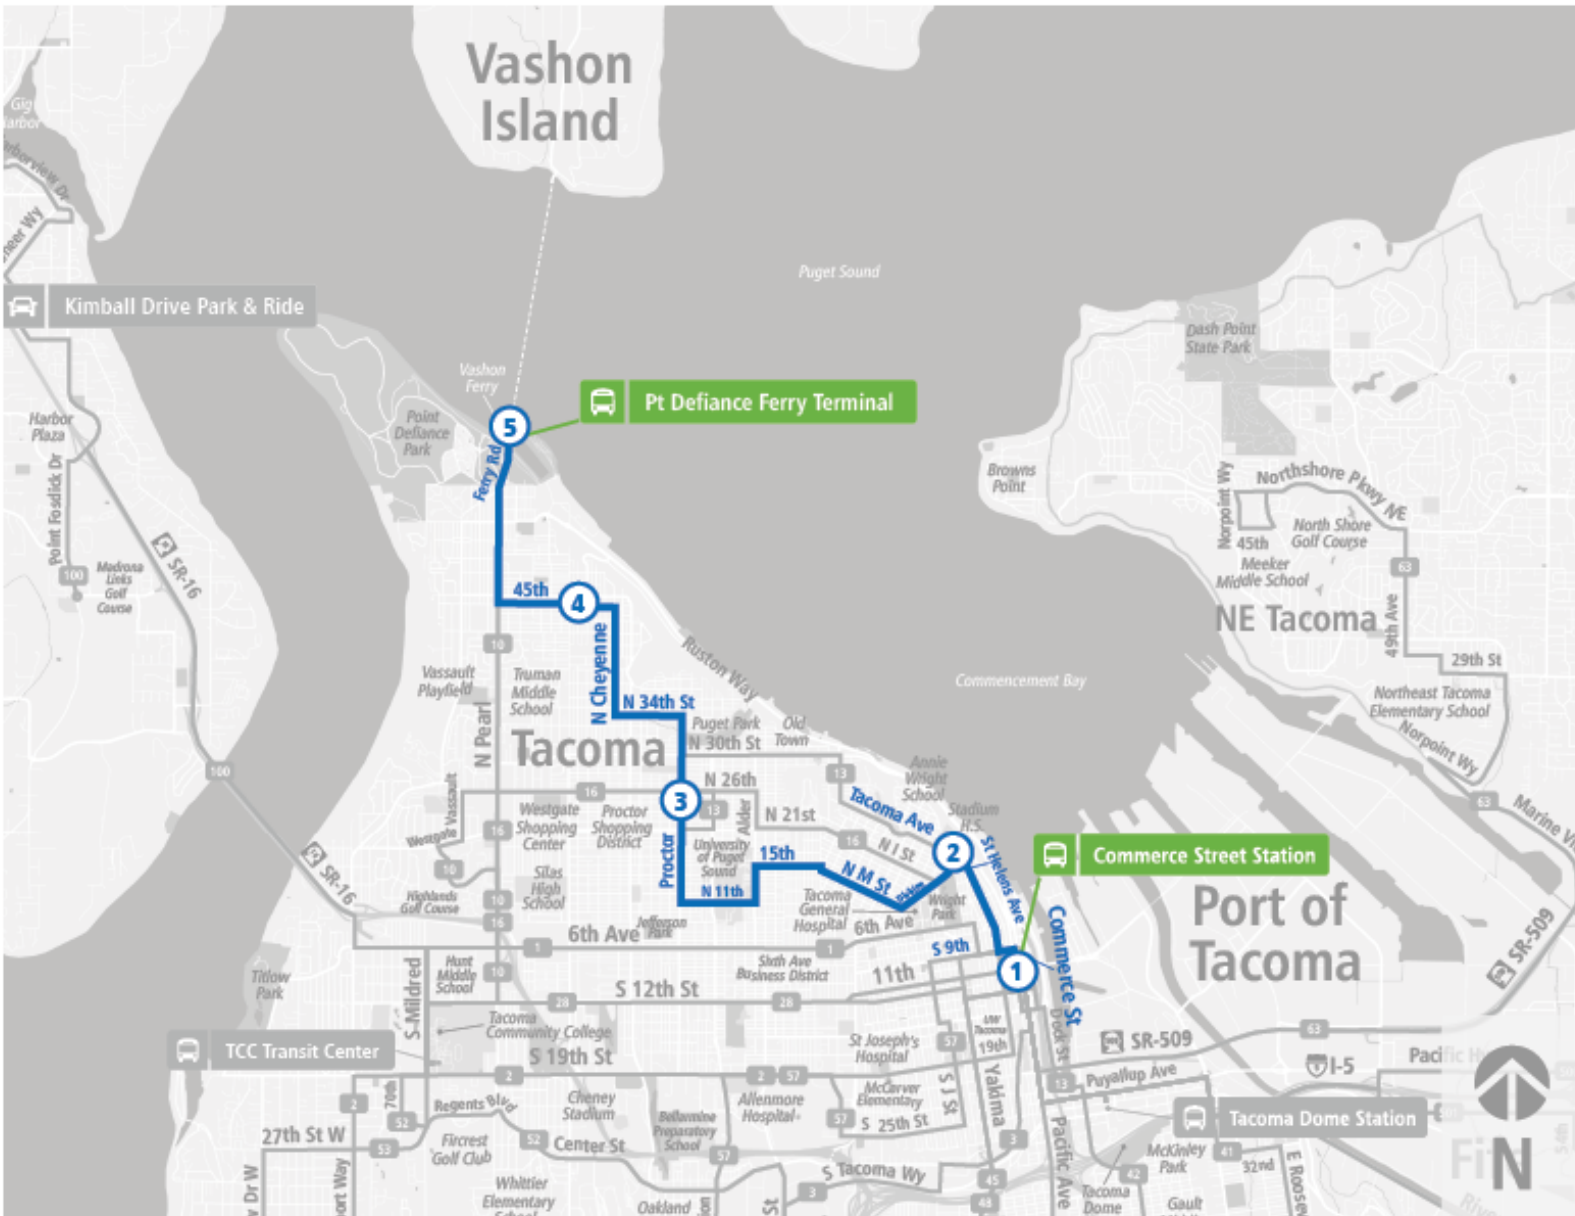

Route 11 Pt Defiance

Route 11 Pt Defiance | Commerce St Station - Zone E to Pt Defiance Ferry Terminal

WEEKDAY

Commerce St Station - Zone E	N 1st St & Tacoma Ave	Proctor St N & N 24th St	45th St N & Huson St	Pt Defiance Ferry Terminal
06:40 AM	06:45 AM	06:57 AM	07:04 AM	07:13 AM
07:40 AM	07:45 AM	07:57 AM	08:04 AM	08:14 AM
08:40 AM	08:45 AM	08:57 AM	09:04 AM	09:14 AM
09:40 AM	09:45 AM	09:57 AM	10:04 AM	10:14 AM
10:40 AM	10:45 AM	10:57 AM	11:04 AM	11:14 AM
11:40 AM	11:45 AM	11:57 AM	12:04 PM	12:14 PM
12:40 PM	12:45 PM	12:59 PM	01:06 PM	01:16 PM
01:40 PM	01:45 PM	01:59 PM	02:06 PM	02:17 PM
02:40 PM	02:45 PM	02:59 PM	03:06 PM	03:17 PM
03:40 PM	03:45 PM	03:59 PM	04:06 PM	04:17 PM
04:40 PM	04:46 PM	05:00 PM	05:07 PM	05:18 PM
05:41 PM	05:47 PM	06:01 PM	06:08 PM	06:19 PM
06:40 PM	06:46 PM	06:59 PM	07:06 PM	07:14 PM
07:40 PM	07:46 PM	07:58 PM	08:05 PM	08:13 PM
Commerce St Station - Zone E	N 1st St & Tacoma Ave	Proctor St N & N 24th St	45th St N & Huson St	Pt Defiance Ferry Terminal