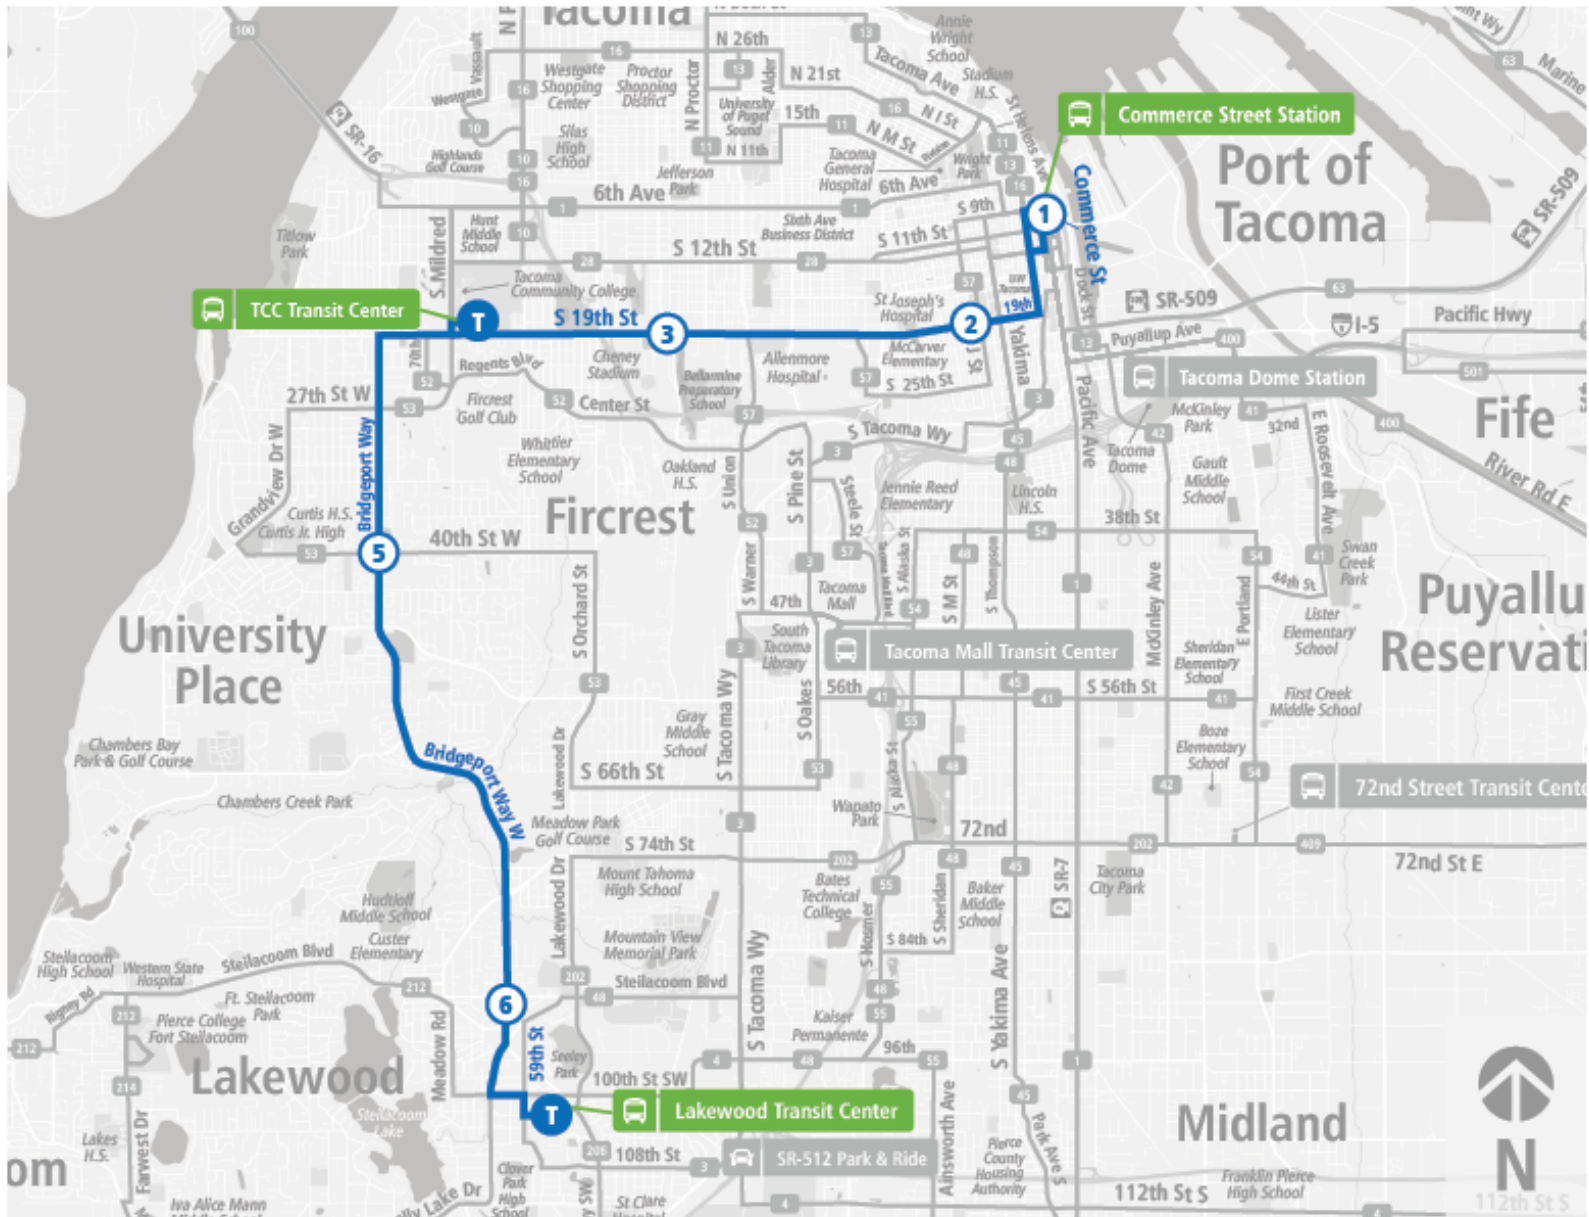

Route 2 S 19th St - Bridgeport