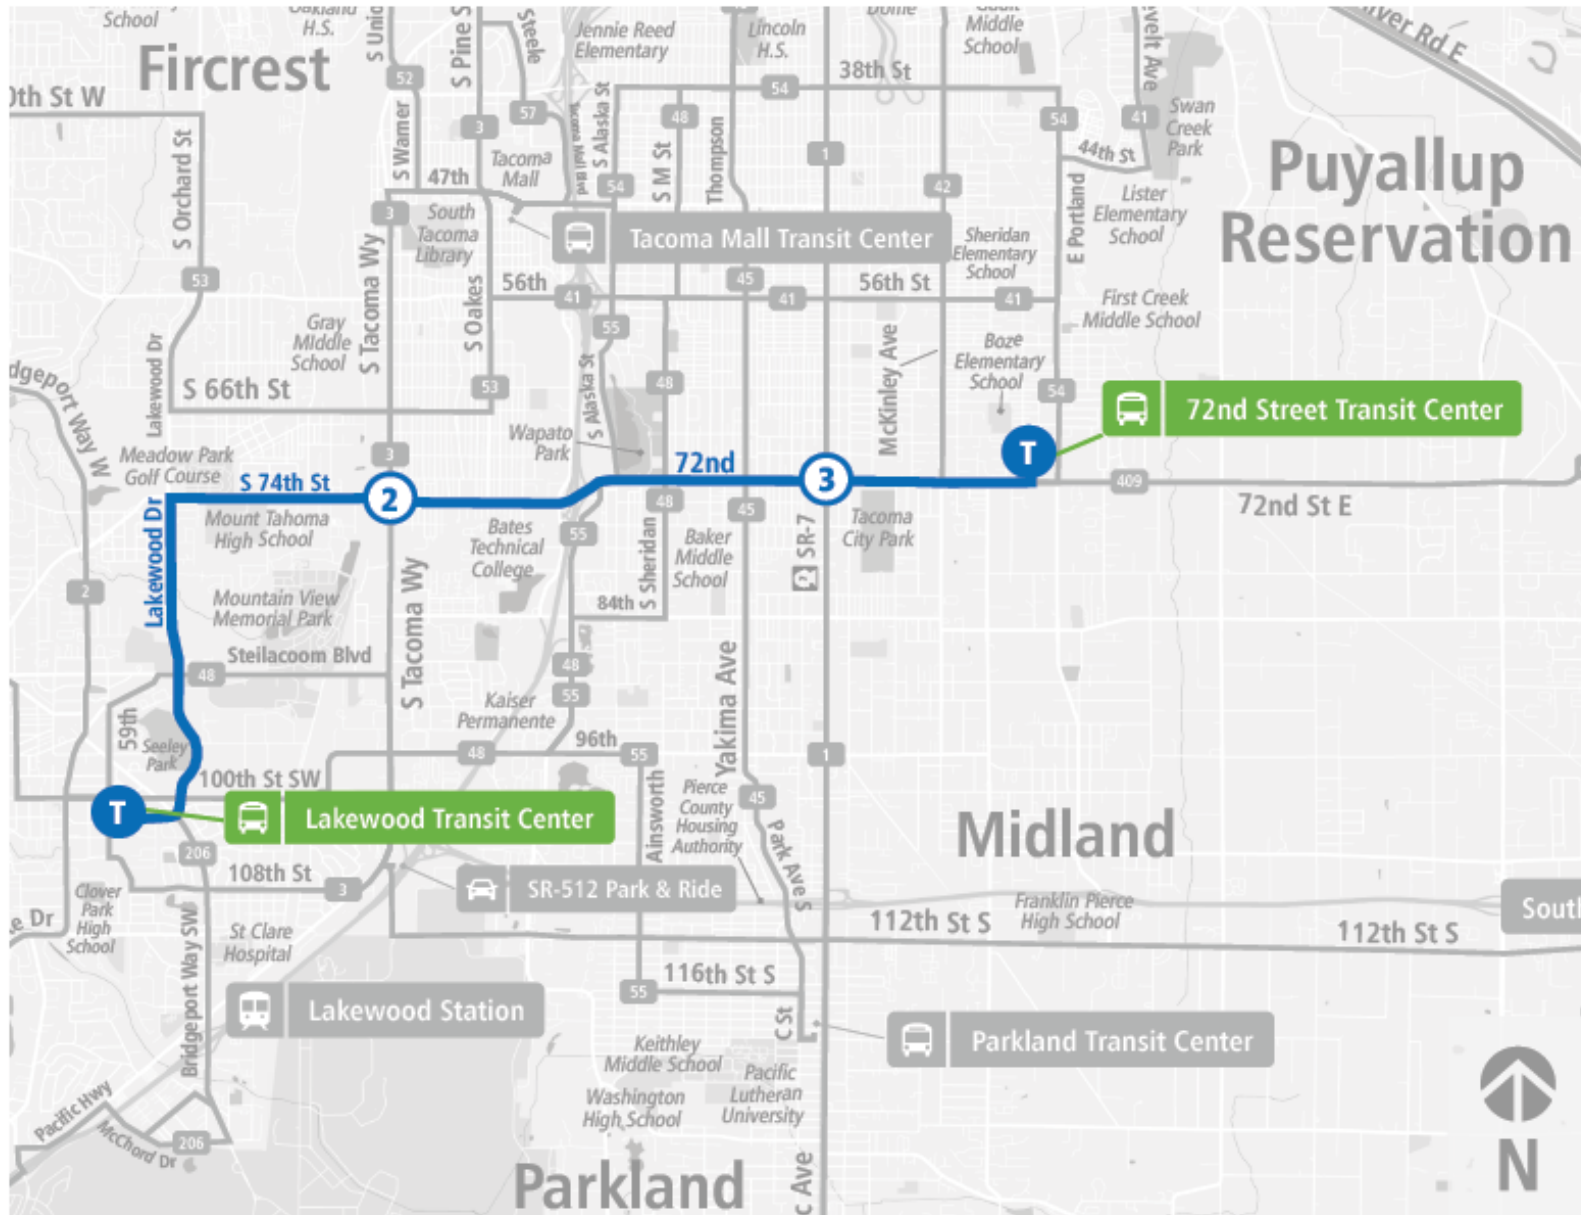

Route 202 72nd St

Route 202 72nd St | Lakewood TC to 72nd St TC

WEEKDAY

Lakewood TC	74th St S & S Puget Sound Ave	72nd St S & Pacific Ave	72nd St TC
06:00 AM	06:10 AM	06:19 AM	06:25 AM
06:30 AM	06:40 AM	06:49 AM	06:55 AM
07:00 AM	07:11 AM	07:20 AM	07:26 AM
07:30 AM	07:41 AM	07:50 AM	07:57 AM *
08:00 AM	08:11 AM	08:20 AM	08:27 AM *
08:30 AM	08:41 AM	08:51 AM	08:58 AM *
09:00 AM	09:11 AM	09:21 AM	09:28 AM *
09:30 AM	09:41 AM	09:51 AM	09:58 AM *
10:00 AM	10:11 AM	10:21 AM	10:28 AM *
10:30 AM	10:41 AM	10:51 AM	10:59 AM *
11:00 AM	11:11 AM	11:22 AM	11:30 AM *
11:30 AM	11:41 AM	11:52 AM	12:00 PM *
12:00 PM	12:11 PM	12:22 PM	12:30 PM *
12:30 PM	12:41 PM	12:52 PM	01:00 PM *
01:00 PM	01:12 PM	01:23 PM	01:31 PM *
01:30 PM	01:42 PM	01:53 PM	02:01 PM *
02:00 PM	02:13 PM	02:24 PM	02:32 PM *
02:10 PM	02:23 PM	02:35 PM	02:45 PM *
02:30 PM	02:43 PM	02:55 PM	03:05 PM *
03:00 PM	03:13 PM	03:25 PM	03:35 PM *
03:30 PM	03:43 PM	03:55 PM	04:04 PM *
04:00 PM	04:13 PM	04:25 PM	04:34 PM *
04:32 PM	04:45 PM	04:57 PM	05:06 PM *
05:02 PM	05:15 PM	05:27 PM	05:36 PM *
05:30 PM	05:42 PM	05:54 PM	06:03 PM *
06:00 PM	06:12 PM	06:23 PM	06:30 PM
07:00 PM	07:12 PM	07:22 PM	07:28 PM
08:00 PM	08:11 PM	08:21 PM	08:27 PM
09:00 PM	09:11 PM	09:21 PM	09:26 PM
Lakewood TC	74th St S & S Puget Sound Ave	72nd St S & Pacific Ave	72nd St TC