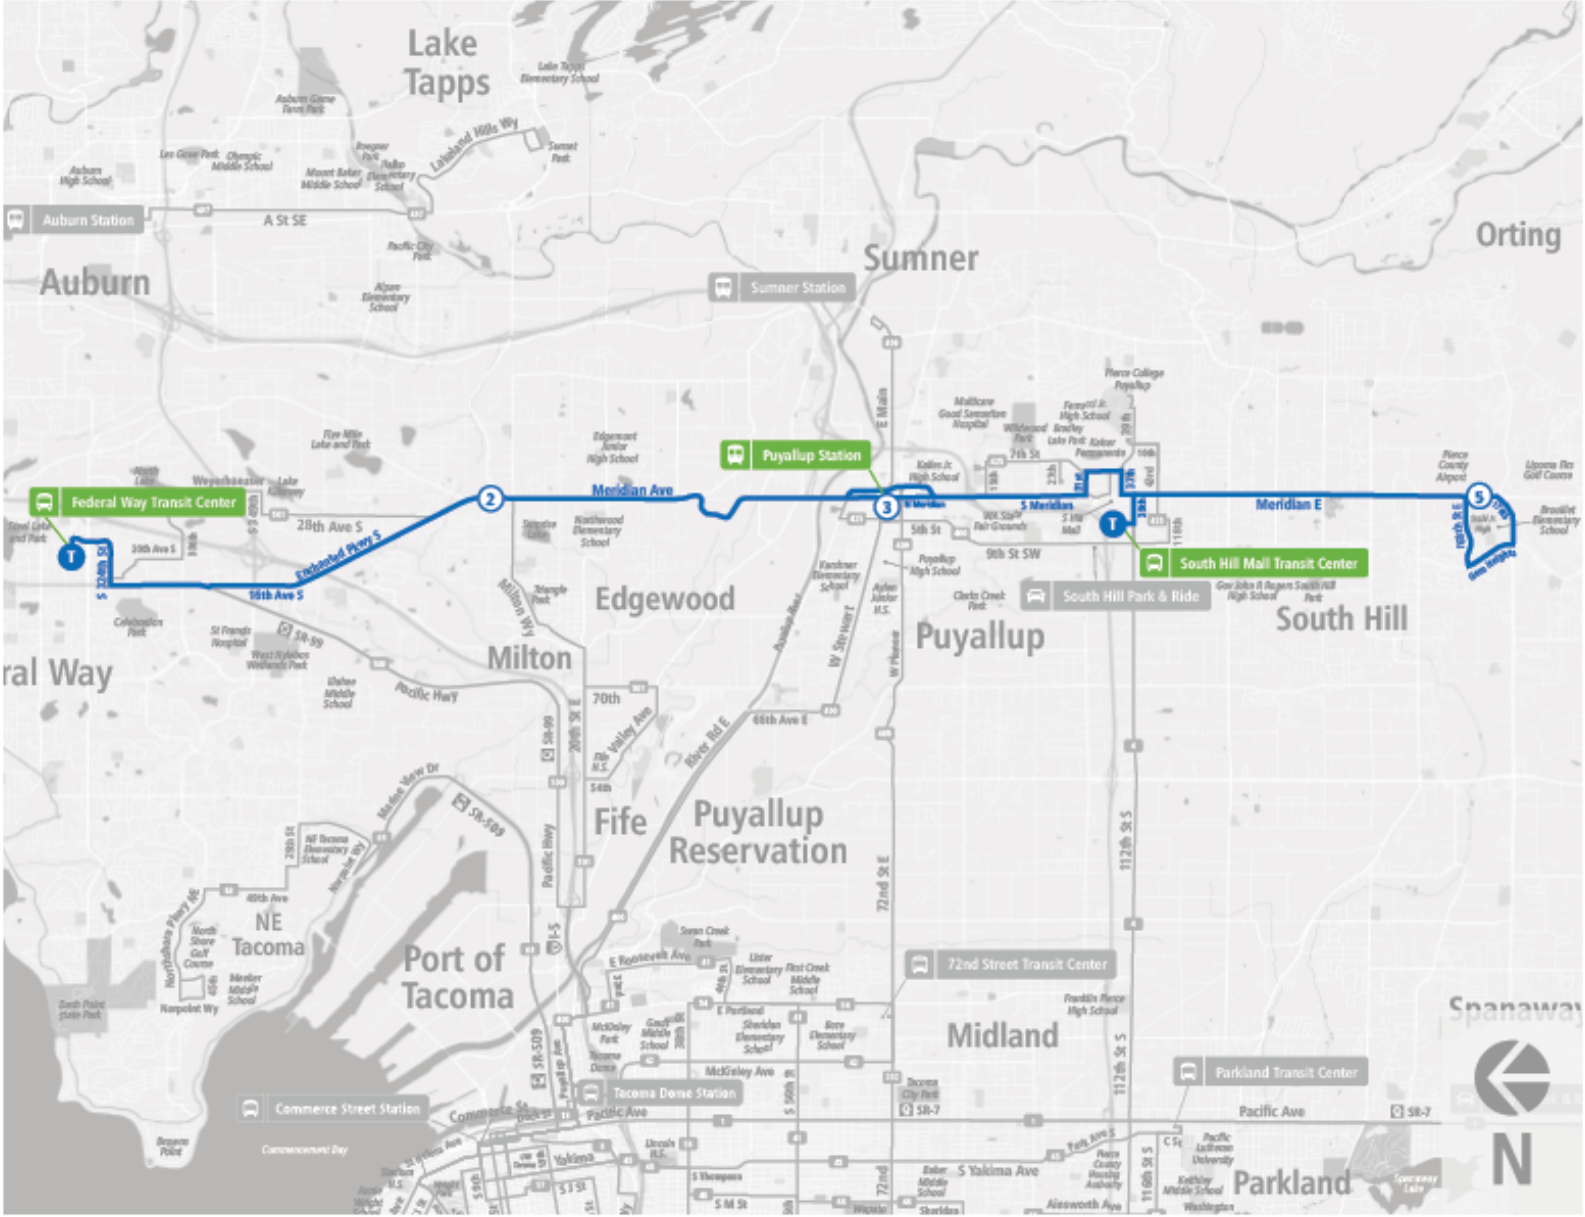

Route 402 Meridian

Route 402 Meridian | Meridian E & 171st St Ct E to Federal Way Tc BAY 1

**WEEKDAY**

Meridian E & 171st St Ct E	South Hill Mall TC	Puyallup Station - Bay 1	Meridian E & Emerald St	Federal Way Tc BAY 1
05:30 AM	05:52 AM	06:10 AM	06:25 AM	06:45 AM
06:00 AM	06:22 AM	06:40 AM	06:55 AM	07:15 AM
06:30 AM	06:54 AM	07:12 AM	07:27 AM	07:50 AM
07:00 AM	07:25 AM	07:43 AM	07:58 AM	08:22 AM
08:00 AM	08:25 AM	08:43 AM	08:58 AM	09:22 AM
09:00 AM	09:25 AM	09:46 AM	10:01 AM	10:25 AM
10:00 AM	10:25 AM	10:46 AM	11:01 AM	11:25 AM
11:00 AM	11:29 AM	11:50 AM	12:05 PM	12:30 PM
12:00 PM	12:31 PM	12:52 PM	01:07 PM	01:33 PM
01:00 PM	01:31 PM	01:53 PM	02:08 PM	02:35 PM
02:00 PM	02:31 PM	02:53 PM	03:08 PM	03:35 PM
03:00 PM	03:28 PM	03:50 PM	04:05 PM	04:32 PM
04:00 PM	04:28 PM	04:50 PM	05:05 PM	05:32 PM
05:00 PM	05:27 PM	05:47 PM	06:01 PM	06:27 PM
06:00 PM	06:26 PM	06:45 PM	06:59 PM	07:25 PM
07:00 PM	07:23 PM	07:41 PM	07:54 PM	08:16 PM
08:00 PM	08:22 PM	08:40 PM	08:53 PM	09:15 PM
Meridian E & 171st St Ct E	South Hill Mall TC	Puyallup Station - Bay 1	Meridian E & Emerald St	Federal Way Tc BAY 1