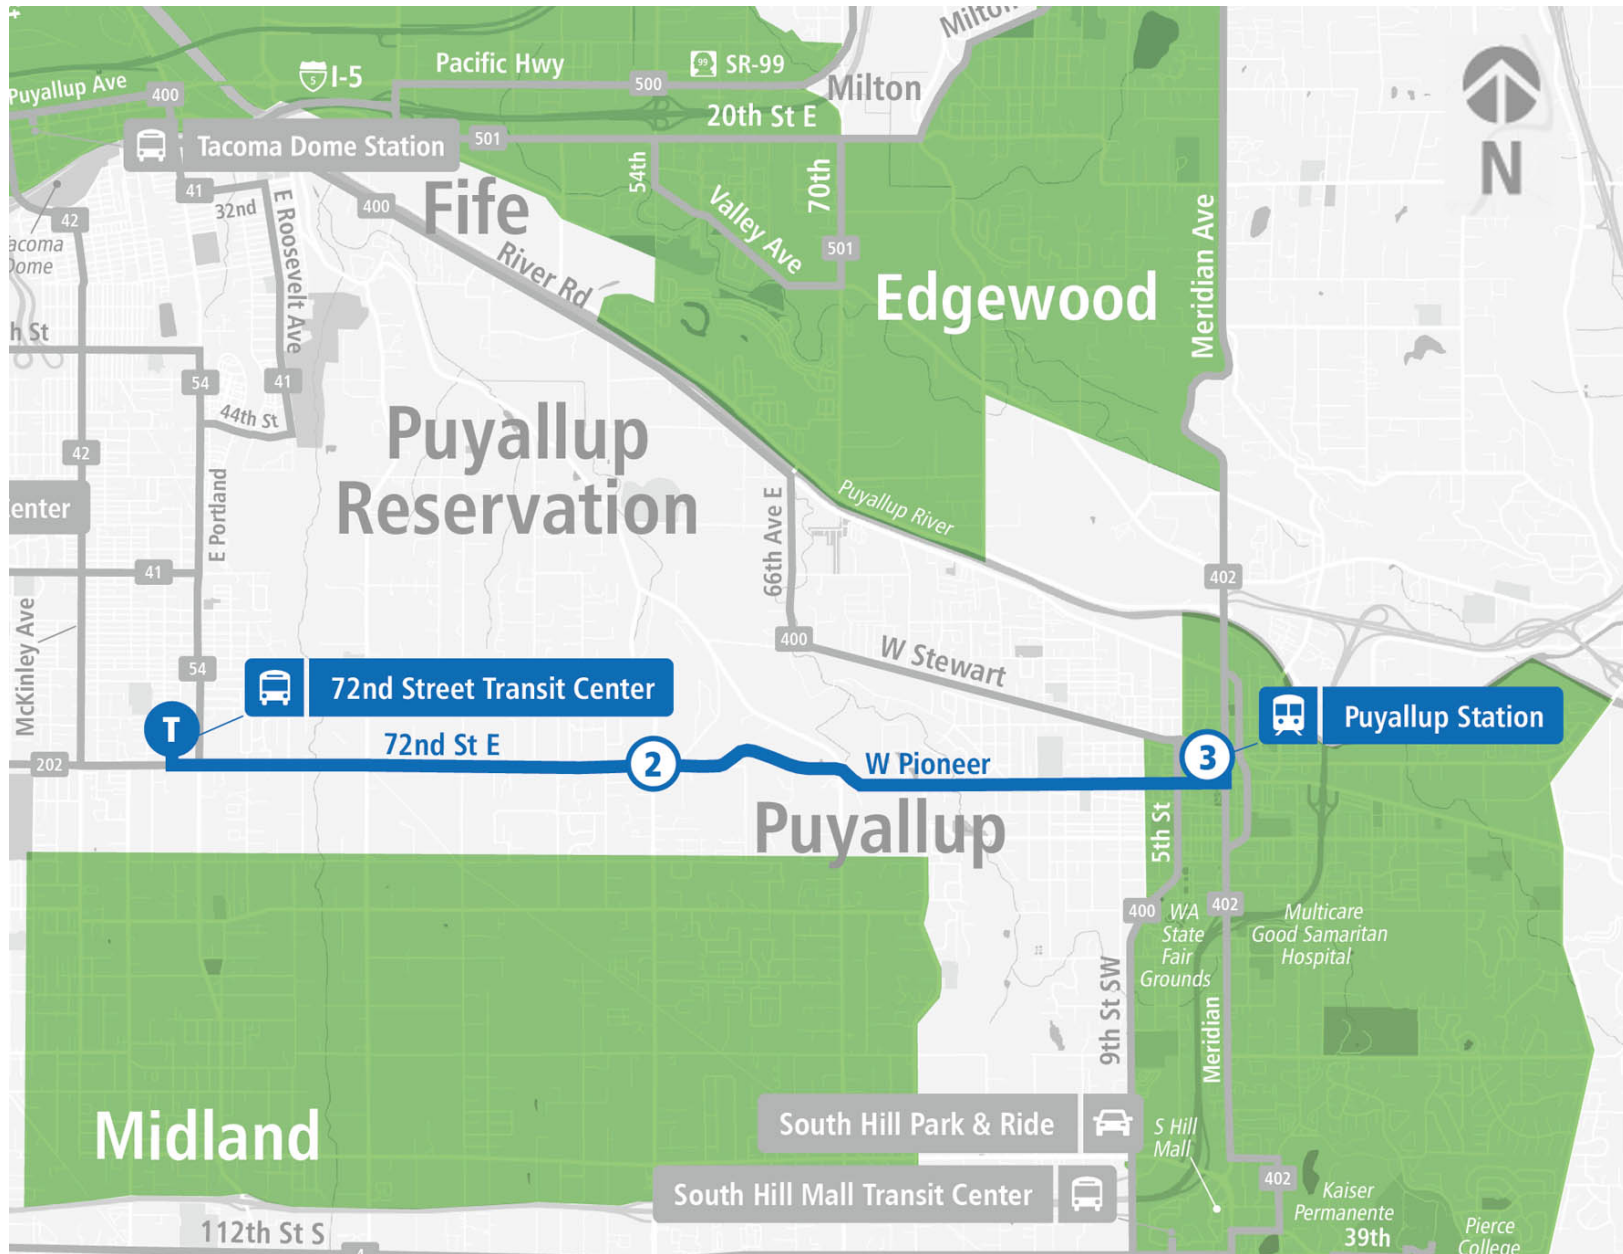

Route 409 Puyallup - 72nd St

## Route 409 Puyallup - 72nd St | 72nd St TC to Puyallup Station - Bay 2

**WEEKDAY**

<b>72nd St TC</b>	<b>72nd St E &amp; Canyon Rd</b>	<b>Puyallup Station - Bay 2</b>
06:10 AM	06:17 AM	06:31 AM
07:10 AM	07:17 AM	07:31 AM
08:10 AM	08:17 AM	08:31 AM
09:10 AM	09:17 AM	09:31 AM
10:10 AM	10:17 AM	10:31 AM
11:10 AM	11:17 AM	11:31 AM
12:10 PM	12:17 PM	12:31 PM
01:10 PM	01:17 PM	01:31 PM
02:10 PM	02:17 PM	02:31 PM
03:10 PM	03:17 PM	03:32 PM
04:10 PM	04:17 PM	04:33 PM
05:10 PM	05:17 PM	05:33 PM
06:10 PM	06:17 PM	06:33 PM
07:10 PM	07:17 PM	07:33 PM
<b>72nd St TC</b>	<b>72nd St E &amp; Canyon Rd</b>	<b>Puyallup Station - Bay 2</b>

## Route 409 Puyallup - 72nd St | Puyallup Station - Bay 2 to 72nd St TC

**WEEKDAY**

<b>Puyallup Station - Bay 2</b>	<b>72nd St E &amp; Canyon Rd</b>	<b>72nd St TC</b>
06:42 AM	06:52 AM	06:59 AM
07:42 AM	07:52 AM	07:59 AM
08:42 AM	08:52 AM	08:59 AM
09:42 AM	09:52 AM	09:59 AM
10:42 AM	10:52 AM	10:59 AM
11:42 AM	11:52 AM	11:59 AM
12:42 PM	12:54 PM	01:01 PM
01:42 PM	01:54 PM	02:01 PM
02:42 PM	02:55 PM	03:03 PM
03:42 PM	03:55 PM	04:03 PM
04:42 PM	04:55 PM	05:03 PM
05:42 PM	05:53 PM	06:01 PM *
06:42 PM	06:53 PM	07:01 PM *
07:42 PM	07:53 PM	08:01 PM *
<b>Puyallup Station - Bay 2</b>	<b>72nd St E &amp; Canyon Rd</b>	<b>72nd St TC</b>

\* These trips do not continue as Route 202