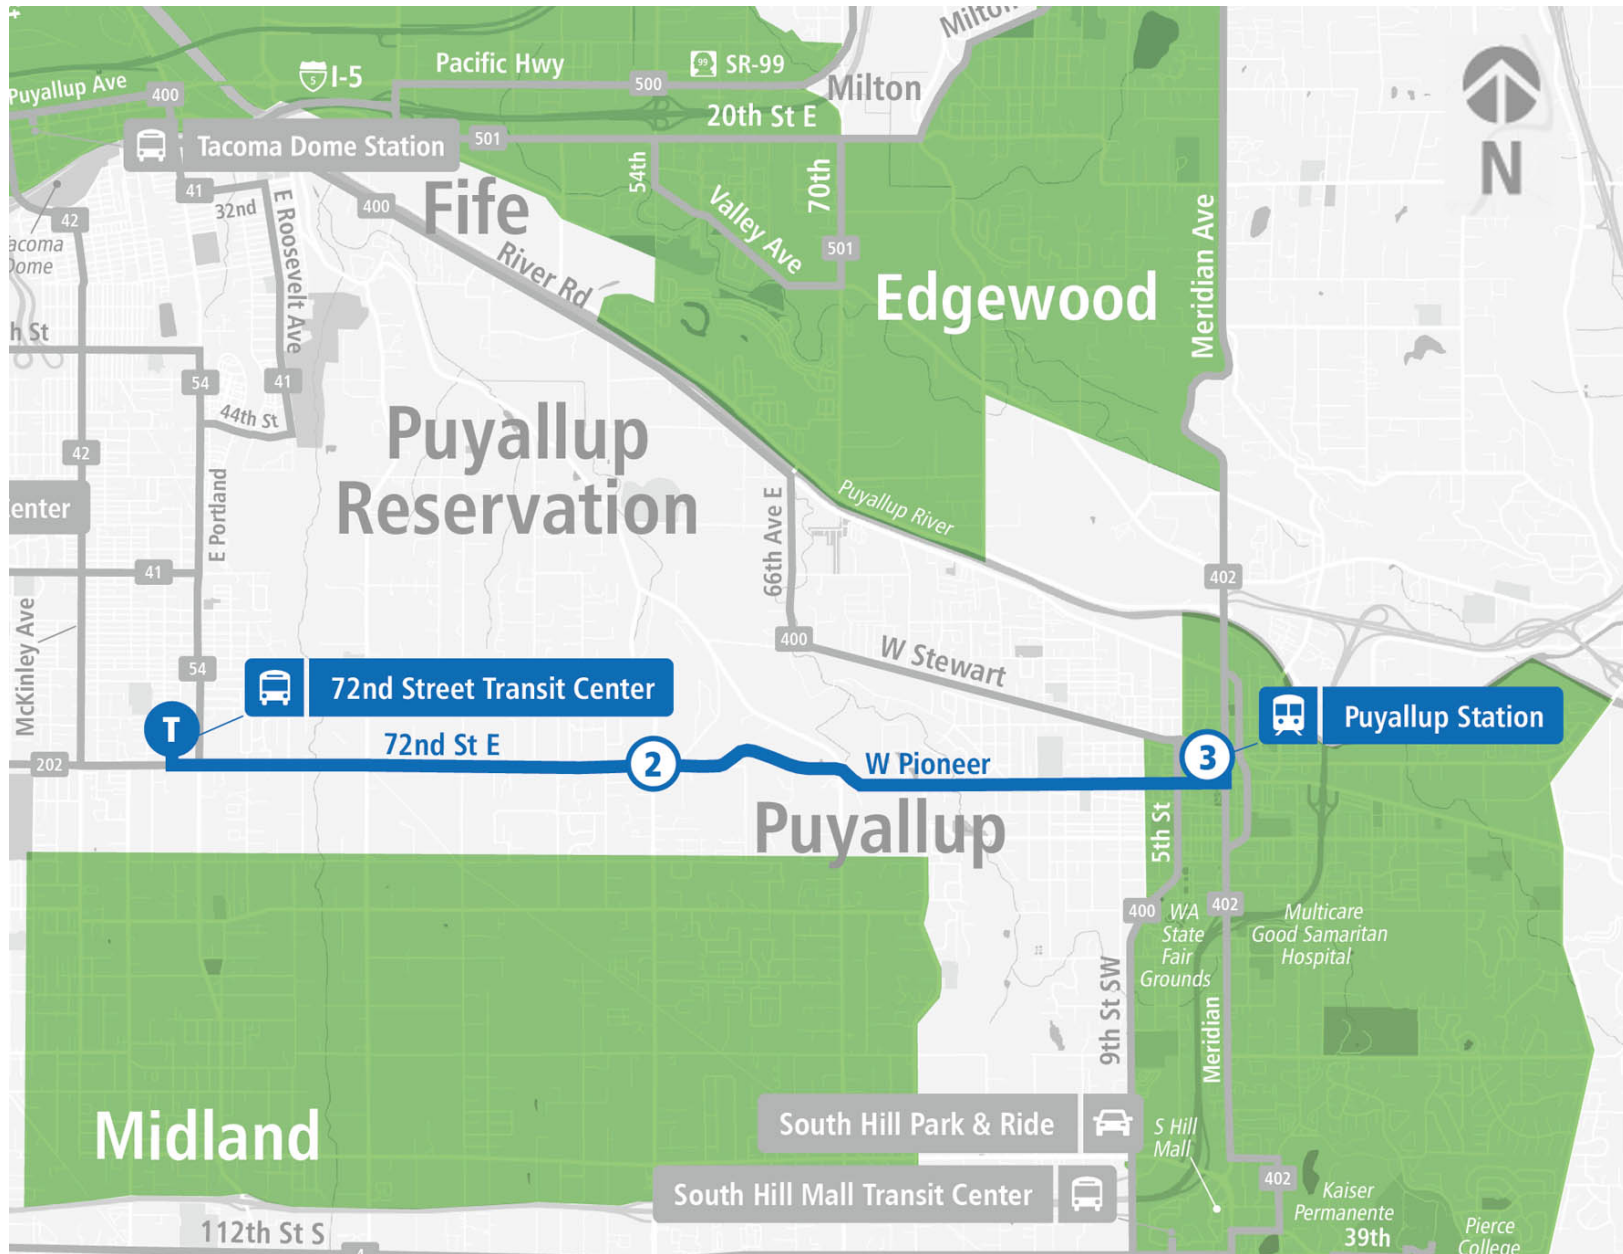

Route 409 Puyallup - 72nd St

Route 409 Puyallup - 72nd St | 72nd St TC to Puyallup Station - Bay 2

WEEKDAY

72nd St TC	72nd St E & Canyon Rd	Puyallup Station - Bay 2
06:10 AM	06:17 AM	06:31 AM
07:10 AM	07:17 AM	07:31 AM
08:10 AM	08:17 AM	08:31 AM
09:10 AM	09:17 AM	09:31 AM
10:10 AM	10:17 AM	10:31 AM
11:10 AM	11:17 AM	11:31 AM
12:10 PM	12:17 PM	12:31 PM
01:10 PM	01:17 PM	01:31 PM
02:10 PM	02:17 PM	02:31 PM
03:10 PM	03:17 PM	03:32 PM
04:10 PM	04:17 PM	04:33 PM
05:10 PM	05:17 PM	05:33 PM
06:10 PM	06:17 PM	06:33 PM
07:10 PM	07:17 PM	07:33 PM
72nd St TC	72nd St E & Canyon Rd	Puyallup Station - Bay 2

Route 409 Puyallup - 72nd St | Puyallup Station - Bay 2 to 72nd St TC
WEEKDAY

Puyallup Station - Bay 2	72nd St E & Canyon Rd	72nd St TC
06:42 AM	06:52 AM	06:59 AM
07:42 AM	07:52 AM	07:59 AM
08:42 AM	08:52 AM	08:59 AM
09:42 AM	09:52 AM	09:59 AM
10:42 AM	10:52 AM	10:59 AM
11:42 AM	11:52 AM	11:59 AM
12:42 PM	12:54 PM	01:01 PM
01:42 PM	01:54 PM	02:01 PM
02:42 PM	02:55 PM	03:03 PM
03:42 PM	03:55 PM	04:03 PM
04:42 PM	04:55 PM	05:03 PM
05:42 PM	05:53 PM	06:01 PM *
06:42 PM	06:53 PM	07:01 PM *
07:42 PM	07:53 PM	08:01 PM *
Puyallup Station - Bay 2	72nd St E & Canyon Rd	72nd St TC

* These trips do not continue as Route 202

Route 409 Puyallup - 72nd St | 72nd St TC to Puyallup Station - Bay 2

SATURDAY

72nd St TC	72nd St E & Canyon Rd	Puyallup Station - Bay 2
09:46 AM	09:52 AM	10:07 AM
10:46 AM	10:52 AM	11:07 AM
11:46 AM	11:52 AM	12:07 PM
12:46 PM	12:52 PM	01:07 PM
01:46 PM	01:52 PM	02:07 PM
02:46 PM	02:52 PM	03:07 PM
03:46 PM	03:52 PM	04:07 PM
04:46 PM	04:52 PM	05:07 PM
05:46 PM	05:52 PM	06:07 PM
72nd St TC	72nd St E & Canyon Rd	Puyallup Station - Bay 2