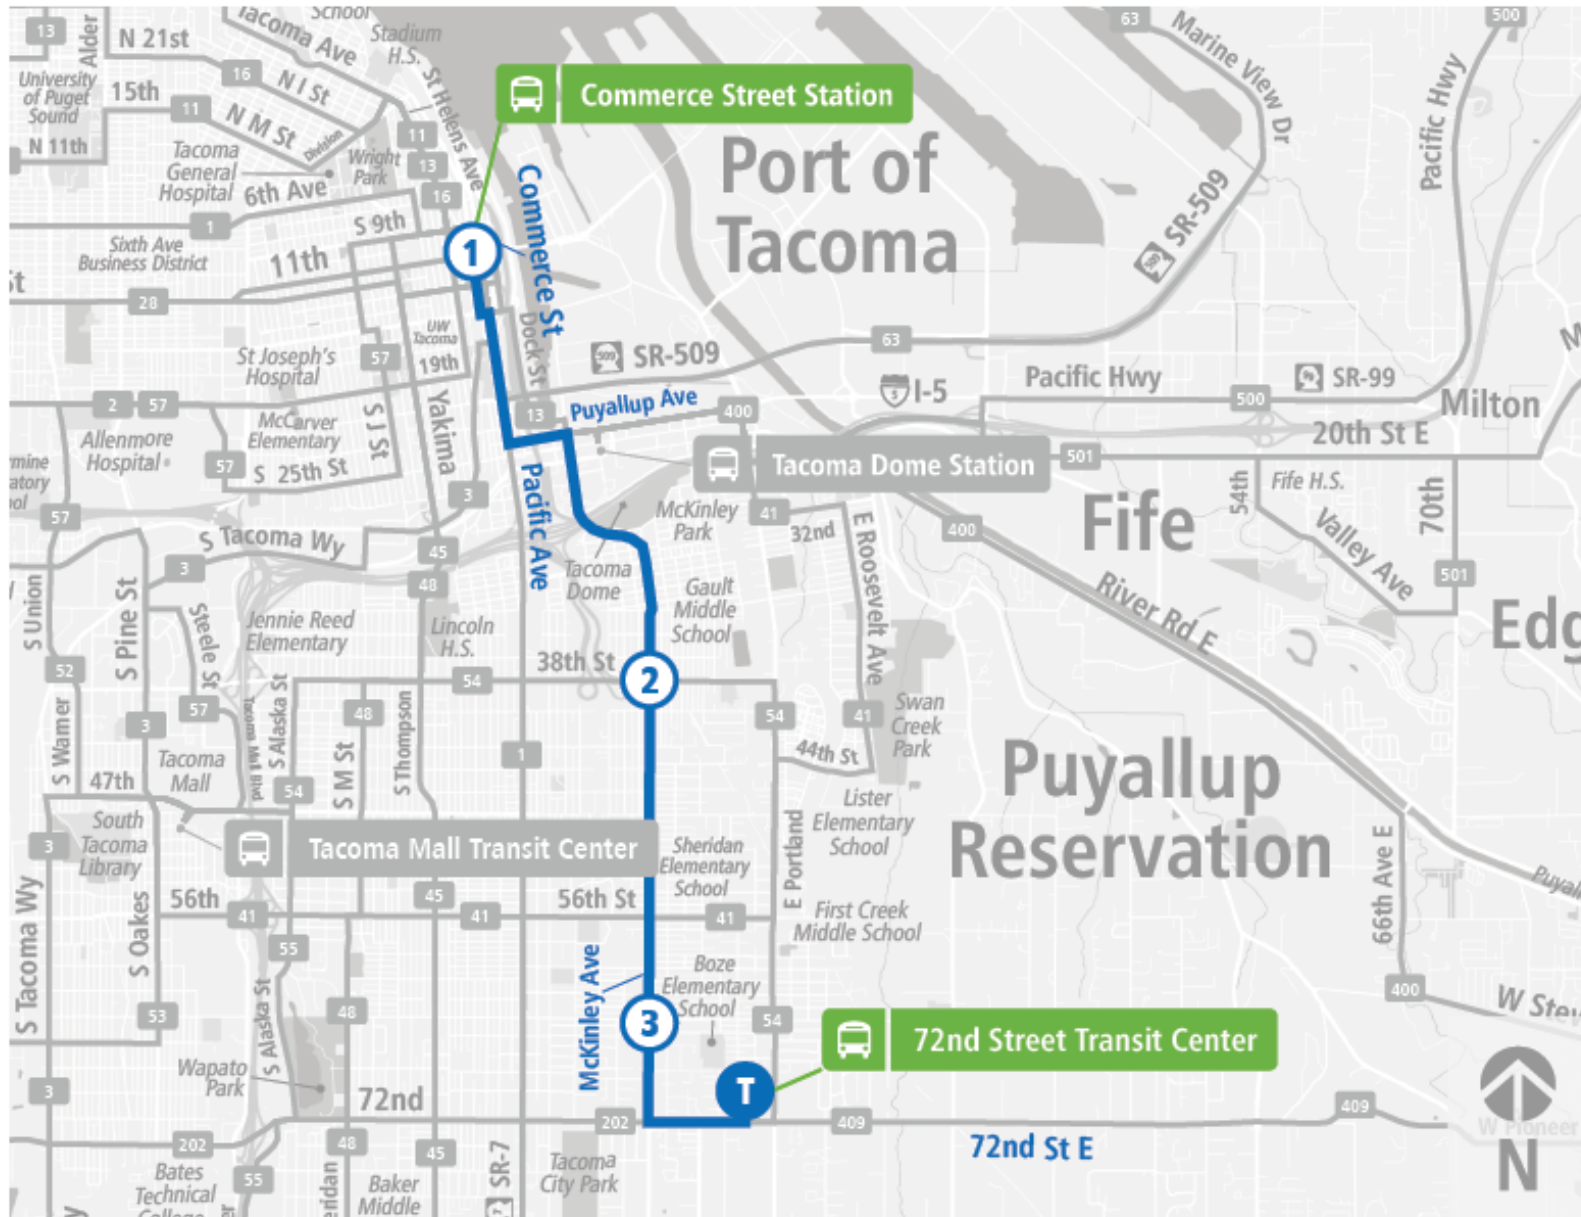

Route 42 McKinley Ave

Route 42 McKinley Ave | 72nd St TC to Commerce St Station - Zone E

**WEEKDAY**

72nd St TC	McKinley Ave & E 64th St	McKinley Ave & E 38th St	Commerce St Station - Zone E
05:10 AM	05:13 AM	05:18 AM	05:33 AM
05:40 AM	05:43 AM	05:48 AM	06:03 AM
06:10 AM	06:13 AM	06:18 AM	06:33 AM
06:40 AM	06:43 AM	06:48 AM	07:05 AM
07:10 AM	07:13 AM	07:18 AM	07:35 AM
07:40 AM	07:43 AM	07:48 AM	08:05 AM
08:10 AM	08:13 AM	08:18 AM	08:35 AM
08:40 AM	08:43 AM	08:48 AM	09:05 AM
09:10 AM	09:13 AM	09:18 AM	09:35 AM
09:40 AM	09:43 AM	09:48 AM	10:05 AM
10:10 AM	10:13 AM	10:18 AM	10:35 AM
10:40 AM	10:43 AM	10:48 AM	11:05 AM
11:10 AM	11:13 AM	11:18 AM	11:35 AM
11:40 AM	11:43 AM	11:48 AM	12:05 PM
12:10 PM	12:13 PM	12:18 PM	12:35 PM
12:40 PM	12:43 PM	12:48 PM	01:05 PM
01:10 PM	01:13 PM	01:18 PM	01:35 PM
01:40 PM	01:43 PM	01:49 PM	02:06 PM
02:10 PM	02:13 PM	02:19 PM	02:36 PM
02:40 PM	02:43 PM	02:49 PM	03:06 PM
03:10 PM	03:13 PM	03:19 PM	03:36 PM
03:40 PM	03:44 PM	03:49 PM	04:06 PM
04:09 PM	04:13 PM	04:18 PM	04:35 PM
04:40 PM	04:44 PM	04:49 PM	05:06 PM
05:10 PM	05:14 PM	05:19 PM	05:36 PM
05:35 PM	05:39 PM	05:44 PM	06:01 PM
06:40 PM	06:44 PM	06:49 PM	07:06 PM
07:40 PM	07:43 PM	07:48 PM	08:04 PM
08:40 PM	08:43 PM	08:48 PM	09:04 PM
09:40 PM	09:43 PM	09:48 PM	10:04 PM

## Route 42 McKinley Ave | Commerce St Station - Zone C to 72nd St TC

**SUNDAY**

<b>Commerce St Station - Zone C</b>	<b>McKinley Ave &amp; E 38th St</b>	<b>McKinley Ave &amp; E 56th St</b>	<b>72nd St TC</b>
09:25 AM	09:36 AM	09:42 AM	09:49 AM
10:25 AM	10:36 AM	10:42 AM	10:49 AM
11:25 AM	11:37 AM	11:43 AM	11:50 AM
12:25 PM	12:37 PM	12:43 PM	12:50 PM
01:25 PM	01:37 PM	01:43 PM	01:50 PM
02:25 PM	02:37 PM	02:43 PM	02:50 PM
03:25 PM	03:37 PM	03:43 PM	03:50 PM
04:25 PM	04:37 PM	04:43 PM	04:50 PM
05:25 PM	05:37 PM	05:43 PM	05:50 PM
06:25 PM	06:37 PM	06:43 PM	06:50 PM
<b>Commerce St Station - Zone C</b>	<b>McKinley Ave &amp; E 38th St</b>	<b>McKinley Ave &amp; E 56th St</b>	<b>72nd St TC</b>