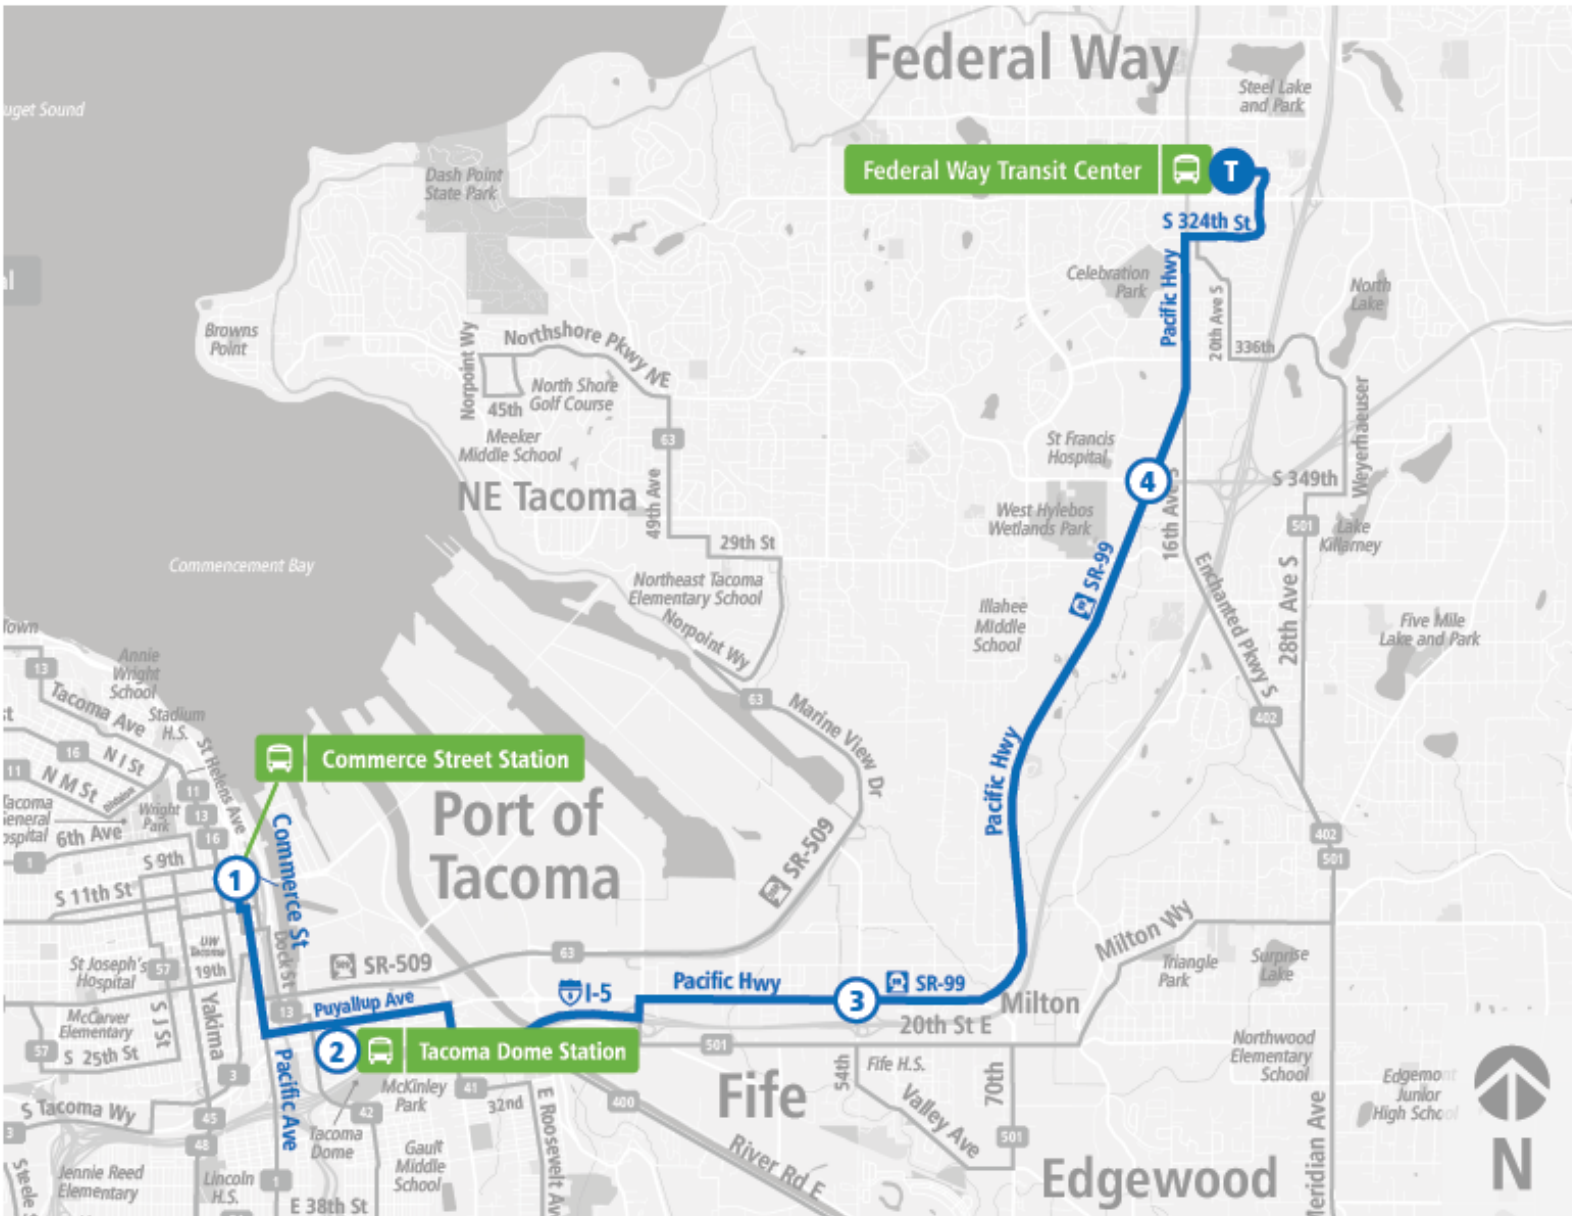

Route 500 Federal Way

Route 500 Federal Way | Commerce St Station - Zone B to Federal Way Tc BAY 1

**WEEKDAY**

Commerce St Station - Zone B	Tacoma Dome Station - Zone C	Pacific Hwy E & 52nd Ave E	Pacific Hwy & S 348th St	Federal Way Tc BAY 1
04:57 AM	05:05 AM	05:17 AM	05:29 AM	05:39 AM
05:57 AM	06:05 AM	06:17 AM	06:29 AM	06:40 AM
07:05 AM	07:14 AM	07:27 AM	07:40 AM	07:53 AM
07:57 AM	08:06 AM	08:19 AM	08:32 AM	08:45 AM
08:57 AM	09:06 AM	09:19 AM	09:32 AM	09:46 AM
09:57 AM	10:06 AM	10:20 AM	10:33 AM	10:49 AM
10:57 AM	11:06 AM	11:20 AM	11:34 AM	11:50 AM
11:57 AM	12:07 PM	12:21 PM	12:35 PM	12:51 PM
12:57 PM	01:07 PM	01:21 PM	01:35 PM	01:51 PM
01:57 PM	02:08 PM	02:23 PM	02:39 PM	02:55 PM
02:57 PM	03:09 PM	03:25 PM	03:41 PM	03:57 PM
03:57 PM	04:10 PM	04:27 PM	04:43 PM	04:59 PM
04:57 PM	05:10 PM	05:25 PM	05:40 PM	05:54 PM
05:57 PM	06:07 PM	06:20 PM	06:35 PM	06:49 PM
06:57 PM	07:06 PM	07:17 PM	07:30 PM	07:44 PM
07:57 PM	08:06 PM	08:17 PM	08:30 PM	08:44 PM
08:57 PM	09:06 PM	09:17 PM	09:30 PM	09:44 PM
09:57 PM	10:06 PM	10:17 PM	10:30 PM	10:44 PM
Commerce St Station - Zone B	Tacoma Dome Station - Zone C	Pacific Hwy E & 52nd Ave E	Pacific Hwy & S 348th St	Federal Way Tc BAY 1