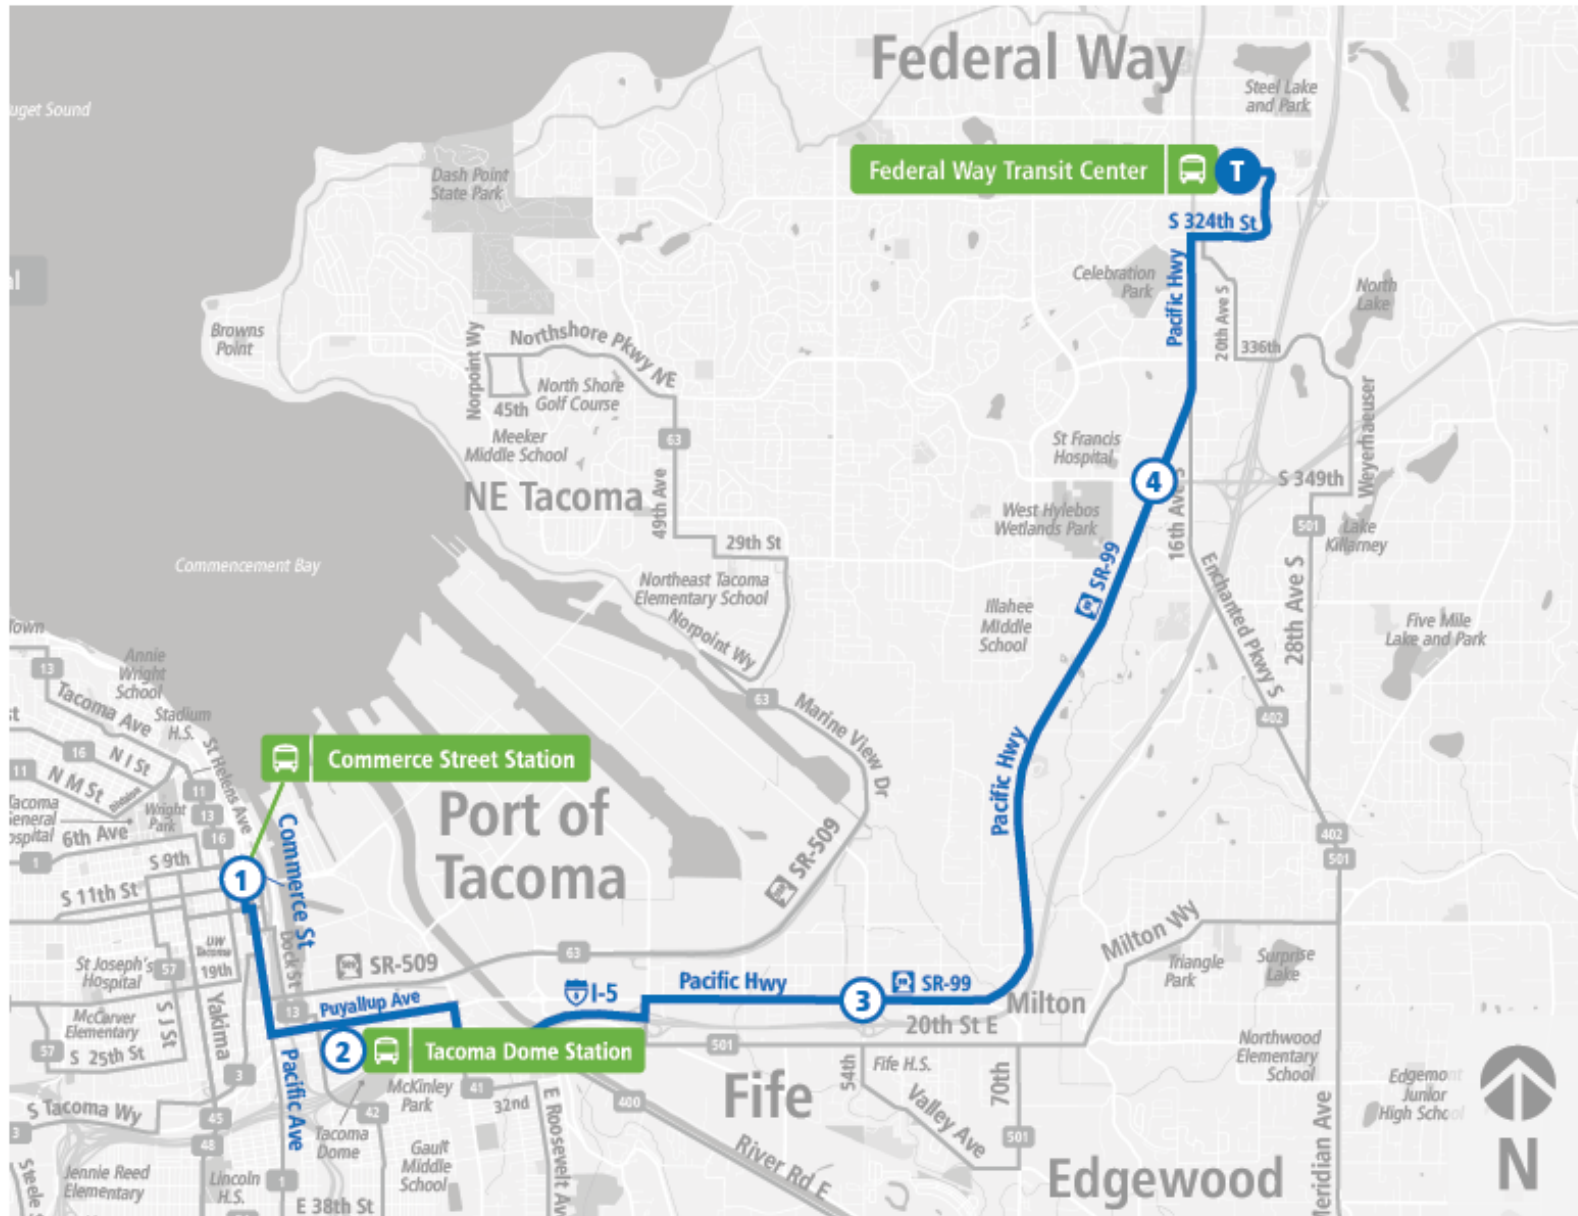

Route 500 Federal Way

Route 500 Federal Way | Commerce St Station - Zone B to Federal Way Tc BAY 1

WEEKDAY

Commerce St Station - Zone B	Tacoma Dome Station - Zone C	Pacific Hwy E & 52nd Ave E	Pacific Hwy & S 348th St	Federal Way Tc BAY 1
04:57 AM	05:05 AM	05:17 AM	05:29 AM	05:39 AM
05:57 AM	06:05 AM	06:17 AM	06:29 AM	06:40 AM
07:05 AM	07:14 AM	07:27 AM	07:40 AM	07:53 AM
07:57 AM	08:06 AM	08:19 AM	08:32 AM	08:45 AM
08:57 AM	09:06 AM	09:19 AM	09:32 AM	09:46 AM
09:57 AM	10:06 AM	10:20 AM	10:33 AM	10:49 AM
10:57 AM	11:06 AM	11:20 AM	11:34 AM	11:50 AM
11:57 AM	12:07 PM	12:21 PM	12:35 PM	12:51 PM
12:57 PM	01:07 PM	01:21 PM	01:35 PM	01:51 PM
01:57 PM	02:08 PM	02:23 PM	02:39 PM	02:55 PM
02:57 PM	03:09 PM	03:25 PM	03:41 PM	03:57 PM
03:57 PM	04:10 PM	04:27 PM	04:43 PM	04:59 PM
04:57 PM	05:10 PM	05:25 PM	05:40 PM	05:54 PM
05:57 PM	06:07 PM	06:20 PM	06:35 PM	06:49 PM
06:57 PM	07:06 PM	07:17 PM	07:30 PM	07:44 PM
07:57 PM	08:06 PM	08:17 PM	08:30 PM	08:44 PM
08:57 PM	09:06 PM	09:17 PM	09:30 PM	09:44 PM
09:57 PM	10:06 PM	10:17 PM	10:30 PM	10:44 PM
Commerce St Station - Zone B	Tacoma Dome Station - Zone C	Pacific Hwy E & 52nd Ave E	Pacific Hwy & S 348th St	Federal Way Tc BAY 1