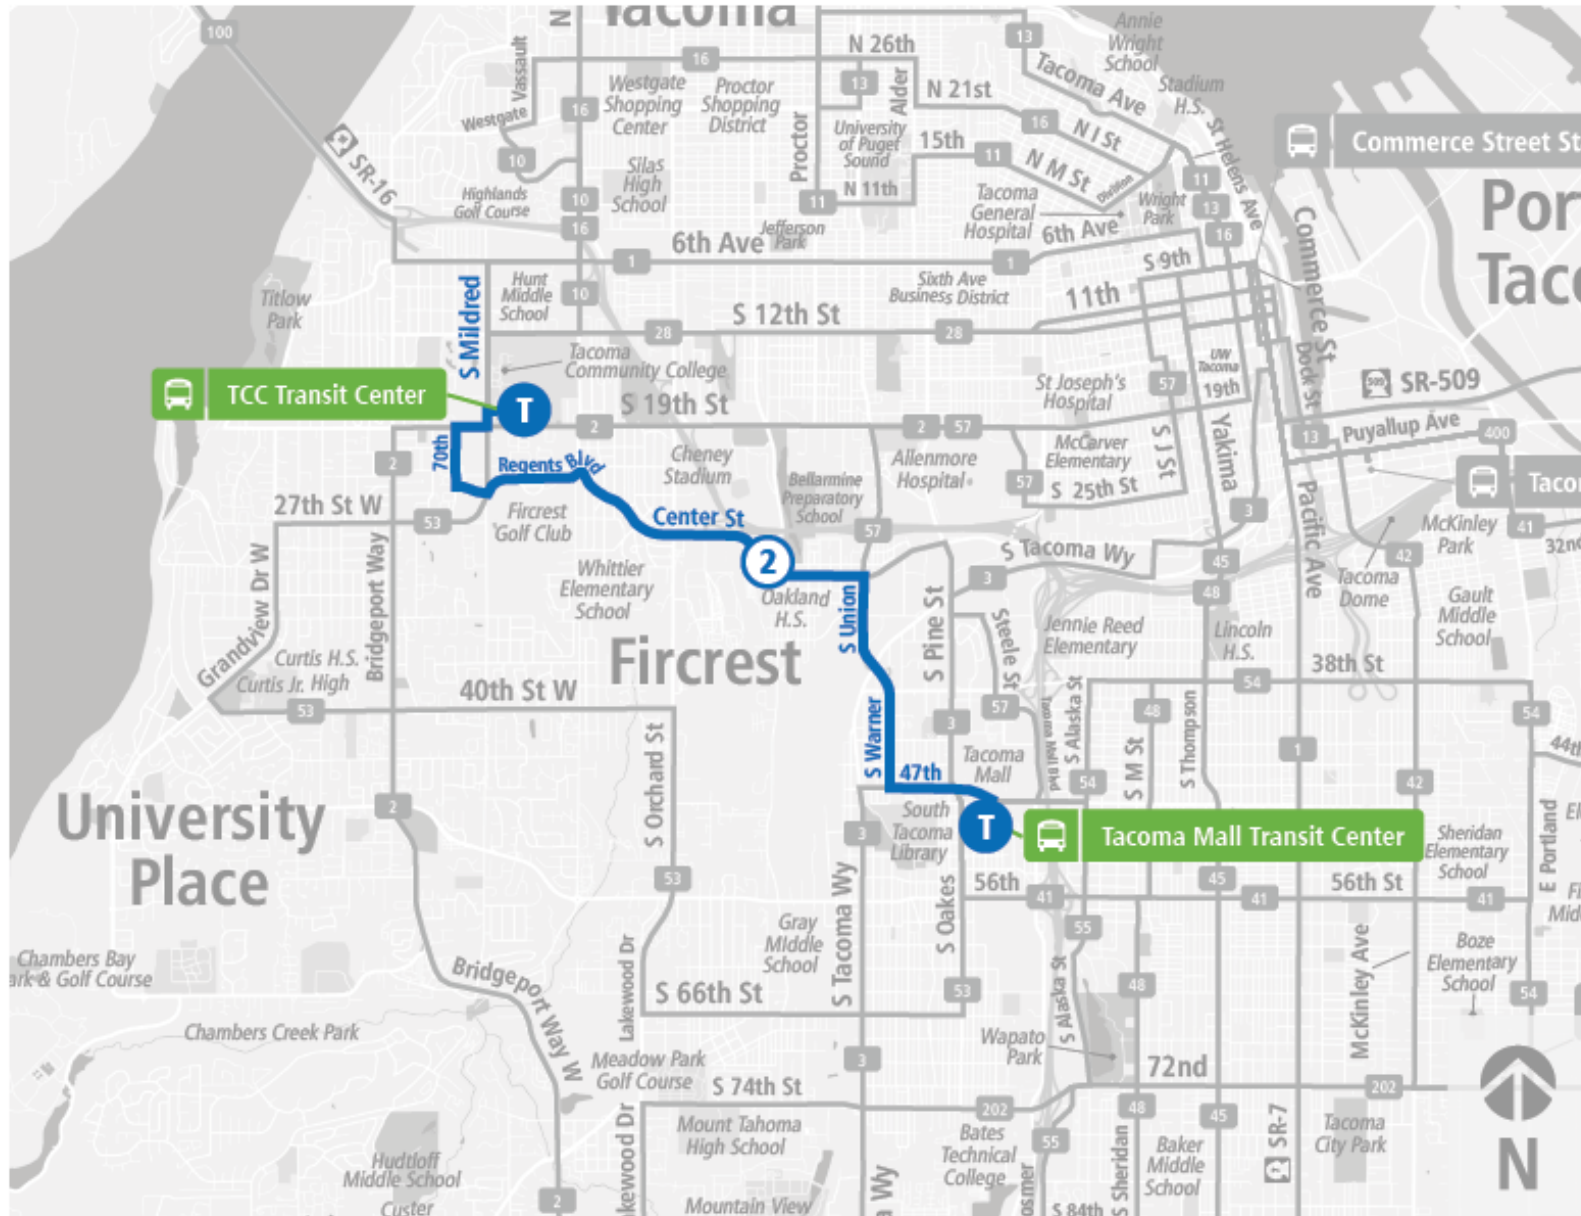

Route 52 Fircrest - TCC

Route 52 Fircrest - TCC | TCC TC to Tacoma Mall TC

WEEKDAY

TCC TC	Center St & Mason Ave	Tacoma Mall TC
06:15 AM	06:25 AM	06:34 AM
06:45 AM	06:55 AM	07:04 AM
07:15 AM	07:25 AM	07:36 AM
07:45 AM	07:55 AM	08:06 AM
08:15 AM	08:25 AM	08:36 AM
08:45 AM	08:55 AM	09:06 AM
09:15 AM	09:25 AM	09:36 AM
09:45 AM	09:55 AM	10:06 AM
10:15 AM	10:25 AM	10:36 AM
10:45 AM	10:55 AM	11:06 AM
11:15 AM	11:26 AM	11:37 AM
11:45 AM	11:56 AM	12:07 PM
12:15 PM	12:26 PM	12:37 PM
12:45 PM	12:56 PM	01:07 PM
01:15 PM	01:26 PM	01:37 PM
01:45 PM	01:56 PM	02:07 PM
02:15 PM	02:26 PM	02:37 PM
02:45 PM	02:56 PM	03:07 PM
03:15 PM	03:26 PM	03:37 PM
03:45 PM	03:56 PM	04:07 PM
04:15 PM	04:26 PM	04:37 PM
04:45 PM	04:57 PM	05:08 PM
05:15 PM	05:27 PM	05:38 PM
05:45 PM	05:56 PM	06:07 PM
06:15 PM	06:26 PM	06:37 PM
07:15 PM	07:24 PM	07:35 PM
08:15 PM	08:24 PM	08:34 PM
09:15 PM	09:24 PM	09:34 PM
TCC TC	Center St & Mason Ave	Tacoma Mall TC

Route 52 Fircrest - TCC | Tacoma Mall TC to TCC TC
SUNDAY

Tacoma Mall TC	Center St & Mason St S	TCC TC
09:35 AM	09:43 AM	09:53 AM
10:35 AM	10:43 AM	10:53 AM
11:35 AM	11:43 AM	11:53 AM
12:35 PM	12:43 PM	12:53 PM
01:35 PM	01:43 PM	01:53 PM
02:35 PM	02:43 PM	02:53 PM
03:35 PM	03:43 PM	03:53 PM
04:35 PM	04:43 PM	04:53 PM
05:35 PM	05:43 PM	05:53 PM
06:35 PM	06:43 PM	06:53 PM
Tacoma Mall TC	Center St & Mason St S	TCC TC