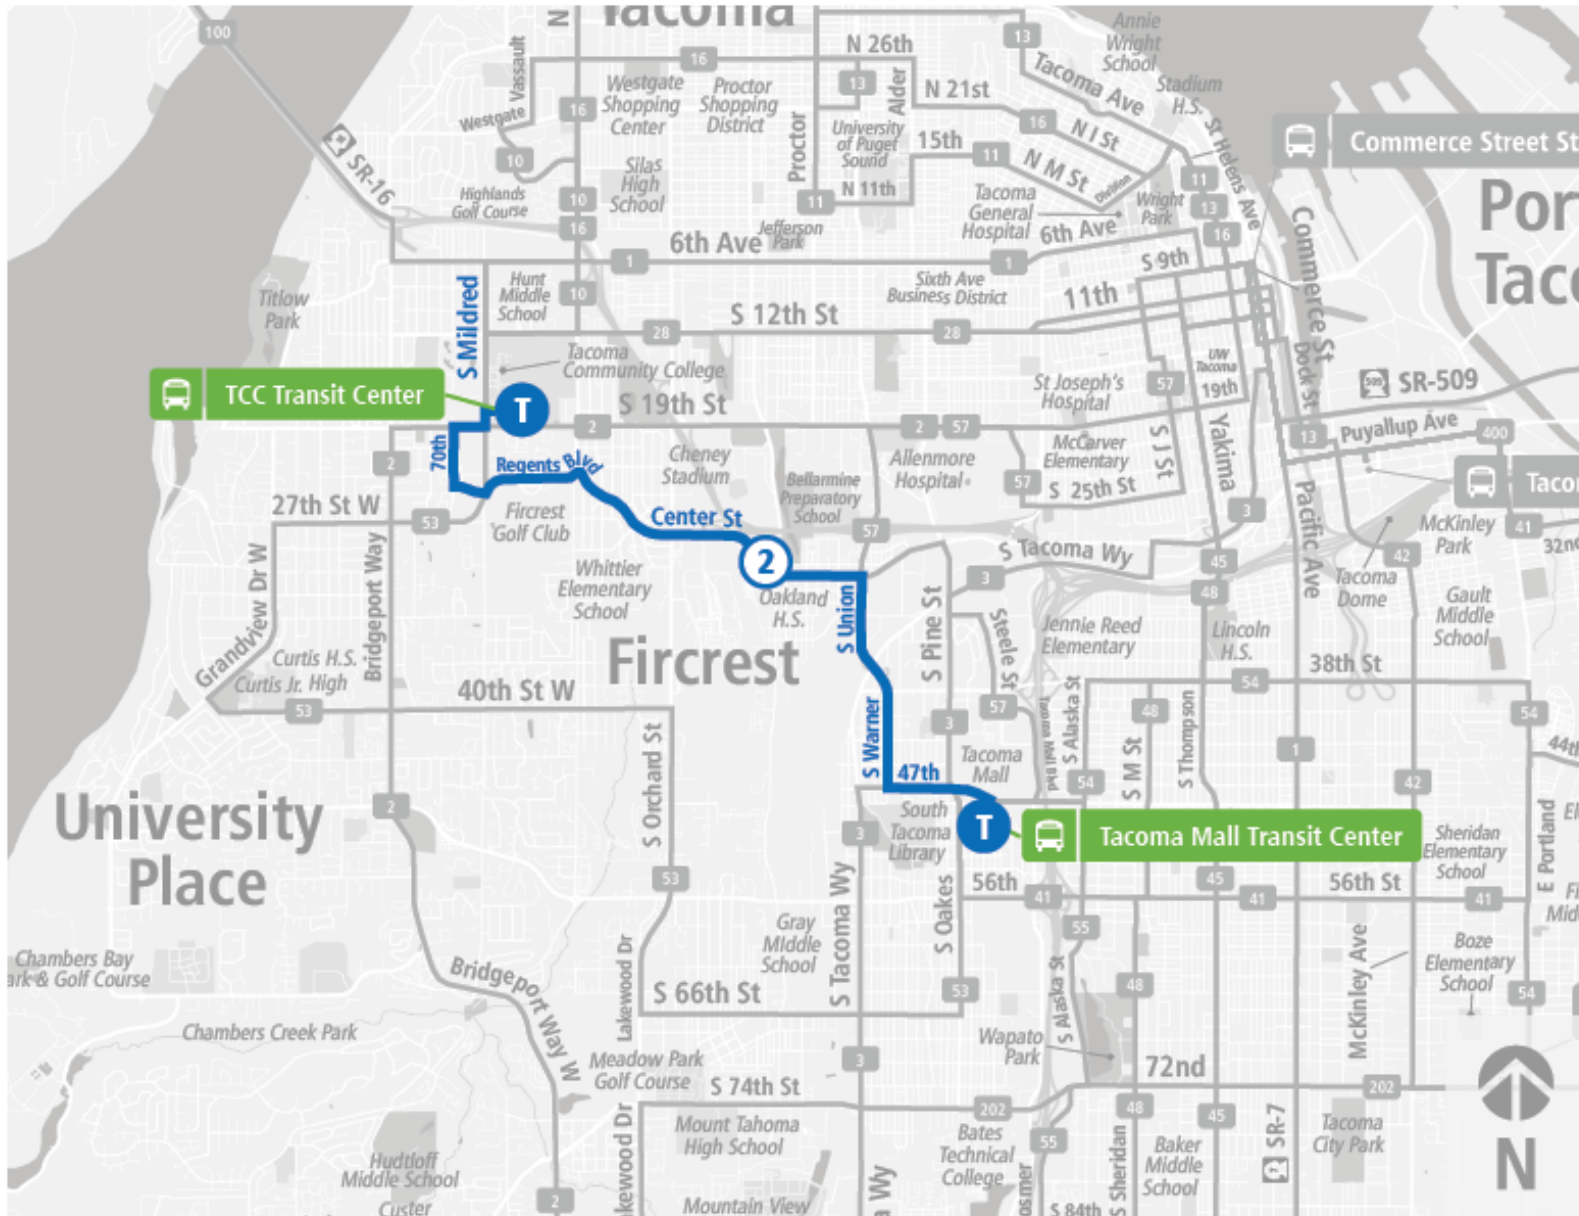

Route 52 Fircrest - TCC

Route 52 Fircrest - TCC | TCC TC to Tacoma Mall TC

**WEEKDAY**

TCC TC	Center St & Mason Ave	Tacoma Mall TC
06:15 AM	06:25 AM	06:34 AM
06:45 AM	06:55 AM	07:04 AM
07:15 AM	07:25 AM	07:36 AM
07:45 AM	07:55 AM	08:06 AM
08:15 AM	08:25 AM	08:36 AM
08:45 AM	08:55 AM	09:06 AM
09:15 AM	09:25 AM	09:36 AM
09:45 AM	09:55 AM	10:06 AM
10:15 AM	10:25 AM	10:36 AM
10:45 AM	10:55 AM	11:06 AM
11:15 AM	11:26 AM	11:37 AM
11:45 AM	11:56 AM	12:07 PM
12:15 PM	12:26 PM	12:37 PM
12:45 PM	12:56 PM	01:07 PM
01:15 PM	01:26 PM	01:37 PM
01:45 PM	01:56 PM	02:07 PM
02:15 PM	02:26 PM	02:37 PM
02:45 PM	02:56 PM	03:07 PM
03:15 PM	03:26 PM	03:37 PM
03:45 PM	03:56 PM	04:07 PM
04:15 PM	04:26 PM	04:37 PM
04:45 PM	04:57 PM	05:08 PM
05:15 PM	05:27 PM	05:38 PM
05:45 PM	05:56 PM	06:07 PM
06:15 PM	06:26 PM	06:37 PM
07:15 PM	07:24 PM	07:35 PM
08:15 PM	08:24 PM	08:34 PM
09:15 PM	09:24 PM	09:34 PM
TCC TC	Center St & Mason Ave	Tacoma Mall TC

## Route 52 Fircrest - TCC | TCC TC to Tacoma Mall TC

**SUNDAY**

<b>TCC TC</b>	<b>Center St &amp; Mason Ave</b>	<b>Tacoma Mall TC</b>
10:10 AM	10:20 AM	10:27 AM
11:10 AM	11:20 AM	11:27 AM
12:10 PM	12:22 PM	12:29 PM
01:10 PM	01:22 PM	01:29 PM
02:10 PM	02:22 PM	02:29 PM
03:10 PM	03:22 PM	03:29 PM
04:10 PM	04:21 PM	04:28 PM
05:10 PM	05:21 PM	05:28 PM
06:10 PM	06:21 PM	06:28 PM
07:10 PM	07:21 PM	07:28 PM
<b>TCC TC</b>	<b>Center St &amp; Mason Ave</b>	<b>Tacoma Mall TC</b>