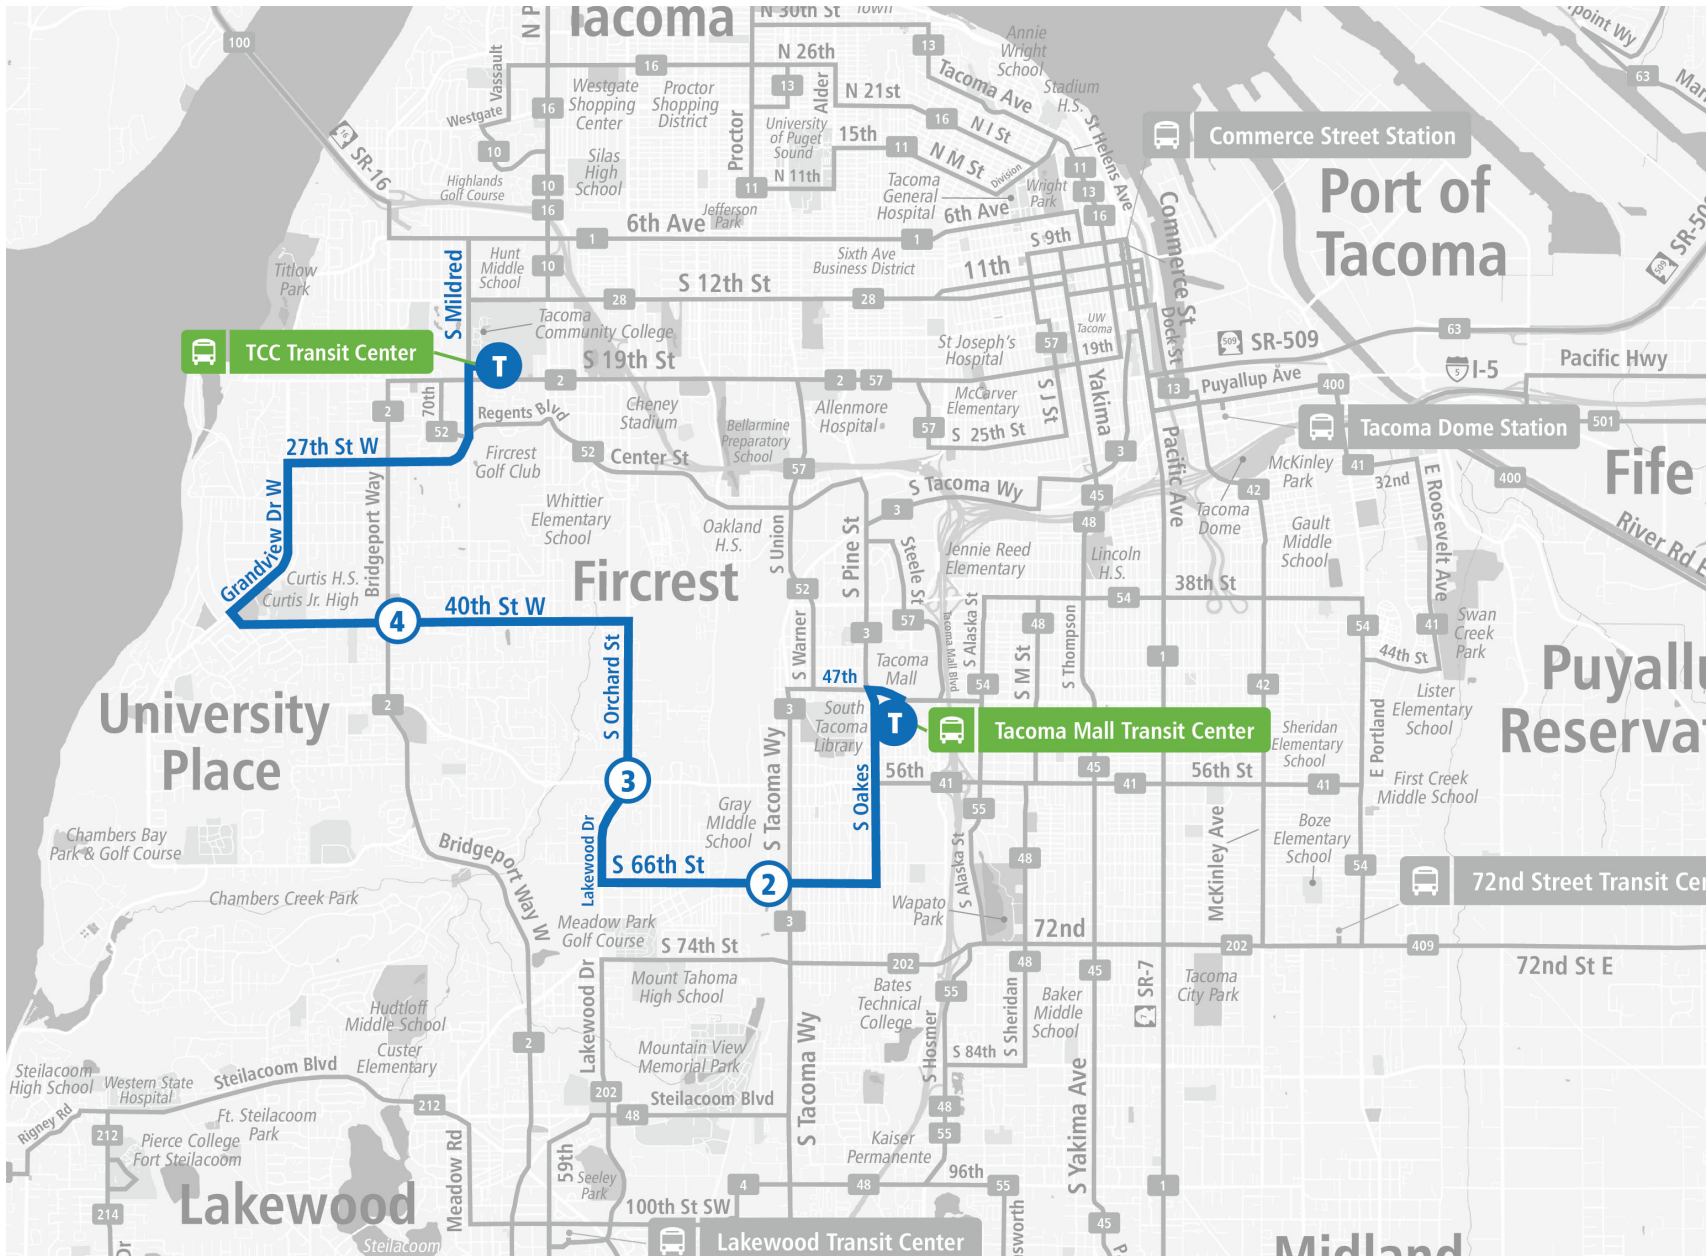

Route 53 University Place

Route 53 University Place | TCC TC to Tacoma Mall TC

WEEKDAY

TCC TC	40th St W & Bridgeport Wy W	Orchard St W & 56th St S	66th St S & Adams St	Tacoma Mall TC
05:45 AM	05:58 AM	06:05 AM	06:10 AM	06:19 AM
06:15 AM	06:28 AM	06:35 AM	06:40 AM	06:50 AM
06:45 AM	06:59 AM	07:06 AM	07:11 AM	07:21 AM
07:15 AM	07:29 AM	07:36 AM	07:41 AM	07:52 AM
07:45 AM	07:59 AM	08:06 AM	08:11 AM	08:22 AM
08:15 AM	08:29 AM	08:36 AM	08:41 AM	08:52 AM
08:45 AM	08:59 AM	09:06 AM	09:11 AM	09:22 AM
09:15 AM	09:29 AM	09:36 AM	09:41 AM	09:52 AM
09:45 AM	09:59 AM	10:06 AM	10:11 AM	10:22 AM
10:15 AM	10:29 AM	10:36 AM	10:41 AM	10:52 AM
10:45 AM	10:59 AM	11:06 AM	11:11 AM	11:22 AM
11:15 AM	11:29 AM	11:36 AM	11:41 AM	11:53 AM
11:45 AM	11:59 AM	12:06 PM	12:11 PM	12:23 PM
12:15 PM	12:29 PM	12:38 PM	12:43 PM	12:55 PM
12:45 PM	12:59 PM	01:08 PM	01:13 PM	01:25 PM
01:15 PM	01:29 PM	01:38 PM	01:43 PM	01:55 PM
01:45 PM	01:59 PM	02:08 PM	02:13 PM	02:27 PM
02:15 PM	02:29 PM	02:38 PM	02:43 PM	02:57 PM
02:45 PM	02:59 PM	03:08 PM	03:13 PM	03:27 PM
03:15 PM	03:29 PM	03:38 PM	03:43 PM	03:55 PM
03:45 PM	03:59 PM	04:08 PM	04:13 PM	04:25 PM
04:15 PM	04:29 PM	04:38 PM	04:43 PM	04:55 PM
04:45 PM	04:59 PM	05:08 PM	05:13 PM	05:25 PM
05:15 PM	05:29 PM	05:38 PM	05:43 PM	05:54 PM
05:56 PM	06:10 PM	06:19 PM	06:24 PM	06:35 PM
06:56 PM	07:10 PM	07:18 PM	07:23 PM	07:33 PM
07:56 PM	08:10 PM	08:18 PM	08:23 PM	08:33 PM
08:56 PM	09:10 PM	09:18 PM	09:22 PM	09:31 PM
09:56 PM	10:09 PM	10:16 PM	10:20 PM	10:29 PM
TCC TC	40th St W & Bridgeport Wy W	Orchard St W & 56th St S	66th St S & Adams St	Tacoma Mall TC