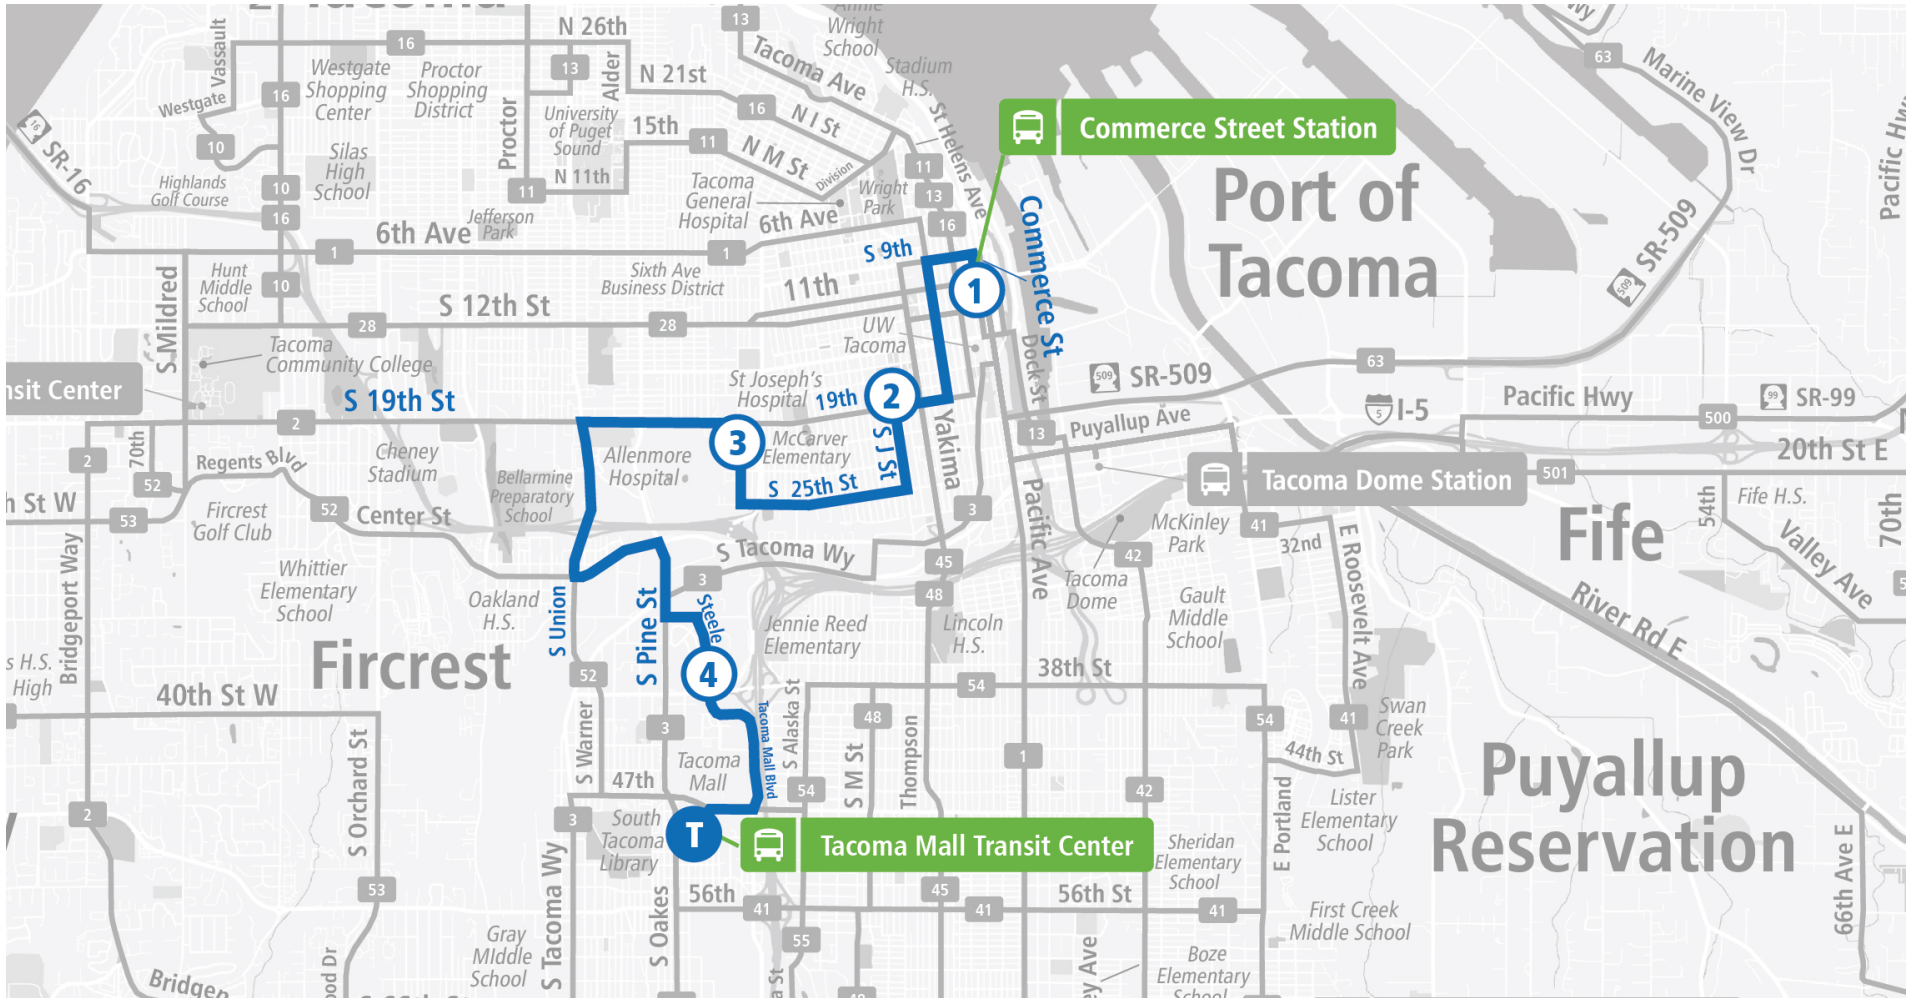

Route 57 Union - S 19th St - Hilltop