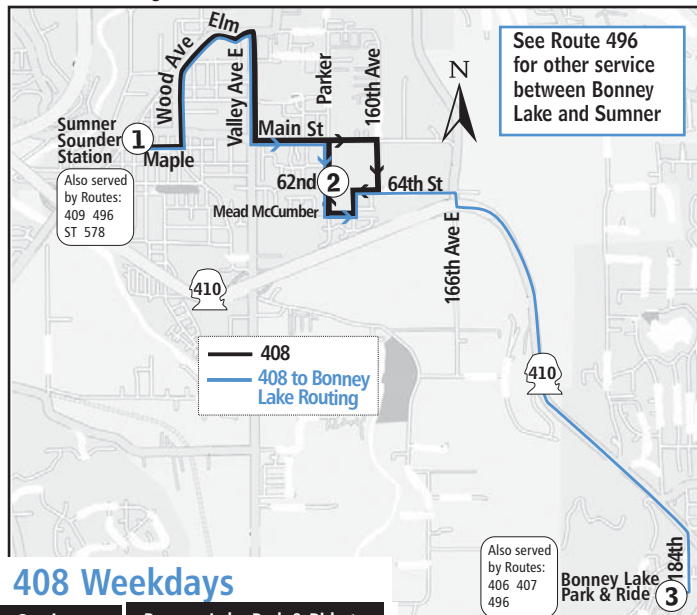

Route **408** Sumner-Bonney Lake

408 Weekdays

Sumner Sounder Station to Bonney Lake Park & Ride			Bonney Lake Park & Ride to Sumner Sounder Station		
Sumner Sounder Station	Parker & 62nd Court East	Bonney Lake Park & Ride	Bonney Lake Park & Ride	Parker & 62nd Court East	Sumner Sounder Station
①	②	③	③	②	①
6:13am	6:23	-----	-----	6:27am	6:37
6:40	6:50	-----	-----	6:52	7:02
7:13	7:23	-----	-----	7:25	7:36
7:43	7:53	-----	-----	7:56	8:07
8:20	8:30	-----	-----	8:30	8:41
8:43	8:53	9:01	9:15	9:24	9:35
9:44	9:54	10:02	10:15	10:24	10:35
10:48	10:58	11:08	11:15	11:25	11:35
11:47	11:57	12:07pm	12:15pm	12:25	12:35
12:49	12:58	1:08	1:15	1:25	1:35
1:49	1:58	2:08	2:15	2:23	2:33
2:48	2:57	3:07	3:15	3:23	3:33
3:47	3:56	-----	-----	3:59	4:09
5:00	5:09	-----	-----	5:12	5:22
5:26	5:35	-----	-----	5:51	6:01
5:57	6:06	-----	-----	6:16	6:29
6:35	6:46	-----	-----	6:53	7:06
7:00	7:11	7:19	7:25	7:34	7:46

On weekdays the route travels to and from Bonney Lake on select trips.
On weekends the route travels to and from Bonney Lake on all trips.

Sounder Train to Seattle

Leaves Sumner	Arrives in Seattle
5:12am	5:54
5:52	6:34
6:17	6:59
6:42	7:24
7:07	7:49
7:37	8:19
8:17	8:59
4:42pm	5:23
5:17	5:58

Sounder Train to Sumner

Leaves Seattle	Arrives in Sumner
6:10am	6:45
6:50	7:25
3:15pm	3:50
3:50	4:25
4:20	4:56
4:45	5:21
5:12	5:48
5:40	6:16
6:15	6:50

Route **408** Sumner-Bonney Lake

408 Saturdays & Sundays

Sat- These trips only run on Saturdays