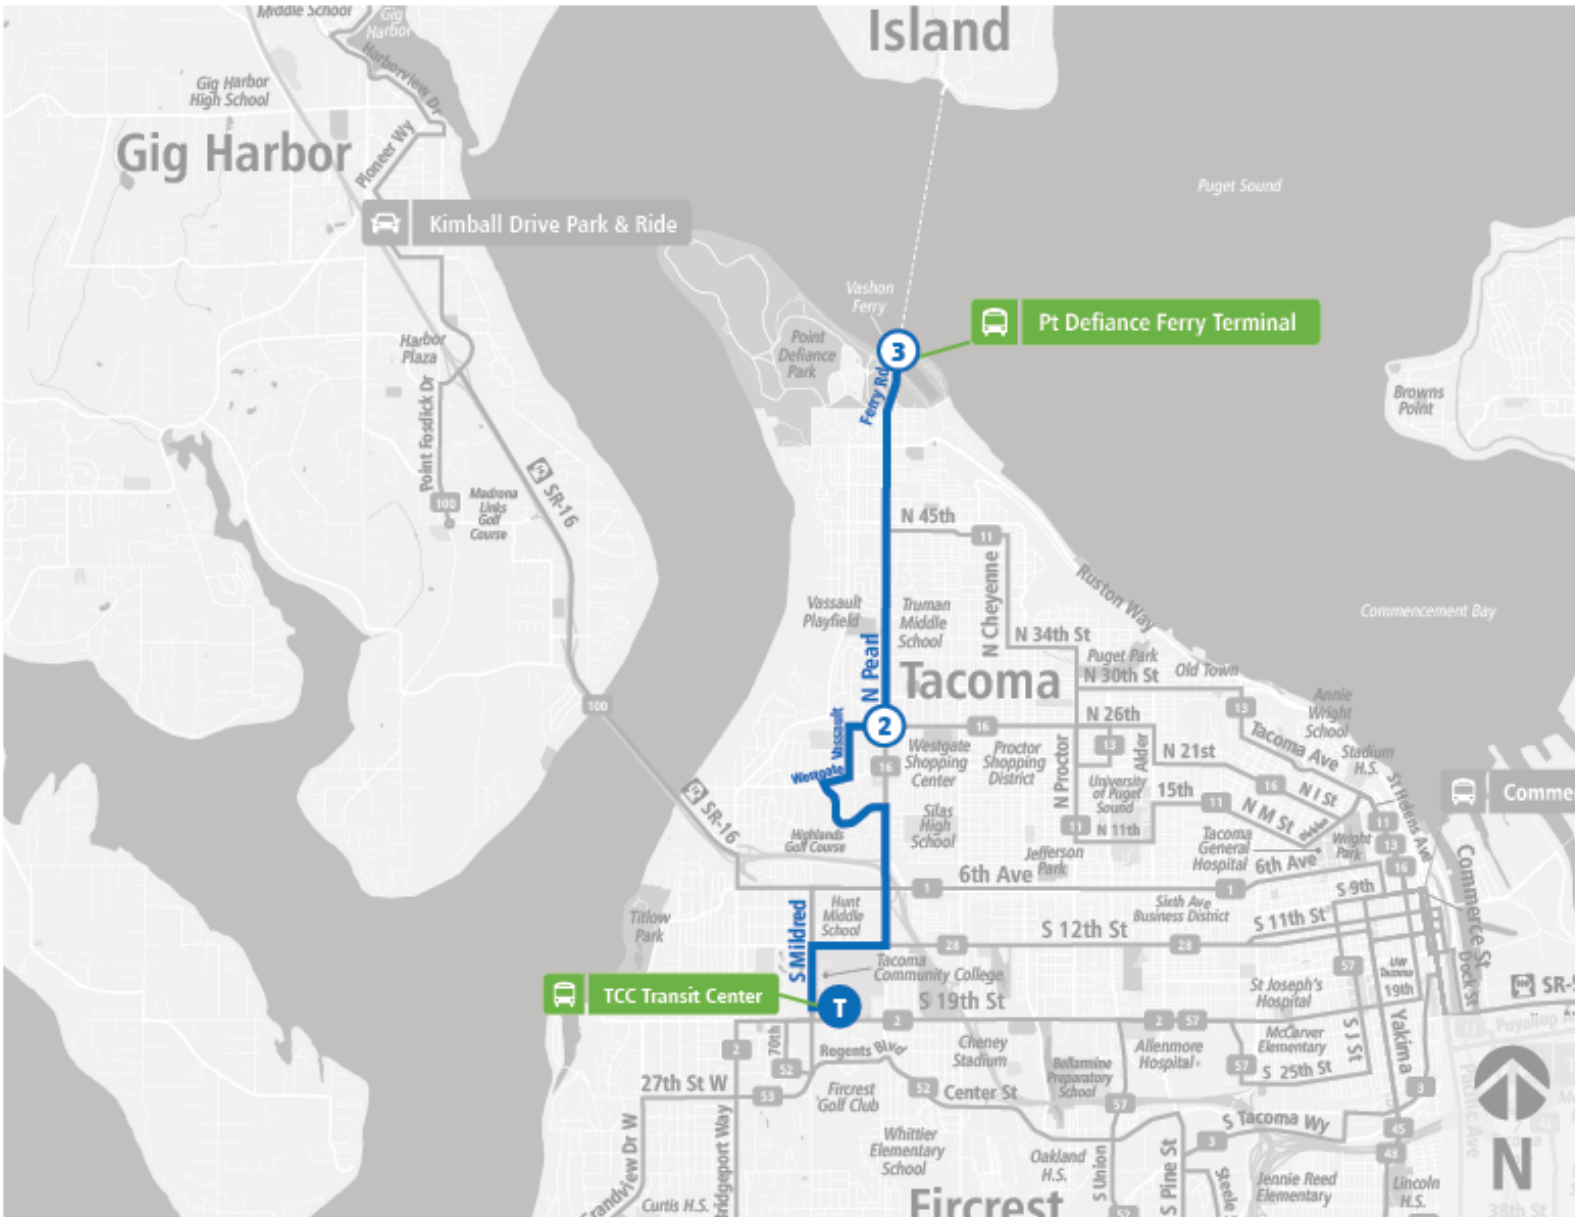

Route 10 Pearl St

Route 10 Pearl St | TCC TC to Pt Defiance Ferry Terminal

**WEEKDAY**

TCC TC	Pearl St & N 26th St	Pt Defiance Ferry Terminal
05:15 AM	05:26 AM	05:36 AM
05:45 AM	05:56 AM	06:06 AM
06:15 AM	06:26 AM	06:36 AM
06:45 AM	06:56 AM	07:06 AM
07:15 AM	07:27 AM	07:37 AM
07:45 AM	07:57 AM	08:07 AM
08:15 AM	08:27 AM	08:37 AM
08:45 AM	08:57 AM	09:07 AM
09:15 AM	09:27 AM	09:37 AM
09:45 AM	09:57 AM	10:07 AM
10:15 AM	10:27 AM	10:37 AM
10:45 AM	10:57 AM	11:07 AM
11:15 AM	11:27 AM	11:37 AM
11:45 AM	11:58 AM	12:09 PM
12:15 PM	12:28 PM	12:39 PM
12:45 PM	12:58 PM	01:09 PM
01:15 PM	01:28 PM	01:40 PM
01:45 PM	01:58 PM	02:10 PM
02:15 PM	02:28 PM	02:40 PM
02:45 PM	02:58 PM	03:10 PM
03:15 PM	03:28 PM	03:40 PM
03:45 PM	03:58 PM	04:10 PM
04:15 PM	04:28 PM	04:39 PM
04:45 PM	04:58 PM	05:09 PM
05:15 PM	05:28 PM	05:39 PM
05:45 PM	05:58 PM	06:09 PM
06:15 PM	06:28 PM	06:38 PM
07:15 PM	07:28 PM	07:37 PM
08:15 PM	08:28 PM	08:37 PM
09:15 PM	09:28 PM	09:37 PM

**TCC TC**

**Pearl St & N 26th St**

**Pt Defiance Ferry Terminal**

Route 10 Pearl St | Pt Defiance Ferry Terminal to TCC TC

**WEEKDAY**

Pt Defiance Ferry Terminal	26th St N & Pearl St	TCC TC
05:45 AM	05:53 AM	06:07 AM
06:15 AM	06:23 AM	06:37 AM
06:45 AM	06:53 AM	07:09 AM
07:15 AM	07:23 AM	07:39 AM
07:45 AM	07:53 AM	08:09 AM
08:15 AM	08:23 AM	08:40 AM
08:45 AM	08:53 AM	09:11 AM
09:15 AM	09:23 AM	09:41 AM
09:45 AM	09:53 AM	10:11 AM
10:15 AM	10:23 AM	10:41 AM
10:45 AM	10:53 AM	11:11 AM
11:15 AM	11:23 AM	11:41 AM
11:45 AM	11:53 AM	12:11 PM
12:15 PM	12:23 PM	12:41 PM
12:45 PM	12:53 PM	01:11 PM
01:15 PM	01:23 PM	01:41 PM
01:45 PM	01:53 PM	02:11 PM
02:15 PM	02:23 PM	02:41 PM
02:45 PM	02:53 PM	03:12 PM
03:15 PM	03:23 PM	03:42 PM
03:45 PM	03:53 PM	04:12 PM
04:15 PM	04:23 PM	04:42 PM
04:45 PM	04:53 PM	05:11 PM
05:15 PM	05:23 PM	05:41 PM
05:45 PM	05:53 PM	06:11 PM
06:15 PM	06:23 PM	06:40 PM
06:45 PM	06:53 PM	07:10 PM
07:45 PM	07:53 PM	08:09 PM
08:45 PM	08:53 PM	09:09 PM
09:45 PM	09:53 PM	10:09 PM