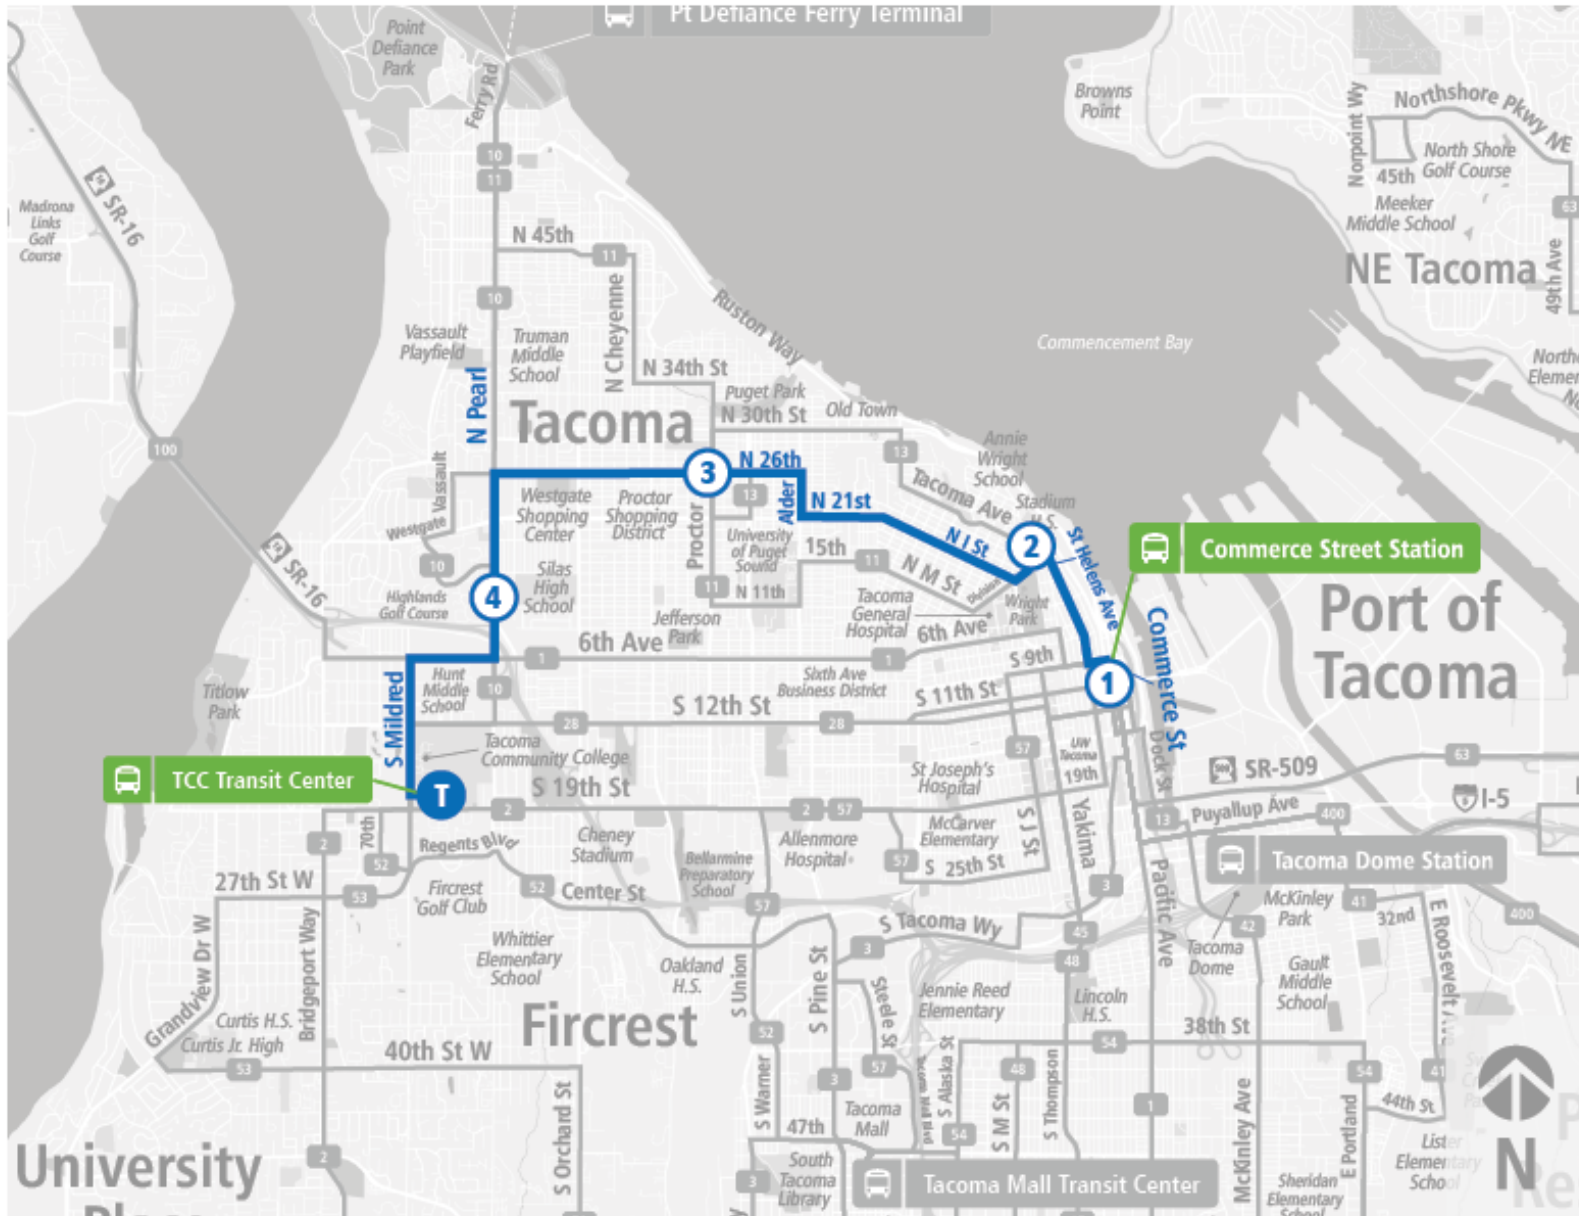

Route 16 North End

Route 16 North End | TCC TC to Commerce St Station - Zone C

WEEKDAY

TCC TC	Pearl St & N 11th St	26th St N & Proctor St	N 1st St & Tacoma Ave	Commerce St Station - Zone C
06:15 AM	06:22 AM	06:29 AM	06:37 AM *	06:45 AM
07:15 AM	07:22 AM	07:29 AM	07:38 AM *	07:47 AM
08:15 AM	08:22 AM	08:30 AM	08:39 AM *	08:48 AM
09:15 AM	09:22 AM	09:30 AM	09:39 AM *	09:48 AM
10:15 AM	10:22 AM	10:30 AM	10:39 AM *	10:48 AM
11:15 AM	11:22 AM	11:30 AM	11:39 AM *	11:49 AM
12:15 PM	12:22 PM	12:30 PM	12:39 PM *	12:49 PM †
01:15 PM	01:22 PM	01:30 PM	01:39 PM *	01:49 PM †
02:15 PM	02:22 PM	02:30 PM	02:39 PM *	02:49 PM
03:15 PM	03:22 PM	03:30 PM	03:39 PM *	03:50 PM
04:15 PM	04:22 PM	04:30 PM	04:39 PM *	04:50 PM †
05:15 PM	05:22 PM	05:30 PM	05:39 PM *	05:49 PM
06:15 PM	06:22 PM	06:30 PM	06:38 PM *	06:48 PM
07:15 PM	07:22 PM	07:30 PM	07:37 PM *	07:46 PM
08:15 PM	08:22 PM	08:30 PM	08:37 PM *	08:45 PM
TCC TC	Pearl St & N 11th St	26th St N & Proctor St	N 1st St & Tacoma Ave	Commerce St Station - Zone C