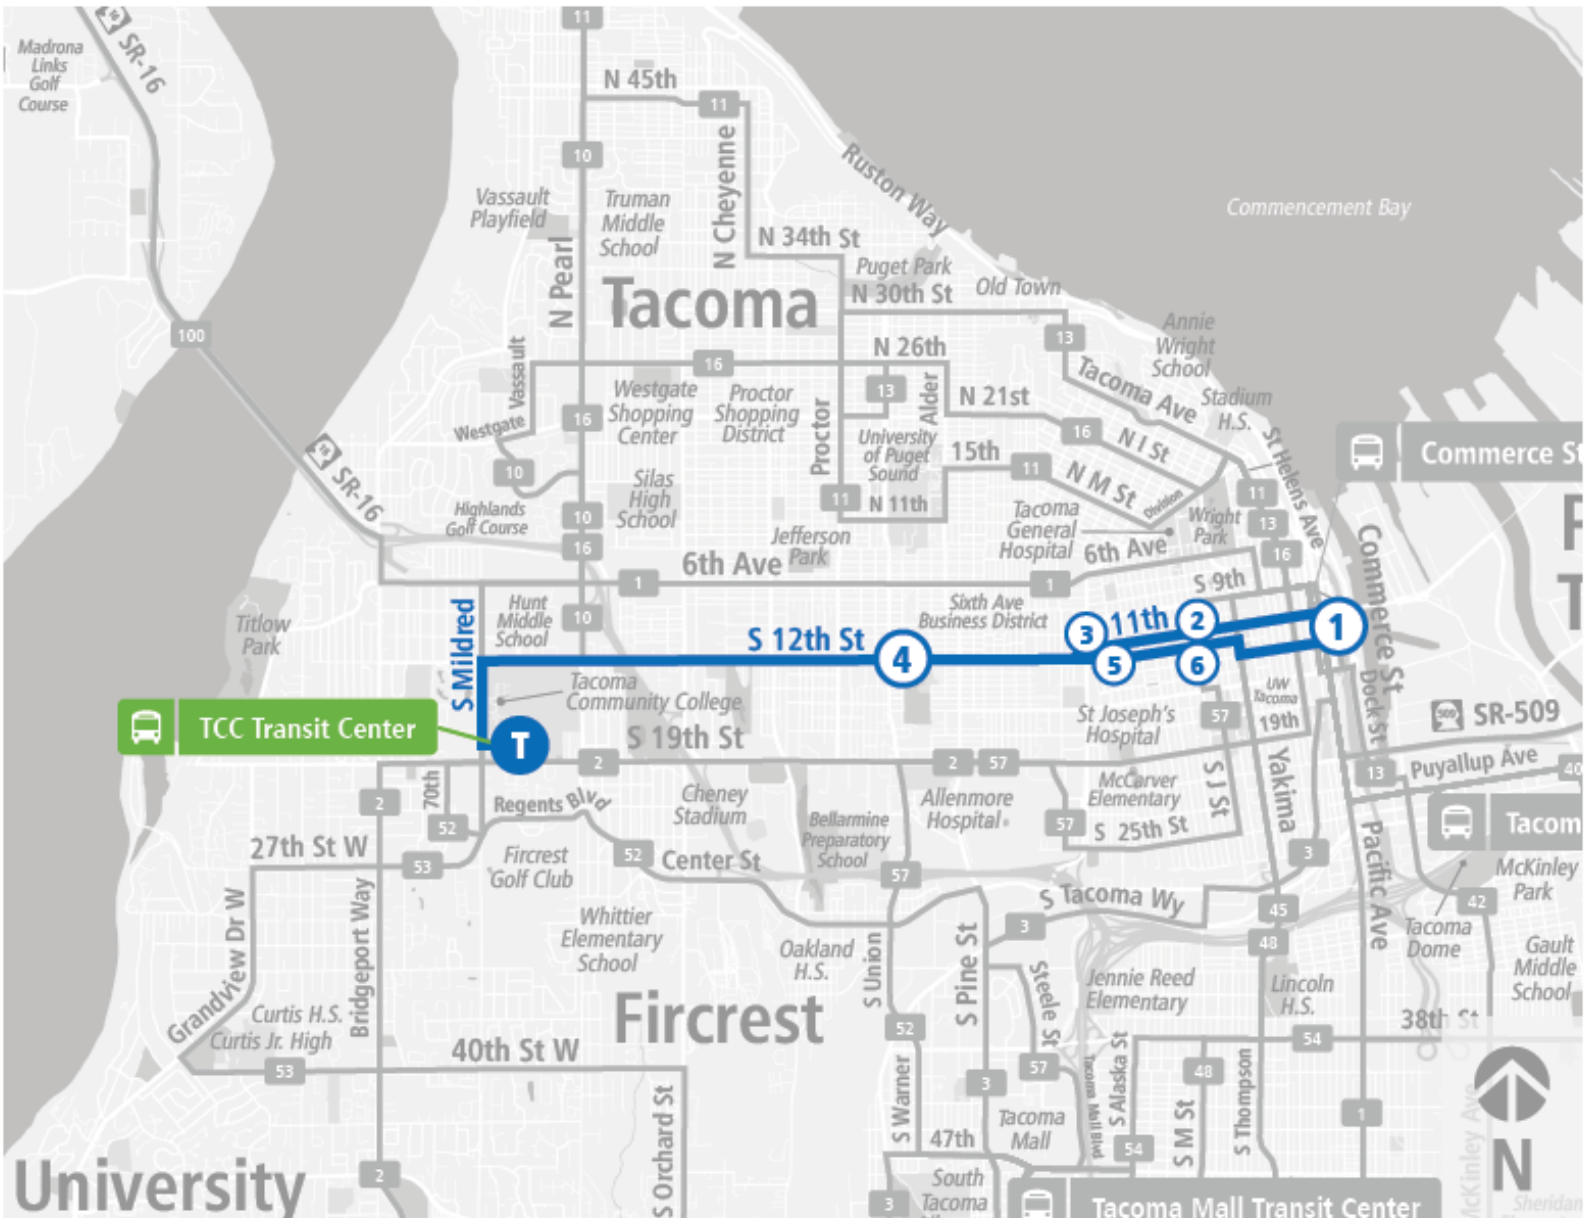

Route 28 S 12th St

Route 28 S 12th St | TCC TC to A St & E 12th St

WEEKDAY

TCC TC	12th St S & Union Ave	Earnest S Brazill St & Sprague	Earnest S Brazill St & MLK Jr Wy	A St & E 12th St
06:45 AM	06:53 AM	06:55 AM	06:58 AM	07:07 AM
07:15 AM	07:23 AM	07:25 AM	07:28 AM	07:37 AM
07:45 AM	07:53 AM	07:56 AM	07:59 AM	08:08 AM
08:15 AM	08:23 AM	08:26 AM	08:29 AM	08:38 AM
08:45 AM	08:53 AM	08:56 AM	08:59 AM	09:08 AM
09:15 AM	09:23 AM	09:26 AM	09:29 AM	09:38 AM
09:45 AM	09:53 AM	09:56 AM	09:59 AM	10:08 AM
10:15 AM	10:23 AM	10:26 AM	10:29 AM	10:38 AM
10:45 AM	10:53 AM	10:56 AM	10:59 AM	11:08 AM
11:15 AM	11:23 AM	11:26 AM	11:29 AM	11:38 AM
11:45 AM	11:53 AM	11:56 AM	11:59 AM	12:08 PM
12:15 PM	12:23 PM	12:26 PM	12:29 PM	12:38 PM
12:45 PM	12:53 PM	12:56 PM	12:59 PM	01:08 PM
01:15 PM	01:23 PM	01:26 PM	01:29 PM	01:38 PM
01:45 PM	01:53 PM	01:56 PM	01:59 PM	02:08 PM
02:15 PM	02:23 PM	02:26 PM	02:29 PM	02:38 PM
02:45 PM	02:53 PM	02:56 PM	02:59 PM	03:08 PM
03:15 PM	03:23 PM	03:26 PM	03:29 PM	03:38 PM
03:45 PM	03:53 PM	03:56 PM	03:59 PM	04:08 PM
04:12 PM	04:20 PM	04:23 PM	04:26 PM	04:35 PM
04:45 PM	04:53 PM	04:56 PM	04:59 PM	05:08 PM
05:15 PM	05:23 PM	05:26 PM	05:28 PM	05:37 PM
05:45 PM	05:53 PM	05:56 PM	05:58 PM	06:07 PM
06:15 PM	06:23 PM	06:26 PM	06:28 PM	06:37 PM
07:15 PM	07:23 PM	07:26 PM	07:28 PM	07:37 PM
08:15 PM	08:22 PM	08:25 PM	08:27 PM	08:35 PM
09:15 PM	09:22 PM	09:25 PM	09:27 PM	09:34 PM
TCC TC	12th St S & Union Ave	Earnest S Brazill St & Sprague	Earnest S Brazill St & MLK Jr Wy	A St & E 12th St