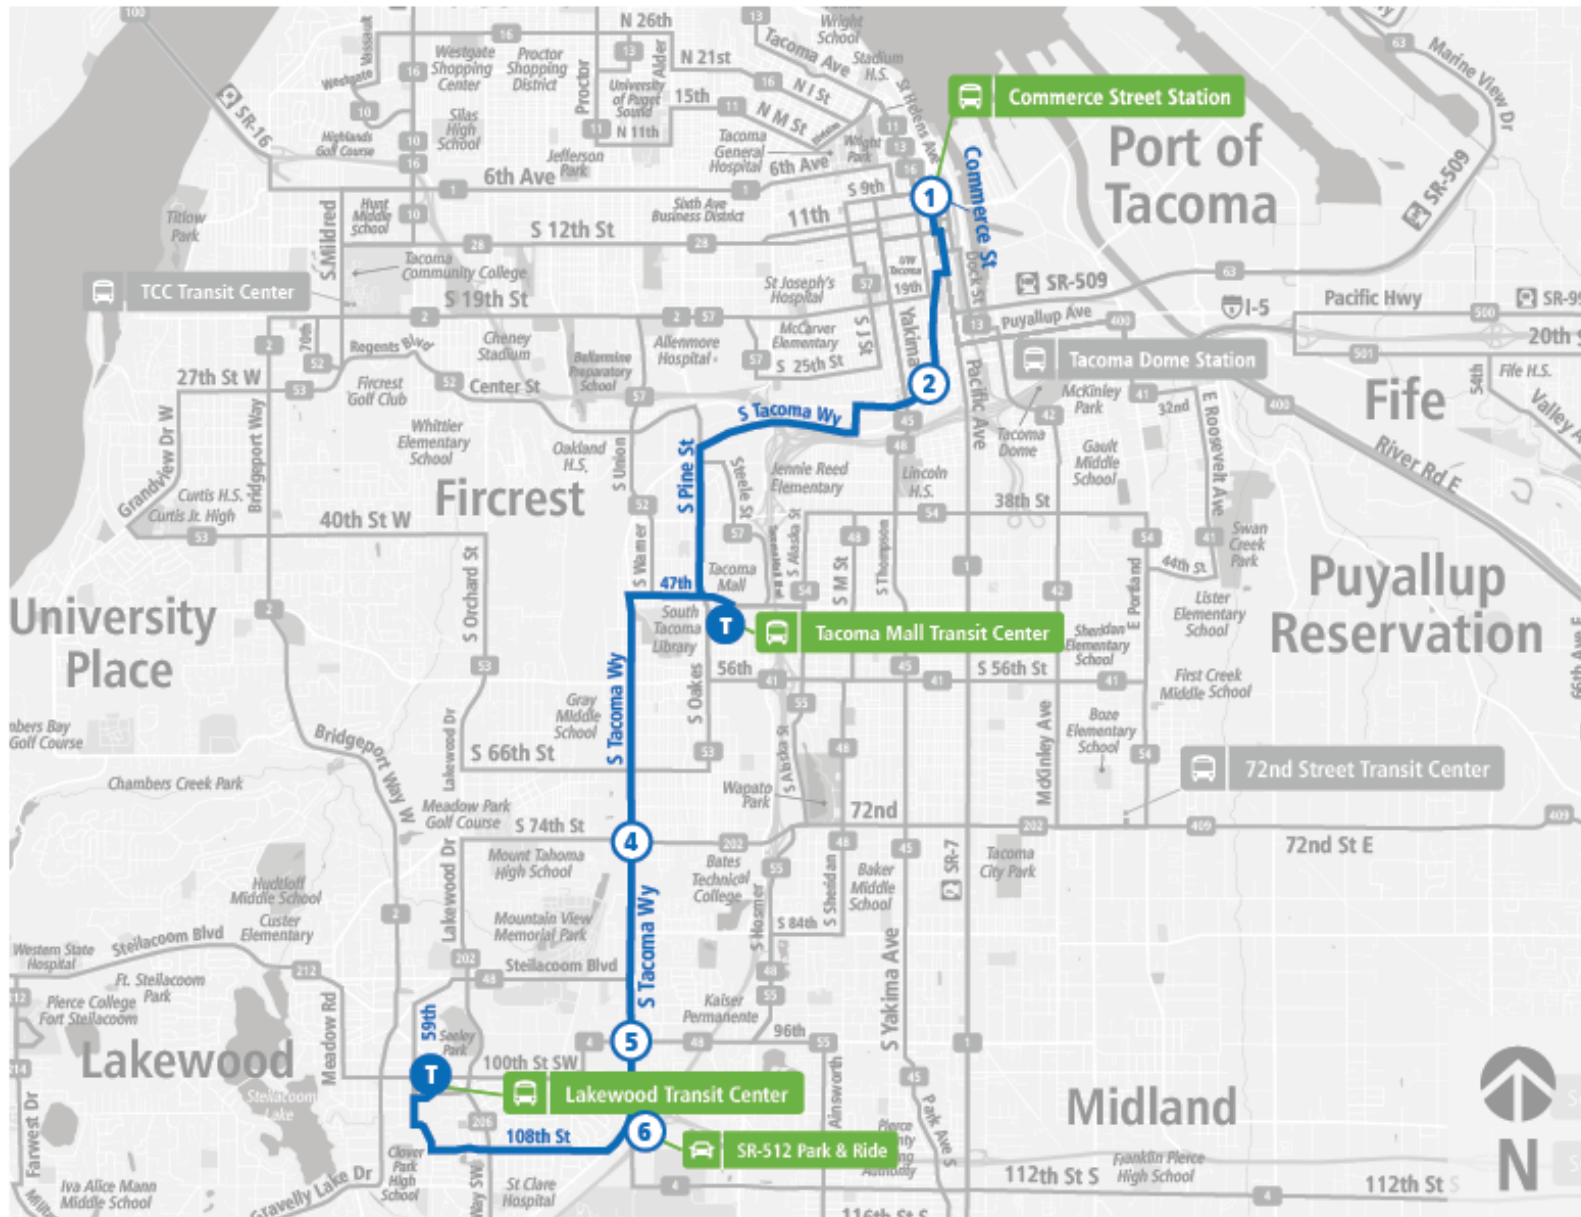

Route 3 Lakewood - Tacoma