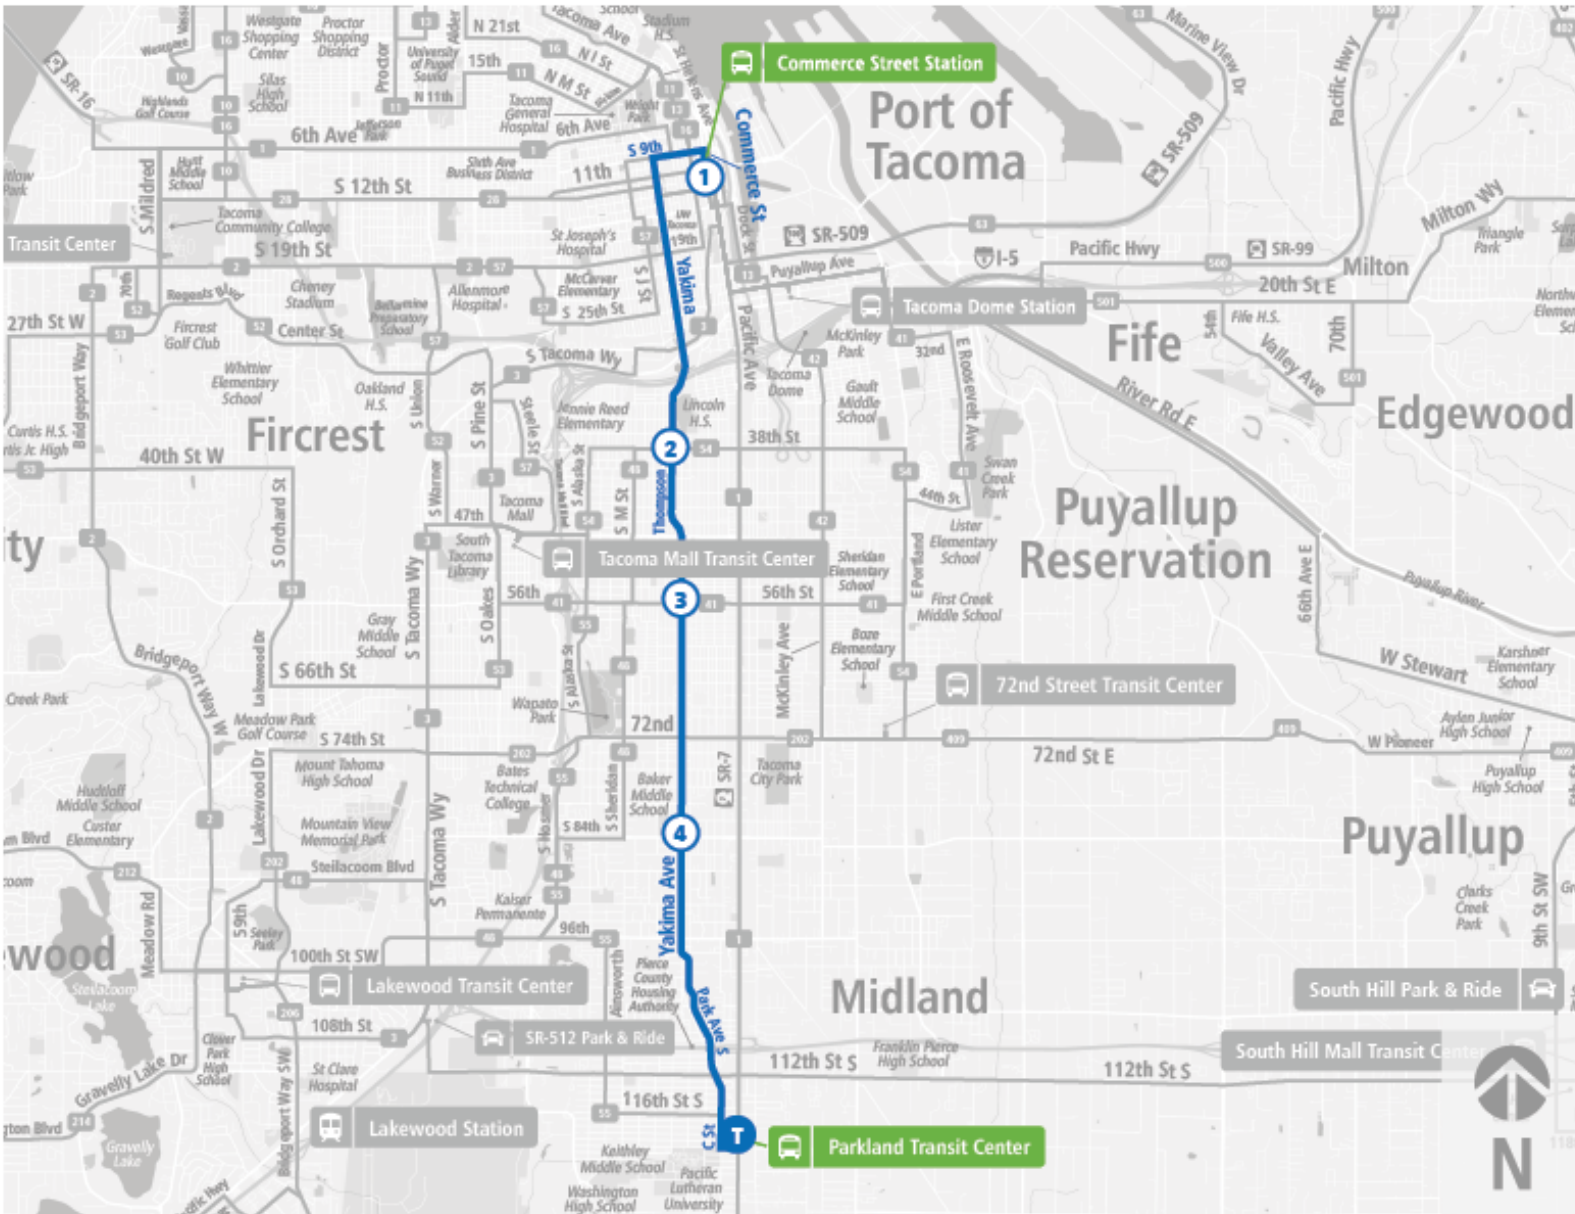

Route 45 Yakima

Route 45 Yakima | Parkland TC to Commerce St Station - Zone B

WEEKDAY

Parkland TC	Yakima Ave S & S 84th St	Yakima Ave S & S 56th St	Thompson Ave & S 38th St	Commerce St Station - Zone B
05:05 AM	05:12 AM	05:18 AM	05:21 AM	05:35 AM
05:45 AM	05:52 AM	05:58 AM	06:01 AM	06:15 AM
06:15 AM	06:22 AM	06:28 AM	06:31 AM	06:46 AM
06:45 AM	06:52 AM	06:58 AM	07:01 AM	07:16 AM
07:15 AM	07:22 AM	07:28 AM	07:32 AM	07:47 AM
07:45 AM	07:52 AM	07:58 AM	08:02 AM	08:17 AM
08:15 AM	08:22 AM	08:28 AM	08:32 AM	08:47 AM
08:45 AM	08:52 AM	08:58 AM	09:02 AM	09:17 AM
09:15 AM	09:22 AM	09:28 AM	09:32 AM	09:47 AM
09:45 AM	09:52 AM	09:58 AM	10:02 AM	10:17 AM
10:15 AM	10:22 AM	10:28 AM	10:32 AM	10:47 AM
10:45 AM	10:52 AM	10:58 AM	11:02 AM	11:17 AM
11:15 AM	11:22 AM	11:28 AM	11:32 AM	11:47 AM
11:45 AM	11:52 AM	11:58 AM	12:02 PM	12:17 PM
12:15 PM	12:22 PM	12:28 PM	12:32 PM	12:47 PM
12:45 PM	12:52 PM	12:58 PM	01:02 PM	01:17 PM
01:15 PM	01:22 PM	01:28 PM	01:32 PM	01:47 PM
01:45 PM	01:52 PM	01:58 PM	02:02 PM	02:17 PM
02:15 PM	02:22 PM	02:28 PM	02:32 PM	02:47 PM
02:45 PM	02:52 PM	02:58 PM	03:02 PM	03:17 PM
03:15 PM	03:22 PM	03:28 PM	03:32 PM	03:47 PM
03:45 PM	03:52 PM	03:58 PM	04:02 PM	04:17 PM
04:15 PM	04:22 PM	04:28 PM	04:32 PM	04:47 PM
04:45 PM	04:52 PM	04:58 PM	05:01 PM	05:16 PM
05:25 PM	05:32 PM	05:38 PM	05:41 PM	05:56 PM
06:25 PM	06:32 PM	06:38 PM	06:41 PM	06:56 PM
07:25 PM	07:32 PM	07:38 PM	07:41 PM	07:56 PM
08:25 PM	08:32 PM	08:37 PM	08:40 PM	08:55 PM
09:25 PM	09:32 PM	09:37 PM	09:40 PM	09:55 PM
Parkland TC	Yakima Ave S & S 84th St	Yakima Ave S & S 56th St	Thompson Ave & S 38th St	Commerce St Station - Zone B