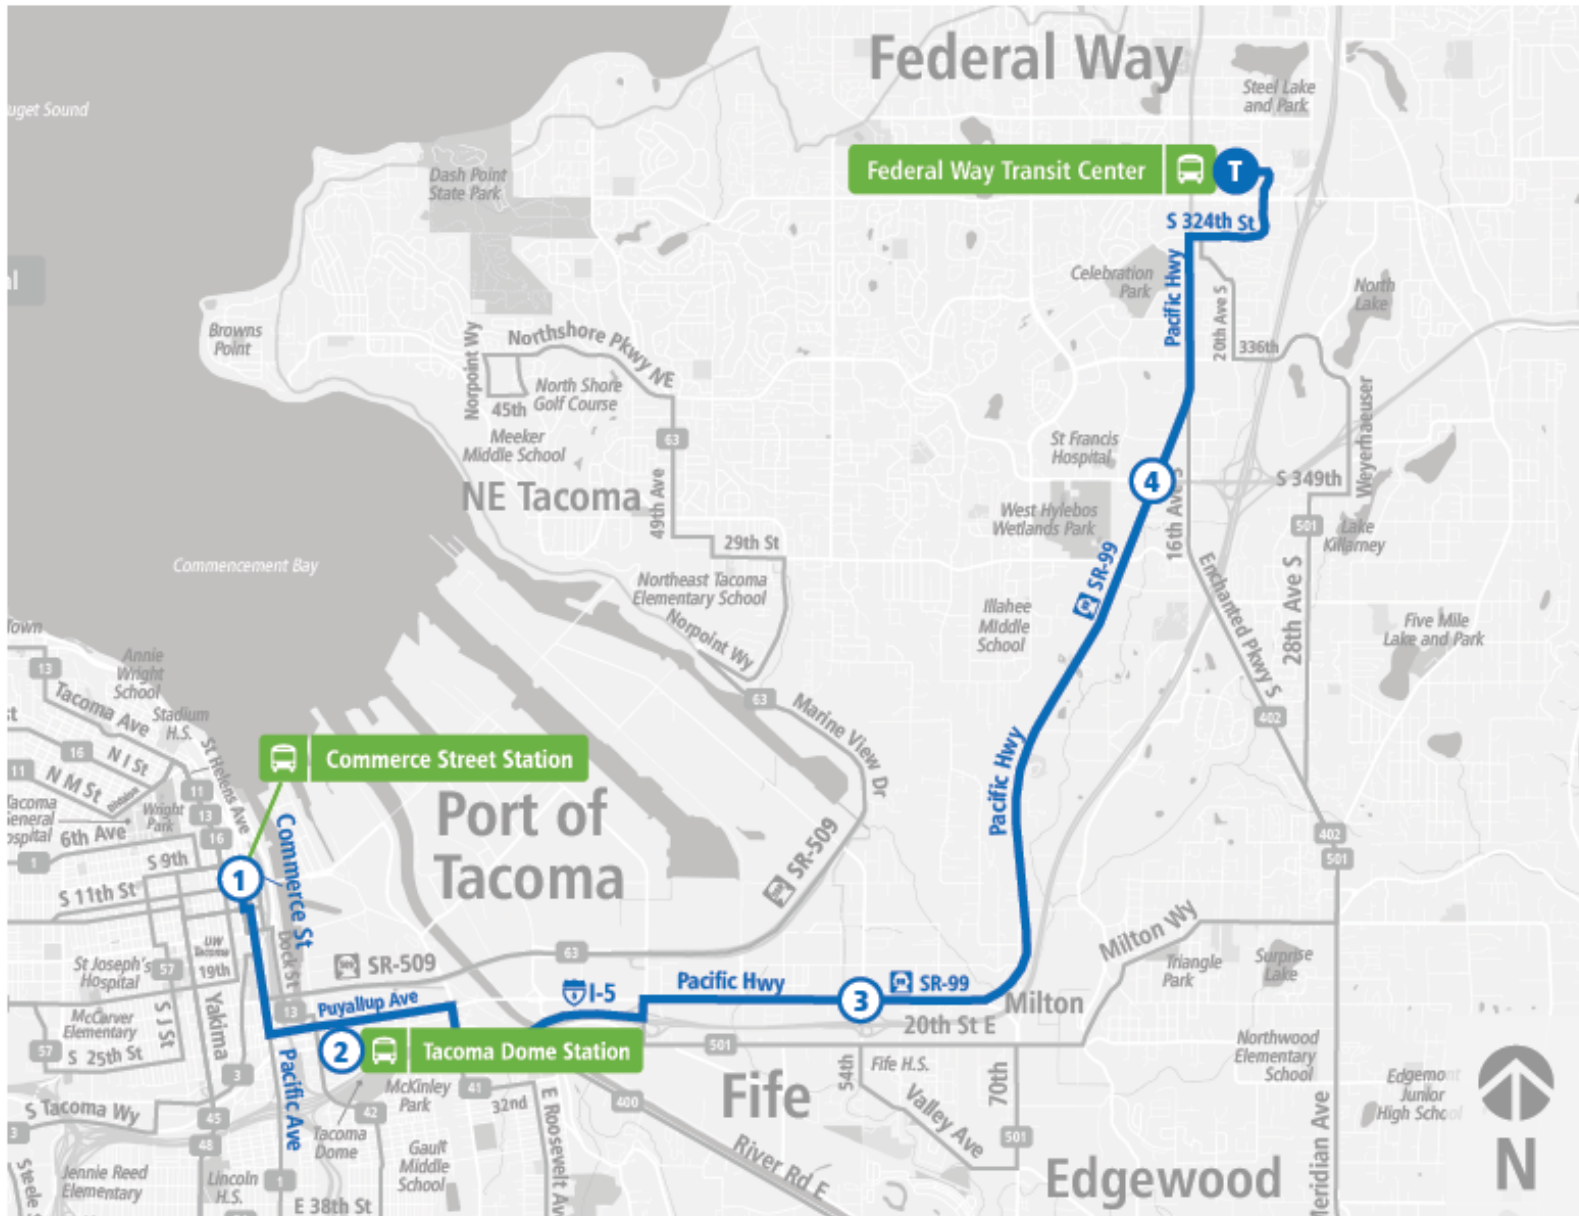

Route 500 Federal Way

Route 500 Federal Way | Commerce St Station - Zone B to Federal Way Tc BAY 1

WEEKDAY

Commerce St Station - Zone B	Tacoma Dome Station - Zone C	Pacific Hwy E & 52nd Ave E	Pacific Hwy & S 348th St	Federal Way Tc BAY 1
04:57 AM	05:05 AM	05:17 AM	05:29 AM	05:39 AM
05:57 AM	06:05 AM	06:17 AM	06:29 AM	06:40 AM
07:05 AM	07:14 AM	07:27 AM	07:40 AM	07:53 AM
07:57 AM	08:06 AM	08:19 AM	08:32 AM	08:45 AM
08:57 AM	09:06 AM	09:19 AM	09:32 AM	09:46 AM
09:57 AM	10:06 AM	10:20 AM	10:33 AM	10:49 AM
10:57 AM	11:06 AM	11:20 AM	11:34 AM	11:50 AM
11:57 AM	12:07 PM	12:21 PM	12:35 PM	12:51 PM
12:57 PM	01:07 PM	01:21 PM	01:35 PM	01:51 PM
01:57 PM	02:08 PM	02:23 PM	02:39 PM	02:55 PM
02:57 PM	03:09 PM	03:25 PM	03:41 PM	03:57 PM
03:57 PM	04:10 PM	04:27 PM	04:43 PM	04:59 PM
04:57 PM	05:10 PM	05:25 PM	05:40 PM	05:54 PM
05:57 PM	06:07 PM	06:20 PM	06:35 PM	06:49 PM
06:57 PM	07:06 PM	07:17 PM	07:30 PM	07:44 PM
07:57 PM	08:06 PM	08:17 PM	08:30 PM	08:44 PM
08:57 PM	09:06 PM	09:17 PM	09:30 PM	09:44 PM
09:57 PM	10:06 PM	10:17 PM	10:30 PM	10:44 PM
Commerce St Station - Zone B	Tacoma Dome Station - Zone C	Pacific Hwy E & 52nd Ave E	Pacific Hwy & S 348th St	Federal Way Tc BAY 1