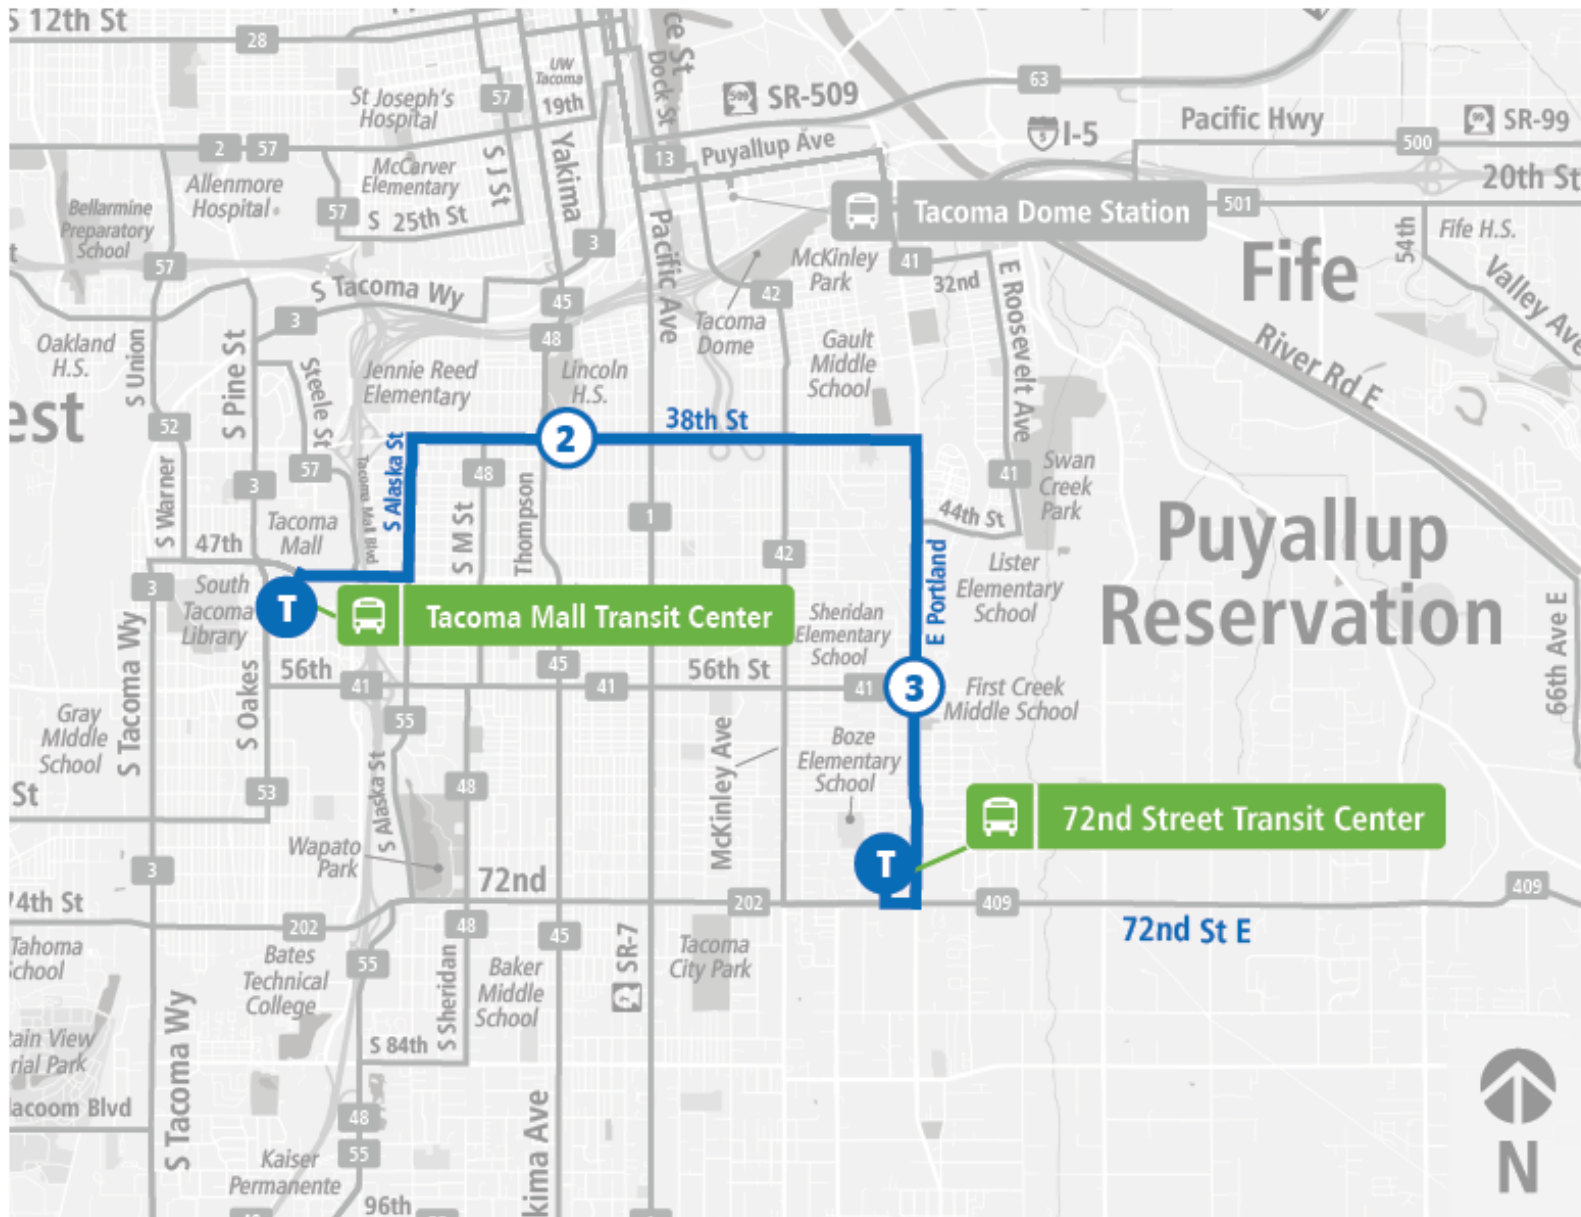

Route 54 38th St - Portland Ave

Route 54 38th St - Portland Ave | Tacoma Mall TC to 72nd St TC

**WEEKDAY**

Tacoma Mall TC	38th St S & Yakima Ave	Portland Ave E & E 56th St	72nd St TC
06:35 AM	06:42 AM	06:52 AM	06:58 AM
07:05 AM	07:12 AM	07:22 AM	07:28 AM
07:35 AM	07:42 AM	07:53 AM	08:00 AM
08:05 AM	08:12 AM	08:23 AM	08:30 AM
08:35 AM	08:42 AM	08:53 AM	09:00 AM
09:05 AM	09:12 AM	09:23 AM	09:30 AM
09:35 AM	09:42 AM	09:53 AM	10:00 AM
10:05 AM	10:12 AM	10:23 AM	10:30 AM
10:35 AM	10:42 AM	10:53 AM	11:00 AM
11:05 AM	11:12 AM	11:23 AM	11:30 AM
11:35 AM	11:43 AM	11:54 AM	12:01 PM
12:05 PM	12:13 PM	12:24 PM	12:31 PM
12:35 PM	12:43 PM	12:55 PM	01:02 PM
01:05 PM	01:13 PM	01:25 PM	01:32 PM
01:35 PM	01:43 PM	01:55 PM	02:02 PM
02:05 PM	02:13 PM	02:26 PM	02:35 PM
02:35 PM	02:43 PM	02:57 PM	03:06 PM
03:05 PM	03:13 PM	03:27 PM	03:36 PM
03:35 PM	03:43 PM	03:56 PM	04:05 PM
04:05 PM	04:13 PM	04:26 PM	04:35 PM
04:35 PM	04:43 PM	04:56 PM	05:05 PM
05:05 PM	05:13 PM	05:26 PM	05:35 PM
05:35 PM	05:43 PM	05:55 PM	06:03 PM
06:17 PM	06:25 PM	06:35 PM	06:43 PM
07:17 PM	07:25 PM	07:35 PM	07:43 PM
08:17 PM	08:25 PM	08:35 PM	08:42 PM
09:17 PM	09:24 PM	09:33 PM	09:40 PM
10:17 PM	10:24 PM	10:32 PM	10:38 PM
<b>Tacoma Mall TC</b>	<b>38th St S &amp; Yakima Ave</b>	<b>Portland Ave E &amp; E 56th St</b>	<b>72nd St TC</b>