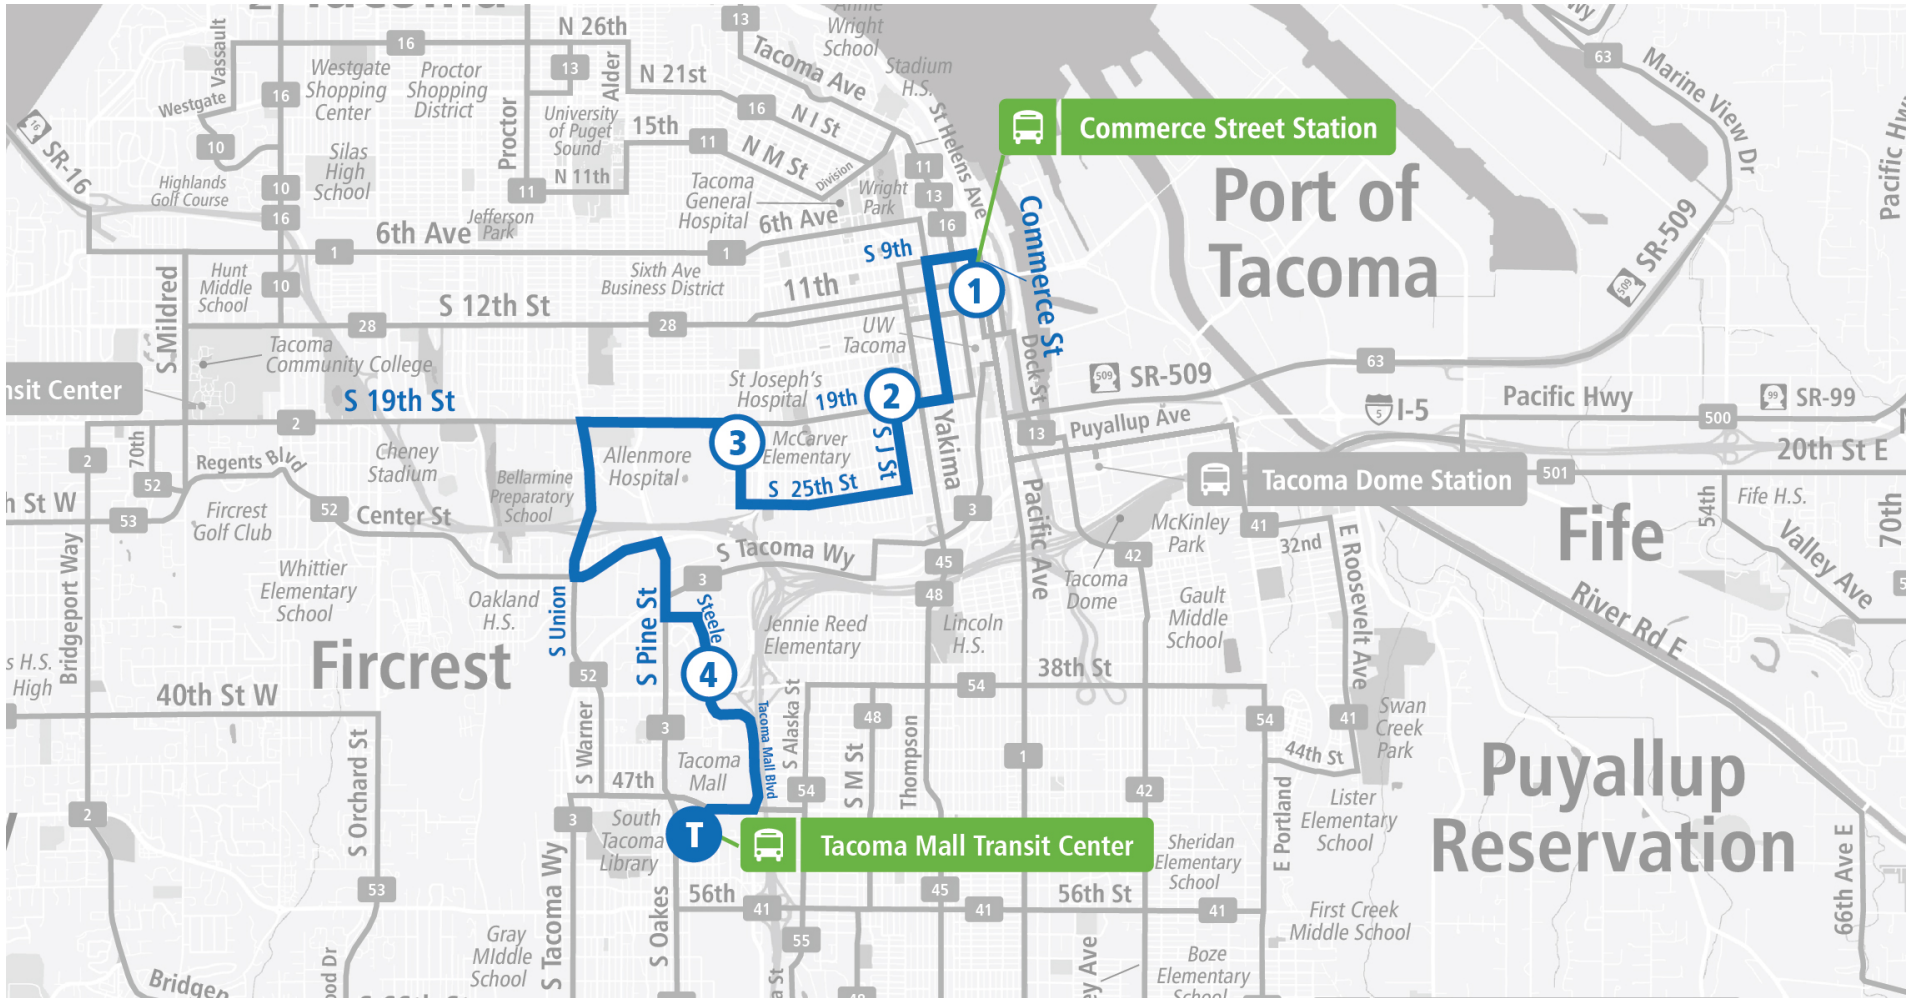

Route 57 Union - S 19th St - Hilltop