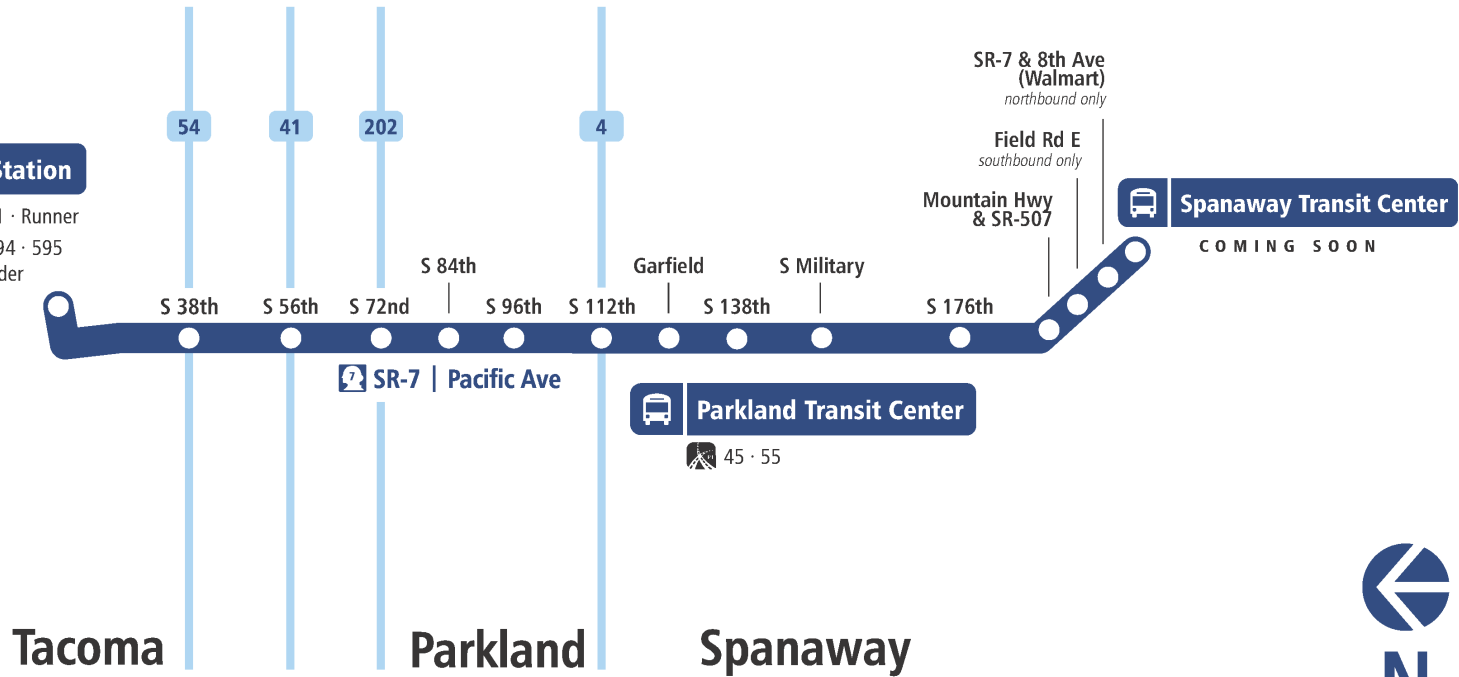

# COMMUNITY LINE

**Tacoma Dome Station**

41 · 400 · 500 · 501 · Runner  
574 · 586 · 590 · 594 · 595  
Tacoma Link · Sounder  
AMTRAK

**Scan To Learn More**  
View an interactive map,  
timetables and fare info

- Community Line Stations
- Transit Hubs
- Intersecting Routes  
*Route 1 connects along  
SR-7 | Pacific Avenue*

**Pierce Transit**  
253.581.8000 | Relay: 711 | PierceTransit.org

Tacoma

Parkland

Spanaway

Stream Community Line Tacoma - Spanaway | SR 7 & 8th Ave - Walmart to Tacoma Dome Station - Zone D

**WEEKDAY**

SR 7 & 8th Ave - Walmart	Pacific Ave & 112th St	Tacoma Dome Station - Zone D
05:40 AM	05:58 AM *	06:19 AM *
06:00 AM	06:18 AM *	06:39 AM *
06:20 AM	06:38 AM *	06:59 AM *
06:40 AM	06:58 AM *	07:19 AM *
07:00 AM	07:18 AM *	07:39 AM *
07:20 AM	07:38 AM *	07:59 AM *
07:40 AM	07:58 AM *	08:19 AM *
04:10 PM	04:31 PM *	04:55 PM *
04:30 PM	04:51 PM *	05:15 PM *
04:50 PM	05:11 PM *	05:35 PM *
05:10 PM	05:31 PM *	05:55 PM *
05:30 PM	05:51 PM *	06:15 PM *
05:50 PM	06:11 PM *	06:35 PM *
06:10 PM	06:31 PM *	06:55 PM *
06:30 PM	06:51 PM *	07:15 PM *
06:50 PM	07:11 PM *	07:35 PM *
07:10 PM	07:31 PM *	07:55 PM *
SR 7 & 8th Ave - Walmart	Pacific Ave & 112th St	Tacoma Dome Station - Zone D