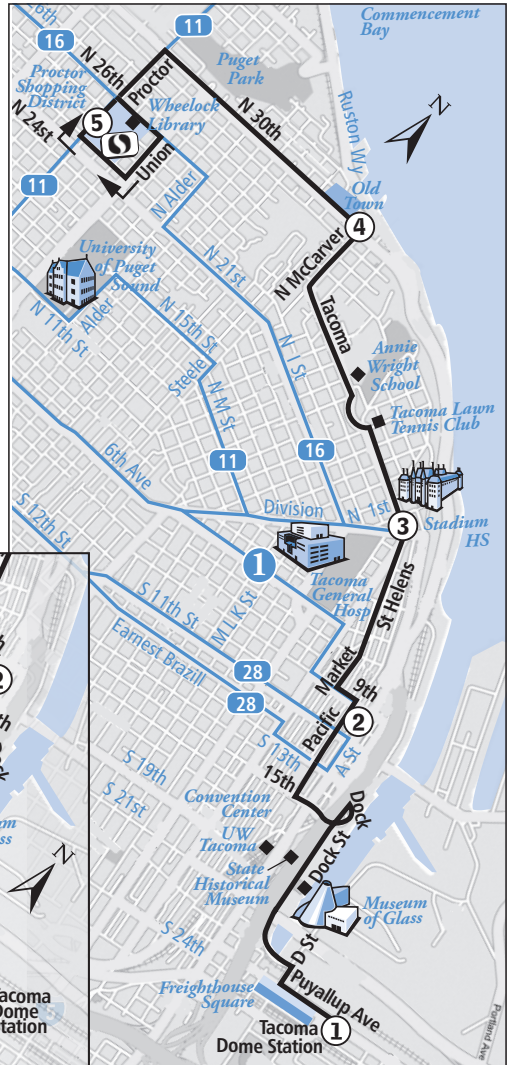

# N 30<sup>th</sup> St-Tacoma Dome Station to Proctor via North 30th Street

*Service Change Effective March 12, 2017*

Route 13 Northbound from Tacoma Dome Station, the bus travels along A Street from S 15th to S 12th St

# N 30<sup>th</sup> St-Tacoma Dome Station to Proctor via North 30th Street

*Service Change Effective March 12, 2017*  
**13 Weekdays**

## Tacoma Dome Station to North 24th & Proctor

Tacoma Dome Station Zone E	11th & Pacific	N 1st & Tacoma Ave	N 30th & McCarver	N 24th & Proctor
<b>1</b>	<b>2</b>	<b>3</b>	<b>4</b>	<b>5</b>
6:10am	6:16	6:23	6:27	6:36
7:10	7:16	7:23	7:27	7:36
8:10	8:16	8:23	8:27	8:36
9:10	9:16	9:23	9:27	9:36
10:10	10:17	10:24	10:29	10:38
11:10	11:17	11:24	11:29	11:38
<b>12:10pm</b>	<b>12:17</b>	<b>12:24</b>	<b>12:29</b>	<b>12:38</b>
1:10	1:17	1:24	1:29	1:38
2:10	2:17	2:24	2:29	2:38
3:10	3:17	3:24	3:29	3:38
4:10	4:17	4:24	4:29	4:38
5:10	5:17	5:24	5:29	5:38
6:10	6:17	6:24	6:29	6:38

## North 24th & Proctor to Tacoma Dome Station

N 24th & Proctor	N 30th & McCarver	N 1st & Tacoma Ave	11th & Pacific	Tacoma Dome Station
<b>5</b>	<b>4</b>	<b>3</b>	<b>2</b>	<b>1</b>
5:39am	5:44	5:49	5:55	6:00
6:38	6:43	6:48	6:54	6:59
7:38	7:43	7:48	7:54	7:59
8:38	8:43	8:48	8:54	8:59
9:38	9:43	9:48	9:54	9:59
10:40	10:45	10:50	10:56	11:01
11:40	11:45	11:50	11:56	<b>12:01pm</b>
12:40	12:45	12:50	12:57	<b>1:02</b>
1:40	1:45	1:50	1:57	<b>2:02</b>
2:40	2:45	2:50	2:57	<b>3:02</b>
3:40	3:45	3:50	3:57	4:02
4:40	4:45	4:50	4:57	5:02
5:40	5:45	5:50	5:57	6:02
6:40	6:45	6:50	6:57	7:02