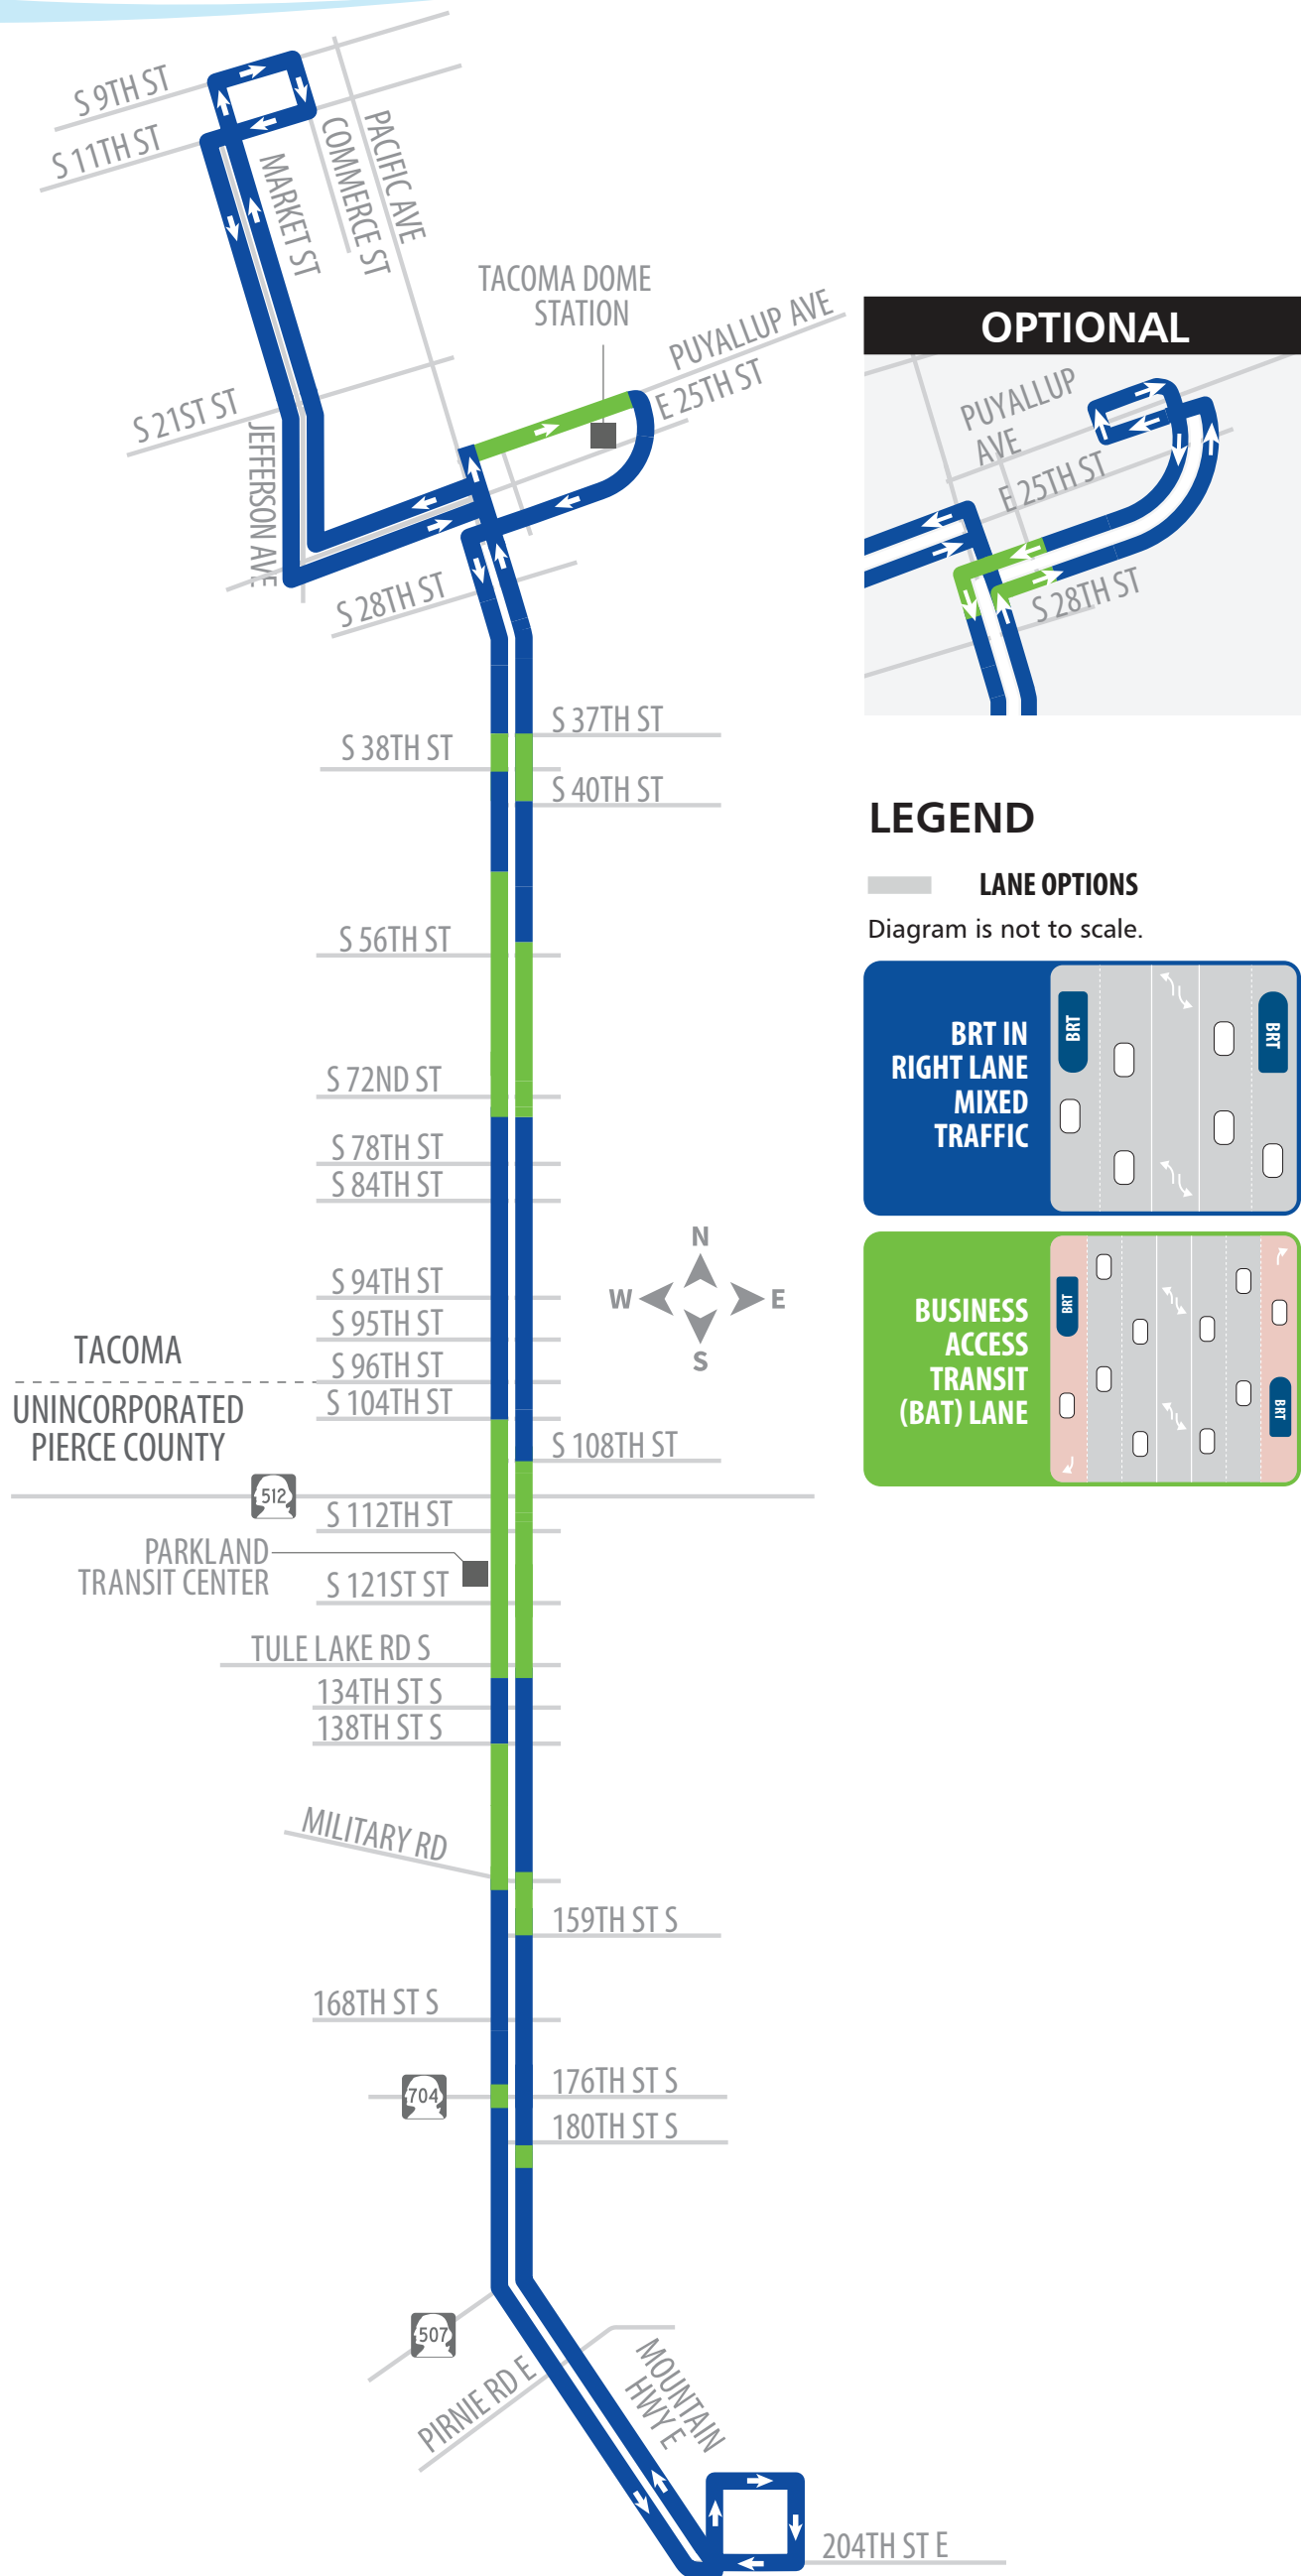

CURBSIDE ALTERNATIVE

LEGEND

LANE OPTIONS
Diagram is not to scale.