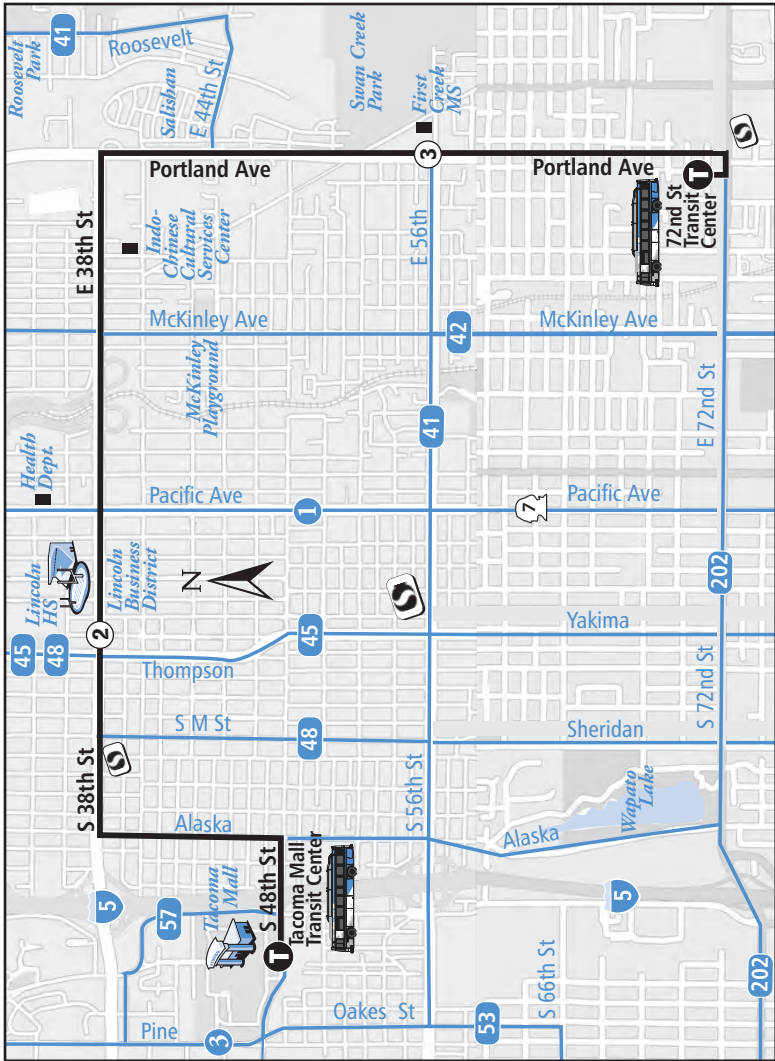

S 38th St-Portland