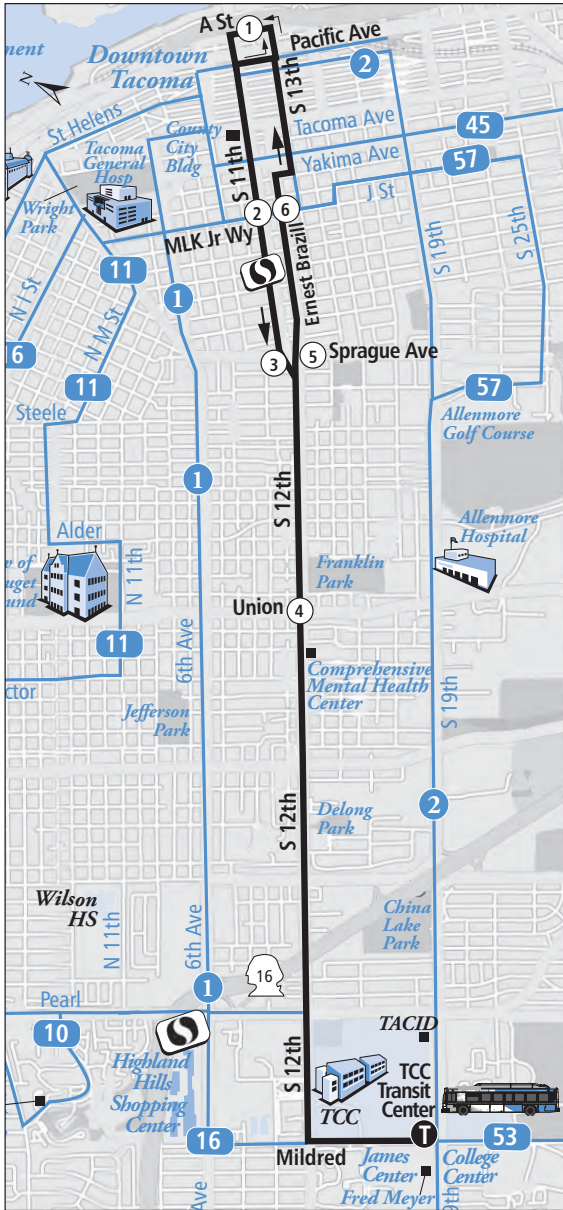

S 12th St

Revised March 21, 2021