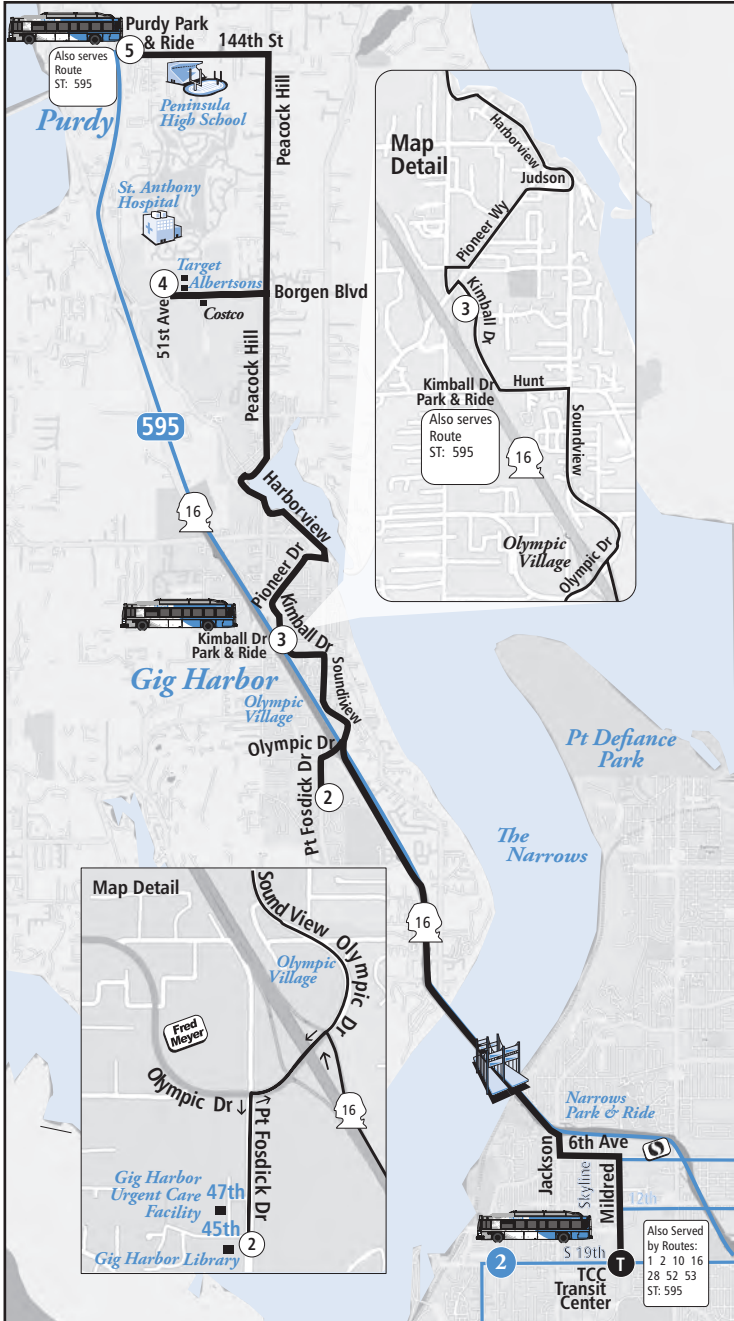

Route **100** Gig Harbor