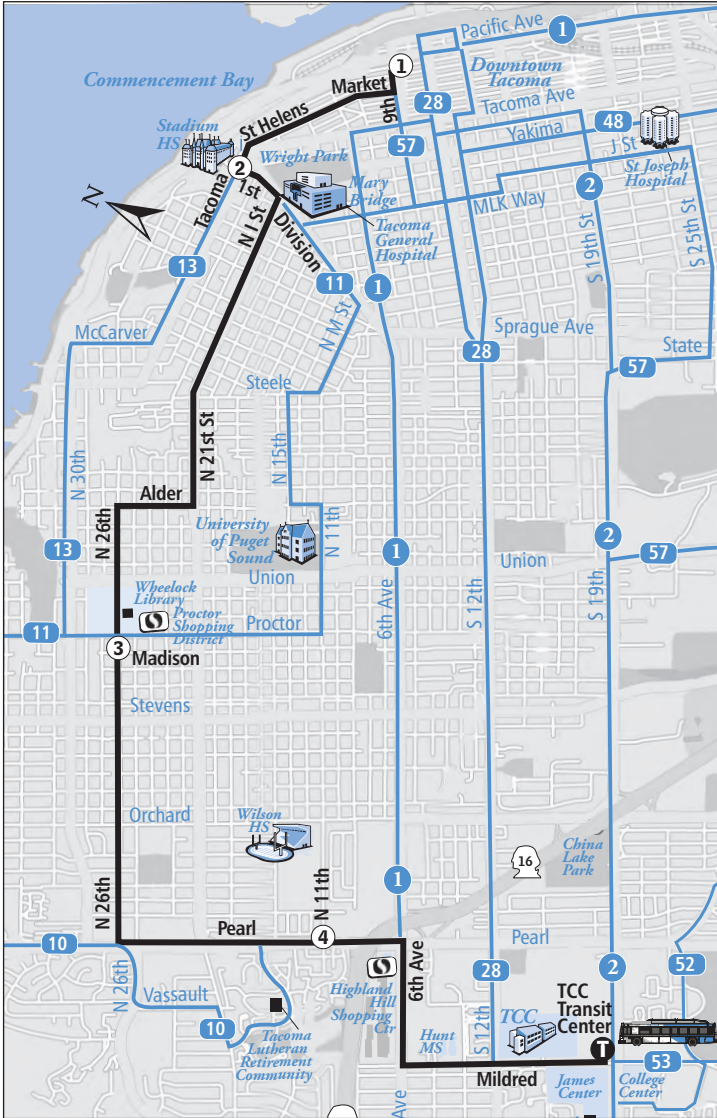

On Commerce
Catch Your Bus At