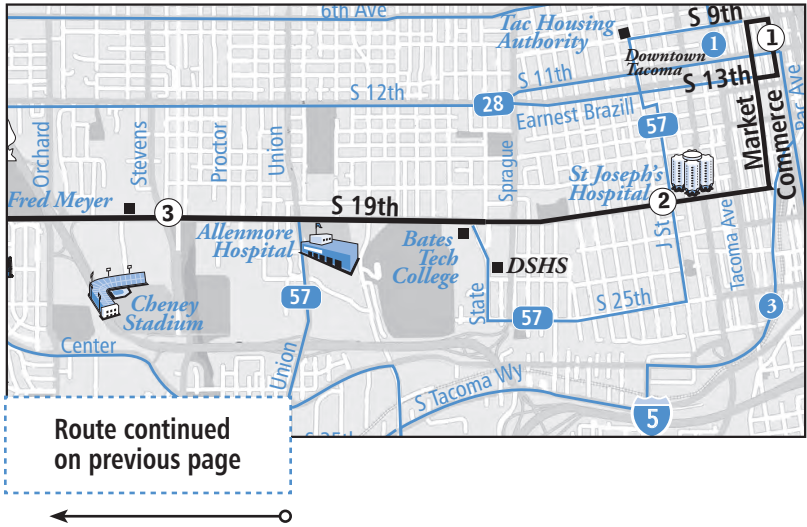

Revised March 21, 2021

2

S 19th St-Bridgeport

2 S 19th St-Bridgeport

The way 2 go!

You can ride all the way between Downtown Tacoma, Tacoma Community College, and Lakewood—over 12 miles— without changing buses. Popular destinations include Lakewood Towne Center, Green Firs Village in University Place, Allenmore and St. Joseph’s Hospitals.