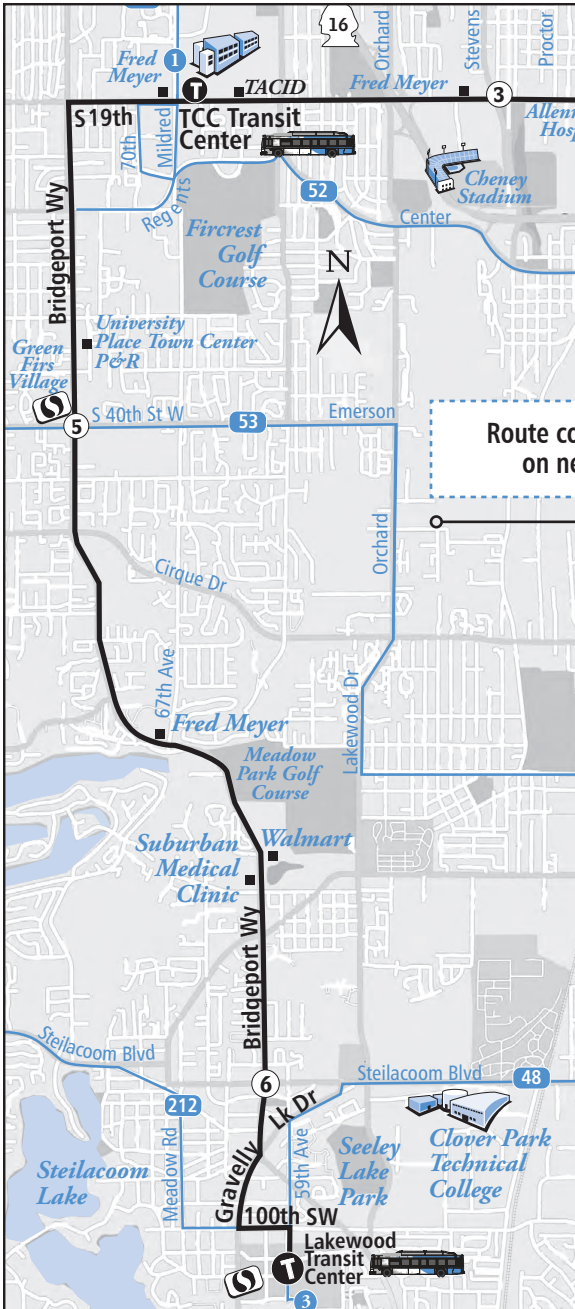

Revised March 21, 2021

2

S 19th St-Bridgeport

2 S 19th St-Bridgeport

The way 2 go!

You can ride all the way between Downtown Tacoma, Tacoma Community College, and Lakewood—over 12 miles— without changing buses. Popular destinations include Lakewood Towne Center, Green Firs Village in University Place, Allenmore and St. Joseph’s Hospitals.