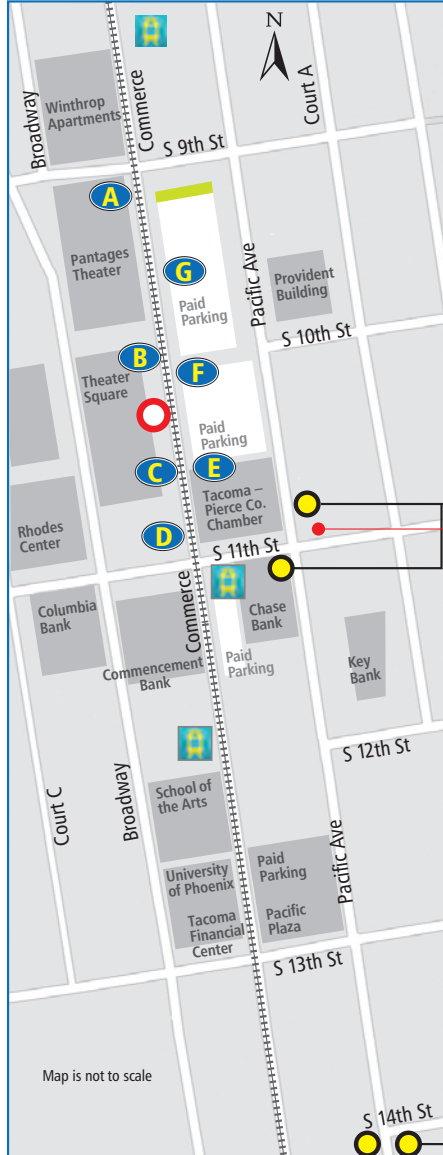

Commerce St and Pacific Avenue

Major Boarding Locations

Buses may stop at more than one zone. See individual schedules for direction of travel.

ZONE A
BOARDING FOR ROUTES:
SHUTTLE

ZONE B
BOARDING FOR ROUTES:
3 • 500 • 501

ZONE C
BOARDING FOR ROUTES:
**2 • 41 • 42 • 48
400**

ZONE D
BOARDING FOR ROUTES:
ST: 590 • 594

ZONE E
BOARDING FOR ROUTES:
**11 • 63
SHUTTLE**

ZONE F
BOARDING FOR ROUTES:
16 • 57

ZONE G
BOARDING FOR ROUTES:
**45
ST: 594**

PACIFIC & 11TH
BOARDING FOR ROUTES:
1 • 13

28

PACIFIC & 14TH
BOARDING FOR ROUTES:
**1 • 3 • 13 • 41
42 • 63 • 400
500 • 501
ST: 590 • 594**

KEY

A Bus Boarding Zone

ST Sound Transit

○ Designated Smoking Area

+++ Sound Transit Link Light Rail

+ Sound Transit Link Station

● Pacific Ave bus stops

Map is not to scale