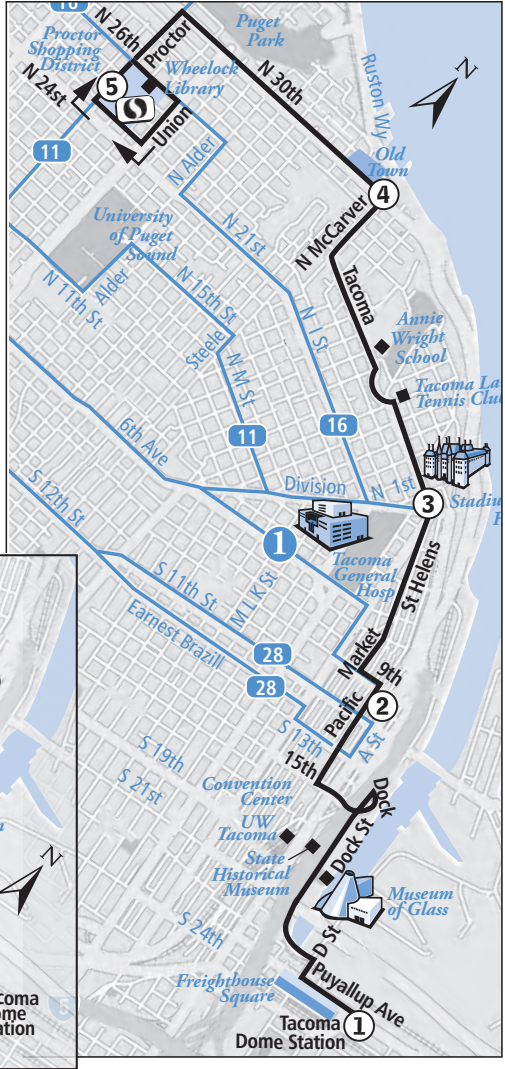

Route 13 Northbound from Tacoma Dome Station, the bus travels along A Street from S 15th to S 12th St