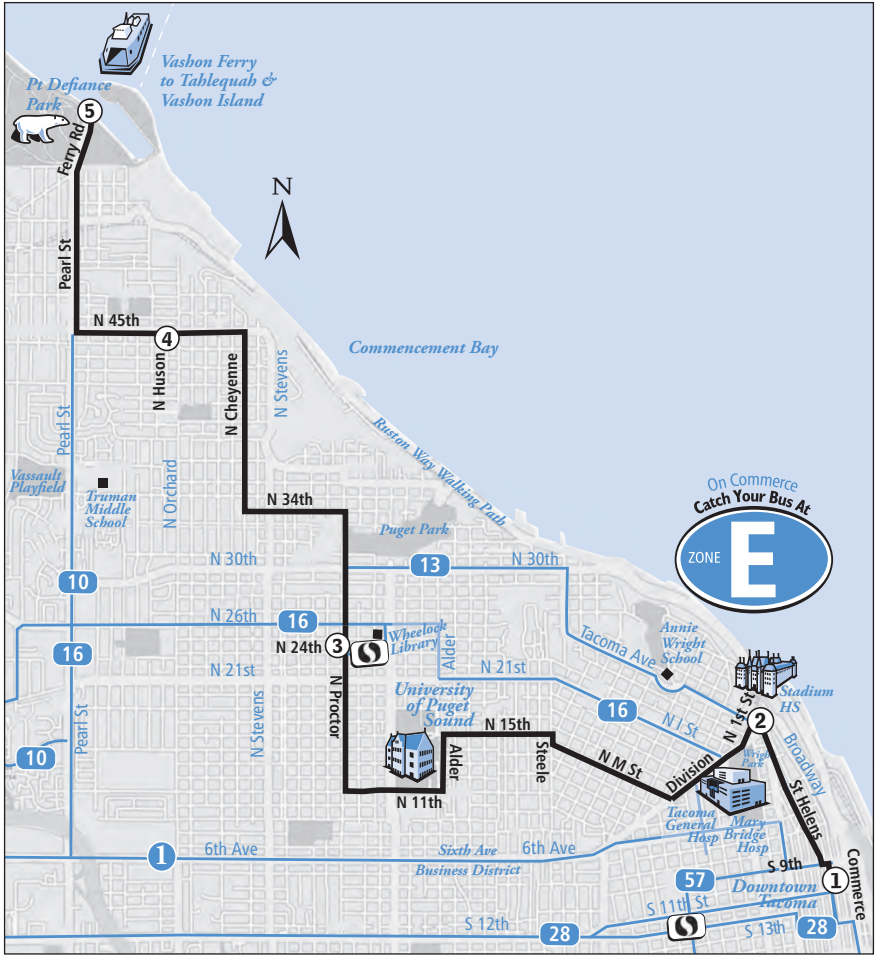

For the latest Ferry schedule
1.800.843.3779 or
www.wsdot.wa.gov/ferries