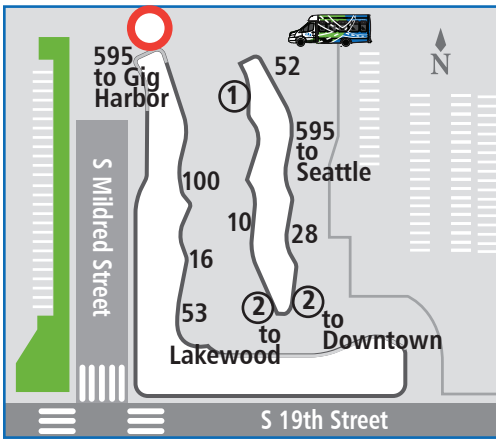

Parkland Transit Center

S 121st & Pacific Ave

- 45 Yakima Ave
- 55 Tacoma Mall–Parkland

72nd St Transit Center

72nd St E & Portland Ave

- 42 McKinley Ave
- 54 S 38th St–Portland Ave
- 202 72nd St
- 409 Puyallup–S 72nd

South Hill Mall Transit Center

39th Ave SW

- ④ Lakewood-South Hill
- 400 Puyallup–Downtown Tacoma
- 402 Meridian
- 425 Puyallup Connector

Tacoma Community College Transit Center

S 19th & Mildred

- ① 6th Ave–Pacific Ave
- ② S 19th Street–Bridgeport
- 10 Pearl St
- 16 North End
- 28 S 12th St
- 52 Fircrest–TCC
- 53 University Place
- 100 Gig Harbor–TCC
- 595 Gig Harbor–Seattle