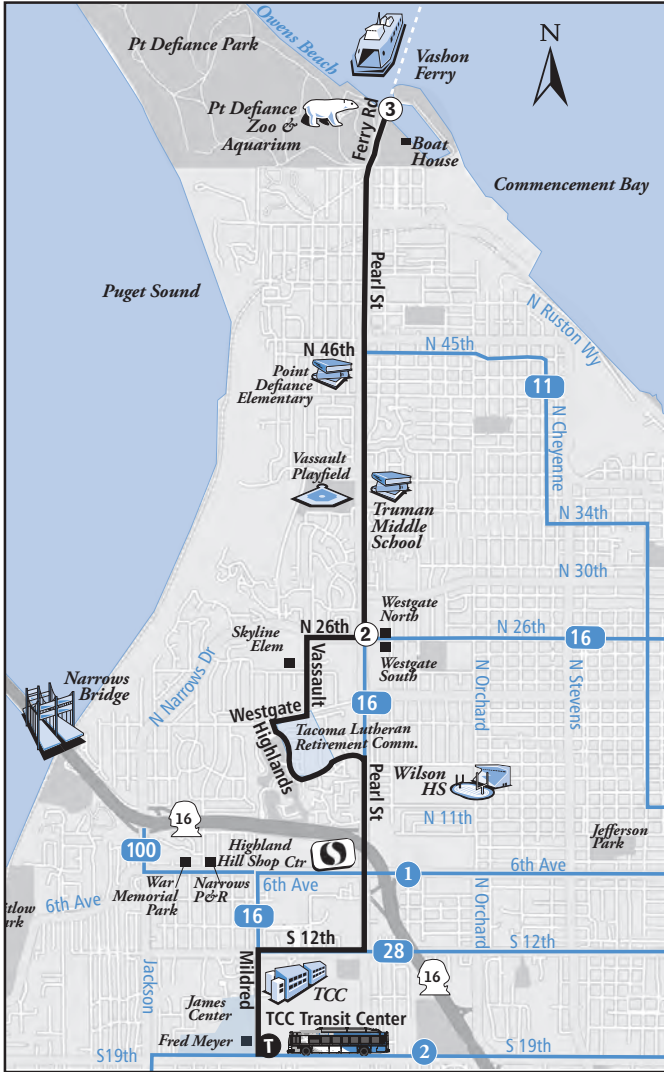

Pearl St

For the latest Ferry schedule 1.800.843.3779 or www.wsdot.wa.gov/ferries