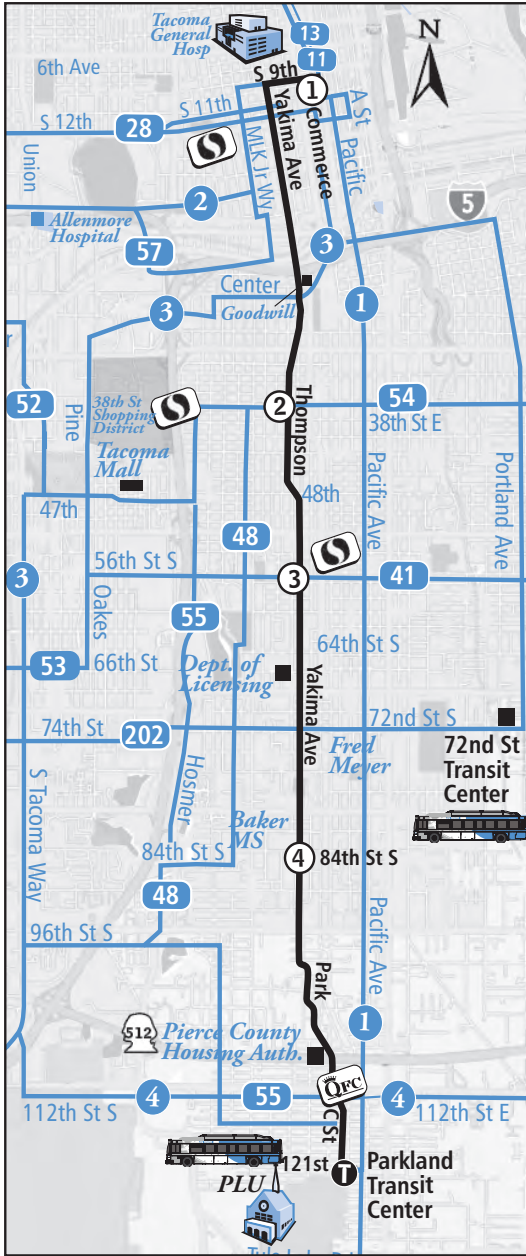

Revised March 21, 2021

45 Weekdays

Downtown Tacoma to Parkland Transit Center

Commerce & 10th Zone G	Thompson & 38th	Yakima & 56th	Yakima & 84th	Parkland Transit Center
①	②	③	④	Ⓣ
6:15am	6:26	6:30	6:36	6:42
6:45	6:56	7:00	7:06	7:12
7:15	7:28	7:32	7:38	7:45
7:45	7:58	8:02	8:08	8:15
8:15	8:28	8:32	8:38	8:45
8:45	8:58	9:02	9:08	9:15
9:15	9:28	9:32	9:38	9:45
9:45	9:56	10:00	10:06	10:12
10:15	10:29	10:33	10:39	10:46
10:45	10:59	11:03	11:09	11:16
11:15	11:29	11:33	11:39	11:46
11:45	11:59	12:03pm	12:09	12:16
12:15	12:29	12:33	12:39	12:46
12:45	12:59	1:03	1:09	1:16
1:15	1:29	1:33	1:39	1:46
1:45	1:59	2:03	2:09	2:16
2:15	2:29	2:33	2:39	2:46
2:45	2:59	3:03	3:09	3:16
3:15	3:32	3:37	3:46	3:55
3:45	4:02	4:07	4:16	4:25
4:15	4:30	4:35	4:44	4:52
4:45	5:00	5:05	5:14	5:22
5:15	5:30	5:35	5:44	5:52
5:45	6:00	6:05	6:14	6:22
6:45	7:02	7:07	7:13	7:20
7:45	7:57	8:02	8:07	8:14
8:45	9:01	9:05	9:10	9:17