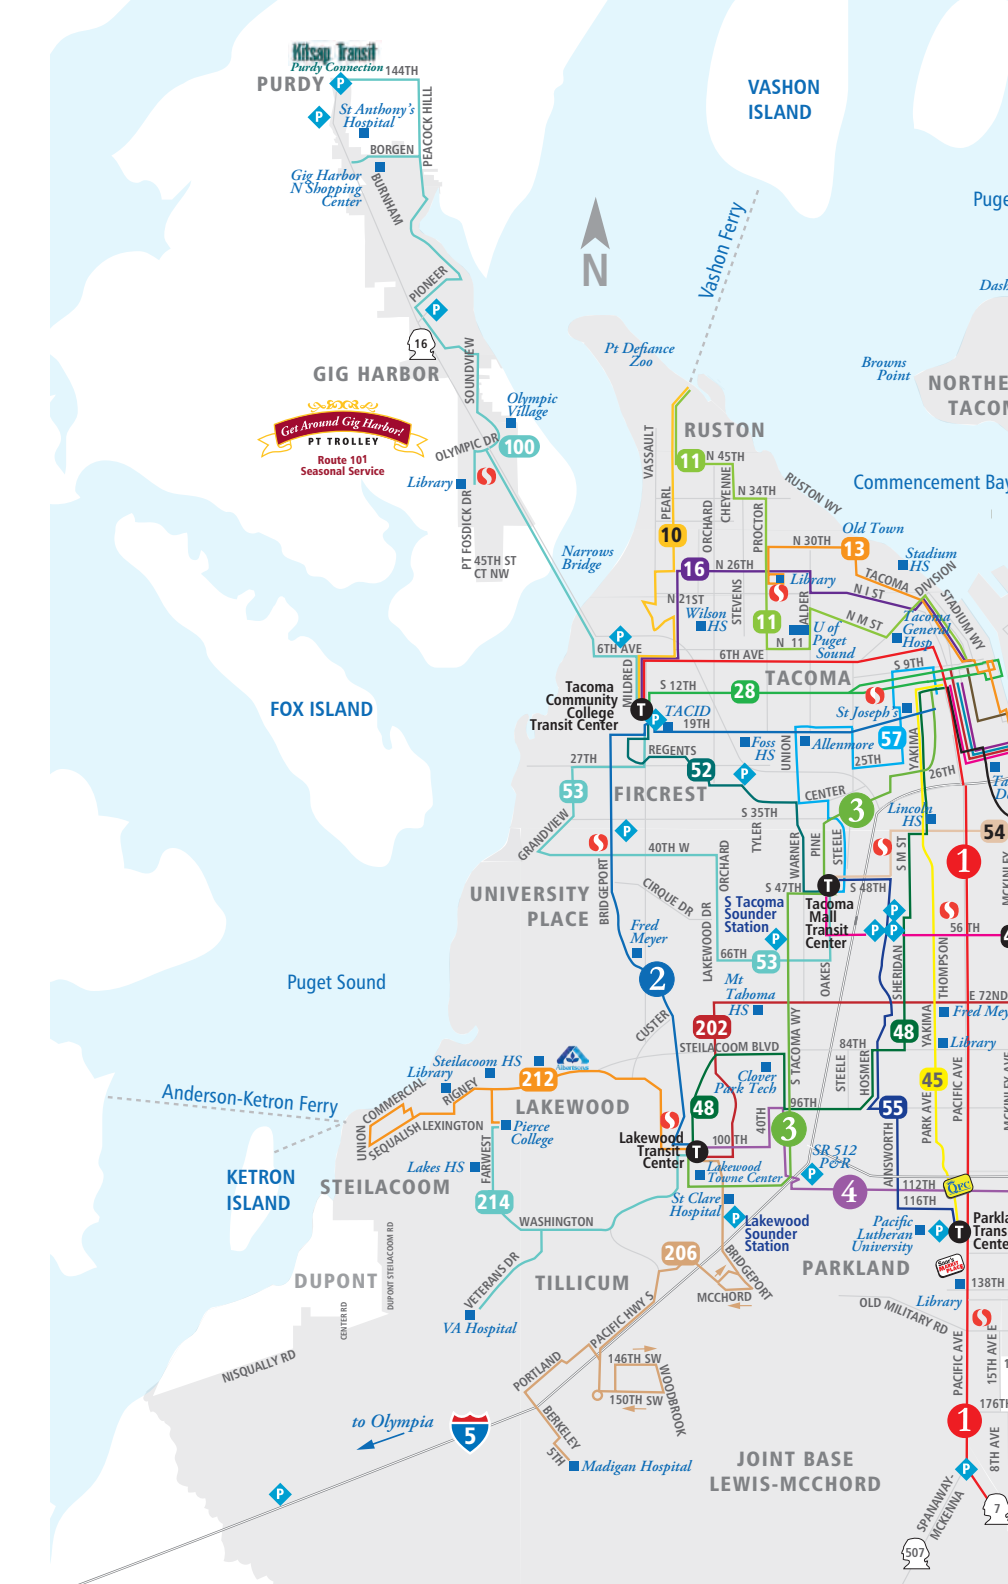

September 20, 2020 - September 18, 2021

Revised March 21, 2021

Routes & Schedules

Help
Conserve
Resources
One Book Per
Customer

253.581.8000 | PierceTransit.org

Pierce Transit SYSTEM MAP

PARK & RIDE: 

TRANSIT CENTER: 

PT ROUTE NUMBER: 

PIERCE TRANSIT SERVICE AREA

PARTICIPATING ORCA RETAILERS:    

Map is not to scale

Downtown Tacoma

Getting around downtown can be fun and easy, without a car!
 You can combine transit with biking, walking or other options.
 Learn more at DowntownOnTheGo.org