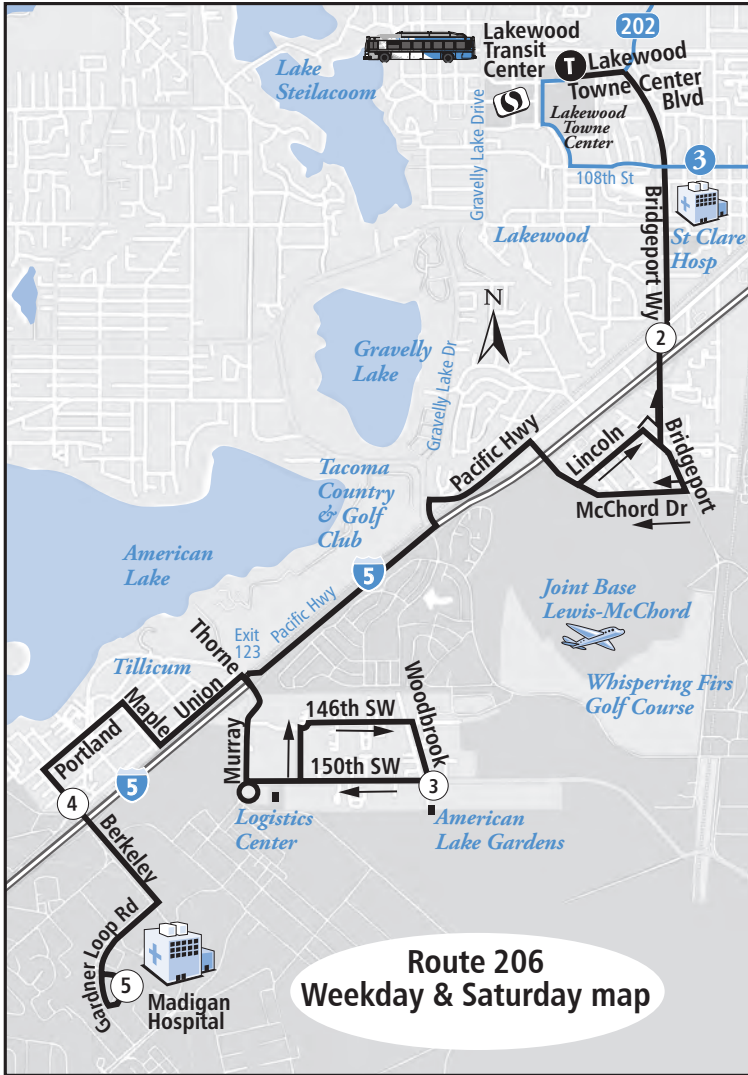

Security procedures may affect bus operations at Joint Base Lewis-McChord.

Call 253.581.8000 or visit PierceTransit.org for more information.

IMPORTANT NOTE: Passengers wishing to enter Lewis-McChord
MUST have a Department of Defense ID Card.