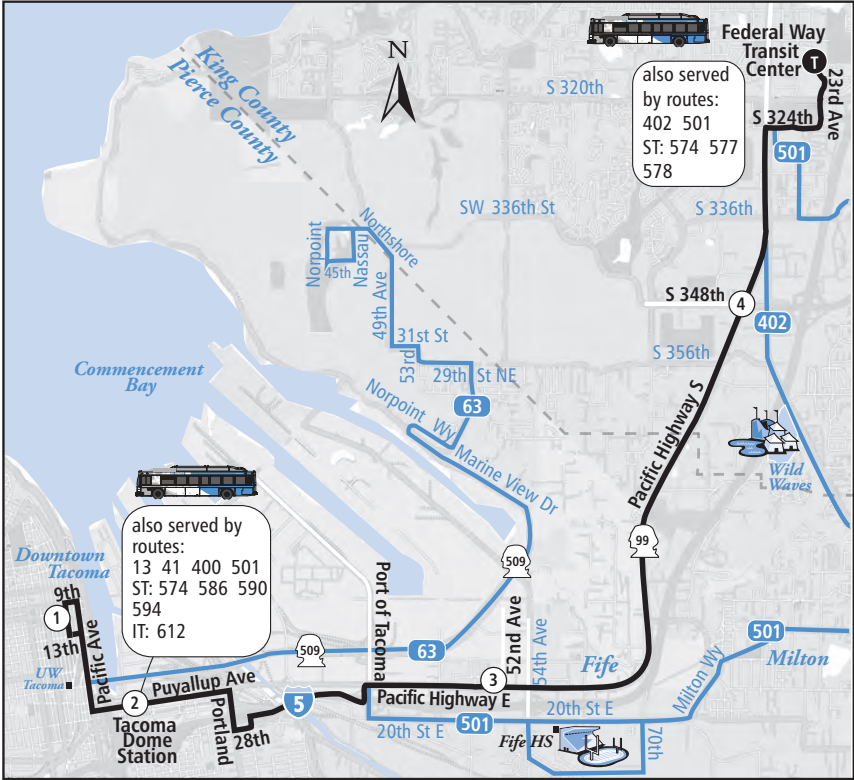

Route **500** Federal Way

Need to continue your trip on a King County Metro bus?
Call Metro at 800.542.7876. Or visit: metro.kingcounty.gov