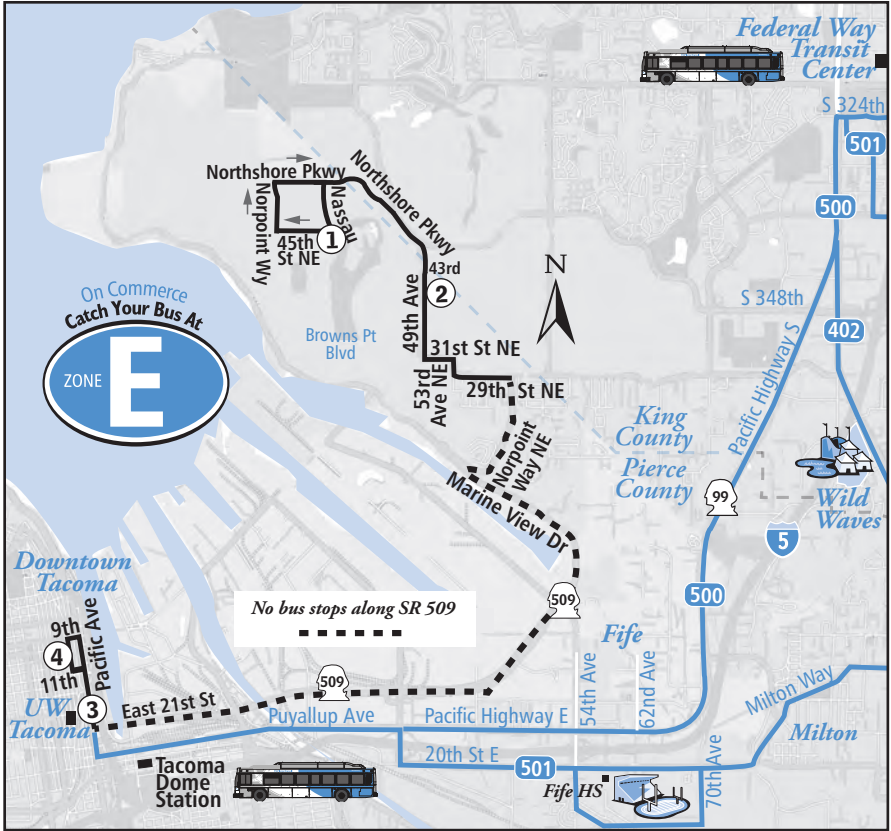

NE Tacoma Express

63 Weekdays

NE Tacoma to Downtown Tacoma

45th St NE & Nassau Ave NE	49th Ave NE & 42nd St NE	Pacific Ave & S 19th St	Commerce & 10th Zone E
1	2	3	4
7:08am	7:14	7:33*	7:39
8:08	8:14	8:33*	8:39

Downtown Tacoma to NE Tacoma

Commerce & 10th Zone E	Pacific Ave & S 19th St	49th Ave NE & 42nd St NE	45th St NE & Nassau Ave NE
4	3	2	1
4:10pm	4:16	4:38*	4:43*
5:20	5:25	5:45*	5:50*

*Times are estimated; buses may leave before the scheduled time.