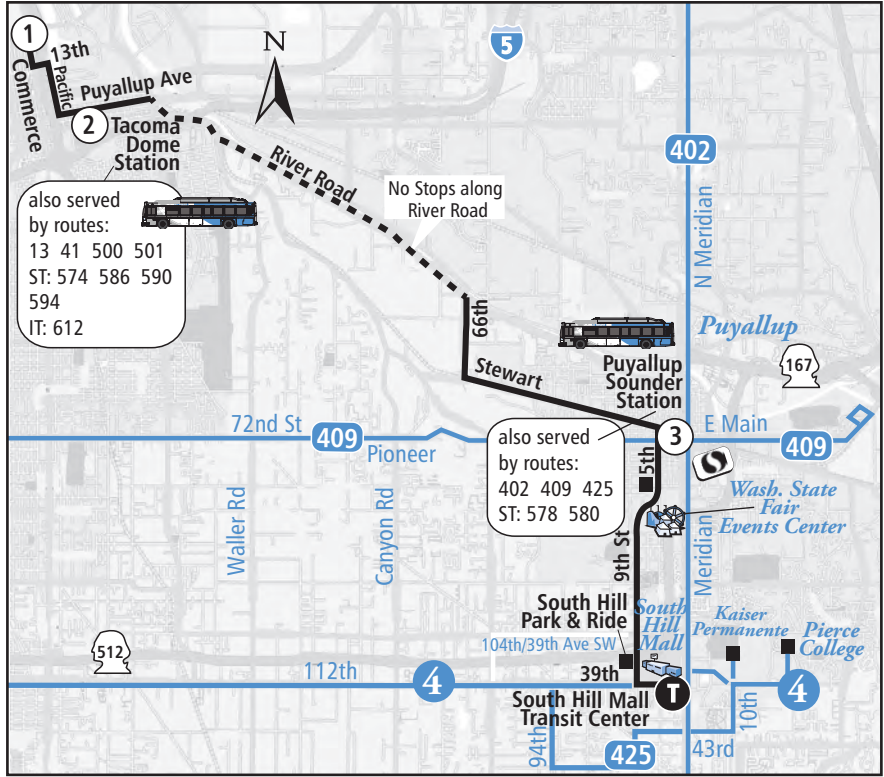

Revised March 21, 2021

* Weekend trips from Pierce College to Lakewood do not serve the VA Hospital

Route 400 Puyallup-Downtown Tacoma

Sounder

Sounder Train to Seattle

Leaves Tacoma	Leaves Puyallup	Arrives in Seattle
4:50am	5:03	5:52
5:15	5:28	6:17
5:40	5:53	6:42
6:00	6:13	7:02
6:20	6:33	7:22
6:40	6:53	7:42
7:00	7:13	8:02
7:50	8:03	8:52
5:15pm	5:27	6:16