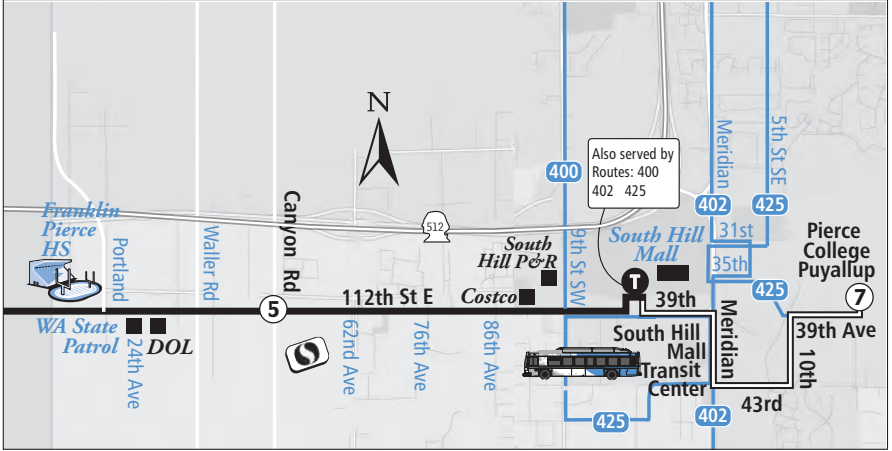

4 Lakewood-South Hill

map is not to scale

Route continued
on next page

Route 4 travels from Lakewood Transit Center all the way to South Hill Mall Transit Center and back again, via 112th St E. On weekdays, Route 4 also serves Pierce College Puyallup on most trips.

*With frequent trips and popular destinations along the way,
find out what's in it 4 you!*

4 Lakewood-South Hill

map is not to scale

Route continued on previous page

Rider Alert:

Pierce Transit operates its own JBLM Connector, an on-demand service from Lakewood Transit Center onto JBLM, for passengers with appropriate identification. See page 150 for a list of stops and more information.