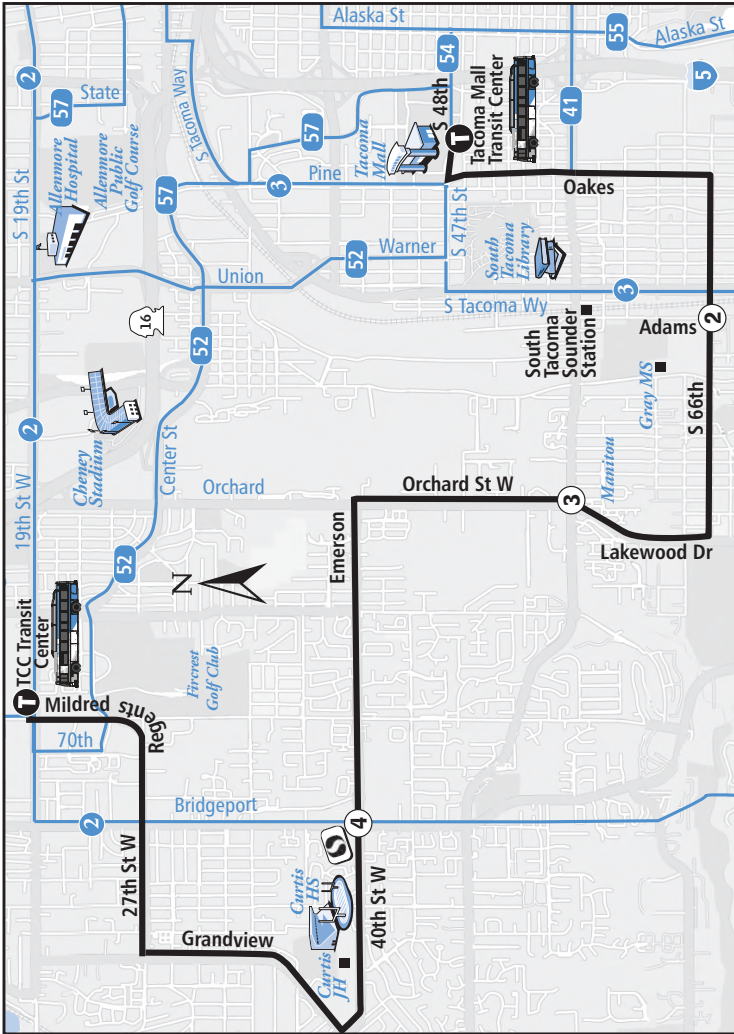

Revised
March 21, 2021

University Place

53 Weekdays

TCC Transit Center
to Tacoma Mall

TCC Transit Center	40th & Bridgeport	Orchard & 56th	66th & Adams	Tacoma Mall Transit Center
T	4	3	2	T
6:00am	6:10	6:18	6:25	6:45
6:30	6:40	6:48	6:55	7:15
7:00	7:10	7:18	7:25	7:45
7:30	7:40	7:48	7:55	8:15
8:00	8:10	8:18	8:25	8:45
8:30	8:40	8:48	8:55	9:15
9:00	9:10	9:18	9:25	9:45
9:30	9:40	9:48	9:55	10:15
10:00	10:10	10:18	10:25	10:45
10:30	10:40	10:48	10:55	11:15
11:00	11:10	11:18	11:25	11:45
11:30	11:40	11:48	11:55	12:15
12:00pm	12:10	12:18	12:25	12:45
12:30	12:41	12:50	12:58	1:15
1:00	1:11	1:20	1:28	1:45
1:30	1:41	1:50	1:58	2:15
2:00	2:11	2:20	2:28	2:45
2:30	2:41	2:50	2:58	3:15
3:00	3:11	3:20	3:28	3:45
3:30	3:41	3:50	3:58	4:15
4:00	4:11	4:20	4:28	4:45
4:30	4:41	4:50	4:58	5:15
5:00	5:11	5:20	5:28	5:45
5:30	5:40	5:48	5:55	6:15
6:00	6:10	6:18	6:25	6:45
7:00	7:10	7:18	7:25	7:45
8:00	8:10	8:18	8:25	8:45
9:00	9:10	9:18	9:25	9:45
10:00	10:10	10:18	10:25	10:45