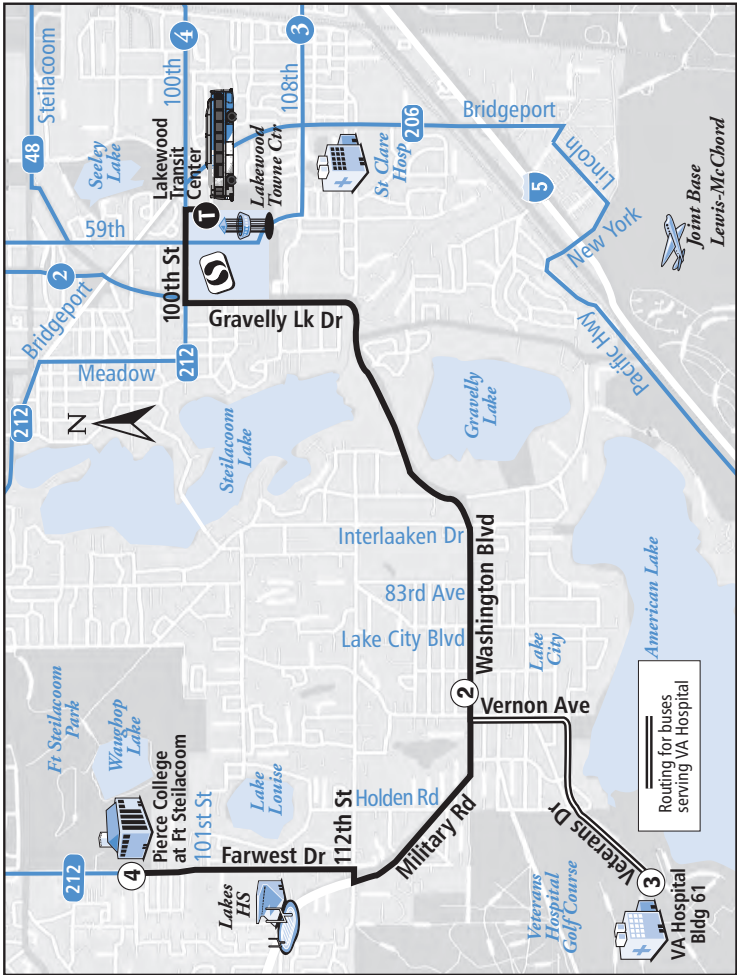

Route **214** Washington

NOTE: Security procedures may affect bus operations at the VA Hospital.
Call 253.581.8000 or visit PierceTransit.org for more information.