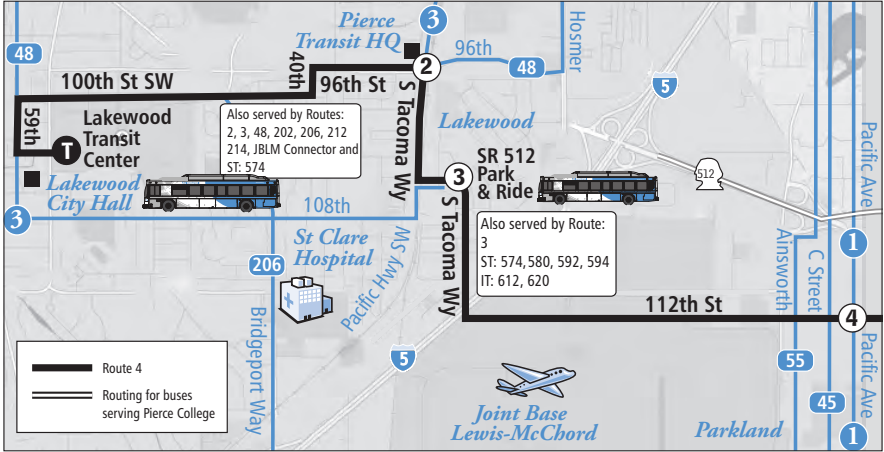

4 Lakewood-South Hill

map is not to scale

Route continued
on next page

Route 4 travels from Lakewood Transit Center all the way to South Hill Mall Transit Center and back again, via 112th St E. On weekdays, Route 4 also serves Pierce College Puyallup on most trips.

*With frequent trips and popular destinations along the way,
find out what's in it 4 you!*