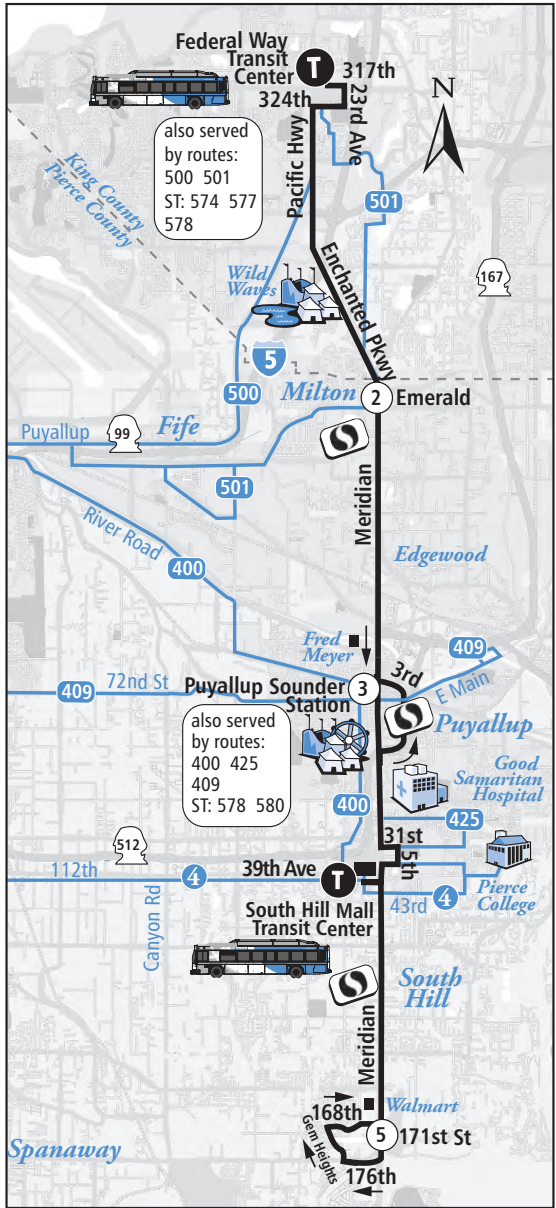

Route **402** Meridian