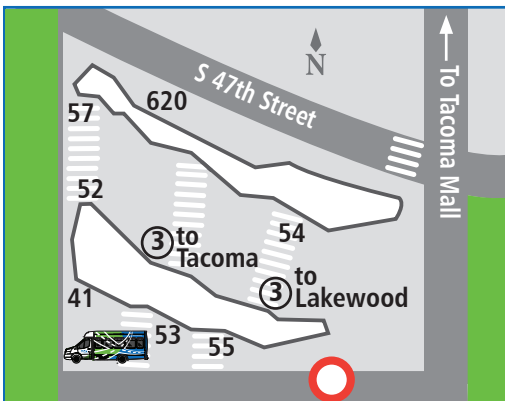

Parkland Transit Center

S 121st & Pacific Ave

- 45 Yakima Ave
- 55 Tacoma Mall–Parkland

72nd St Transit Center

72nd St E & Portland Ave

- 42 McKinley Ave
- 54 S 38th St–Portland Ave
- 202 72nd St
- 409 Puyallup–S 72nd

South Hill Mall Transit Center

39th Ave SW

- ④ Lakewood-South Hill
- 400 Puyallup–Downtown Tacoma
- 402 Meridian
- 425 Puyallup Connector

Tacoma Community College Transit Center

S 19th & Mildred

- ① 6th Ave–Pacific Ave
- ② S 19th Street–Bridgeport
- 10 Pearl St
- 16 North End
- 28 S 12th St
- 52 Fircrest–TCC
- 53 University Place
- 100 Gig Harbor–TCC
- 595 Gig Harbor–Seattle

Tacoma Mall Transit Center

S 48th & Oakes

- ③ South Tacoma Way
- 41 S 56th St–Salishan
- 52 Fircrest–TCC
- 53 University Place
- 54 S 38th St–Portland Ave
- 55 Tacoma Mall
- 57 Union–S 19th–Hilltop
- IT 620 Olympia–512 P&R–Lacey