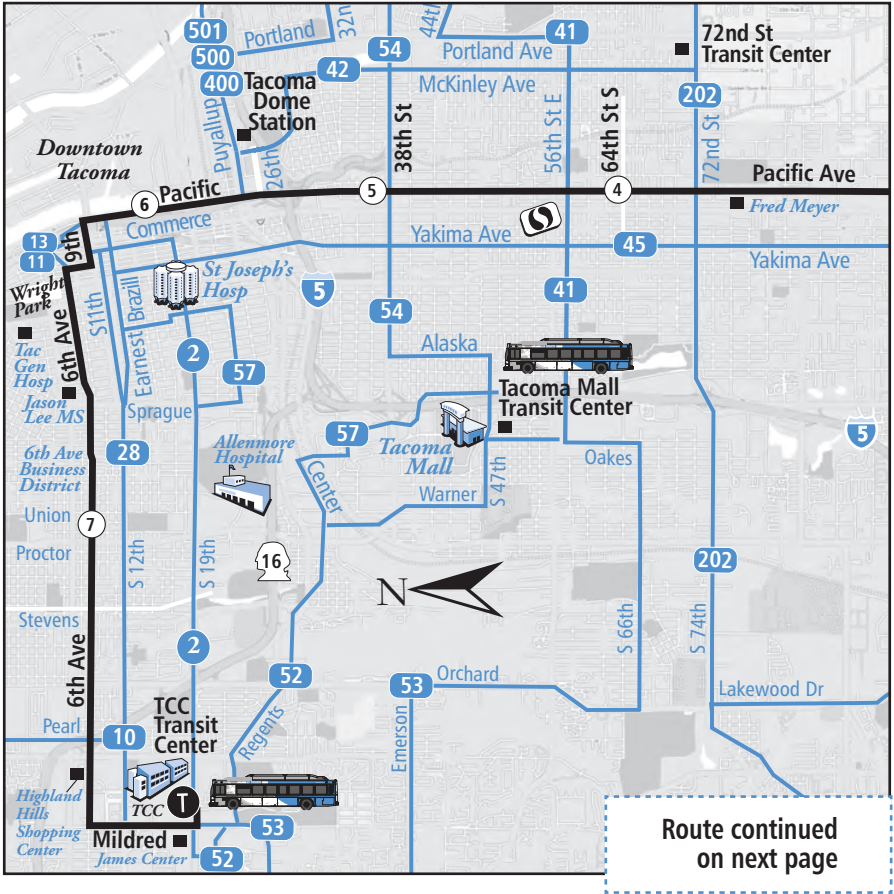

1

6th Ave-Pacific Ave

Route continued on next page

Revised September 25, 2020