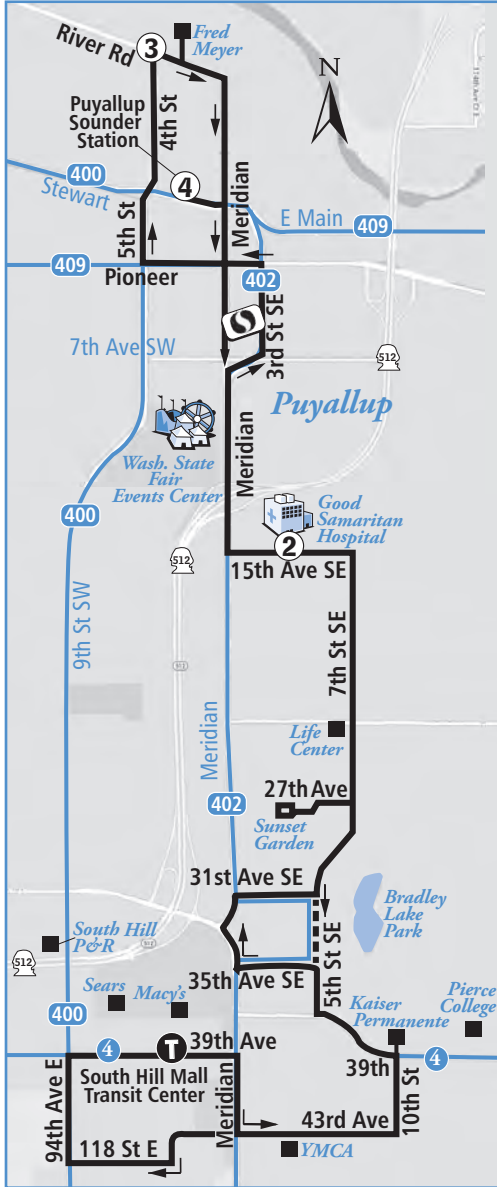

Puyallup Connector