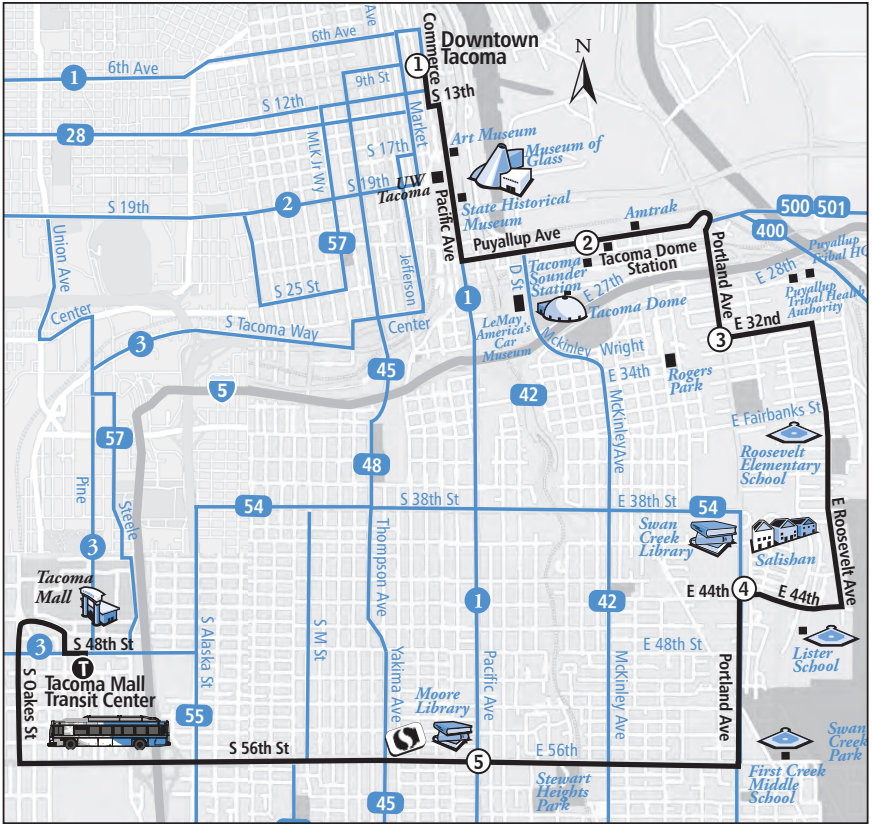

Revised March 21, 2021

S 56th St-Salishan

41 Weekdays

Downtown Tacoma
to Tacoma Mall Transit Center

Commerce & 10th Zone C	Tacoma Dome Station Zone C	32nd & Portland	44th & Portland	56th & Pacific	Tacoma Mall Transit Center
1	2	3	4	5	T
5:45am	5:52	5:56	6:04	6:12	6:23
6:15	6:24	6:28	6:36	6:44	6:55
6:45	6:54	6:58	7:08	7:16	7:27
7:15	7:24	7:28	7:38	7:47	7:58
7:45	7:54	7:58	8:07	8:16	8:27
8:15	8:24	8:28	8:37	8:46	8:57
8:45	8:54	8:58	9:07	9:16	9:27
9:15	9:24	9:28	9:37	9:46	9:57
9:45	9:54	9:58	10:07	10:16	10:27
10:15	10:24	10:28	10:37	10:46	10:57
10:45	10:55	10:59	11:08	11:17	11:28
11:15	11:25	11:29	11:38	11:47	11:58
11:45	11:55	11:59	12:08pm	12:17	12:28
12:15	12:25	12:30	12:39	12:48	12:59
12:45	12:55	1:00	1:09	1:18	1:29
1:15	1:25	1:30	1:39	1:48	1:59
1:45	1:55	2:00	2:09	2:18	2:29
2:15	2:25	2:30	2:39	2:48	3:02
2:45	2:55	3:00	3:09	3:18	3:32
3:15	3:27	3:33	3:43	3:52	4:06
3:45	3:57	4:03	4:13	4:22	4:36
4:15	4:26	4:32	4:42	4:50	5:04
4:45	4:56	5:02	5:11	5:19	5:33
5:15	5:26	5:32	5:41	5:49	6:03
5:45	5:54	5:59	6:07	6:15	6:26
6:15	6:24	6:29	6:37	6:45	6:56
7:15	7:24	7:29	7:37	7:45	7:56
8:15	8:24	8:28	8:36	8:44	8:55
9:15	9:24	9:28	9:36	9:44	9:55