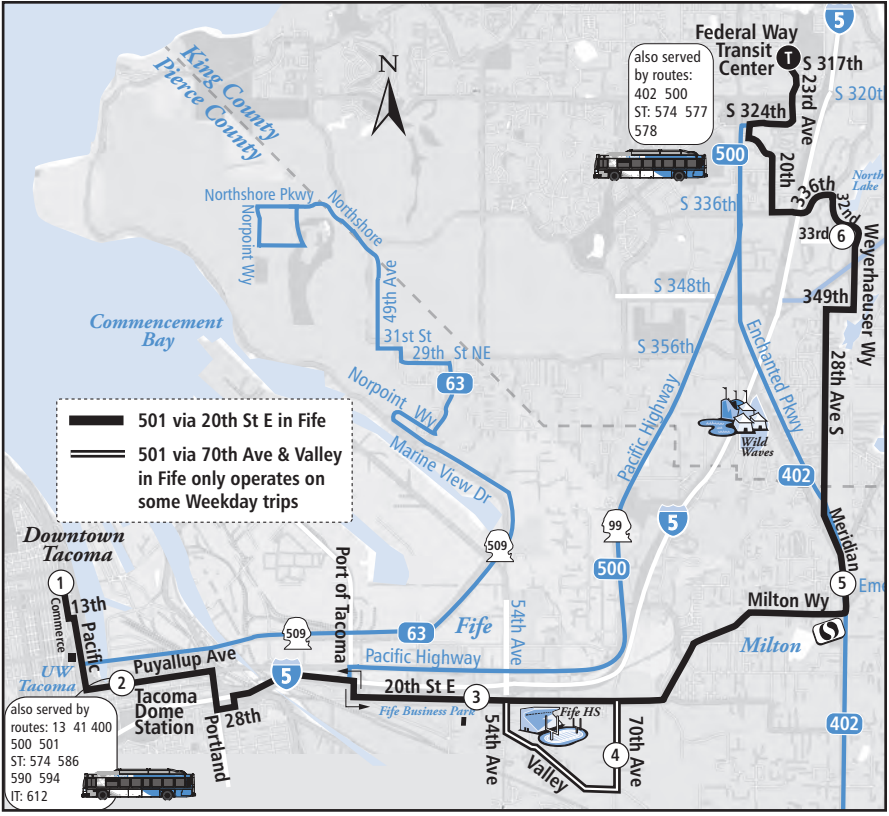

Route **501** Milton-Federal Way