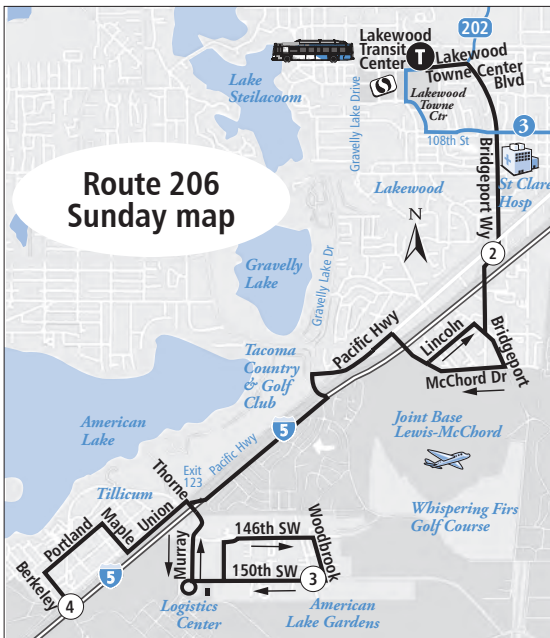

206 Sundays

Lakewood TC to Berkeley & Union

Lakewood Transit Center	Bridgeport & Pacific Hwy	150th & Woodbrook	Berkeley & Washington
T	2	3	4
9:00am	9:05	9:22	9:30
10:00	10:05	10:22	10:30
11:00	11:05	11:22	11:30
12:00pm	12:05	12:22	12:30
1:00	1:05	1:22	1:30
2:00	2:05	2:22	2:30
3:00	3:05	3:22	3:30
4:00	4:05	4:22	4:30
5:00	5:05	5:22	5:30
6:00	6:05	6:22	6:30

Berkeley & Union to Lakewood TC

Berkeley & Washington	150th & Woodbrook	Bridgeport & Pacific Hwy	Lakewood Transit Center
4	3	2	T
7:30am	7:44	7:59	8:07
9:30	9:44	9:59	10:07
10:30	10:44	10:59	11:07
11:30	11:44	11:59	12:07pm
12:30	12:44	12:59	1:07
1:30	1:44	1:59	2:07
2:30	2:44	2:59	3:07
3:30	3:44	3:59	4:07
4:30	4:44	4:59	5:07
5:30	5:44	5:59	6:07
6:30	6:44	6:59	7:07

Revised March 21, 2021