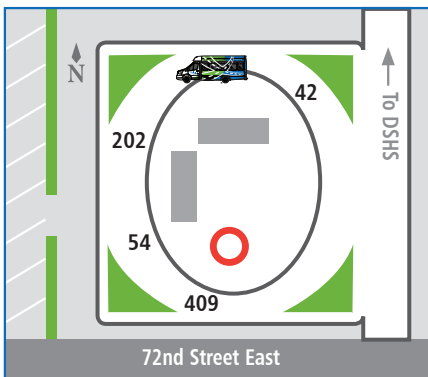

72nd St Transit Center

72nd St E & Portland Ave

- 42 McKinley Ave
- 54 S 38th St–Portland Ave
- 202 72nd St
- 409 Puyallup–S 72nd