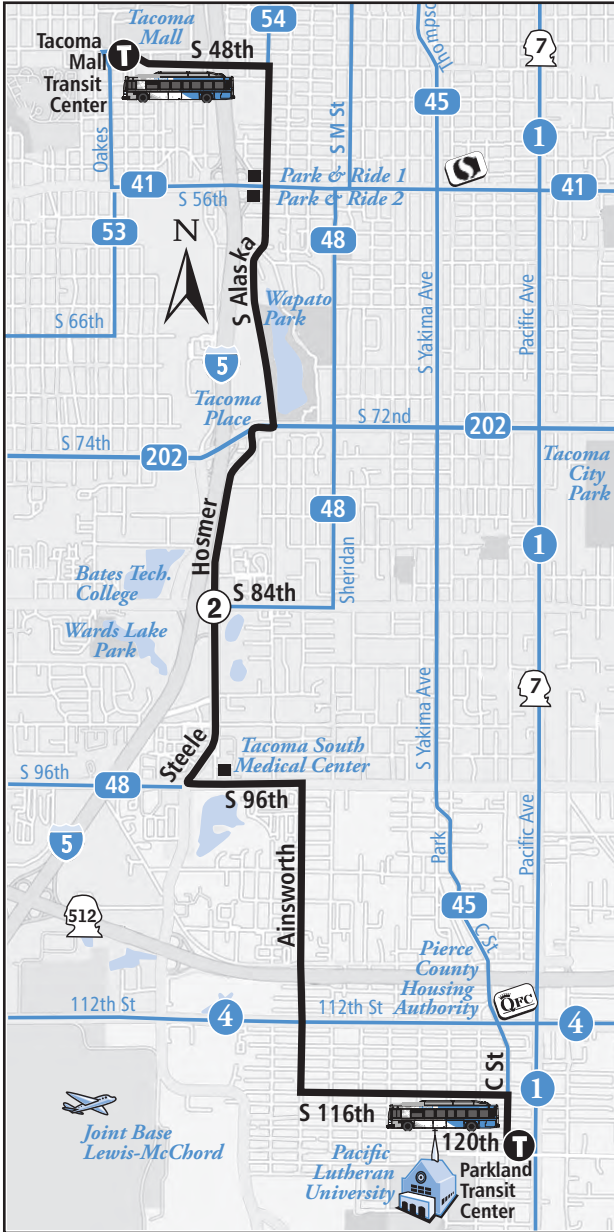

Tacoma Mall