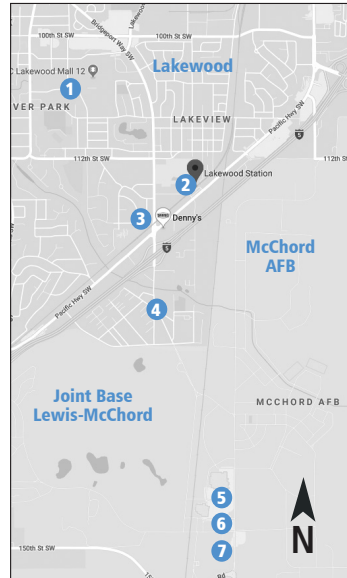

JBLM Connector

Pierce Transit's On-Demand Service between McChord Base and Lakewood Transit Center

Service Operates Monday - Friday
7am - 9:30am & 3pm - 6:30pm

It's easy to ride. Just go to one of the boarding locations when you're ready to be picked up, and call 253.377.4380. Tell the agent your exact location. The JBLM Connector will meet you for pick-ups and drop-offs.

1. **Ways to Pay:**
2. Pay exact cash in the farebox
   - ORCA
   - Use the Hoptaru app
   - All Day Pass

Must have an approved
Department of Defense ID to ride.

1. 1 Lakewood Transit Center
2. 2 Lakewood Sounder Station Bay 6
3. 3 Bridgeport & Pacific Hwy SW
4. 4 Bridgeport & San Francisco
5. 5 Barnes Blvd & D Street
6. 6 McChord Base Exchange Barnes Blvd & 14th St
7. 7 McChord Base Commissary Barnes Blvd & Lincoln Blvd

Service does not operate on these federal holidays:

2020

- Columbus Day, Monday, October 12
- Veterans Day, Wednesday, November 11
- Thanksgiving, Thursday, November 26
- Christmas Day, Friday, December 25

2021

- New Year's Day, Friday, January 1
- Martin Luther King Jr. Day, Monday, January 18
- Presidents' Day, Monday, February 15
- Memorial Day, Monday, May 31
- Independence Day (observed), Monday, July 5
- Labor Day, Monday, September 6

Revised September 25, 2020