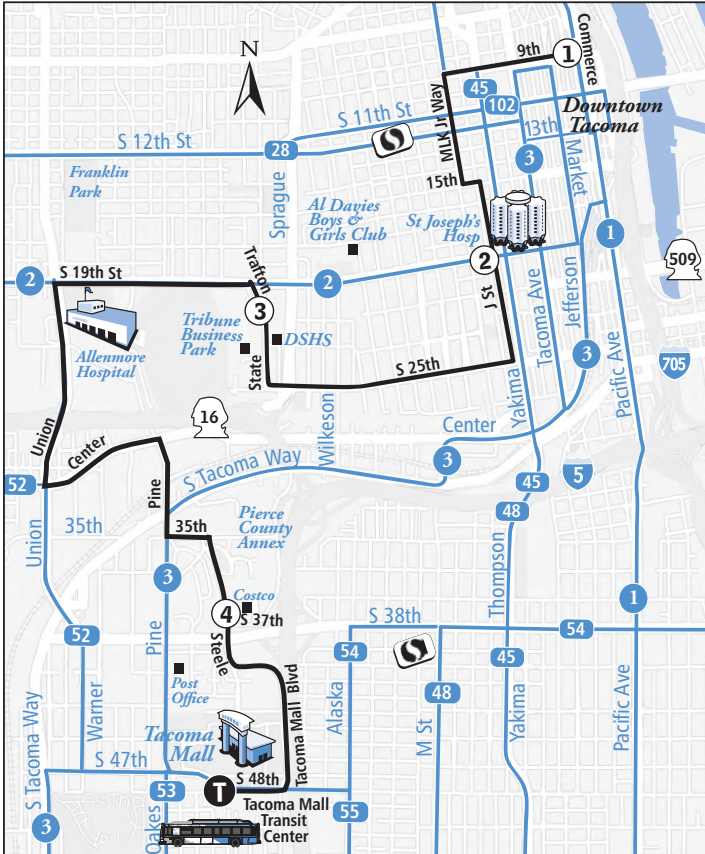

Union-S 19th St-Hilltop