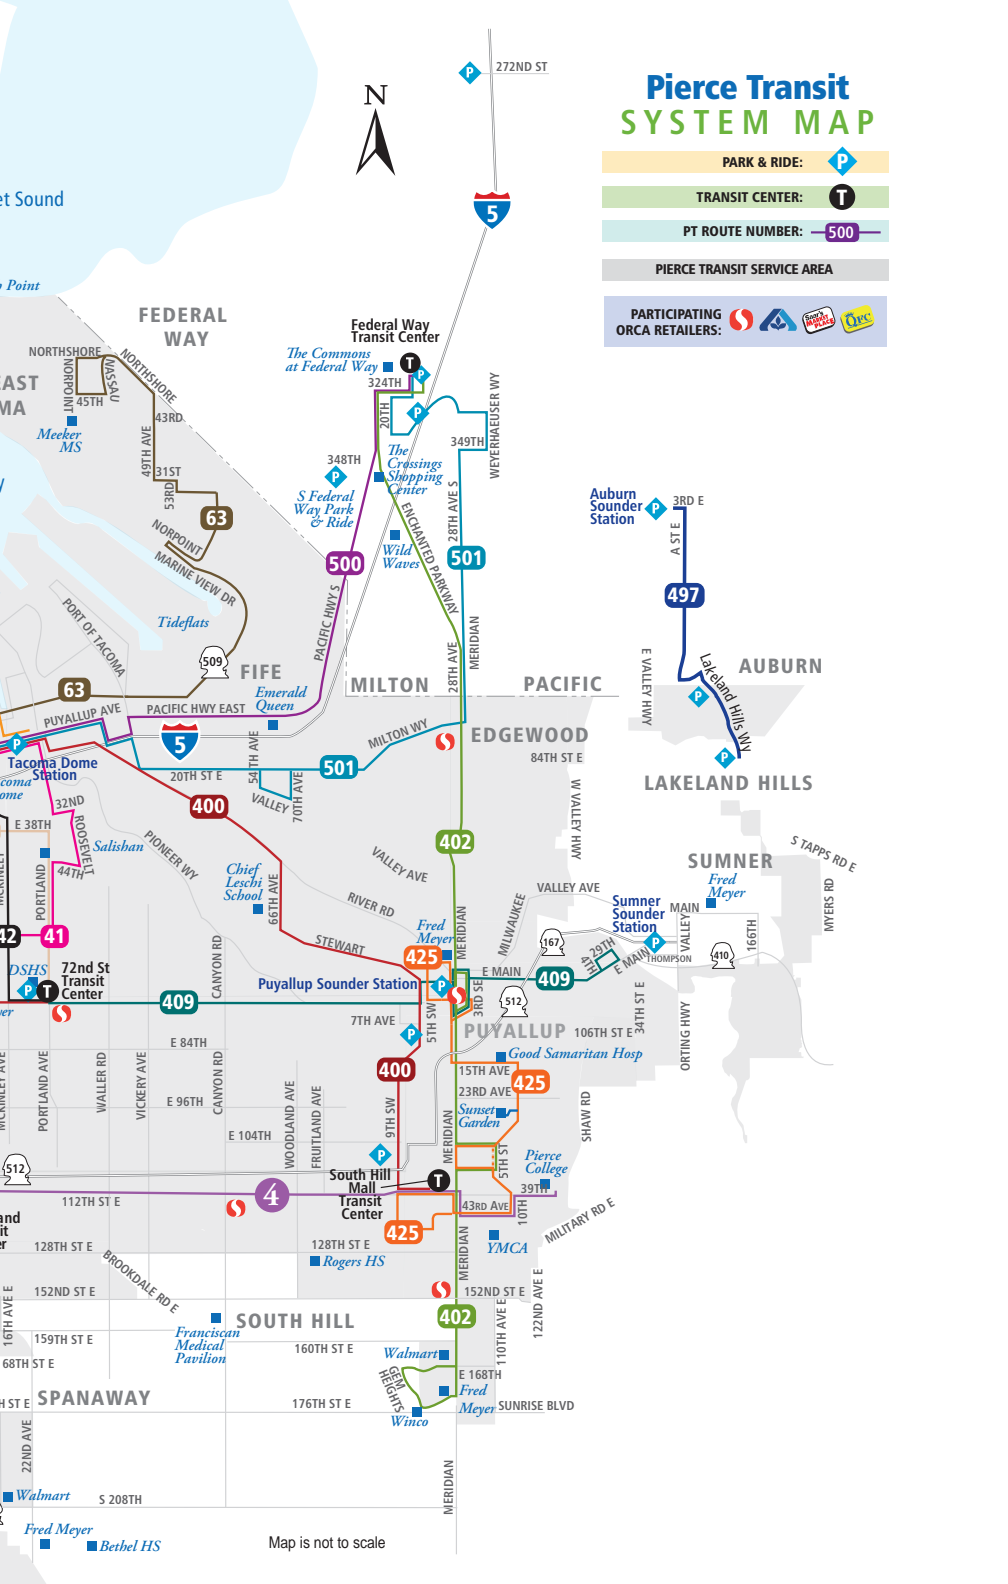

September 20, 2020 - September 18, 2021

Revised March 21, 2021

Routes & Schedules

Help
Conserve
Resources
One Book Per
Customer

253.581.8000 | PierceTransit.org

Pierce Transit SYSTEM MAP

PARK & RIDE: 

TRANSIT CENTER: 

PT ROUTE NUMBER: 

PIERCE TRANSIT SERVICE AREA

PARTICIPATING ORCA RETAILERS:    

Map is not to scale

Downtown Tacoma

Getting around downtown can be fun and easy, without a car!
 You can combine transit with biking, walking or other options.
 Learn more at DowntownOnTheGo.org