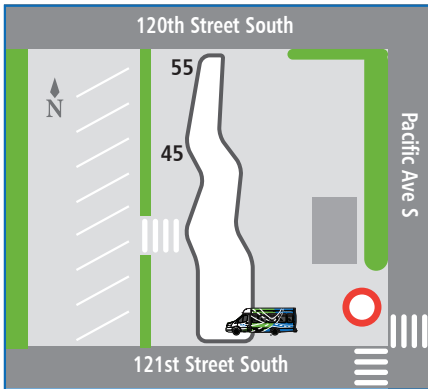

Parkland Transit Center

S 121st & Pacific Ave

- 45 Yakima Ave
- 55 Tacoma Mall–Parkland