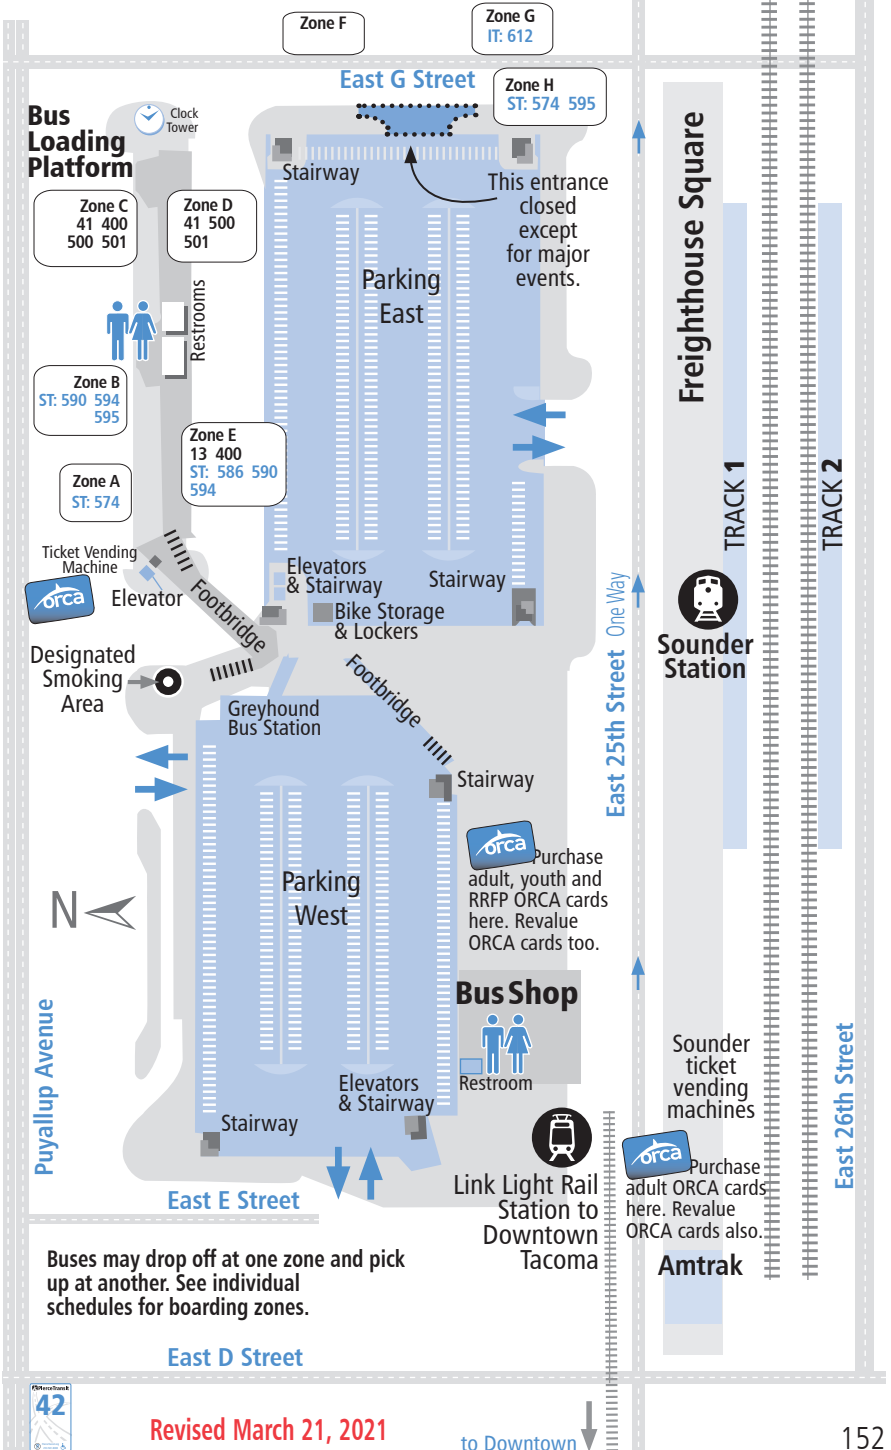

Tacoma Dome Station

Buses may drop off at one zone and pick up at another. See individual schedules for boarding zones.

Revised March 21, 2021

to Downtown ↓

Pierce Transit passes now on your phone!
**DOWNLOAD THE HOPTHRU APP,
AND WITH PIERCEPAYSM YOU'RE
ON YOUR WAY!**