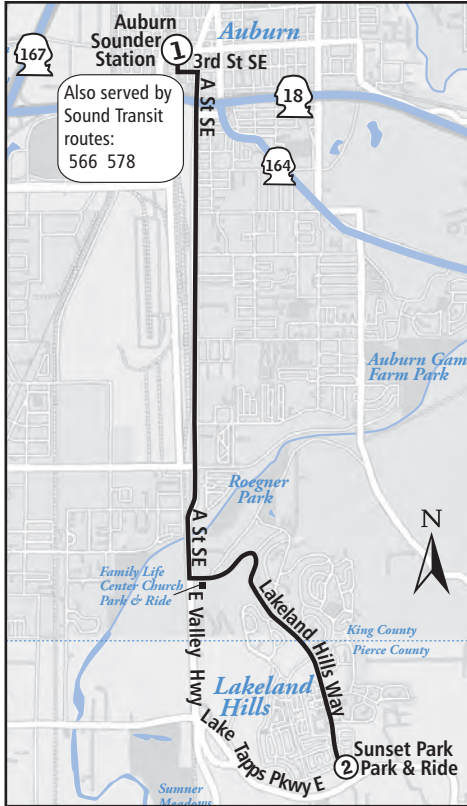

Route 497 Lakeland Hills Express

Timed connections with the Sounder train at the Auburn Sounder Station are shown. For complete Sounder information, visit soundtransit.org.

497 Weekdays

Lakeland Hills to Auburn Sounder Station

Sunset Park Park & Ride	Auburn Sounder Station Bay 4	Sounder Train Departs
②	①	
4:49am	5:08	5:18
5:14	5:33	5:43
5:39	5:58	6:08
5:59	6:18	6:28
6:19	6:38	6:48
6:39	6:58	7:08
6:59	7:18	7:28
7:49	8:08	8:18

Auburn Sounder Station to Lakeland Hills

Sounder Train Arrives	Auburn Sounder Station Bay 4	Sunset Park Park & Ride
	①	②
4:02pm	4:08*	4:28
4:22	4:28*	4:48
4:42	4:48*	5:08
5:02	5:08*	5:28
5:22	5:28*	5:48
5:47	5:53*	6:13
6:12	6:18*	6:38
6:57	7:02*	7:22

* These trips will wait for Sounder connections before departing.