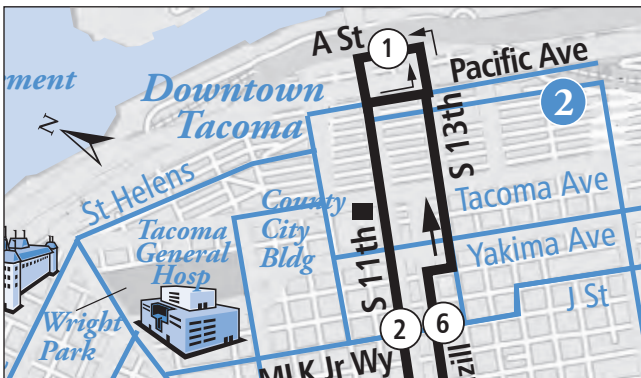

What's New?

New Times and Services Starting March 21, 2021

Here on pages 21-23, you'll find news about changes to Pierce Transit routes, effective March 21, 2021. Please note that many bus schedules have changed significantly since this September 2020 Routes & Schedules book was printed. For many routes, you'll see that some trips have been restored since September. The following information should be used as a general guide to changes implemented. Bus schedules changing on March 21, 2021 are reflected in this digital version of our book. For current bus schedules, maps and information visit the Bus Routes section of our website at PierceTransit.org.

Route 1 6th Ave-Pacific Ave On Weekdays, schedules have been adjusted throughout the day. On Sundays, 29 trips are added, fully restoring service to pre-pandemic levels.

Route 2 S 19th St-Bridgeport On Sundays, 16 trips are added, fully restoring service to pre-pandemic levels.

Route 4 Lakewood-South Hill On Weekdays and Sundays, times are adjusted.

Route 10 Pearl St On Weekdays trip times are adjusted. On Sundays, six trips are added.

Route 16 North End On Sundays trip times are adjusted.

Route 28 S 12th St Trips start and end at a new location: A St & S.12th St, and bus stop is removed at S. 11th & Pacific Ave. On Sundays five trips are added.

Revised March 21, 2021