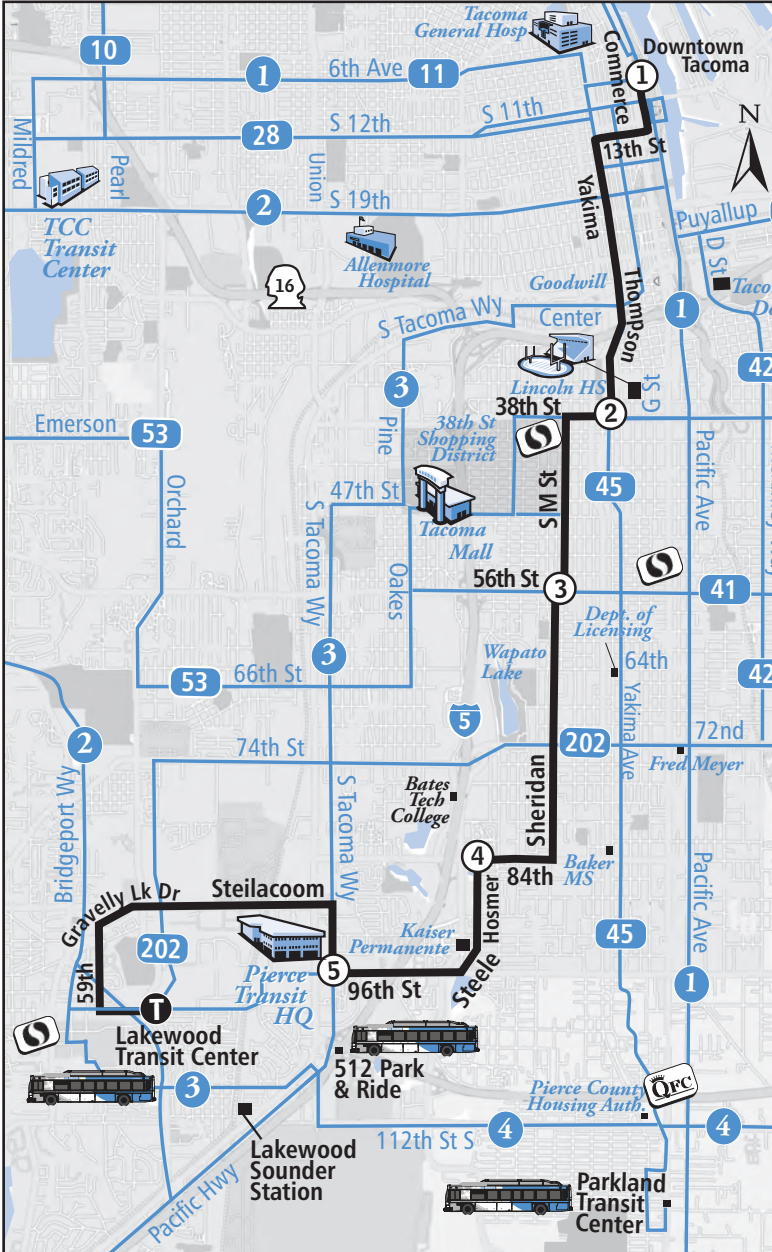

Sheridan-M St