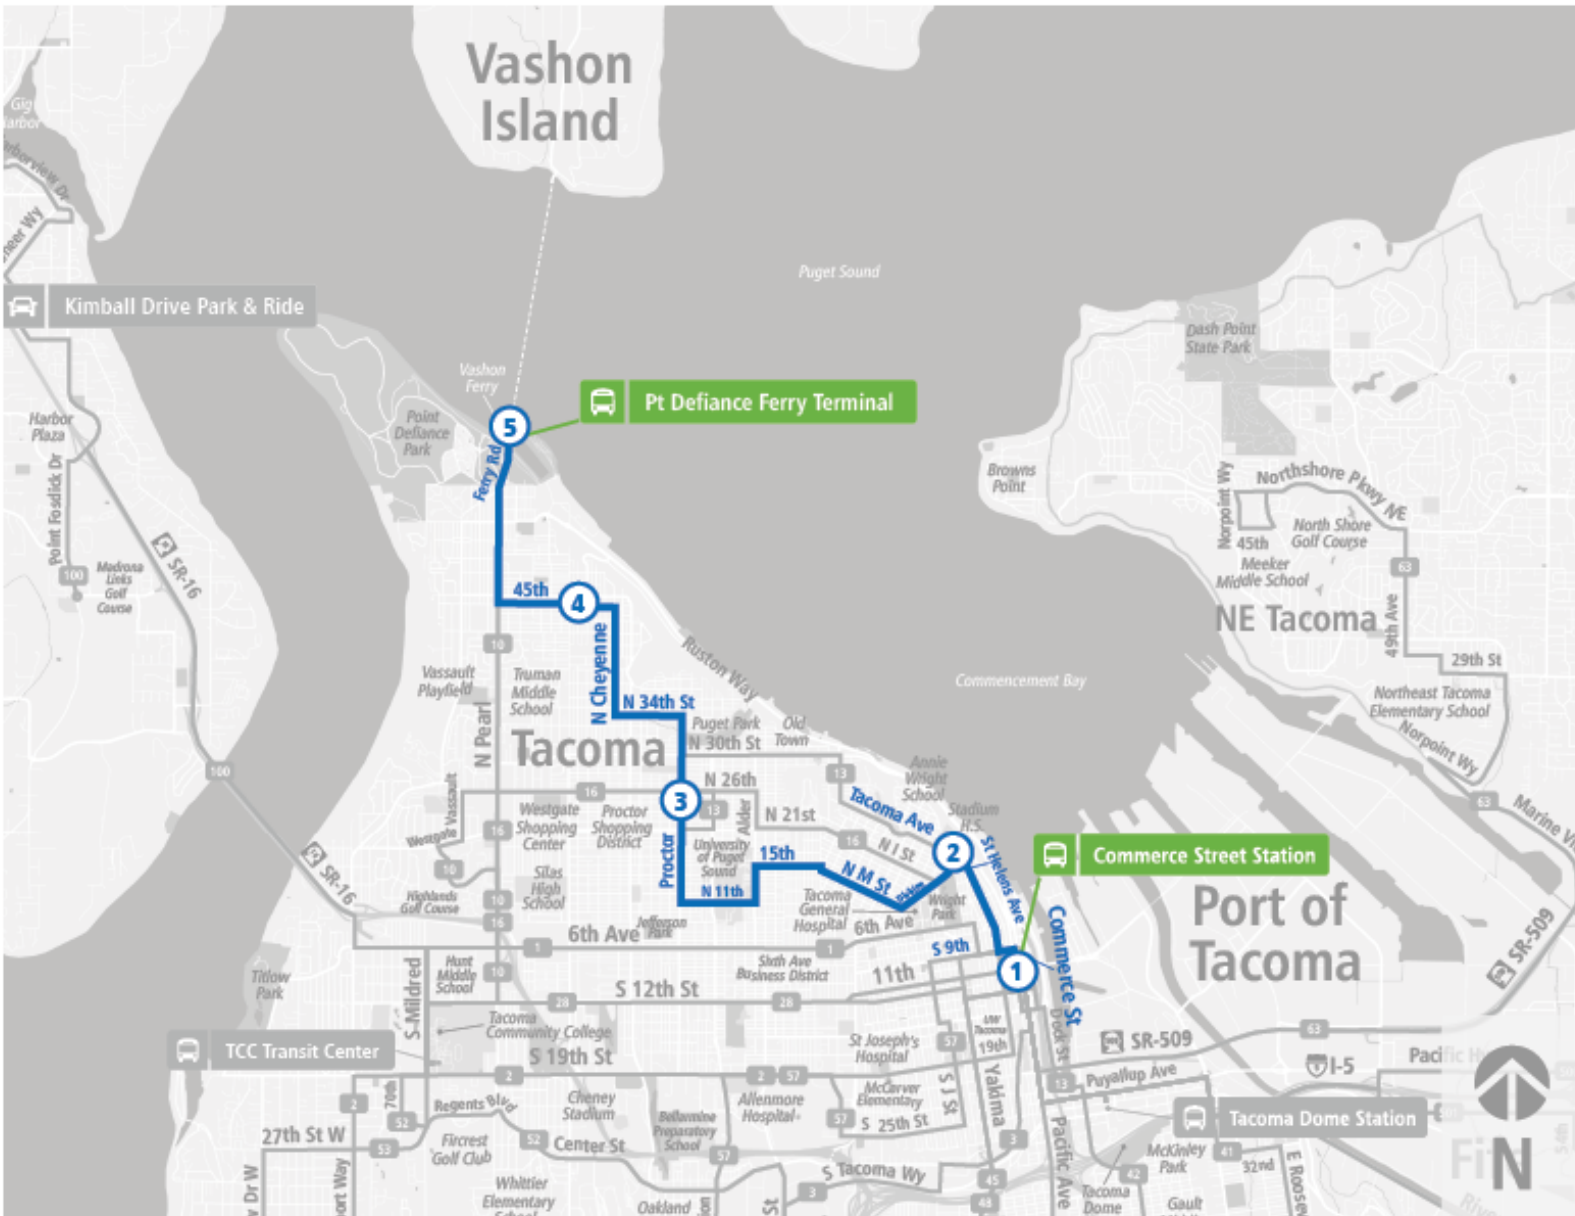

Route 11 Pt Defiance

Route 11 Pt Defiance | Commerce St Station - Zone E to Pt Defiance Ferry Terminal

WEEKDAY

Commerce St Station - Zone E	N 1st St & Tacoma Ave	Proctor St N & N 24th St	45th St N & Huson St	Pt Defiance Ferry Terminal
06:40 AM	06:45 AM	06:57 AM	07:04 AM	07:13 AM
07:40 AM	07:45 AM	07:57 AM	08:04 AM	08:14 AM
08:40 AM	08:45 AM	08:57 AM	09:04 AM	09:14 AM
09:40 AM	09:45 AM	09:57 AM	10:04 AM	10:14 AM
10:40 AM	10:45 AM	10:57 AM	11:04 AM	11:14 AM
11:40 AM	11:45 AM	11:57 AM	12:04 PM	12:14 PM
12:40 PM	12:45 PM	12:59 PM	01:06 PM	01:16 PM
01:40 PM	01:45 PM	01:59 PM	02:06 PM	02:17 PM
02:40 PM	02:45 PM	02:59 PM	03:06 PM	03:17 PM
03:40 PM	03:45 PM	03:59 PM	04:06 PM	04:17 PM
04:40 PM	04:46 PM	05:00 PM	05:07 PM	05:18 PM
05:41 PM	05:47 PM	06:01 PM	06:08 PM	06:19 PM
06:40 PM	06:46 PM	06:59 PM	07:06 PM	07:14 PM
07:40 PM	07:46 PM	07:58 PM	08:05 PM	08:13 PM
Commerce St Station - Zone E	N 1st St & Tacoma Ave	Proctor St N & N 24th St	45th St N & Huson St	Pt Defiance Ferry Terminal

* Estimated time

† These trips do not continue as Route 41

‡ An additional trip departs Pt. Defiance Ferry Terminal at 3:40 pm, effective 4/15/24, through the end of the SAMI school year.

Route 11 Pt Defiance | Commerce St Station - Zone E to Pt Defiance Ferry Terminal