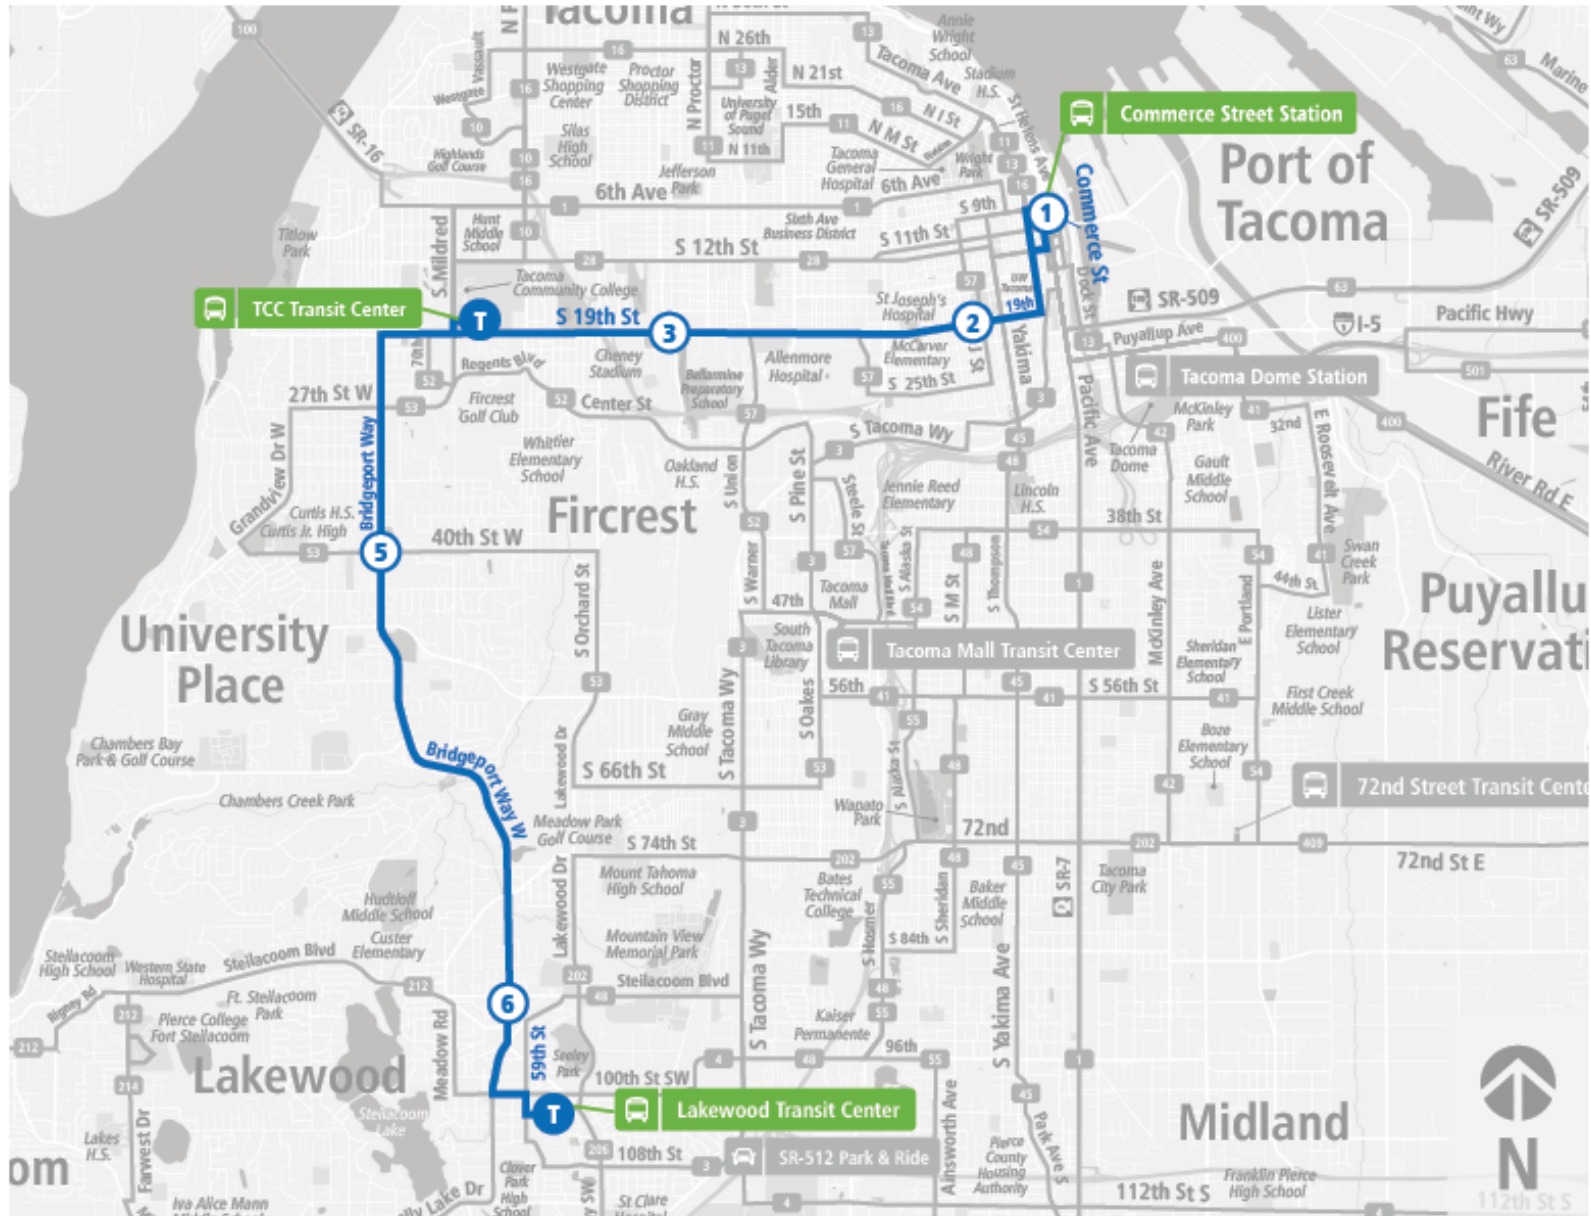

Route 2 S 19th St - Bridgeport